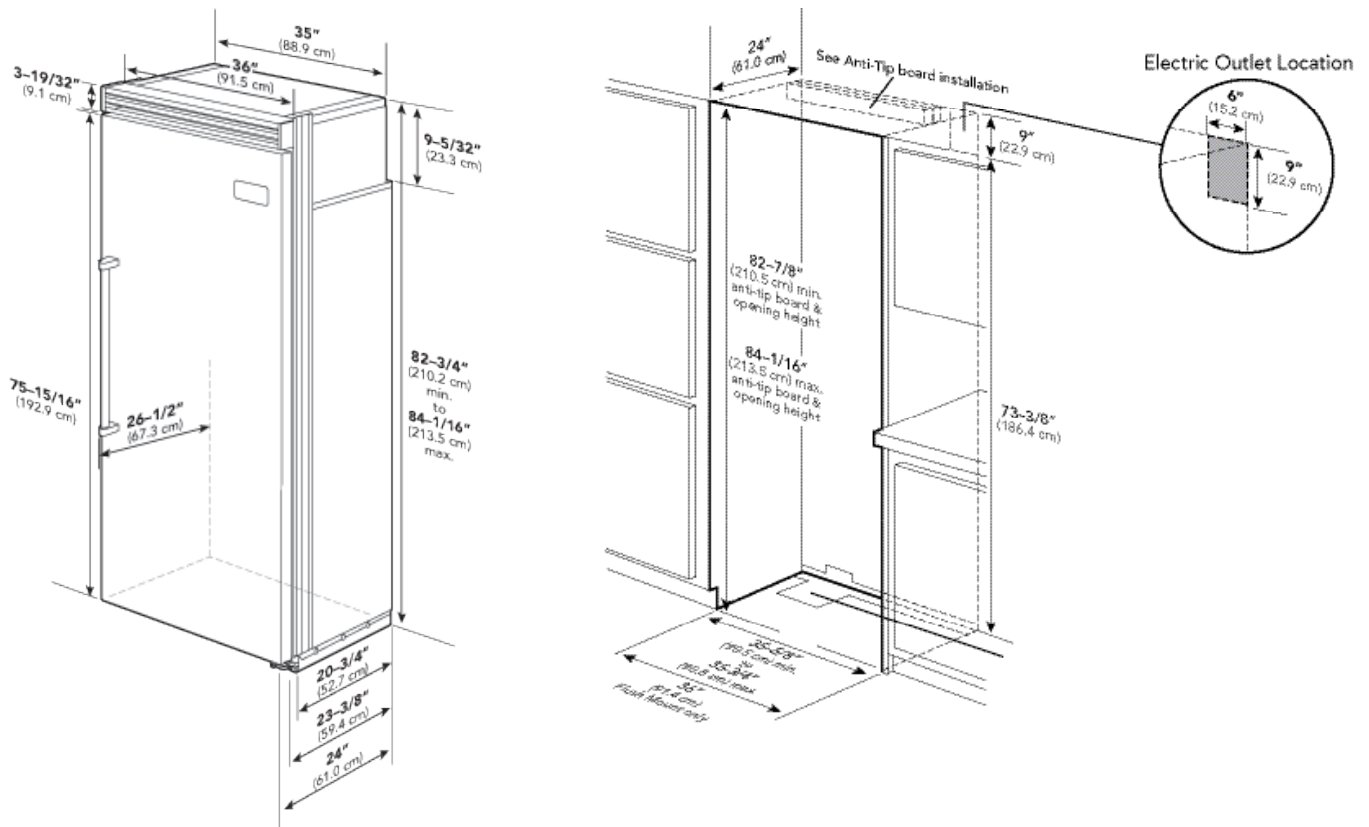

QUIETCOOL™ BUILT-IN 36"W. ALL REFRIGERATOR

Viking 5 Series – VCRB

36" ALL REFRIGERATOR		
DESCRIPTION	VCRB5363	VCRB/FLUSH MOUNT
Overall Width	36" (91.5 cm)	
Overall Height (from bottom)	82-3/4" (210.2 cm) min. to 84-1/16" (213.5 cm) max.	
Overall Depth from rear To front edge of side trim: To front of top grille: To front of handle endcap:	22-3/16" (56.4 cm) 24" (61.0 cm) 26-1/2" (67.3 cm)	23-3/8" (59.4 cm) 24" (61.0 cm) 26-1/2" (67.3 cm)
Cutout Width	35-5/8" (90.5 cm) min. to 35-3/4" (90.8 cm) max.	36" (91.4 cm)
Cutout Height	82-7/8" (210.5 cm) min. to 84-1/16" (213.5 cm) max.	
Cutout Depth	24" (61.0 cm) min.	
Electrical Requirements	115 volt, 60 Hz, 15 amp dedicated circuit; 3-wire cord with grounded 3-prong plug attached to product	
Maximum Amp Usage	6.5 amps	
Overall Interior Dimensions Total Capacity	22.8 cu. ft. (646 liters)	
Approximate Shipping Weight	590 lb. (256.5 kg)	

Please do not prepare installation from brochure data only. See installation instructions for important clearance/installation information.

VIKING RANGE, LLC 111 FRONT STREET GREENWOOD, MISSISSIPPI 38930 USA

For detailed product information, model numbers, or to request a quote call 1-888-845-4641 or visit vikingrange.com
© 2020 Viking Range, LLC All rights reserved. Specifications subject to change without notice.