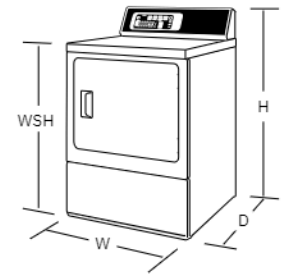

Optional Accessories

Drying Rack – Part # D512082
Directional Exhaust Kit – Part # 528P3
Conversion Kit = Gas to LP – Part # 649P3
Flexible Metal Vent Kit – Part # 521P3