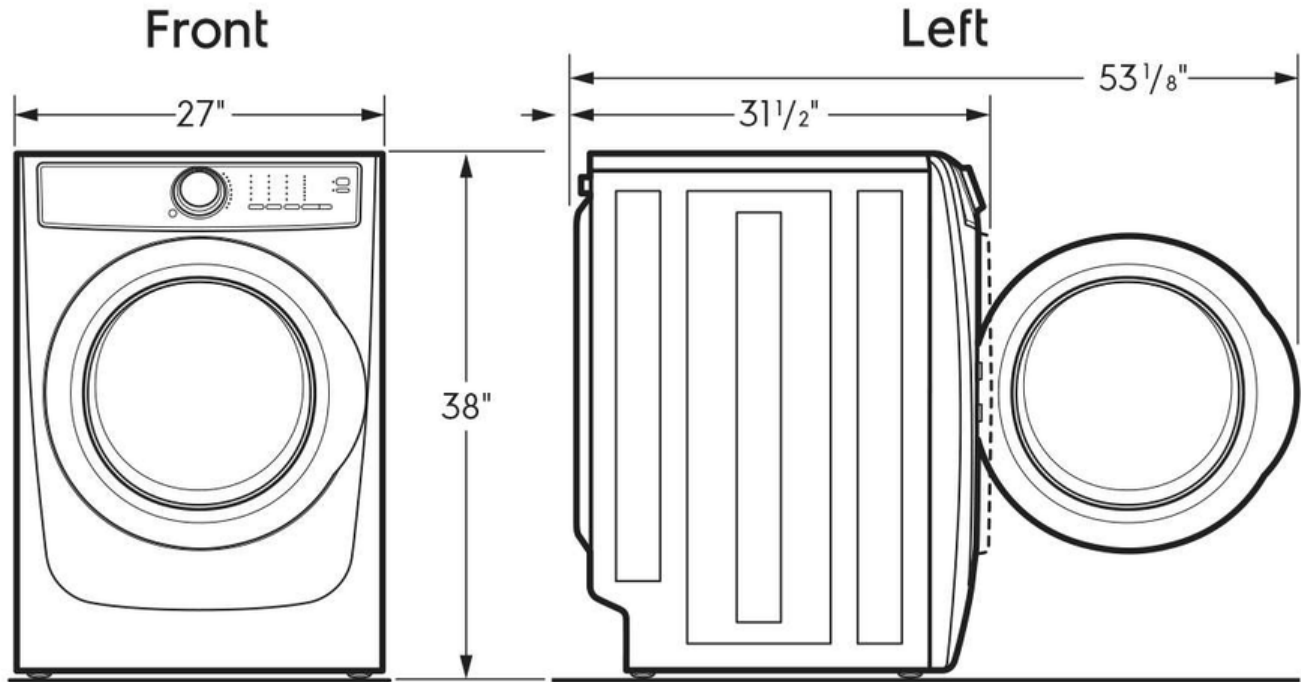

Electrolux

Electric 8.0 Cu. Ft. Front Load Dryer

ELFE7537AT, ELFE7537AW

Version : 06/21

Optional 15" Pedestal Drawer

High standards of quality at Electrolux Home Products, Inc. mean we are constantly working to improve our products. We reserve the right to change specifications or discontinue models without notice.