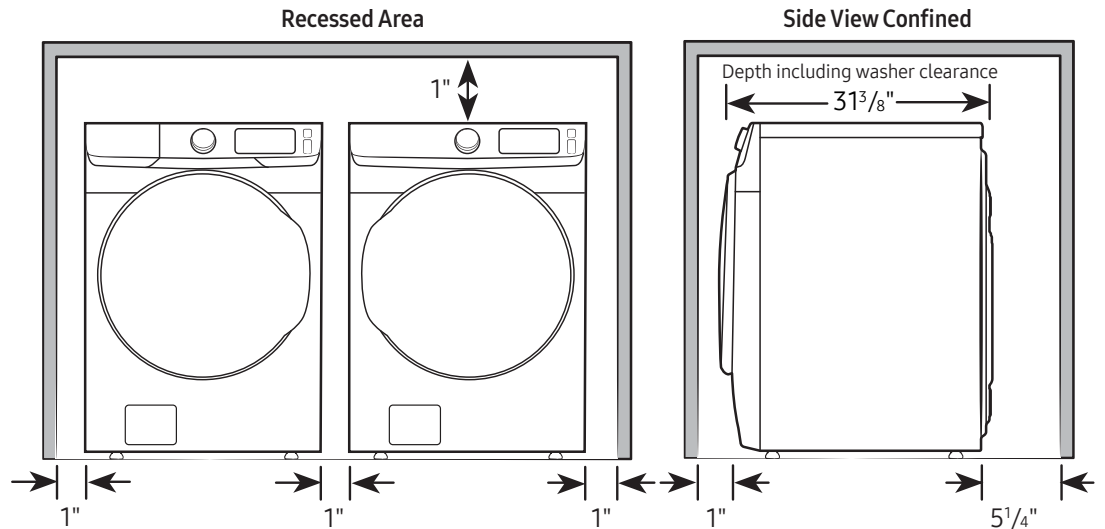

Alcove or closet installation

Minimum clearance for closet and alcove installations:

Connection Dimensions

Back and side view of dryer

LEGEND:
● Cold Water Connection

Actual color may vary. Design, specifications, and color availability are subject to change without notice. Non-metric weights and measurements are approximate.

©2022 Samsung Electronics America, Inc., 85 Challenger Road, Ridgefield Park, NJ 07660. Tel: 800-SAMSUNG.samsung.com. Samsung is a registered trademark of Samsung Electronics Co., Ltd.