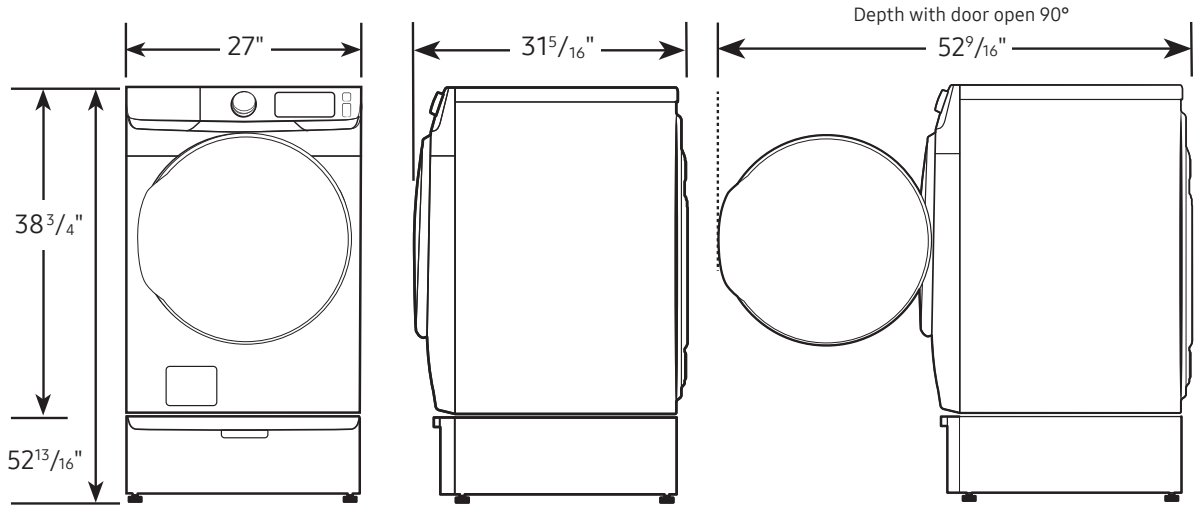

Samsung 7.5 cu. ft. Smart Electric Dryer
with Steam Sanitize+

Dimensions

Required dimensions for installation with pedestal: