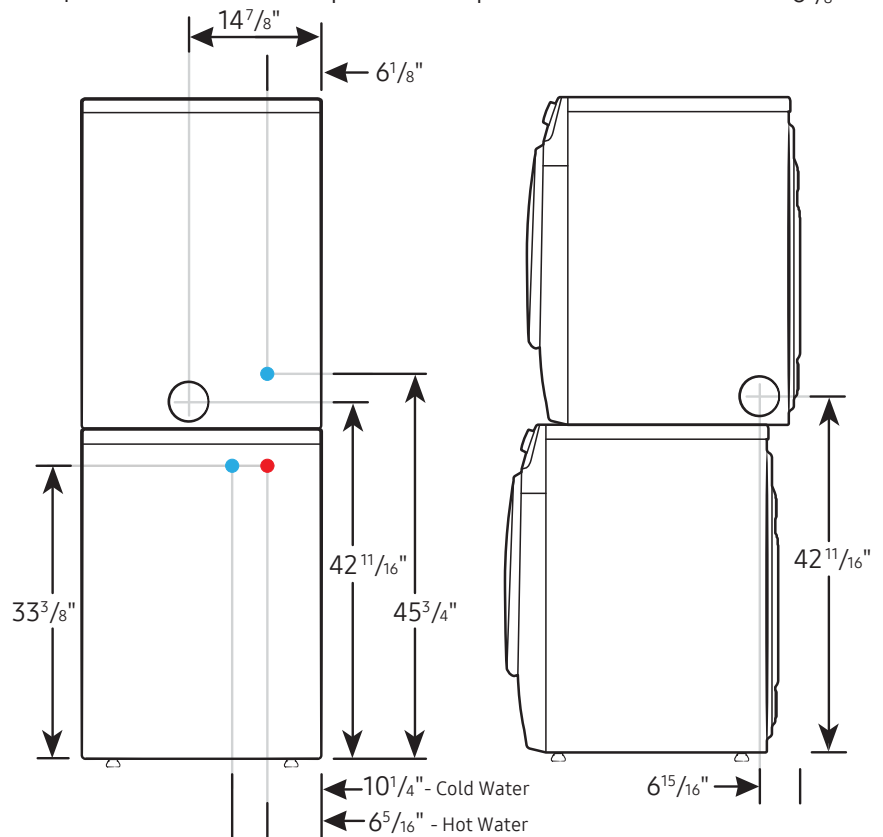

Alcove or closet installation

Minimum clearance for closet and alcove installations:

Connection Dimensions

Back and side view of dryer

LEGEND:
● Cold Water Connection

Actual color may vary. Design, specifications, and color availability are subject to change without notice. Non-metric weights and measurements are approximate.

Installation Specifications – Stacked Pair

Clearances indicated are for stacked pairs. The closet front must have two unobstructed air openings for a combined minimum total area of 72-inch².

Connection Dimensions

Back and side views of stacked pair

- LEGEND:**
- Cold Water Connection
 - Hot Water Connection

Actual color may vary. Design, specifications, and color availability are subject to change without notice. Non-metric weights and measurements are approximate.