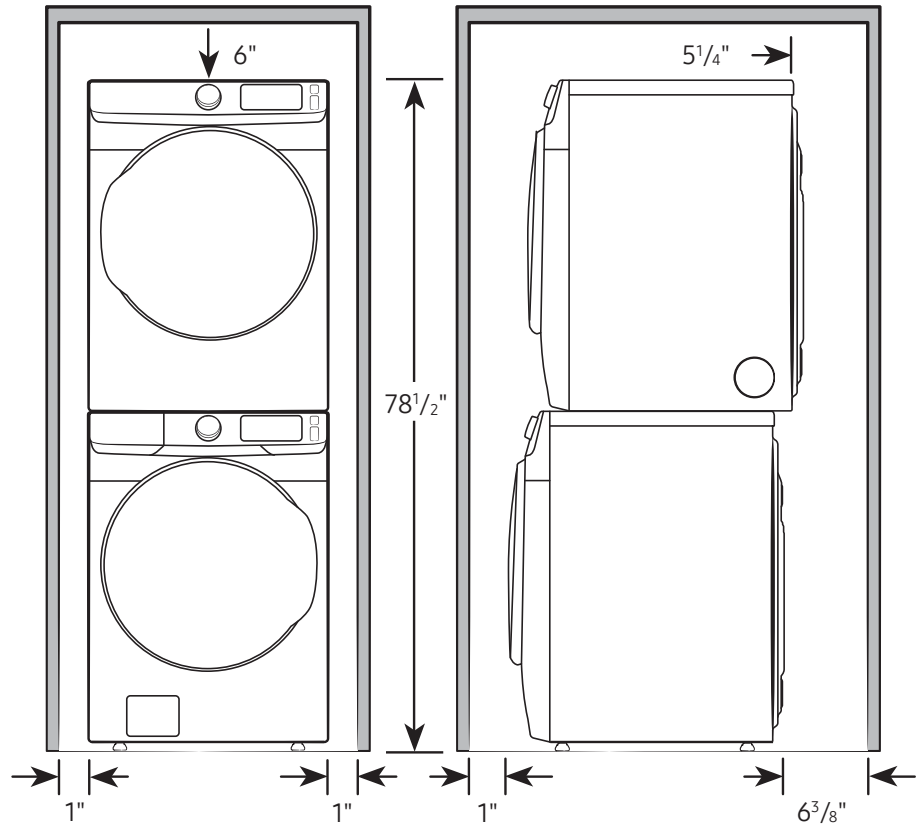

Samsung 7.5 cu. ft. Smart Electric Dryer
with Steam Sanitize+

Installation Specifications – Stacked Pair

Clearances indicated are for stacked pairs. The closet front must have two unobstructed air openings for a combined minimum total area of 72-inch².