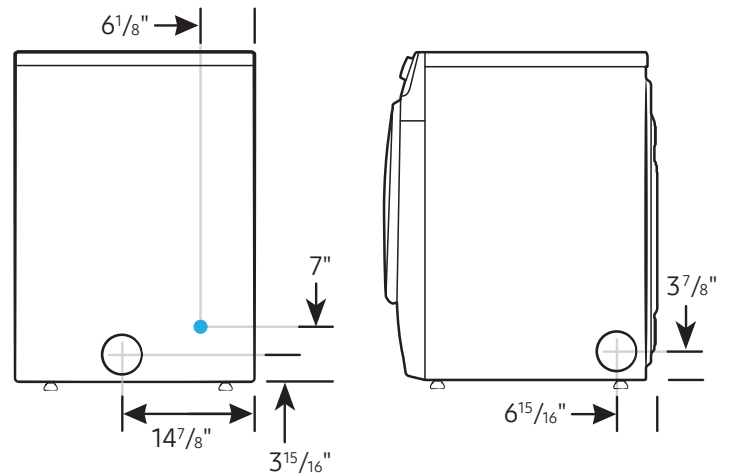

Samsung 7.5 cu. ft. Smart Electric Dryer
with Steam Sanitize+

Dimensions

Required dimensions for installation with pedestal:

Installation Specifications – Side-by-Side

If the washer and dryer are installed together or the dryer alone, the closet front must have two unobstructed air openings for a combined minimum total area of 72-inch². Your washer alone does not require a specific air opening.

Alcove or closet installation

Minimum clearance for closet and alcove installations:

Connection Dimensions

Back and side view of dryer

LEGEND:
● Cold Water Connection

Actual color may vary. Design, specifications, and color availability are subject to change without notice. Non-metric weights and measurements are approximate.

©2022 Samsung Electronics America, Inc., 85 Challenger Road, Ridgefield Park, NJ 07660. Tel: 800-SAMSUNG.samsung.com. Samsung is a registered trademark of Samsung Electronics Co., Ltd.