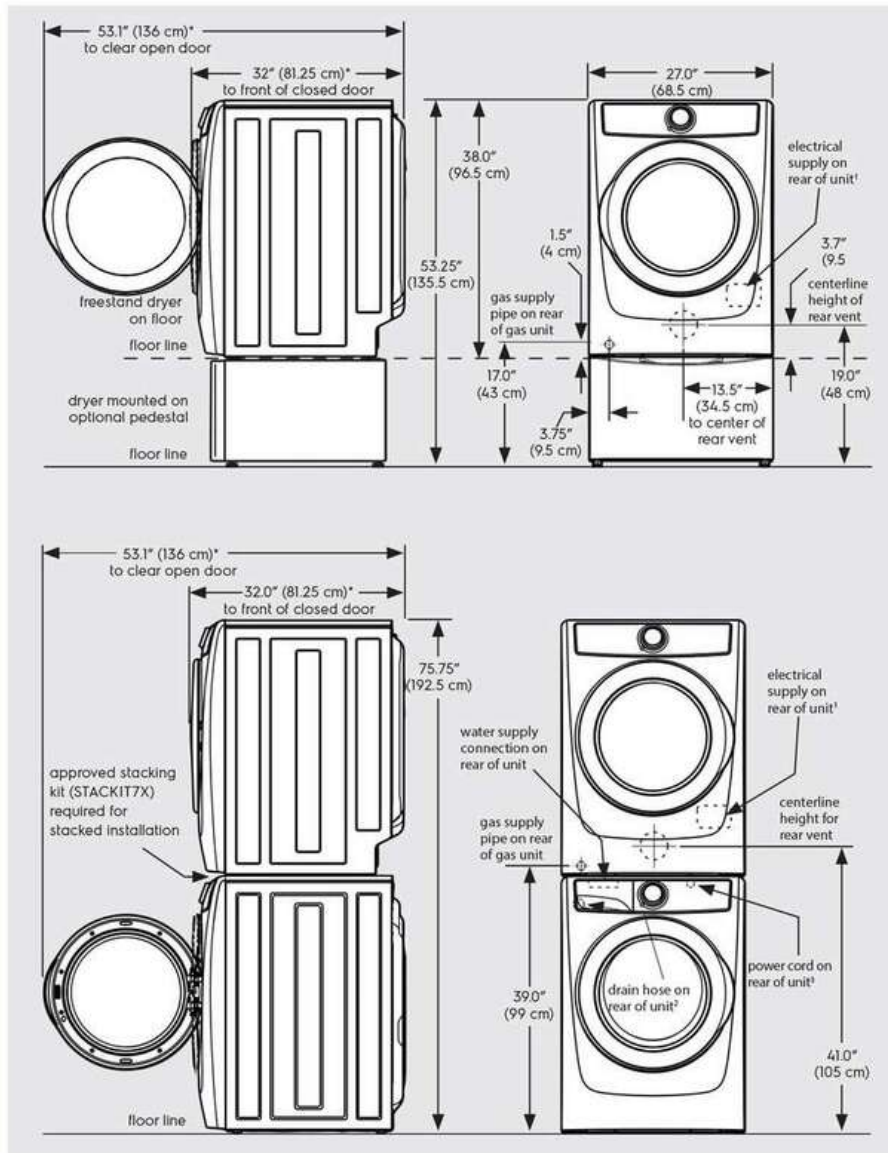

CANADA • 5855 Terry Fox Way • Mississauga, ON L5V 3E4 • 1-800-265-8352 • electrolux.ca

Installation Diagram

Dryer dimensions

* Connection of water inlet hose on steam dryer adds 3/4 in. (2 cm) to installation depth.

¹ Power supply cord length on gas dryer or electric Canadian dryer approximately 60 inches (152.5 cm).

² Drain hose length on washer approximately 59 inches (150 cm).

³ Power supply cord length on washer approximately 60 inches (152.5 cm).