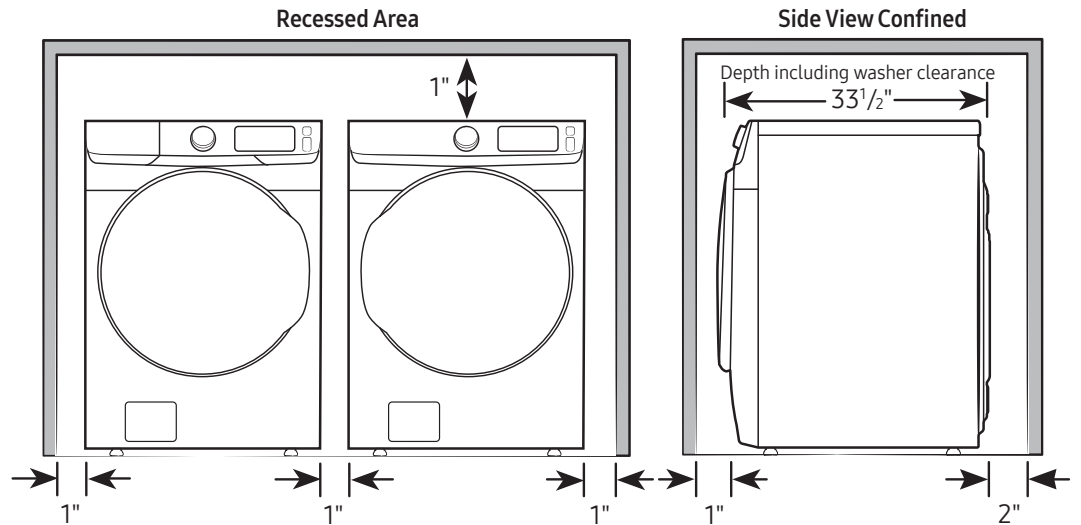

Required dimensions for installation with pedestal:

Installation Specifications – Side-by-Side

If the washer and dryer are installed together or the dryer alone, the closet front must have two unobstructed air openings for a combined minimum total area of 72-inch². Your washer alone does not require a specific air opening.

Alcove or closet installation

Minimum clearance for closet and alcove installations:

Connection Dimensions

Back and side view of dryer

LEGEND:
● Cold Water Connection

Actual color may vary. Design, specifications, and color availability are subject to change without notice. Non-metric weights and measurements are approximate.