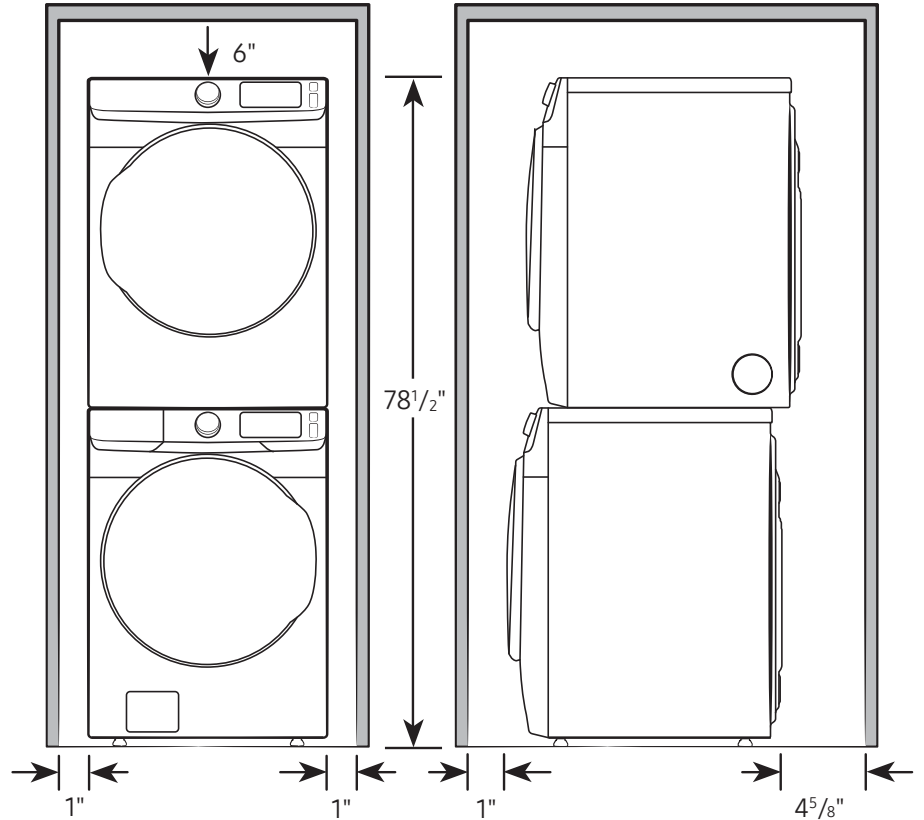

Installation Specifications – Stacked Pair

Clearances indicated are for stacked pairs. The closet front must have two unobstructed air openings for a combined minimum total area of 72-inch².