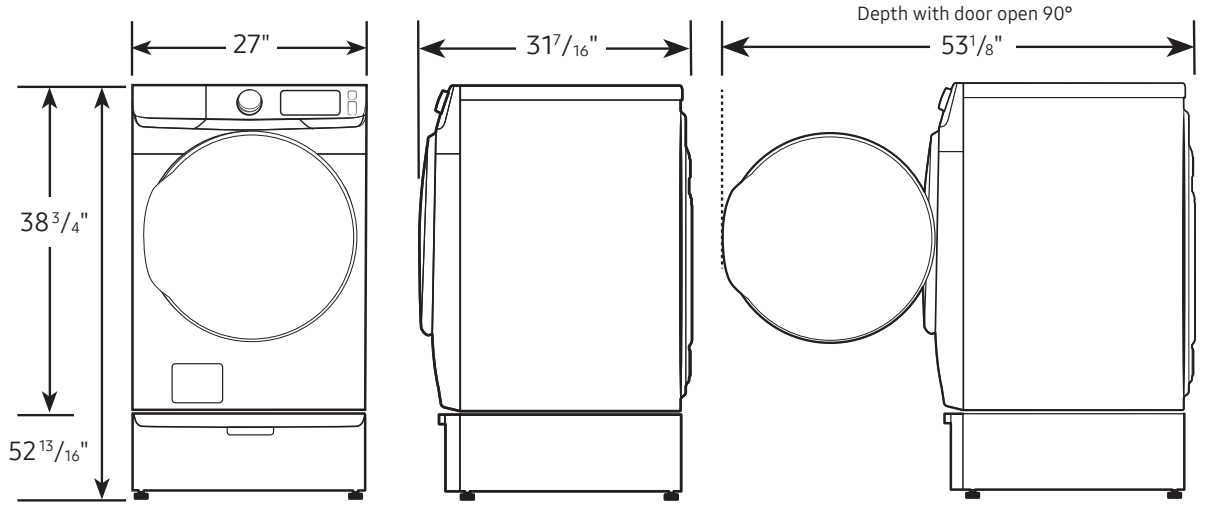

7.5 cu. ft. Smart Electric Dryer with Steam Sanitize+ and Sensor Dry

Dimensions

Required dimensions for installation with pedestal: