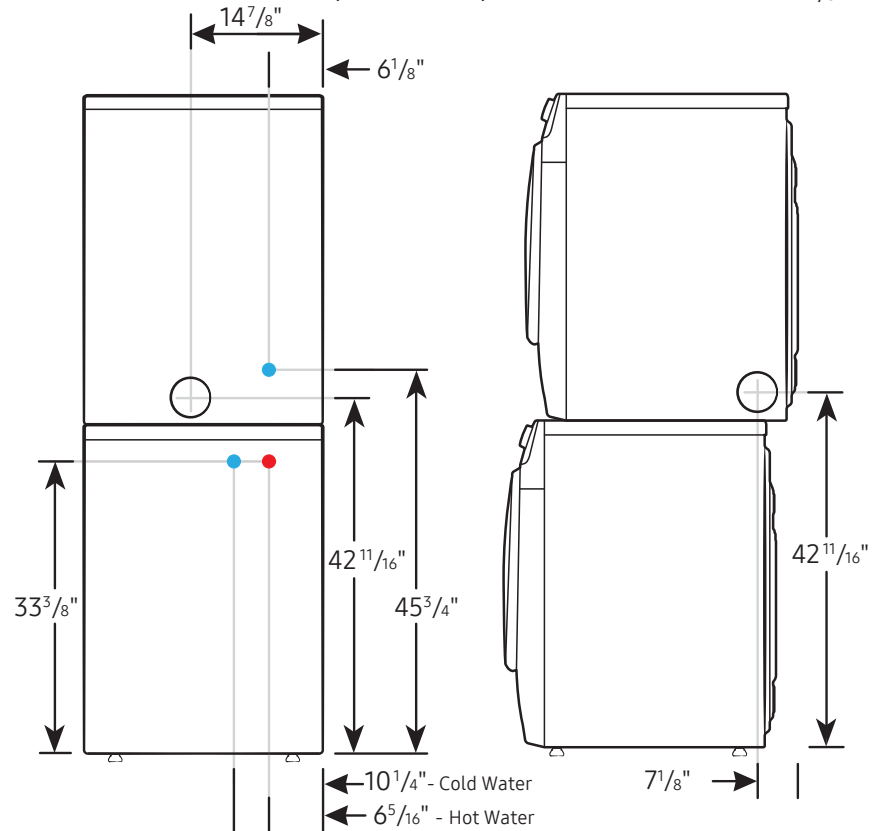

Alcove or closet installation

Minimum clearance for closet and alcove installations:

Connection Dimensions

Back and side view of dryer

LEGEND:
● Cold Water Connection

Actual color may vary. Design, specifications, and color availability are subject to change without notice. Non-metric weights and measurements are approximate.

©2022 Samsung Electronics America, Inc., 85 Challenger Road, Ridgefield Park, NJ 07660. Tel: 800-SAMSUNG.samsung.com. Samsung is a registered trademark of Samsung Electronics Co., Ltd.

Installation Specifications – Stacked Pair

Clearances indicated are for stacked pairs. The closet front must have two unobstructed air openings for a combined minimum total area of 72-inch².

Connection Dimensions

Back and side views of stacked pair