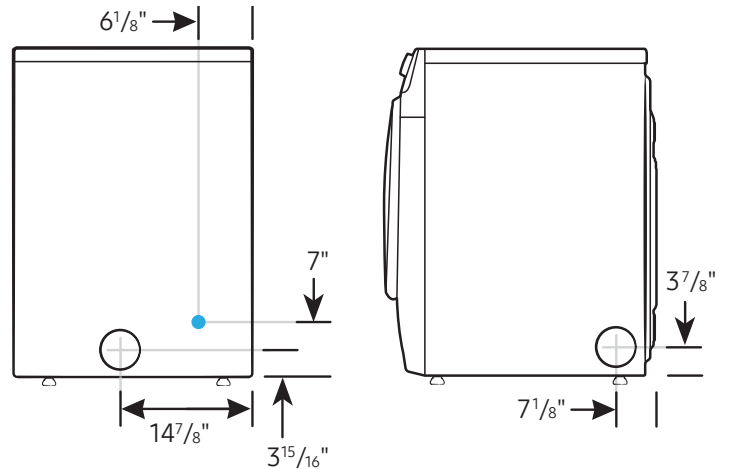

7.5 cu. ft. Smart Electric Dryer with Steam Sanitize+ and Sensor Dry

Dimensions

Required dimensions for installation with pedestal:

Installation Specifications – Side-by-Side

If the washer and dryer are installed together or the dryer alone, the closet front must have two unobstructed air openings for a combined minimum total area of 72-inch². Your washer alone does not require a specific air opening.

Alcove or closet installation

Minimum clearance for closet and alcove installations:

Connection Dimensions

Back and side view of dryer

LEGEND:
● Cold Water Connection

Actual color may vary. Design, specifications, and color availability are subject to change without notice. Non-metric weights and measurements are approximate.

©2022 Samsung Electronics America, Inc., 85 Challenger Road, Ridgefield Park, NJ 07660. Tel: 800-SAMSUNG.samsung.com. Samsung is a registered trademark of Samsung Electronics Co., Ltd.