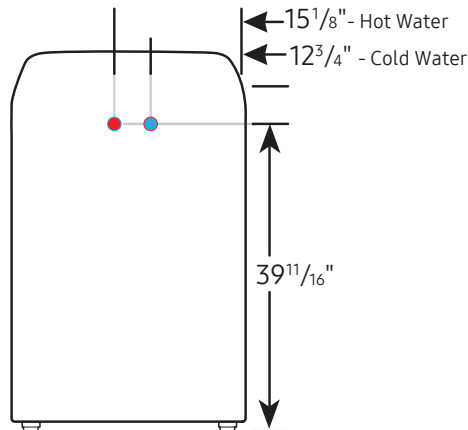

Shipping Dimensions & Weight (WxHxD)

Dimensions: 29⁹/₁₆" x 47³/₄" x 31"
Weight: 135.6 lbs

| Washer | Model # | UPC Code |
|---------------|--------------|--------------|
| Brushed Black | WA46CG3505AV | 887276756882 |
| White | WA46CG3505AW | 887276756899 |

Alcove or closet installation
Minimum clearance for
closet and alcove installations:

Connection Dimensions

Back view of washer

LEGEND:

- Hot Water Connection
- Cold Water Connection

Actual color may vary. Design, specifications, and color availability are subject to change without notice. Non-metric weights and measurements are approximate.