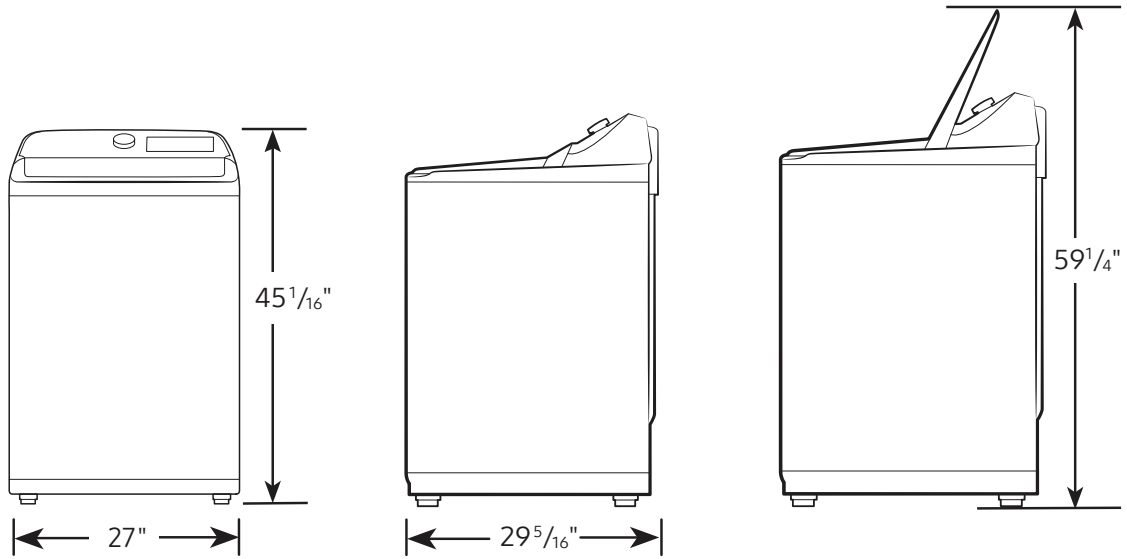

Shipping Dimensions & Weight (WxHxD)

Dimensions: 29⁹/₁₆" x 47³/₄" x 31"
Weight: 135.6 lbs

| Washer | Model # | UPC Code |
|---------------|--------------|--------------|
| Brushed Black | WA46CG3505AV | 887276756882 |
| White | WA46CG3505AW | 887276756899 |

WA46CG3505

SAMSUNG

4.6 cu. ft. Large Capacity Smart Top Load Washer with ActiveWave™ Agitator and Active WaterJet

Dimensions

Required dimensions for installation:

Installation Specifications – Side-by-Side