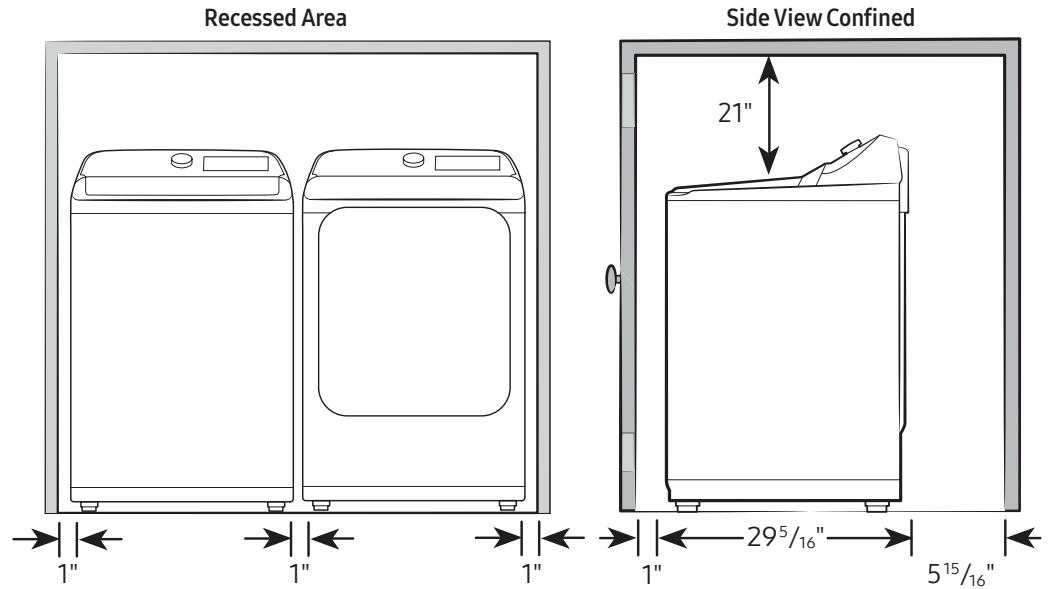

Connection Dimensions

Back view of washer