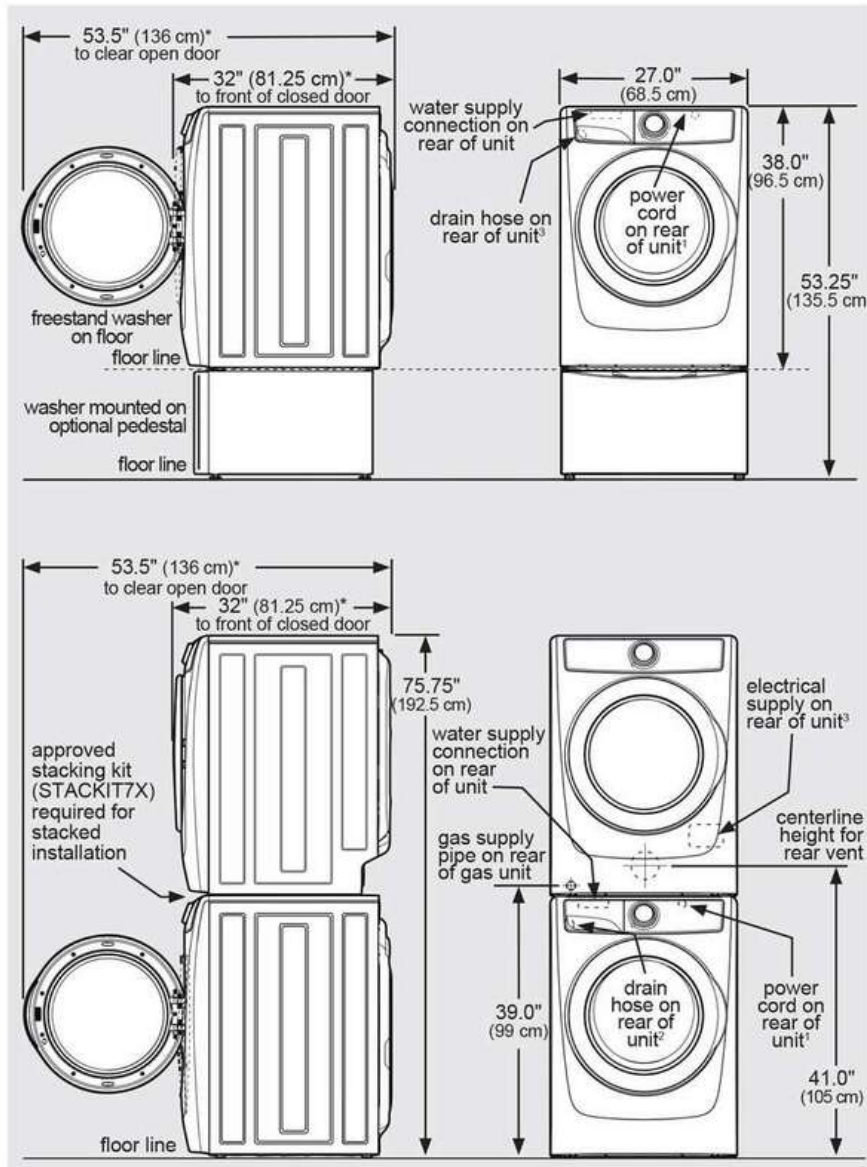

CANADA • 5855 Terry Fox Way • Mississauga, ON L5V 3E4 • 1-800-265-8352 • electrolux.ca

Installation Diagram

Washer dimensions

*Connection of water inlet hose on steam dryer adds 3/4 in. (2 cm) to installation depth.

¹Power supply cord length on washer approximately 60 inches (152.5 cm).

²Drain hose length on washer approximately 59 inches (150 cm).

³Power supply cord length on gas dryer or electric Canadian dryer approximately 60 inches (152.5 cm).