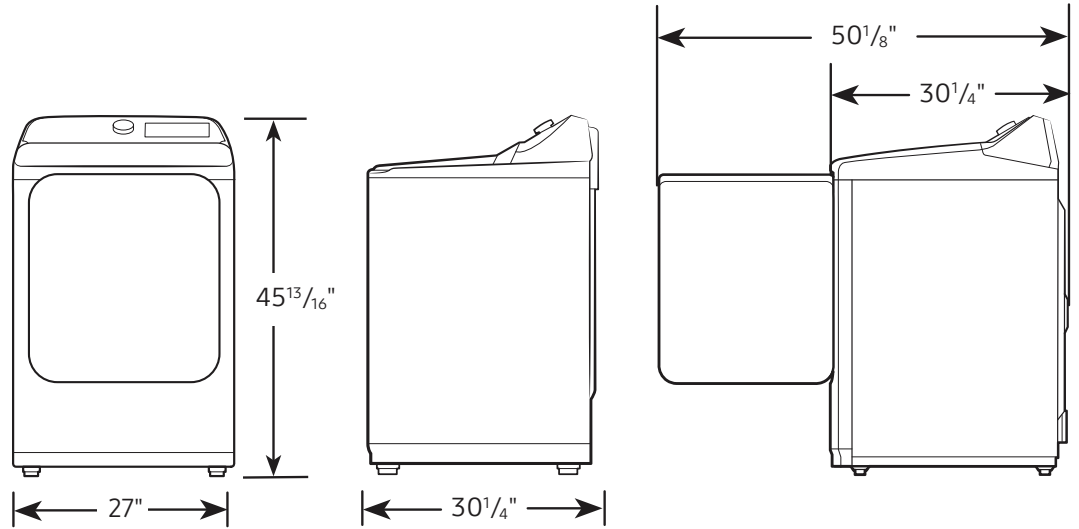

DVG55CG7100

SAMSUNG

Samsung 7.4 cu. ft. Smart Gas Dryer with Steam Sanitize+

Dimensions

Required dimensions for installation:

Installation Specifications – Side-by-Side

If the washer and dryer are installed together or the dryer alone, the closet front must have two unobstructed air openings for a combined minimum total area of 72-inch². Your washer alone does not require a specific air opening.