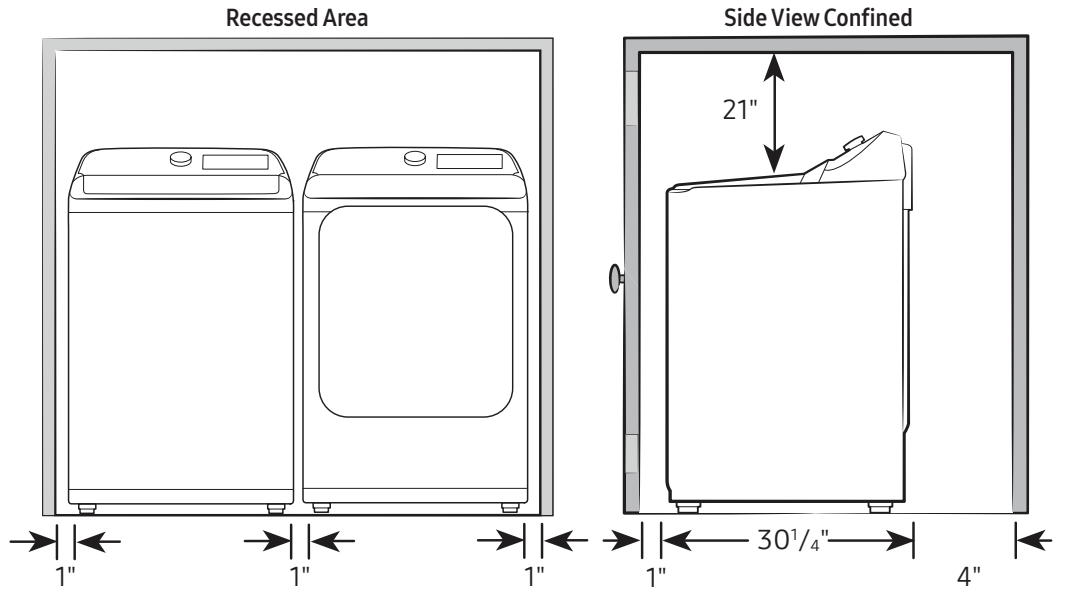

DVG55CG7100

SAMSUNG

Samsung 7.4 cu. ft. Smart Gas Dryer with Steam Sanitize+

Dimensions

Required dimensions for installation:

Installation Specifications – Side-by-Side

If the washer and dryer are installed together or the dryer alone, the closet front must have two unobstructed air openings for a combined minimum total area of 72-inch². Your washer alone does not require a specific air opening.

Alcove or closet installation

Minimum clearance for closet and alcove installations:

Connection Dimensions

Back and Side View of Gas Dryer

LEGEND:

- Cold Water Connection
- Gas Connection

Actual color may vary. Design, specifications, and color availability are subject to change without notice. Non-metric weights and measurements are approximate.