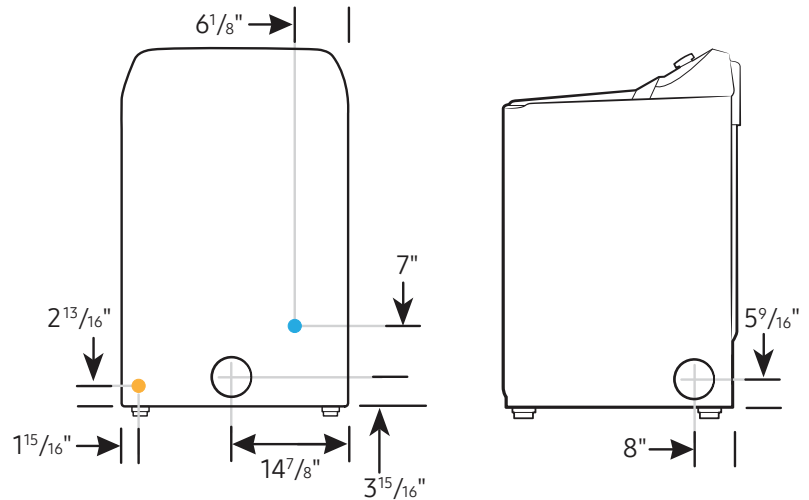

DVG55CG7100

SAMSUNG

Samsung 7.4 cu. ft. Smart Gas Dryer with Steam Sanitize+

Dimensions

Required dimensions for installation:

Installation Specifications – Side-by-Side

If the washer and dryer are installed together or the dryer alone, the closet front must have two unobstructed air openings for a combined minimum total area of 72-inch². Your washer alone does not require a specific air opening.

Alcove or closet installation

Minimum clearance for closet and alcove installations:

Connection Dimensions

Back and Side View of Gas Dryer

LEGEND:

- Cold Water Connection
- Gas Connection

Actual color may vary. Design, specifications, and color availability are subject to change without notice. Non-metric weights and measurements are approximate.