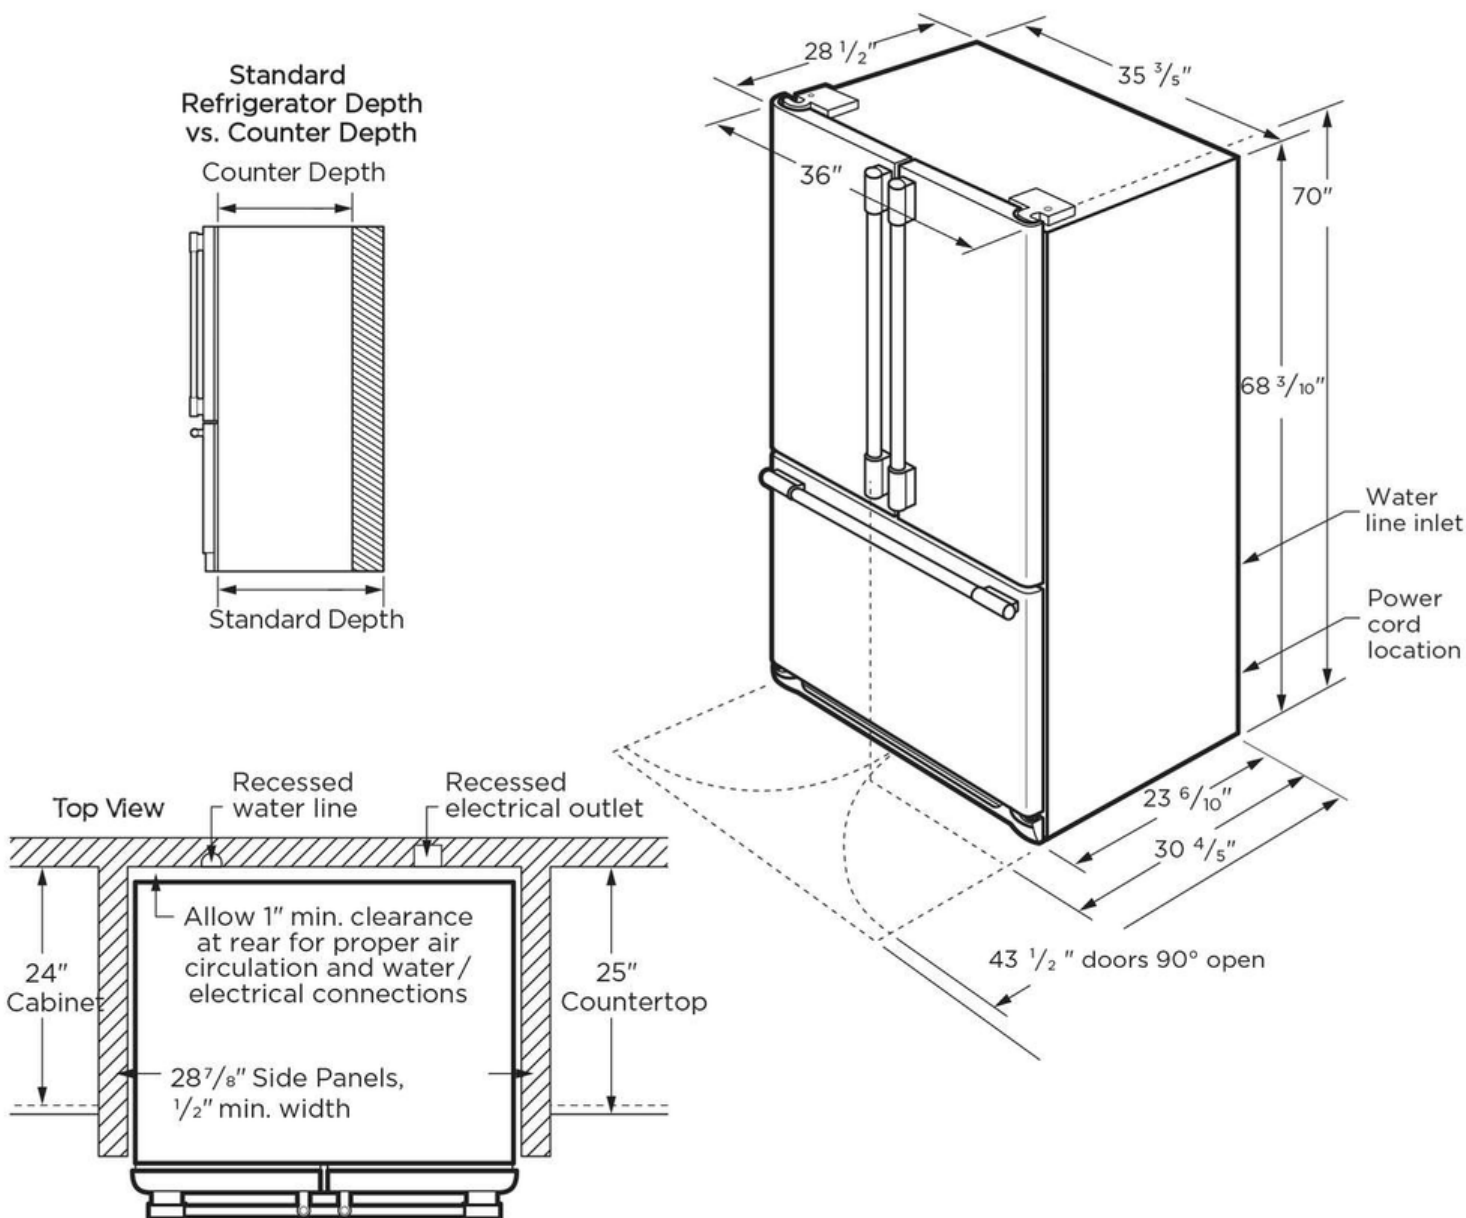

Frigidaire Professional

22.6 Cu. Ft. French Door Counter-Depth Refrigerator

PRFC2383AF

Version : 01/22

Note: For planning purposes only. Always consult local and national electric, gas and plumbing codes.

Refer to Product Installation Guide for detailed installation instructions on the web at frigidaire.com / frigidaire.ca

Specifications subject to change. Accessories information available on the web at frigidaire.com / frigidaire.ca

USA • 10200 David Taylor Drive • Charlotte, NC 28262 • 1-800-FRIGIDAIRE • frigidaire.com

CANADA • 5855 Terry Fox Way • Mississauga, ON L5V 3E4 • 1-800-265-8352 • frigidaire.ca