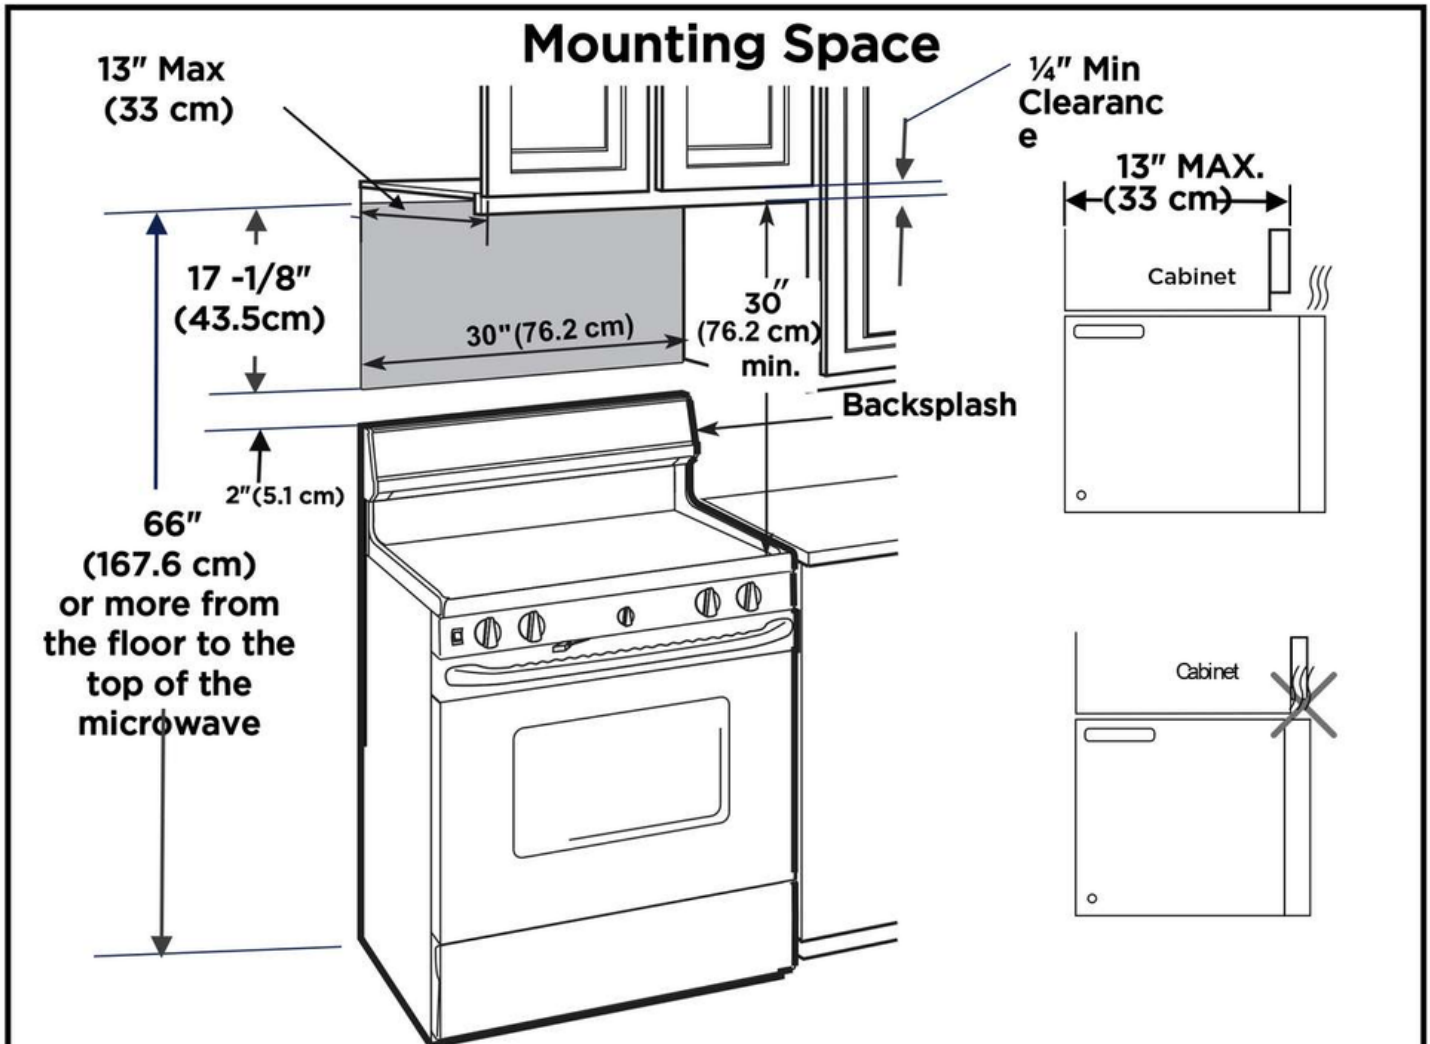

Dimensions and Volume

Height	17 1/8"
Width	30"
Depth	16 5/16"
Depth With Door 90° Open	44 15/16"
Microwave Interior Height	10 3/4"
Microwave Interior Width	21 5/16"
Microwave Interior Depth	14 3/4"
Microwave Capacity	1.9 Cu. Ft.

UL Listed	Yes
-----------	-----

Installation Diagram

- The space between the cabinets must be 30" (76.2 cm) wide and free of obstructions.
- If you are going to vent your microwave oven to the outside, see Hood Exhaust Section for exhaust duct preparation
- When installing the microwave oven beneath smooth, flat cabinets, be careful to follow the instructions on the top cabinet template for power cord clearance.
- As a guide to installation, see page 25 for Mounting Template Information.
- If the cabinet depth, including the cabinet doors, is more than 13", then the unit must be spaced out from wall using adequate materials supporting 150 lbs to allow proper top vent air exhaust/intake.