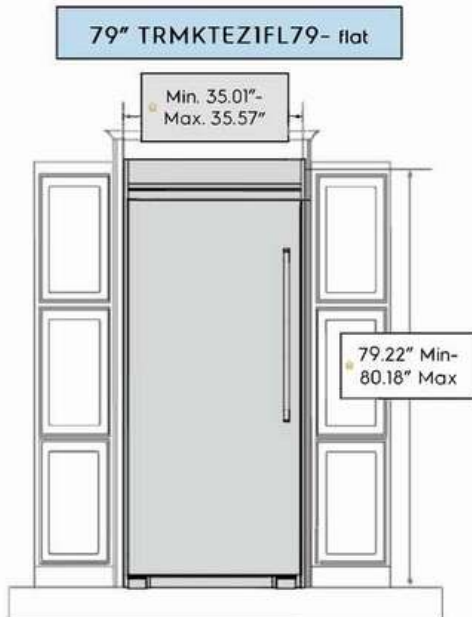

Number of Fixed Shelves 1

Number of Pull Out Shelves 1

Number of Crispers 2

Dimensions and Volume

Height With Hinge 72 1/2"

Height Without Hinge 71 1/2"

Width of Cabinet 32 7/8"

Depth With Door 27"

Depth With Door 90° Open 58 1/4"

Fresh Food Capacity 18.9 Cu. Ft.

Total Capacity 18.9 Cu. Ft.

General Specifications

Annual Energy 218 kWh

Condenser Type Dynamic

Cooling System Single Evaporator

Leveling Legs Yes

Prop 65 Label Yes

Refrigerant Type R-600A

Warranty - Labor 2 Years

Warranty - Parts 2 Years

Safety Certifications and Approvals

CSA Listed Yes

Installation Diagram

Recommended cutout size for kitchen cabinets:
 Height: 75" +/- 0.06"
 Width: 66.25" +/- 0.032"
 Depth: 25.25" minimum

Recommended cutout size for kitchen cabinets:
 Height: 79" +/- 0.06"
 Width: 66.25" +/- 0.032"
 Depth: 25.25" minimum

Recommended cutout size for kitchen cabinets:
 Height: 79" +/- 0.06"
 Width: 66.25" +/- 0.032"
 Depth: 25.25" minimum