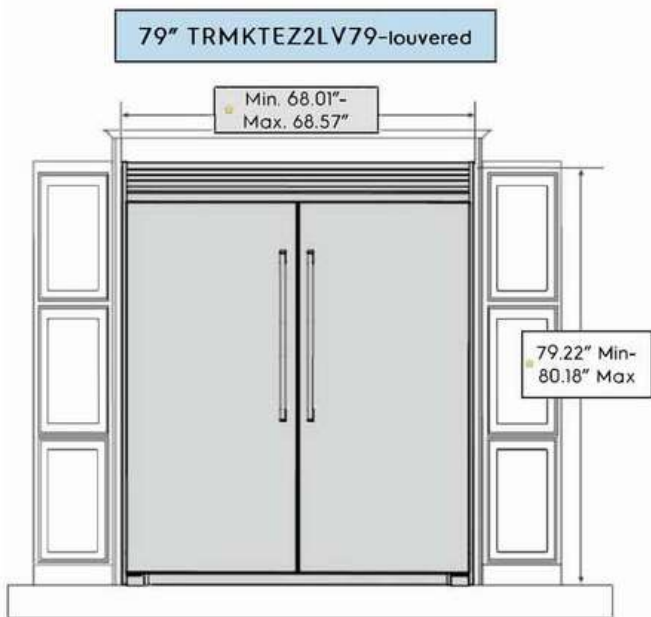

Recommended cutout size for kitchen cabinets:
Height: 79" +/- 0.06"
Width: 66.25" +/- 0.032"
Depth: 25.25" minimum