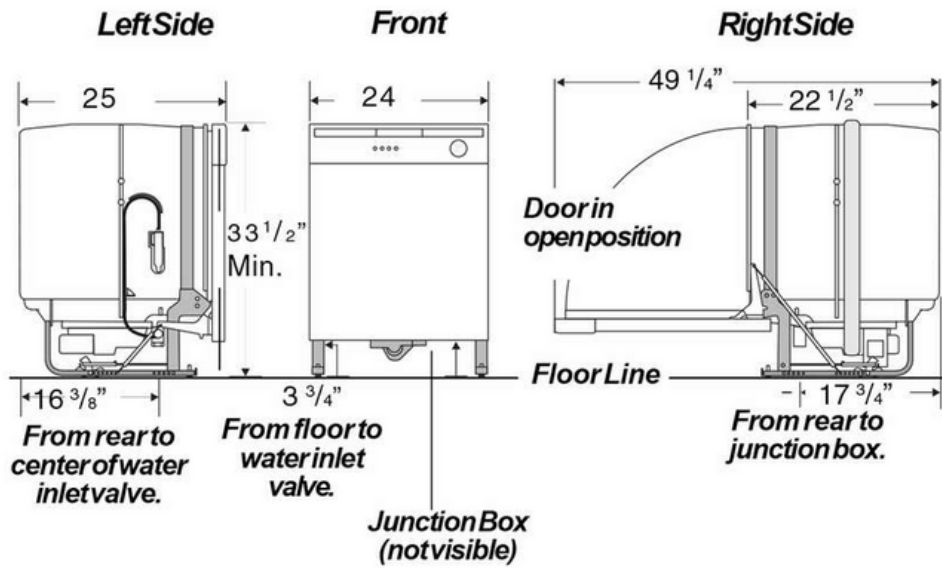

Dimensions and Volume

Minimum Height	33 1/2"
Maximum Height	35"
Width	24"
Depth	25"
Depth With Door Open	49 1/4"

Installation

Connection Location	Right Bottom
Number of Leveling Legs	4
Water Inlet Location	Left Bottom Front

Installation Diagram

*DIMENSIONS DO NOT INCLUDE INSULATION