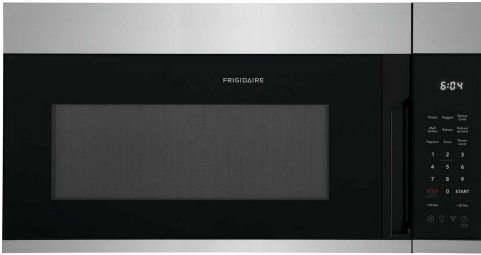

1.8 Cu. Ft. Over-The-Range Microwave

Over-The-Range Microwave

Available Products: FMOW1852AS

Available Colors: Stainless Steel

Version: 07/22

### Display

Display Light Color	White
Display Type	Capacitive Touch
Control Location	Right