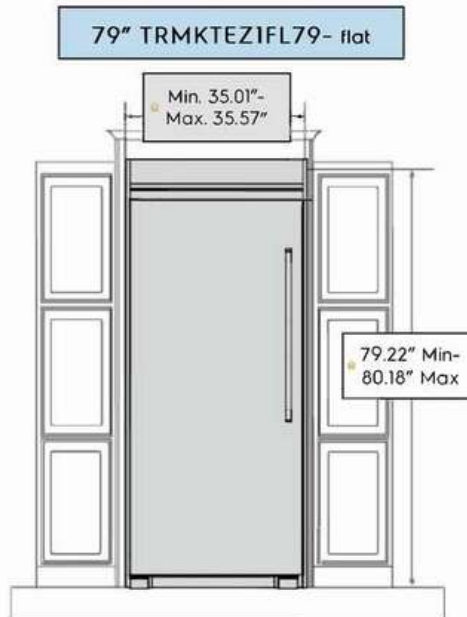

## Product Specifications

<b>Freezer</b>		<b>Ice Maker</b>	
Air Filter	Yes	Filter Ice Kit Included	Yes
Baskets / Bins Color	Smokey	Ice Maker	Yes
Door Bin Color	Smokey	Ice Maker Location	Middle of the Freezer
Interior Lighting	LED	Ice Shape	Pyramid
Shelf Material	Glass	<b>Dimensions and Volume</b>	
Soft Freeze Zone	Yes	Height With Hinge	72 1/2"
Number of Adjustable Door Bins	5	Height Without Hinge	71 1/2"
Total Number of Door Bins	5	Width of Cabinet	32 7/8"
Number of Adjustable Shelves	2	Depth With Door	27"
Number of Fixed Shelves	1	Depth With Door 90° Open	58 1/4"
Number of Pull Out Shelves	1	Freezer Capacity	18.9 Cu. Ft.
Total Number of Shelves	4	<b>General Specifications</b>	
Number of Drawers	2	Annual Energy	521 kWh
<b>Controls</b>		Condenser Type	Dynamic
Air Filter Indicator	Yes	Cooling System	Single Evaporator
Digital Display	Yes	Leveling Legs	Yes
Door Ajar Alarm	Yes	Prop 65 Label	Yes
High Temp Alarm	Yes	Refrigerant Type	R-600A
Ice Maker On/Off	Yes	Warranty - Labor	2 Years
Power Failure Alarm	Yes	Warranty - Parts	2 Years
Sabbath Mode	Yes	<b>Safety Certifications and Approvals</b>	
<b>Electrical Specifications</b>		CSA Listed	Yes
Minimum Circuit Required	15 Amps	<b>Performance Certifications and Approvals</b>	
ENERGY STAR Certified	Yes		

## Installation Diagram

Recommended cutout size for kitchen cabinets:  
 Height: 75" +/- 0.06"  
 Width: 66.25" +/- 0.032"  
 Depth: 25.25" minimum

Recommended cutout size for kitchen cabinets:  
 Height: 79" +/- 0.06"  
 Width: 66.25" +/- 0.032"  
 Depth: 25.25" minimum

Recommended cutout size for kitchen cabinets:  
 Height: 79" +/- 0.06"  
 Width: 66.25" +/- 0.032"  
 Depth: 25.25" minimum

Recommended cutout size for kitchen cabinets:  
 Height: 79" +/- 0.06"  
 Width: 33" +/- 0.032"  
 Depth: 25.25" minimum

\* Denotes trim kit dimensions only

\*\* For replacement business, we can accommodate a 66" cutout width, but it will be a very tight fit.