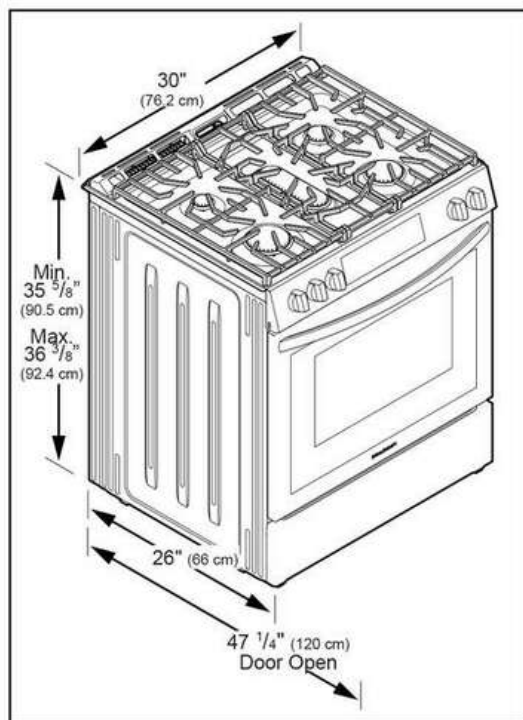

Installation Diagram