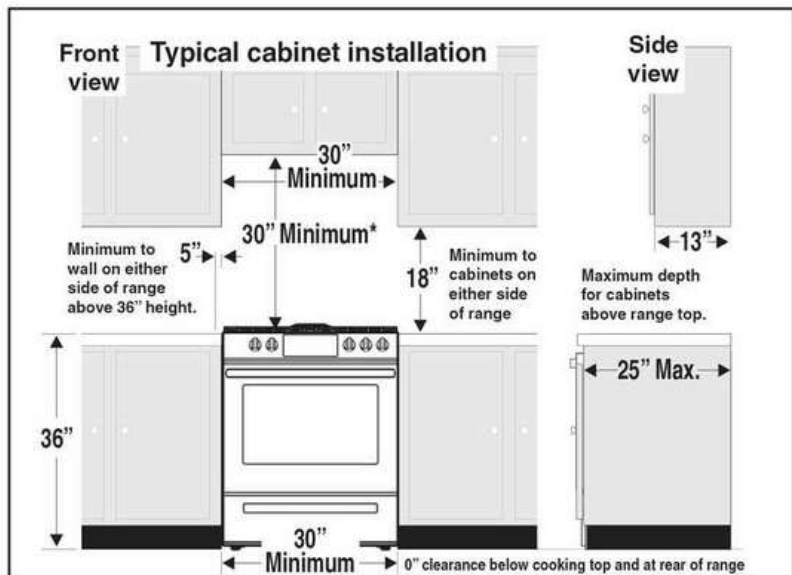

Installation Diagram