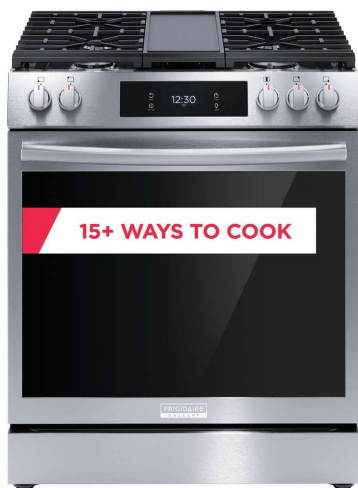

# FRIGIDAIRE

### 30" Front Control Gas Range with Total Convection