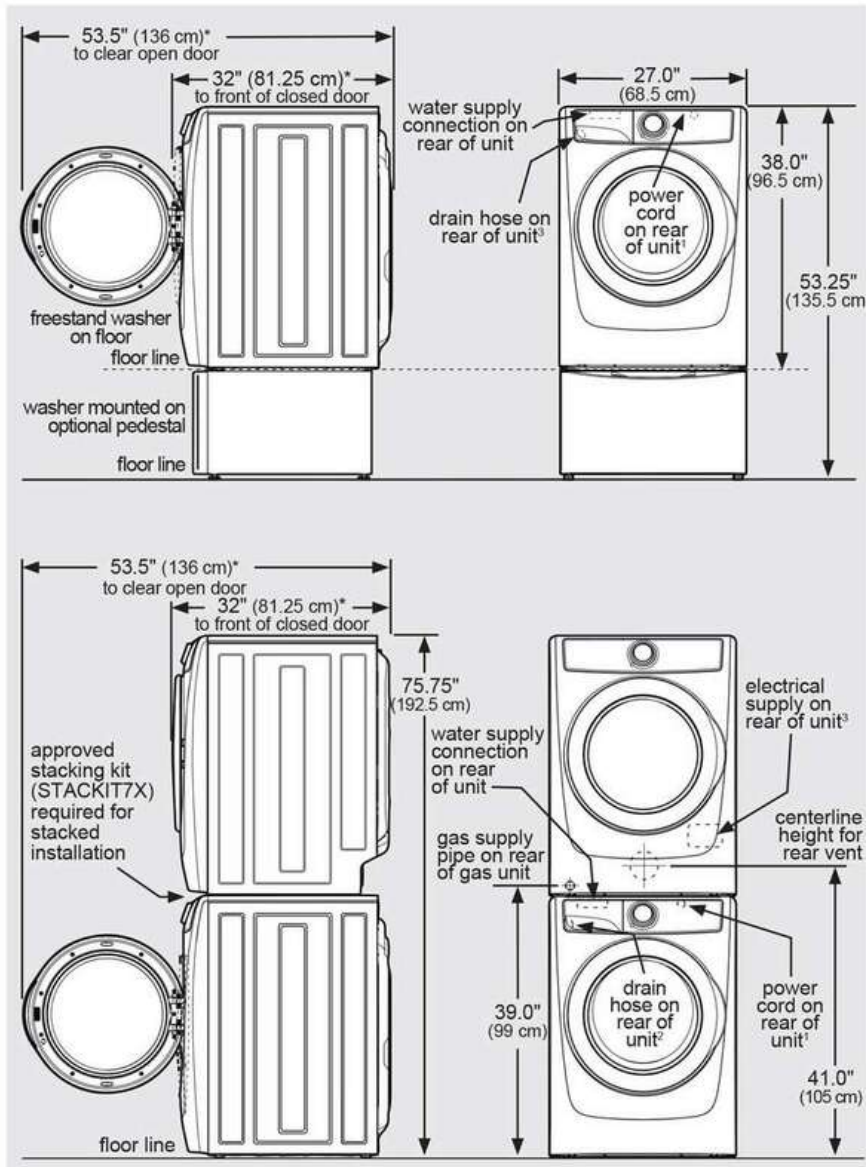

Installation Diagram

Washer dimensions

*Connection of water inlet hose on steam dryer adds 3/4 in. (2 cm) to installation depth.

¹Power supply cord length on washer approximately 60 inches (152.5 cm).

²Drain hose length on washer approximately 59 inches (150 cm).