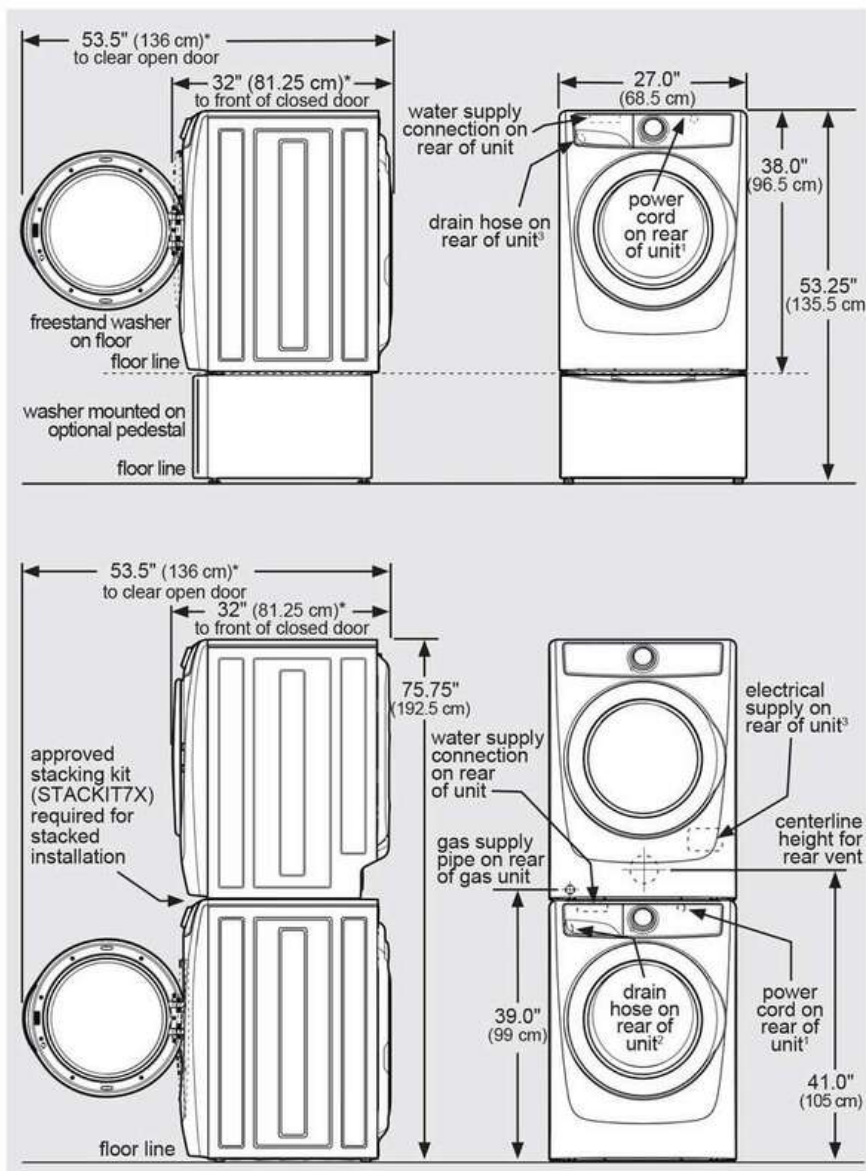

CANADA • 5855 Terry Fox Way • Mississauga, ON L5V 3E4 • 1-800-265-8352 • electrolux.ca

Installation Diagram

Washer dimensions

*Connection of water inlet hose on steam dryer adds 3/4 in. (2 cm) to installation depth.

¹Power supply cord length on washer approximately 60 inches (152.5 cm).

²Drain hose length on washer approximately 59 inches (150 cm).

³Power supply cord length on gas dryer or electric Canadian dryer approximately 60 inches (152.5 cm).