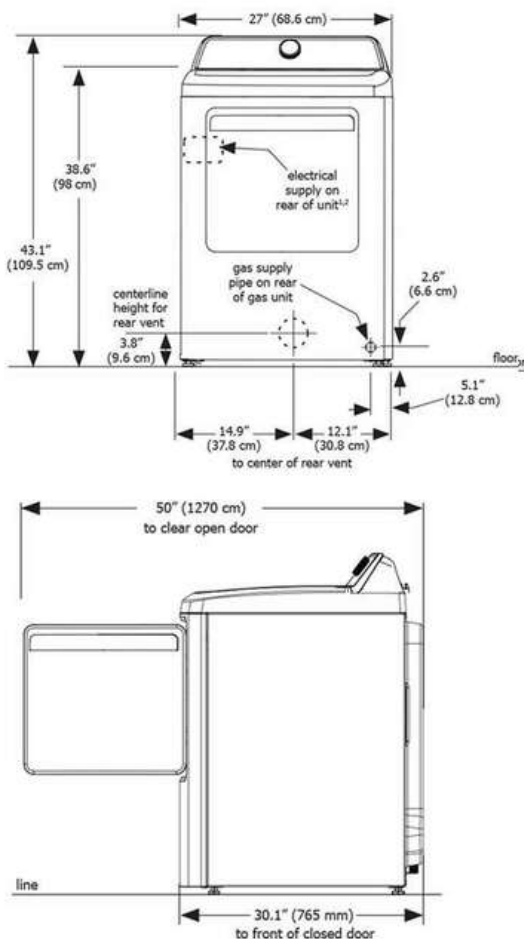

Controls

Child Lock	Yes
------------	-----

Dimensions and Volume

Height	43 1/10"
Width	27"
Depth	30 1/10"
Depth With Door 90° Open	50"
Dryer Drum Capacity	7 Cu. Ft.

Energy Data

kWh/cycle	2.27 kWh
kWh/year	641 kWh

General Specifications

Chime On / Chime Off	Yes
Leveling Legs	Yes
Prop 65 Label	Yes
Warranty - Labor	1 Year
Warranty - Parts	1 Year

Installation Diagram

Installation in a Recess or Closet

- 1 A dryer installed in a bedroom, bathroom, recess or closet, MUST be exhausted outdoors.
- 2 No other fuel burning appliance shall be installed in the same closet as the gas dryer.
- 3 Your dryer needs the space around it for proper ventilation.

DO NOT install your dryer in a closet with a solid door.

- 4 Closet door ventilation required: A minimum of 120 square inches (774.2 cm²) of opening, equally divided at the top and bottom of the door, is required. Openings should be located 3 inches (7.6 cm) from bottom and top of door. Openings are required to be unobstructed when a door is installed. A louvered door with equivalent air openings for the full length of the door is acceptable.

Dryer Dimensions

MINIMUM INSTALLATION CLEARANCES - Inches (cm)				
	SIDES	REAR	TOP	FRONT
Alcove	1" (2.5 cm)	6" (15.2 cm)	24" (61 cm)	n/a
Closet	1" (2.5 cm)	6" (15.2 cm)	24" (61 cm)	2" (5.1 cm)