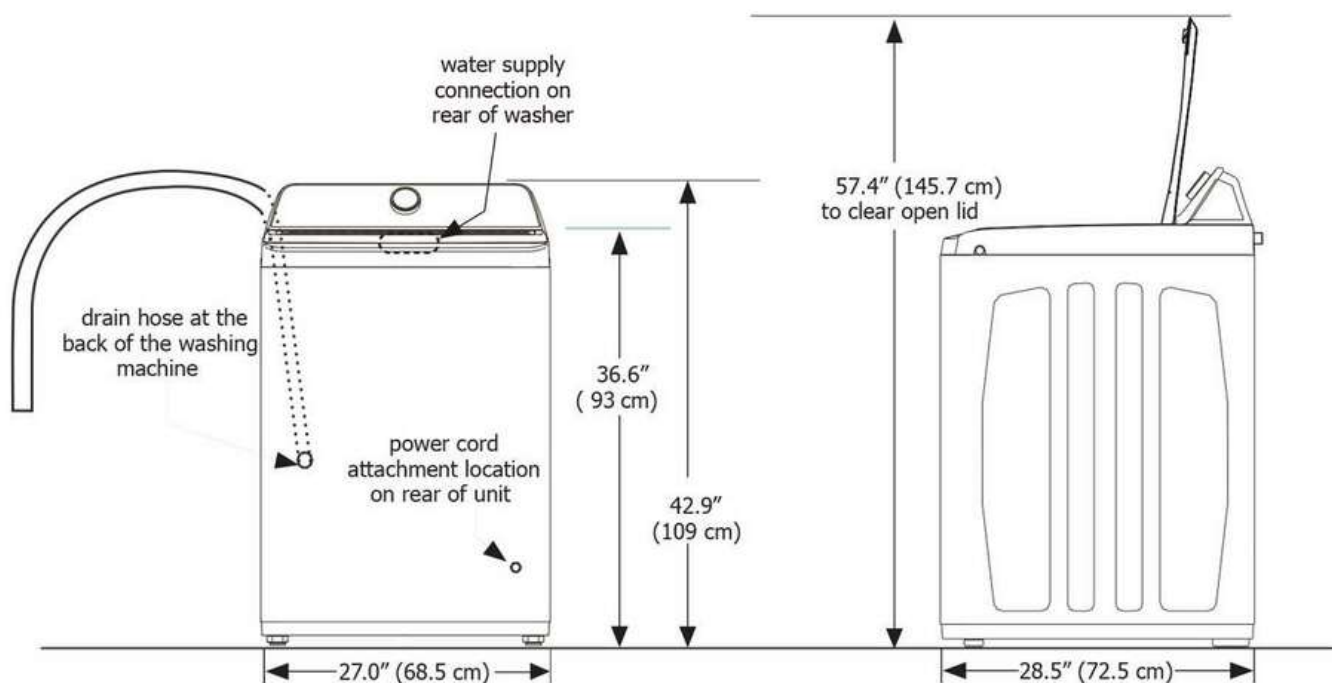

4.4 Cu. Ft. Top Load Washer

Top Load Washer

Available Products: FLVW7523BW

Available Colors: White

Version: 02/25

Product Specifications

Washer		Washer Cycles	
Agitator	Yes	Cycle Count	10
Drum Material	Stainless Steel	Active Wear	Yes
Maximum Spin Speed	710 RPM	Bulky	Yes
Water Level Adjustment	Yes	Delicates	Yes
Washer Options		Fast Wash	Yes
Chime	Yes	Heavy	Yes
Delay	Yes	Normal	Yes
Extra Rinse	Yes	Rinse and Spin	Yes
Fabric Softener	Yes	Whites	Yes
Favorite	Yes	Soil Levels	
Max Fill	Yes	Soil Level Selections	Yes
Soak	Yes	Light	Yes
Temperature Settings		Normal	Yes
Auto Temperature Control	Yes	Heavy	Yes
Cold	Yes	Extra Heavy	Yes
Tap Cold	Yes	Controls	
Warm	Yes	Child Lock	Yes
Hot	Yes	Control Lock	Yes
Dispenser		Cycle Status Lights	Yes
Bleach Dispenser	Yes	Estimated Time Remaining	Yes
Detergent Dispenser	Yes	Power On/Off	Yes
Dispenser Drawer	Yes	Electrical Specifications	
Fabric Softener Dispenser	Yes	Minimum Circuit Required	15 Amps
Dimensions and Volume		Voltage Rating	120 V
Height	42"	General Specifications	
Height With Lid 90° Open	57 2/5"	Chime On / Chime Off	Yes
Width	27"	Leveling Legs	Yes
Depth	28 1/2"	Prop 65 Label	Yes
Washer Drum Capacity	4.4 Cu. Ft.	Warranty - Labor	1 Year
Energy Data		Warranty - Parts	1 Year
Integrated Water Factor	6.50	Safety Certifications and Approvals	
kWh/cycle	0.52 kWh	UL Listed	Yes
kWh/year	154 kWh		
Modified Energy	1.57		
Water Usage/Year	6180 Gallons		
Performance Certifications and Approvals			
High Efficiency	Yes		

Installation Diagram

Clearance requirements

MINIMUM INSTALLATION CLEARANCES - Inches (cm)				
	SIDES	REAR	TOP	FRONT
Alcove	1" (2.5 cm)	6" (15.2 cm)	24" (61 cm)	n/a
Closet	1" (2.5 cm)	6" (15.2 cm)	24" (61 cm)	2" (5.1 cm)

Washer Dimensions

¹Drain hose length on washer approximately 66.93 inches (170 cm).

²Power supply cord length approximately 72.8 inches (185 cm).