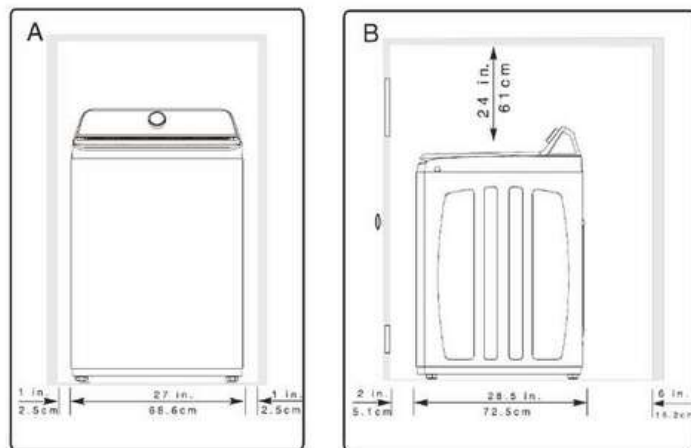

4.4 Cu. Ft. Top Load Washer

Top Load Washer

Available Products: FLVW7523BW

Available Colors: White

Version: 02/25

Product Specifications

Washer		Washer Cycles	
Agitator	Yes	Cycle Count	10
Drum Material	Stainless Steel	Active Wear	Yes
Maximum Spin Speed	710 RPM	Bulky	Yes
Water Level Adjustment	Yes	Delicates	Yes
Washer Options		Fast Wash	Yes
Chime	Yes	Heavy	Yes
Delay	Yes	Normal	Yes
Extra Rinse	Yes	Rinse and Spin	Yes
Fabric Softener	Yes	Whites	Yes
Favorite	Yes	Soil Levels	
Max Fill	Yes	Soil Level Selections	Yes
Soak	Yes	Light	Yes
Temperature Settings		Normal	Yes
Auto Temperature Control	Yes	Heavy	Yes
Cold	Yes	Extra Heavy	Yes
Tap Cold	Yes	Controls	
Warm	Yes	Child Lock	Yes
Hot	Yes	Control Lock	Yes
Dispenser		Cycle Status Lights	Yes
Bleach Dispenser	Yes	Estimated Time Remaining	Yes
Detergent Dispenser	Yes	Power On/Off	Yes
Dispenser Drawer	Yes	Electrical Specifications	
Fabric Softener Dispenser	Yes	Minimum Circuit Required	15 Amps
Dimensions and Volume		Voltage Rating	120 V
Height	42"	General Specifications	
Height With Lid 90° Open	57 2/5"	Chime On / Chime Off	Yes
Width	27"	Leveling Legs	Yes
Depth	28 1/2"	Prop 65 Label	Yes
Washer Drum Capacity	4.4 Cu. Ft.	Warranty - Labor	1 Year
Energy Data		Warranty - Parts	1 Year
Integrated Water Factor	6.50	Safety Certifications and Approvals	
kWh/cycle	0.52 kWh	UL Listed	Yes
kWh/year	154 kWh		
Modified Energy	1.57		
Water Usage/Year	6180 Gallons		
Performance Certifications and Approvals			
High Efficiency	Yes		

Installation Diagram

Clearance requirements

MINIMUM INSTALLATION CLEARANCES - Inches (cm)				
	SIDES	REAR	TOP	FRONT
Alcove	1" (2.5 cm)	6" (15.2 cm)	24" (61 cm)	n/a
Closet	1" (2.5 cm)	6" (15.2 cm)	24" (61 cm)	2" (5.1 cm)

Washer Dimensions

¹Drain hose length on washer approximately 66.93 inches (170 cm).

²Power supply cord length approximately 72.8 inches (185 cm).