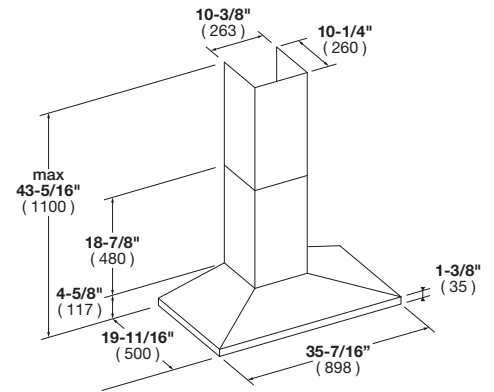

Wall hung installation

HOOD

Scotch brite stainless steel
Electronic controls
4 Speed Settings
LED lighting
Led 2x1,2 W - 3200 K
Fan motor 600 CFM
69 dB sound rating
Baffle filter

Minimum distance:

- Electric hob 21" - 53 cm
- Gas hob 24" - 61 cm

OPTIONAL ACCESSORIES

FMFIL

Charcoal filter

DISTINTO

36" CHIMNEY WALL HOOD

CODE ID	F4CW36S1 - 36" CHIMNEY WALL HOOD	
Series and Finish	Distinto series - Stainless Steel (AISI 430)	
CONTROL PANEL		
Control Type	Electronic control	
PERFORMANCES		
Output (CFM)	600	
Sound Level (dB)	69	
Motor	Single Motor	
FEATURES		
Filter Style	Pro Baffle	
Lighting	2 x 1.2W LED	
Duct diameter	5-9/10"	(150 mm)
DIMENSIONS/WEIGHT		
Overall dim - Width	35 - 7/16"	(898 mm)
Overall dim - Height	43-5/16"	(1100 mm)
Overall dim - Depth	19-11/16"	(500 mm)
Gross Weight	49 lbs	(22 kg)
POWER / RATINGS (120 V, 60 HZ)		
Watts / Ampere	430W - 2.8A	
Power Cable	Standard	
INSTRUCTIONS FOR USE		
Use & Care Manual / Installation Manual	English / French / Spanish	