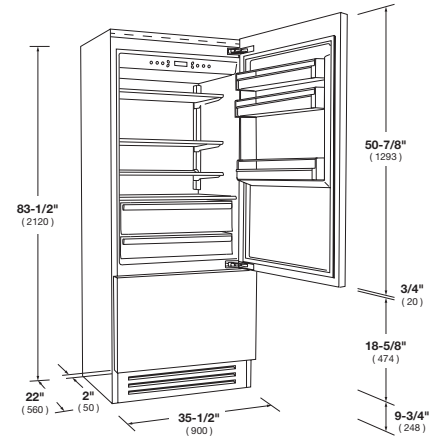

Ice Maker

SPECIFICATIONS

Overlay Panel
Refrigeration Compartment
Flexzone Bottom Drawer
Total No Frost
Stainless Steel Crisper Drawers
Ice Maker with ice tray
LED Lighting
Brilliant white aluminium interior

OPTIONAL ACCESSORIES

REFHANDPRO36
Sofia Fridge Handle Kit
REFSBSINT60
Coupling kit
REFHANDIS36
Distinto Fridge Handle Kit

FRIDGE

36" OVERLAY BUILT-IN FRIDGE

CODE ID	36" OVERLAY BUILT-IN FRIDGE F7IBM36O1-L (LEFT HINGE) F7IBM36O1-R (RIGHT HINGE)	
Series	700	
Finish	Overlay Panel	
PERFORMANCES/CAPACITY		
Annual Energy Usage	\$70 (580 kWh)	
Noise Level db	40	
Fridge compartment capacity (cbft)	14.7	
Flexzone Bottom-Drawer capacity (cbft)	3.8	
FEATURES		
Fridge Compartment		
Glass Shelves	2	
Adjustable Door Shelves	3	
Micro shot-peened Stainless Steel Drawers	2 Low Temp	
Flexzone Bottom-Drawer		
White Painted Drawers	1	
Internal Drawers	1 + 1 ice tray	
LED lighting	•	
Ice Maker	•	
Equipment		
No Frost	•	
Flexzone	•	
TruPivot hinges	•	
DIMENSIONS/WEIGHT		
Width in	35 - 3/8"	900 mm
Height in	83 - 1/2"	2121 mm
Depth without handle in	24"	610 mm
Minimum niche height in	84"	2134 mm
Door clearance in	57 - 7/8"	1470 mm
Door opening angle	105°	
Net Weight	474 lbs	215 kg
POWER / RATINGS (115 V, 60 HZ)		
Watts / Amps	552W - 4.8A	
Power Cable	Nema 5-15P	
INSTRUCTIONS FOR USE		
Use & Care Manual / Installation Manual	English / French / Spanish	