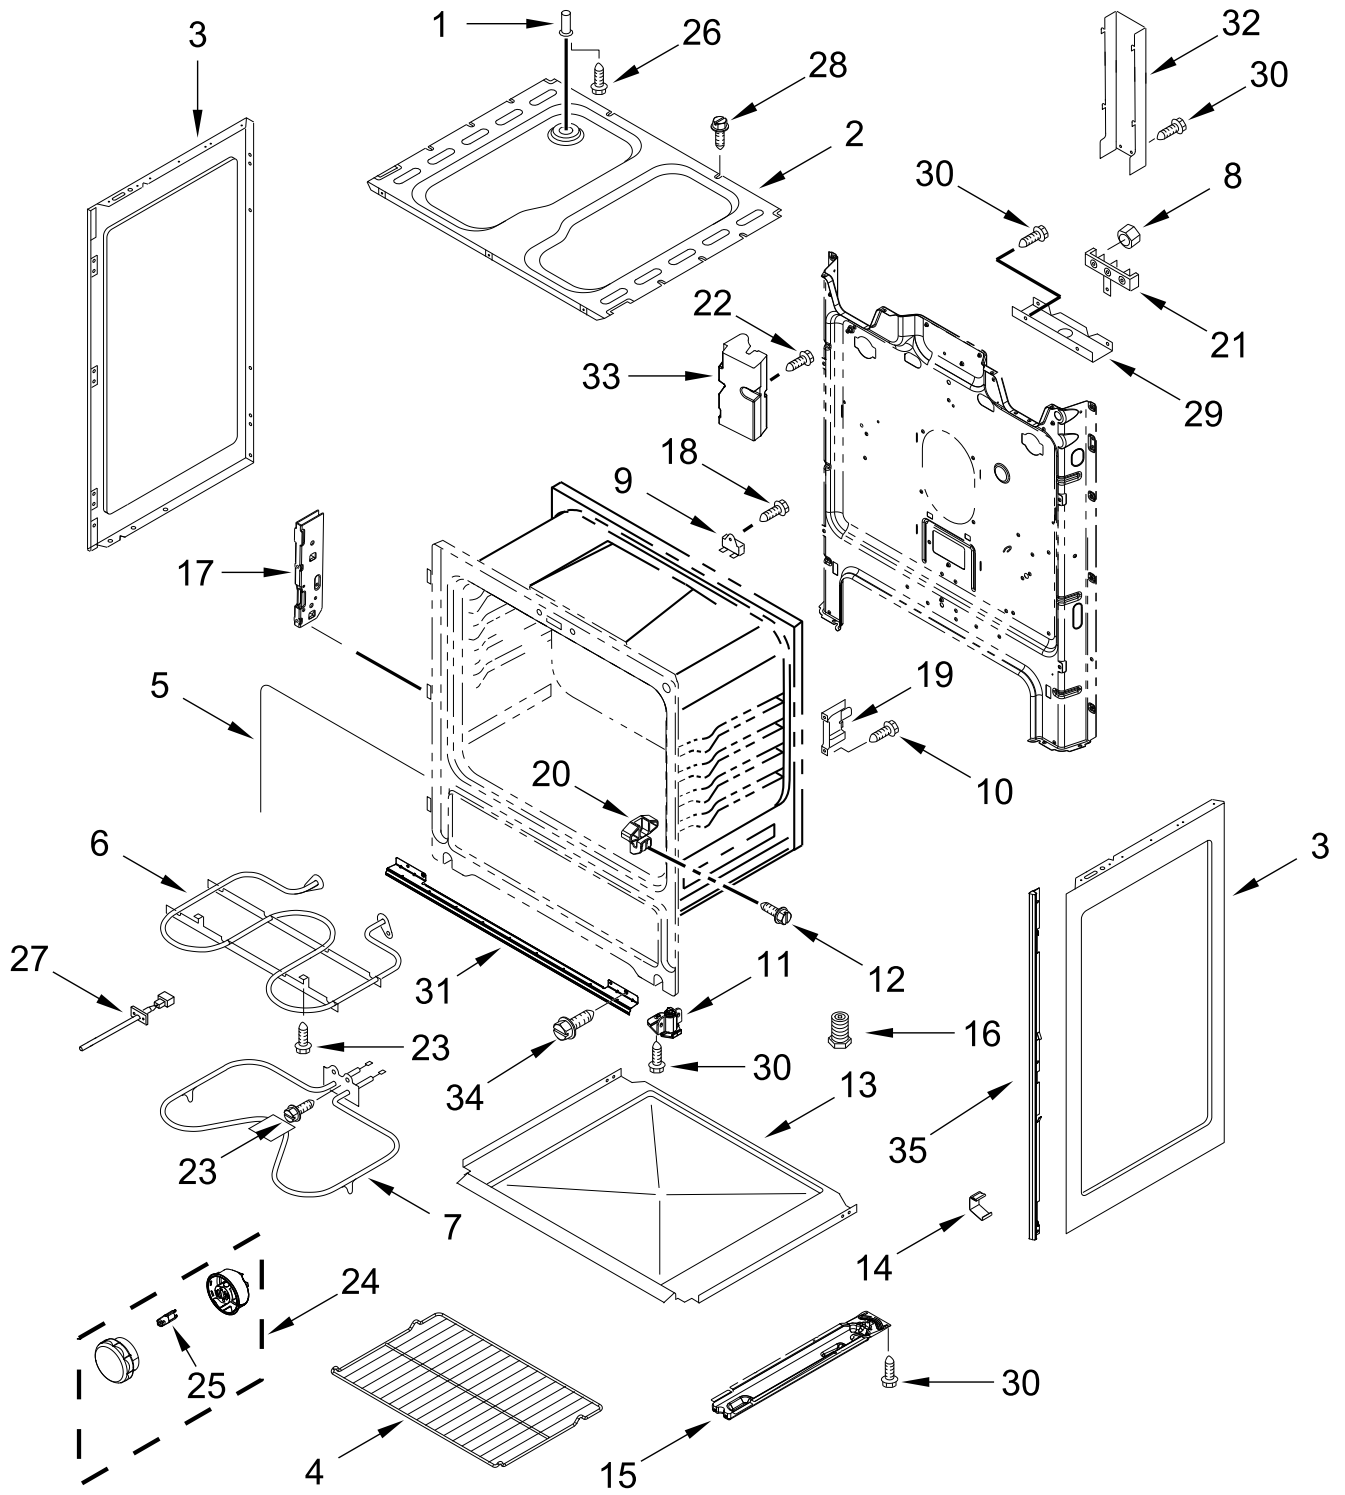

CHASSIS PARTS

CHASSIS PARTS

<u>Illus. No.</u>	<u>Part No.</u>	<u>Description</u>
1	W11222267	Tube, Vent
2	W11380208	Box, Burner
3		Panel, Side
	W10162245	Black
	W10575396	White
4	W11173792	Rack, Oven
5	W10129032	Seal, Door
6	W10308476	Element, Broil
7	W11022836	Element, Bake
8	3400029	Nut
9	3196548	Fuse, Thermal
10	3196169	Screw
11	W10341186	Front Foot Assembly
12	W10067840	Screw
13	8054068	Retainer, Insulation
14	W10137382	Clip, Panel

<u>Illus. No.</u>	<u>Part No.</u>	<u>Description</u>
15	W10390008	Base Rail Assembly (Left)
	W10390007	Base Rail Assembly (Right)
16	W10058460	Foot, Leveling
17	W10289077	Receiver, Hinge
18	3196172	Screw
19	W10404688	Clip, Oven Support
20	W10674705	Glide, Drawer Front
21	W10245259	Block, Terminal
22	W11034869	Screw
23	3196174	Screw
24	W11634772	Light Assembly
25	W10571723	Bulb, Halogen 40 Watts
26	3196567	Screw

<u>Illus. No.</u>	<u>Part No.</u>	<u>Description</u>
27	W10181986	Sensor, Oven
28	3196165	Screw
29	3186034	Bracket, Service
30	3196178	Screw
31	W11464547	Bracket, Front Frame
32	W10326122	Cover, Terminal Block
33	W10910404	Counterweight
34	3196560	Screw
35	W11510560	Barrier Rail, Rubber (Left and Right)
		FOLLOWING PARTS NOT ILLUSTRATED
	8273263	Insulation, Wrap
	8272611	Insulation, Back