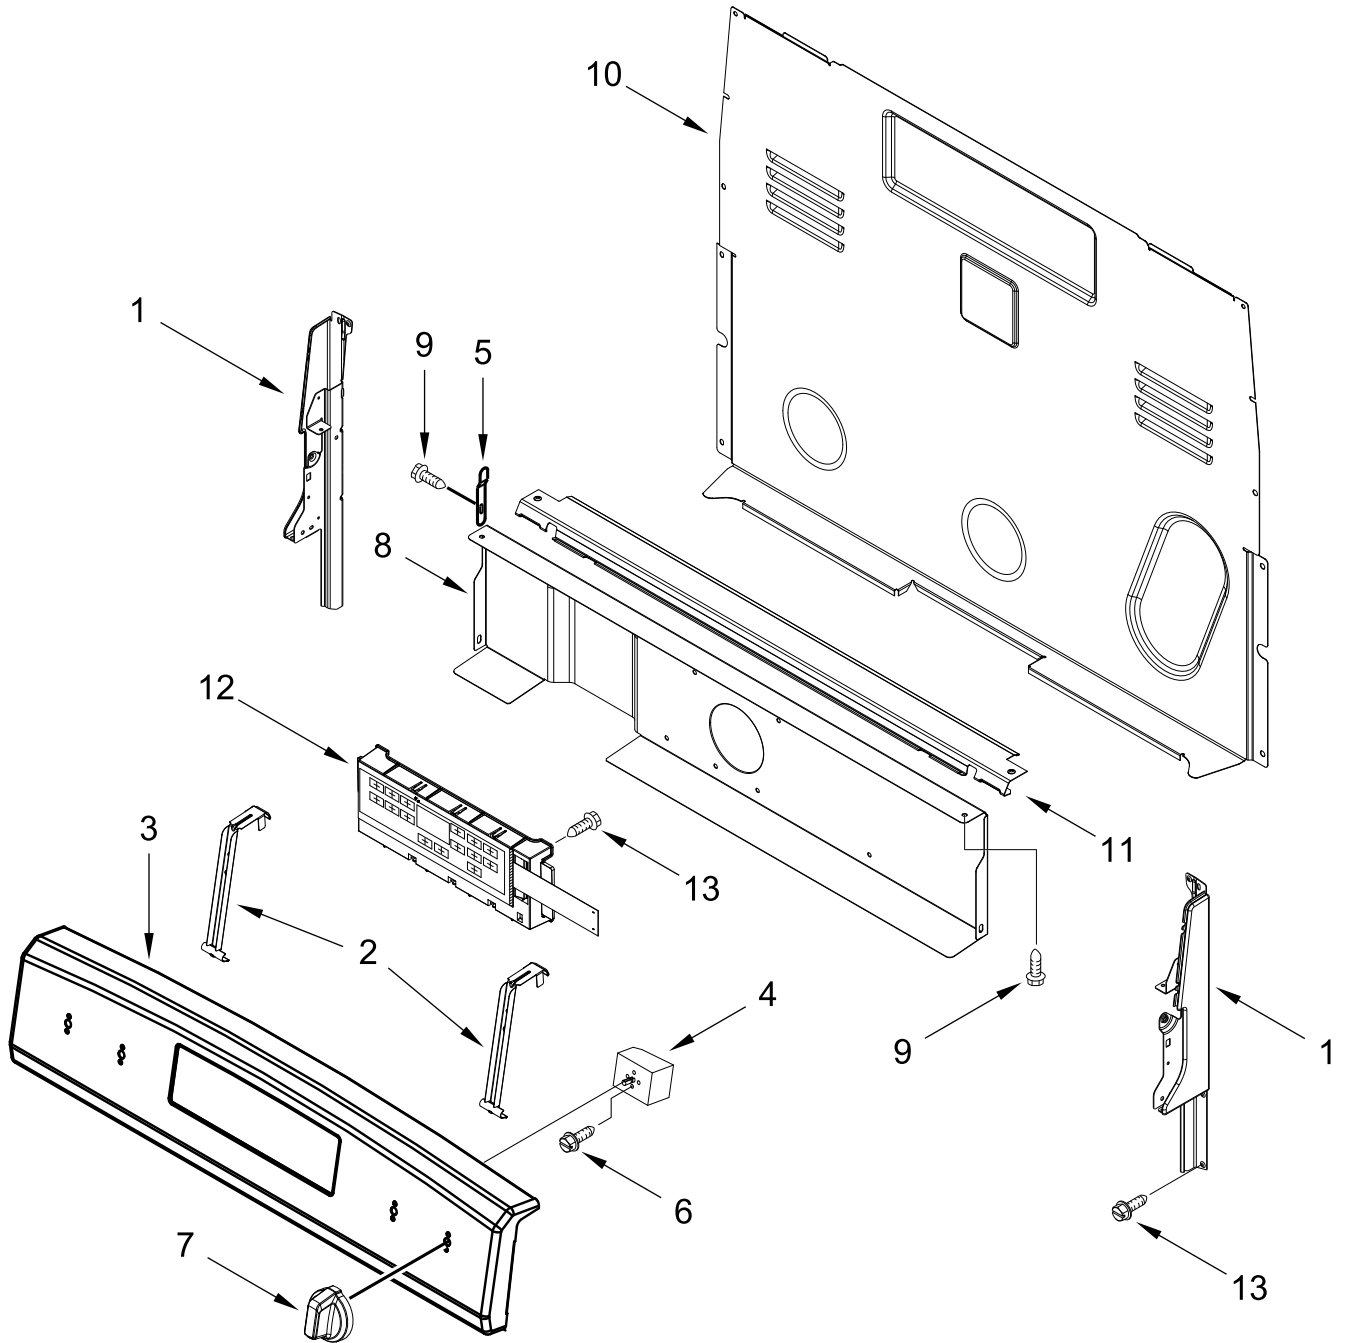

AMANA®

ELECTRIC RANGE

MODELS:

ACR4303MFB8 (Black)

ACR4303MFW8 (White)

COOKTOP PARTS

COOKTOP PARTS

<u>Illus. No.</u>	<u>Part No.</u>	<u>Description</u>	<u>Illus. No.</u>	<u>Part No.</u>	<u>Description</u>	<u>Illus. No.</u>	<u>Part No.</u>	<u>Description</u>
1		Literature Parts	5	3196178	Screw	11	814399	Receptacle, Element
	W11509598	User Instructions	6	3195812	Rod, Support			FOLLOWING PARTS NOT ILLUSTRATED
	W11481066	Quick Start Guide	7	7101P485-60	Screw, Anti-Tip Kit			
	W11401726	Tech Sheet	8	3196154	Screw	W11452635		Harness, Main
2	W10196406	Bowl, Drip (6 in)	9	W11364019	Element, Coil Heating (2400W)	W11134595		Harness, Cooktop
		(Right Front and Left Rear)			(Left Front and Right Rear)	4449154		Screw (Used for Cooktop Harness)
	W10196405	Bowl, Drip (8 in)	W11364018		Element, Coil Heating (1500W)	W10281322		Kit, Bare Wire Adapter Block
		(Left Front and Right Rear)			(Right Front and Left Rear)			
3		Cooktop	10	W11379945	Bracket, Anti-Tip			
	3186233	Black						
	3186231	White						
4	3195060	Hinge, Cooktop						

CONTROL PANEL PARTS

CONTROL PANEL PARTS

<u>Illus.</u> <u>No.</u>	<u>Part No.</u>	<u>Description</u>	<u>Illus.</u> <u>No.</u>	<u>Part No.</u>	<u>Description</u>	<u>Illus.</u> <u>No.</u>	<u>Part No.</u>	<u>Description</u>
1		Endcap	4	3148952	Switch, Infinite (Yellow)	8	W10134247	Shield, Heat
	W11130372	Black (Left)			(Right Front and Left Rear)	9	3196165	Screw
	W11130379	Black (Right)				10	8272473	Cover, Upper Rear
	W11130371	White (Left)				11	W10525121	Bracket, Console Mounting
	W11130378	White (Right)		3148954	Switch, Infinite (Orange)	12		Control, Electronic (LCX)
2	W10695491	Bracket, Control			(Left Front and Right Rear)		W11511568	Black
3		Panel, Control					W11511570	White
	W11157013	Black	5	3196200	Clip, Spring	13	3196178	Screw
	W11157012	White	6	3400882	Screw			
			7		Knob, Infinite			
				W10844801	Black			
				W10844800	White			