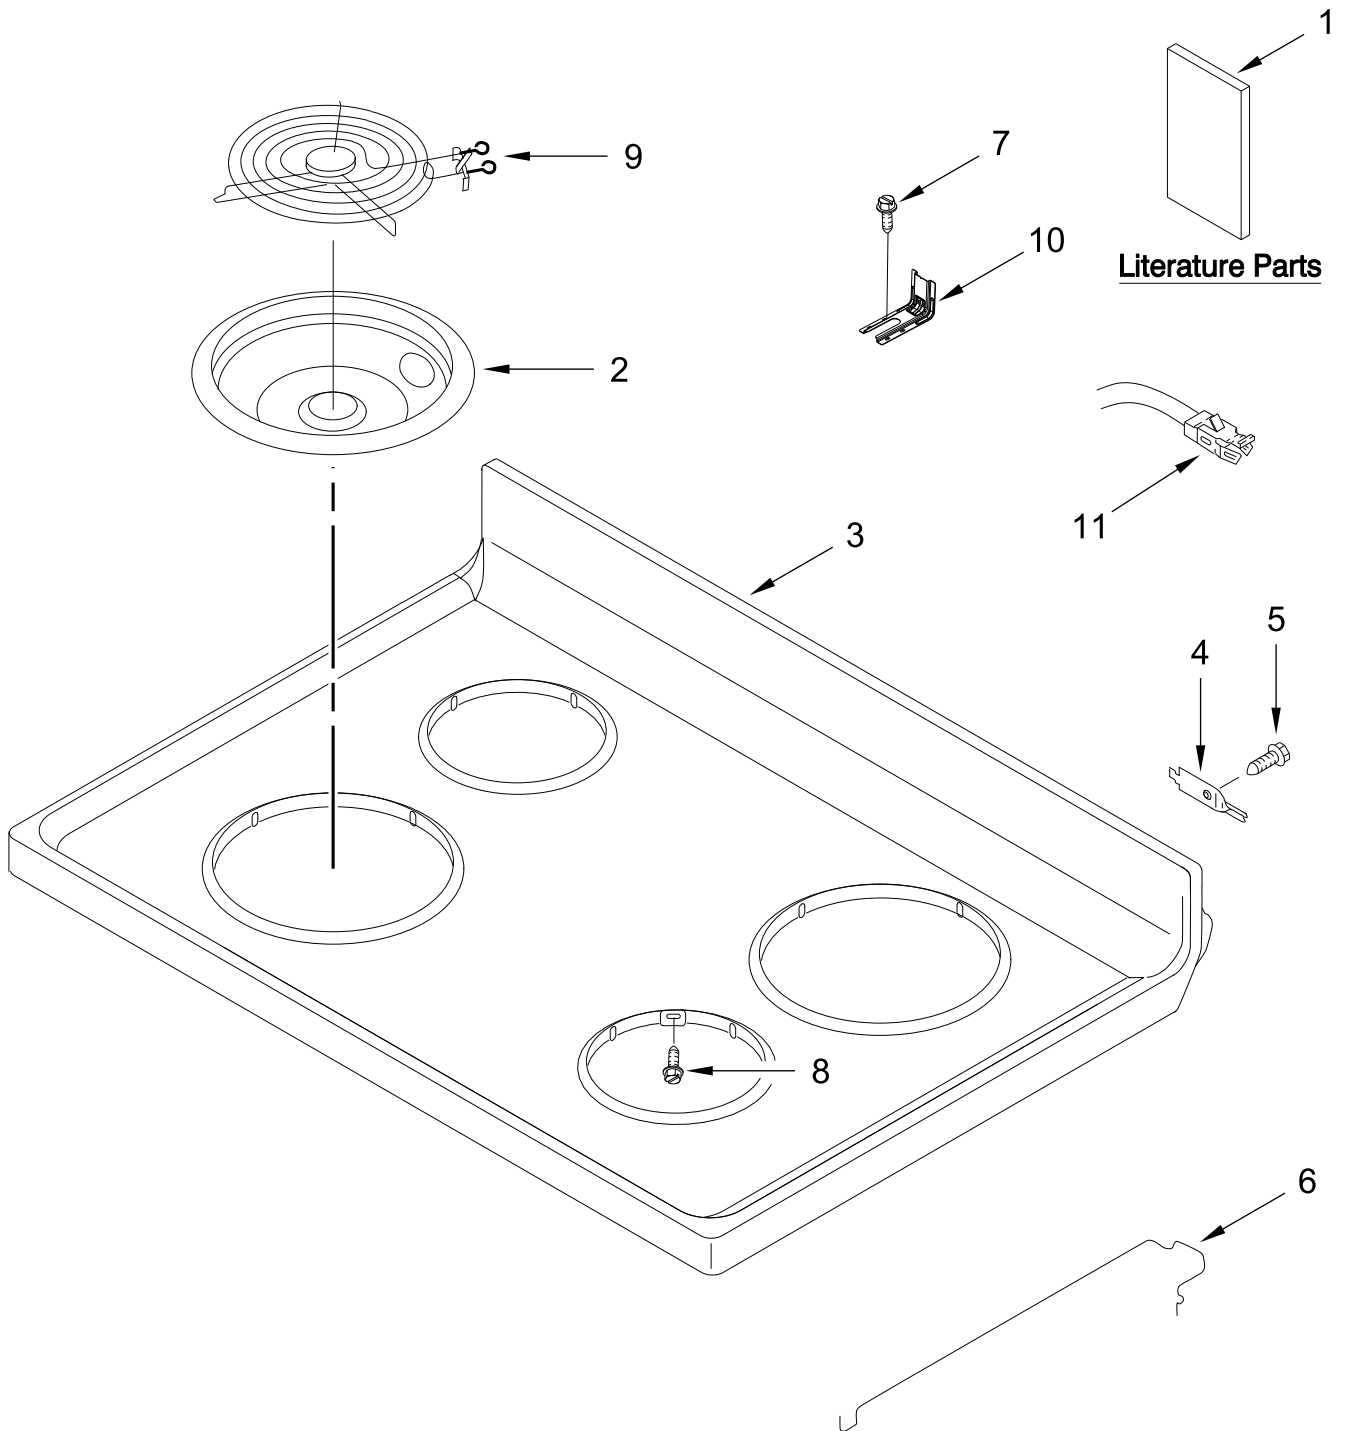

AMANA®

ELECTRIC RANGE

MODELS:

ACR4303MFB8 (Black)

ACR4303MFW8 (White)

COOKTOP PARTS

COOKTOP PARTS

<u>Illus. No.</u>	<u>Part No.</u>	<u>Description</u>	<u>Illus. No.</u>	<u>Part No.</u>	<u>Description</u>	<u>Illus. No.</u>	<u>Part No.</u>	<u>Description</u>
1		Literature Parts	5	3196178	Screw	11	814399	Receptacle, Element
	W11509598	User Instructions	6	3195812	Rod, Support			FOLLOWING PARTS NOT ILLUSTRATED
	W11481066	Quick Start Guide	7	7101P485-60	Screw, Anti-Tip Kit			
	W11401726	Tech Sheet	8	3196154	Screw	W11452635		Harness, Main
2	W10196406	Bowl, Drip (6 in)	9	W11364019	Element, Coil Heating (2400W)	W11134595		Harness, Cooktop
		(Right Front and Left Rear)			(Left Front and Right Rear)	4449154		Screw (Used for Cooktop Harness)
	W10196405	Bowl, Drip (8 in)	W11364018		Element, Coil Heating (1500W)	W10281322		Kit, Bare Wire Adapter Block
		(Left Front and Right Rear)			(Right Front and Left Rear)			
3		Cooktop	10	W11379945	Bracket, Anti-Tip			
	3186233	Black						
	3186231	White						
4	3195060	Hinge, Cooktop						

CONTROL PANEL PARTS

CONTROL PANEL PARTS

<u>Illus.</u> <u>No.</u>	<u>Part No.</u>	<u>Description</u>	<u>Illus.</u> <u>No.</u>	<u>Part No.</u>	<u>Description</u>	<u>Illus.</u> <u>No.</u>	<u>Part No.</u>	<u>Description</u>
1		Endcap	4	3148952	Switch, Infinite (Yellow)	8	W10134247	Shield, Heat
	W11130372	Black (Left)			(Right Front and Left Rear)	9	3196165	Screw
	W11130379	Black (Right)				10	8272473	Cover, Upper Rear
	W11130371	White (Left)				11	W10525121	Bracket, Console Mounting
	W11130378	White (Right)		3148954	Switch, Infinite (Orange)	12		Control, Electronic (LCX)
2	W10695491	Bracket, Control			(Left Front and Right Rear)		W11511568	Black
3		Panel, Control					W11511570	White
	W11157013	Black	5	3196200	Clip, Spring	13	3196178	Screw
	W11157012	White	6	3400882	Screw			
			7		Knob, Infinite			
				W10844801	Black			
				W10844800	White			