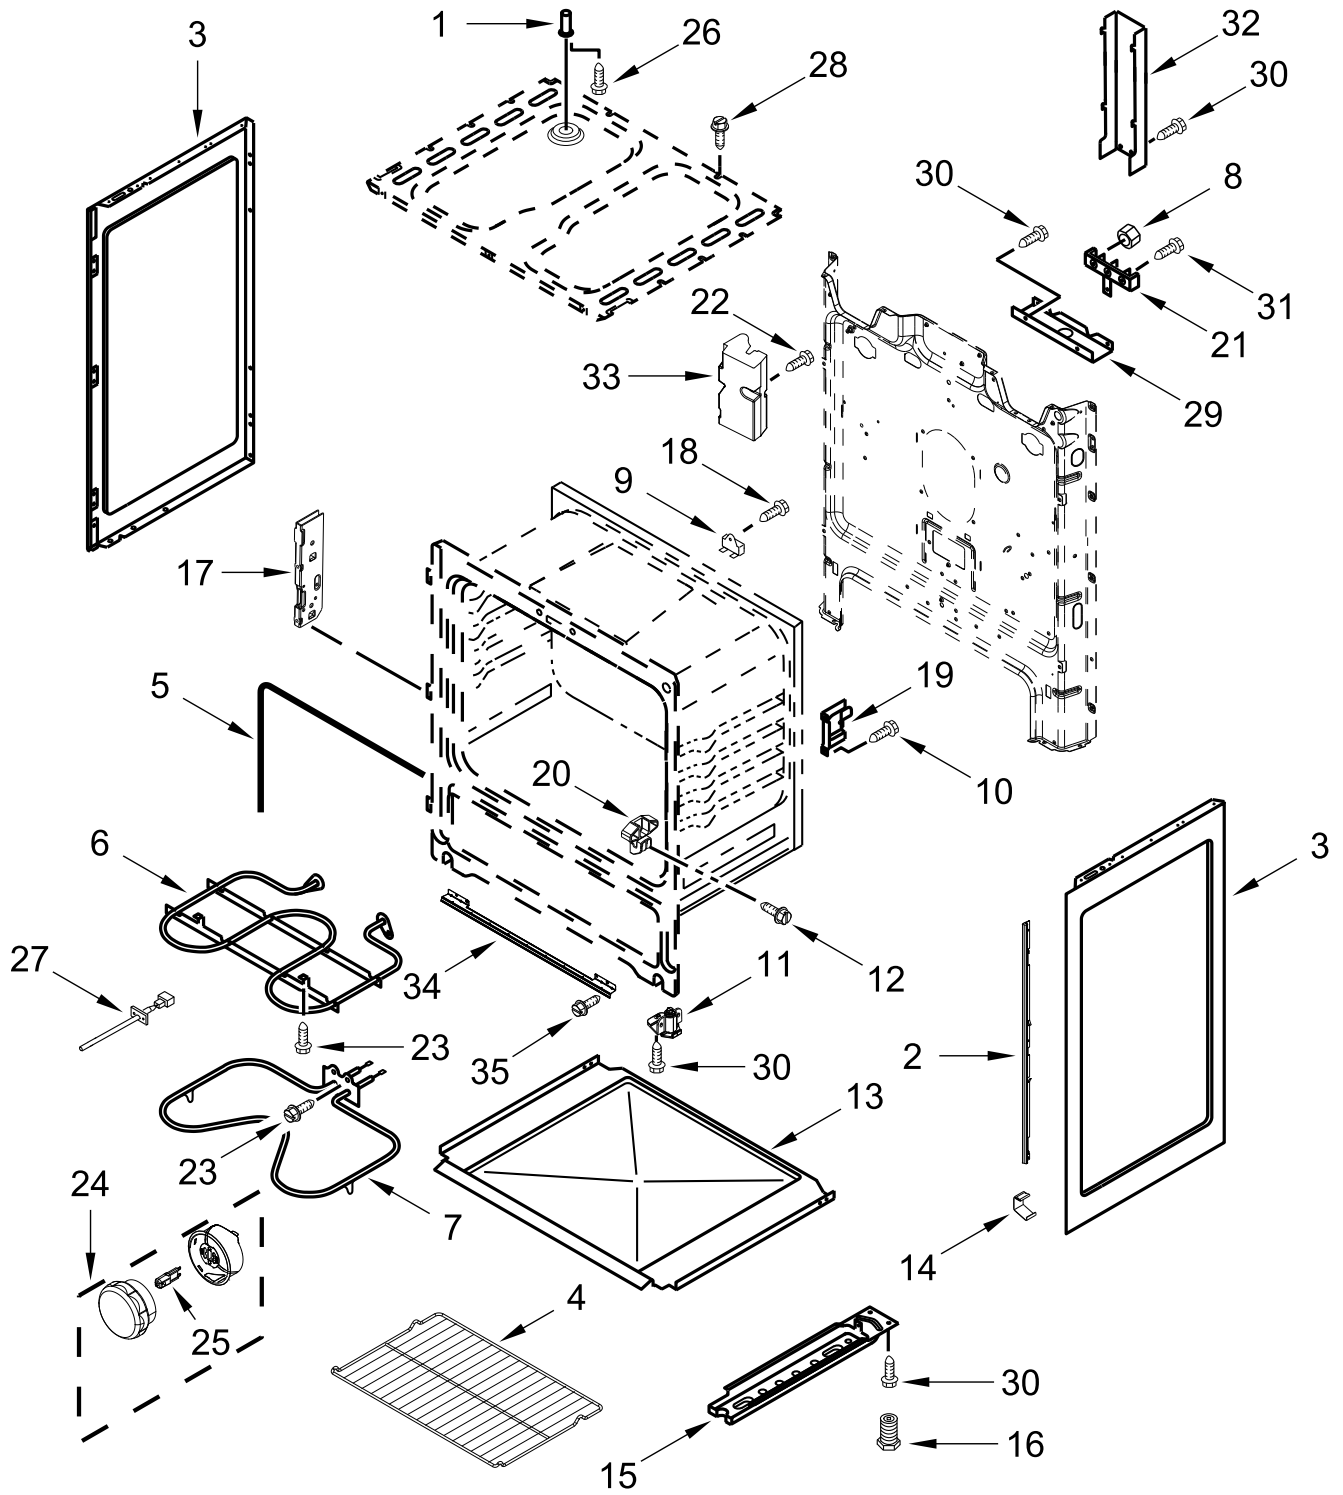

CHASSIS PARTS

CHASSIS PARTS

<u>Illus. No.</u>	<u>Part No.</u>	<u>Description</u>	<u>Illus. No.</u>	<u>Part No.</u>	<u>Description</u>	<u>Illus. No.</u>	<u>Part No.</u>	<u>Description</u>
1	W11222267	Tube, Vent	15	W10390008	Base Rail Assembly (Left)	27	W10181986	Sensor, Oven
2	W11510560	Barrier Rail, Rubber (Left and Right)		W10390007	Base Rail Assembly (Right)	28	3196165	Screw
3		Panel, Side				29	3186034	Bracket, Service
	W10162245	Black	16	W10058460	Foot, Leveling	30	3196178	Screw
4	W11173792	Rack, Oven	17	W10289077	Receiver, Hinge	31	3400016	Screw
5	W10129032	Seal, Door	18	3196172	Screw	32	W10326122	Cover, Terminal Block
6	W10308476	Element, Broil	19	W10404688	Clip, Oven Support	33	W10910404	Counterweight
7	W11022836	Element, Bake	20	W10674705	Glide, Drawer Front	34	W11464547	Bracket, Front Frame
8	3400029	Nut	21	W10245259	Block, Terminal	35	3196560	Screw
9	3196548	Fuse, Thermal	22	W11034869	Screw			FOLLOWING PARTS NOT ILLUSTRATED
10	3196169	Screw	23	3196174	Screw		8273263	Insulation, Wrap
11	W10341186	Front Foot Assembly	24	W11634772	Light Assembly		8272611	Insulation, Back
12	W10067840	Screw	25	W10571723	Bulb, Halogen 40 Watts			
13	8054068	Retainer, Insulation	26	3196567	Screw			
14	W10137382	Clip, Panel