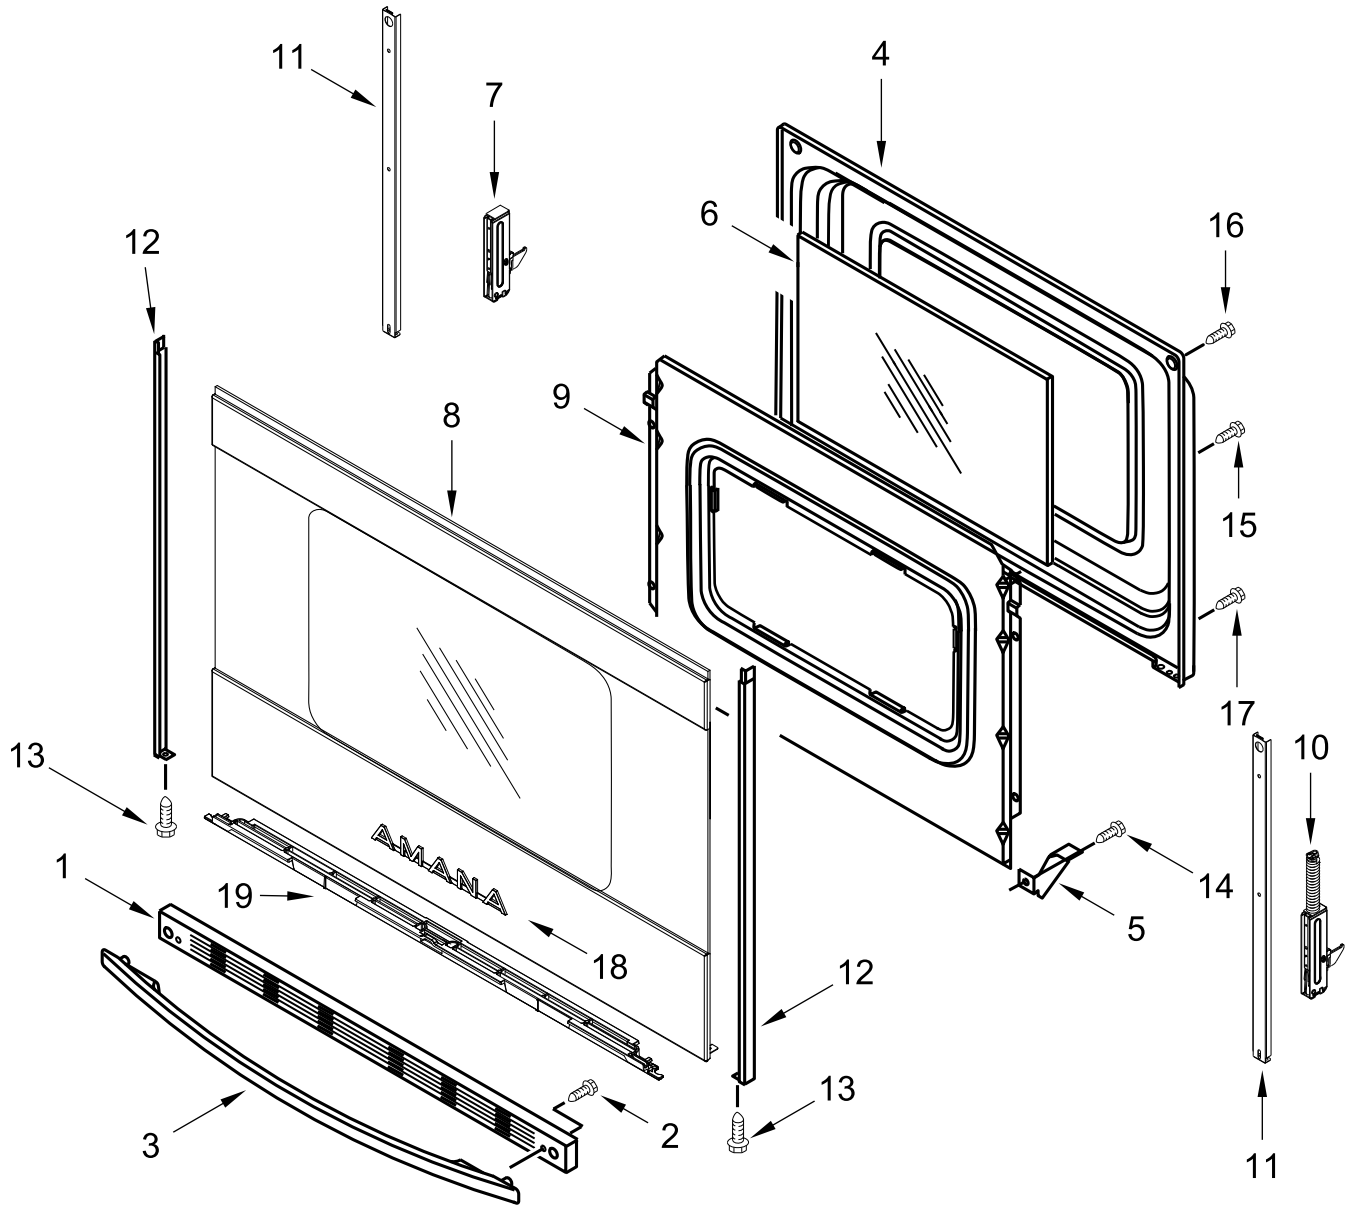

DOOR PARTS

DOOR PARTS

<u>Illus.</u> <u>No.</u>	<u>Part No.</u>	<u>Description</u>	<u>Illus.</u> <u>No.</u>	<u>Part No.</u>	<u>Description</u>	<u>Illus.</u> <u>No.</u>	<u>Part No.</u>	<u>Description</u>
1		Trim, Top	8		Glass Assembly, Outer Door	13	W10327235	Screw
	W10310922	Black				14	3196165	Screw
2	W10168559	Screw		W11602914	Stainless	15	W10031790	Screw
3		Handle, Door	9	W11380221	Retainer, Insulation	16	W10200660	Screw
	W10323589	Black	10	W10299225	Hinge, Active	17	W10031780	Screw
4	9761344	Liner, Door	11	W11379944	Strap, Door	18		Badge
5	W10137382	Clip, Panel	12		Trim, Side		W10846752	Stainless
6	W11367326	Glass, Inner		W10746436	Black (Left)	19	W11440159	Trim, Bottom Door
7	W10299227	Hinge, Door (Passive)		W10746435	Black (Right)