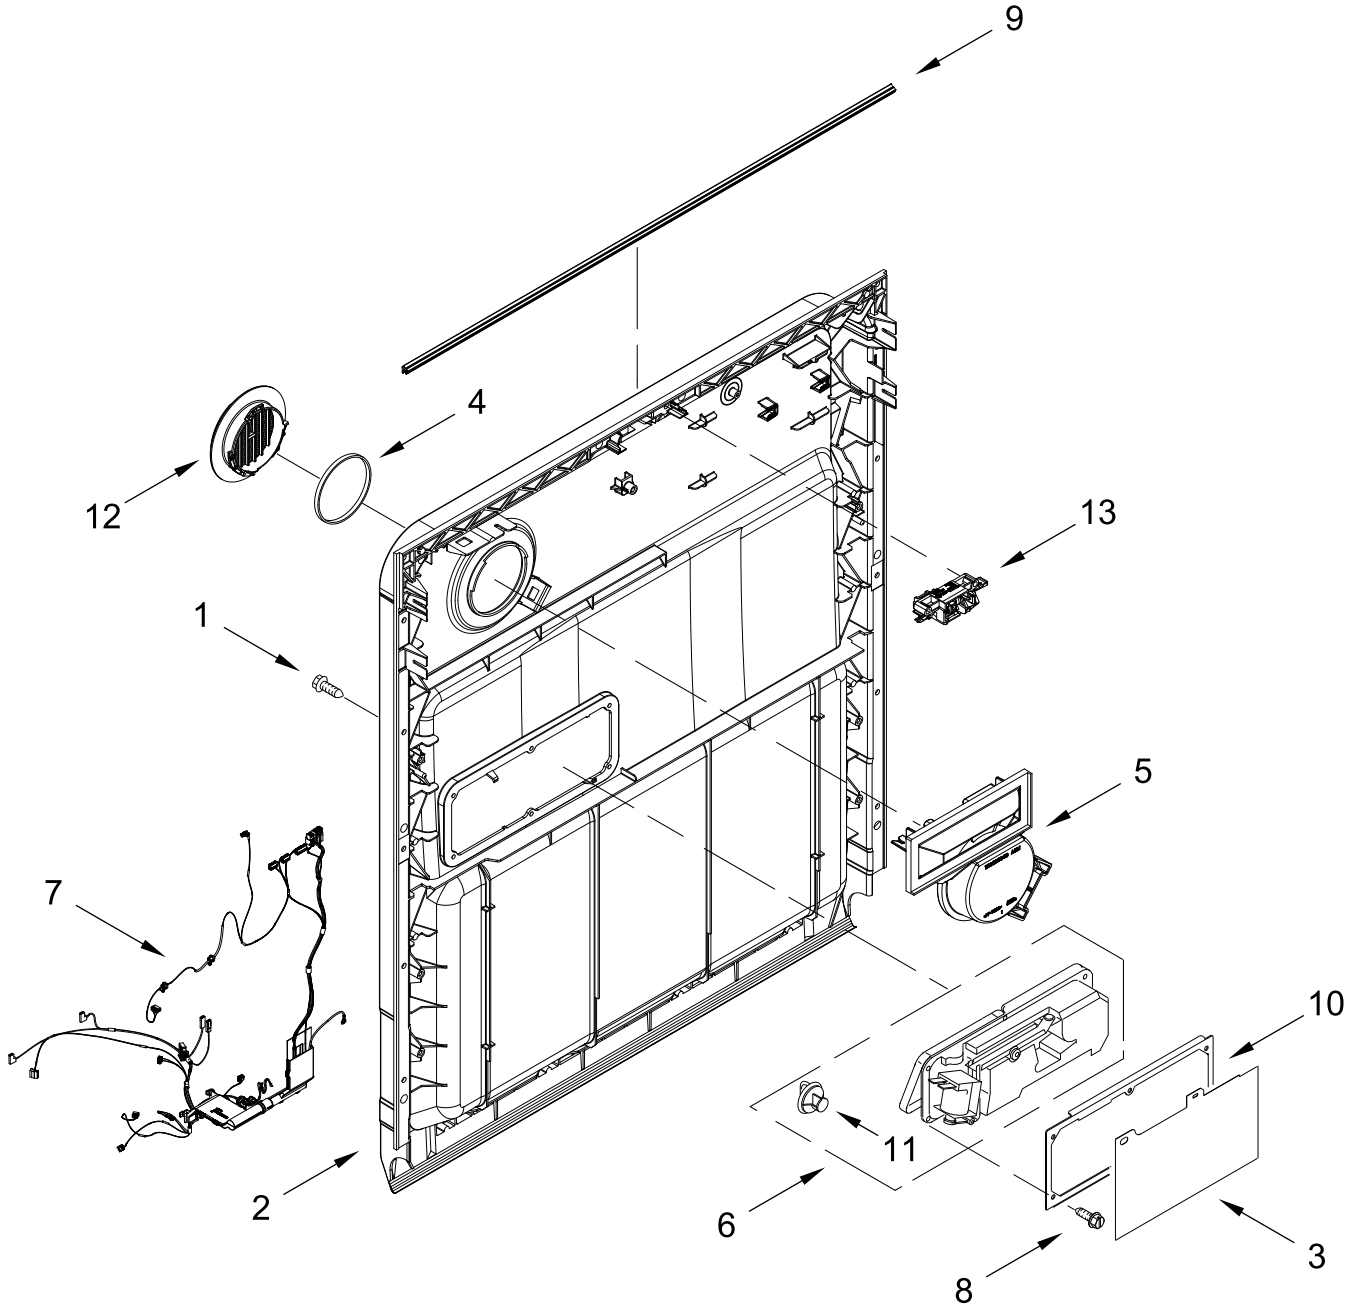

INNER DOOR PARTS

INNER DOOR PARTS

<u>Illus.</u> <u>No.</u>	<u>Part No.</u>	<u>Description</u>	<u>Illus.</u> <u>No.</u>	<u>Part No.</u>	<u>Description</u>	<u>Illus.</u> <u>No.</u>	<u>Part No.</u>	<u>Description</u>
1	W10348409	Screw	5	W10329609	Vent Assembly (Includes Item 4)	9	W10274923	Seal, Console/Door
2	W11467680	Inner Door (Also Order Item 4)	6	W10428217	Dispenser, Assembly	10	W10462232	Bracket, Dispenser
3	W10482094	Cover, Dispenser	7	W11519171	Wiring Harness	11	W10524922	Cap, Rinse Aid
4	8269259	Gasket, Vent	8	W10177098	Screw	12	W10334900	Bezel, Vent
						13	W10574864	Latch Assembly (Includes Switch)