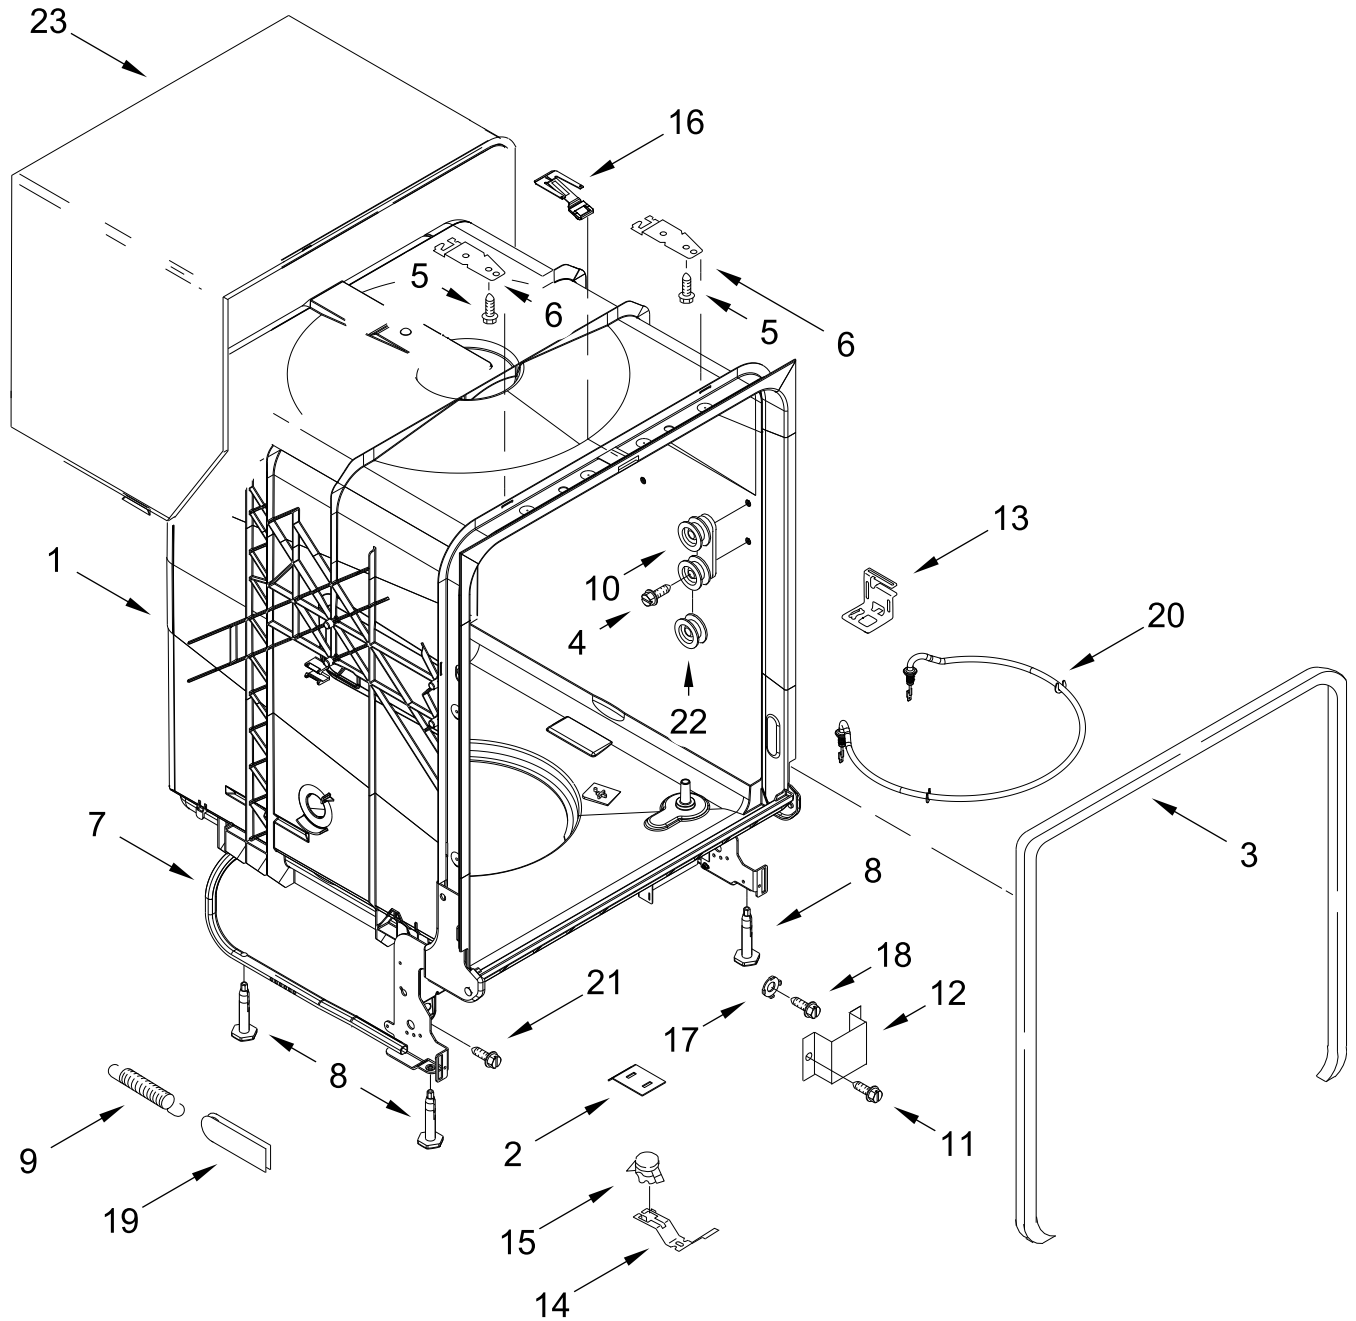

TUB AND FRAME PARTS

TUB AND FRAME PARTS

<u>Illus.</u> <u>No.</u>	<u>Part No.</u>	<u>Description</u>	<u>Illus.</u> <u>No.</u>	<u>Part No.</u>	<u>Description</u>	<u>Illus.</u> <u>No.</u>	<u>Part No.</u>	<u>Description</u>
1	W11467711	Tub Assembly (Includes Heater Assembly)	10	8575897	Wheel Assembly	19	8268990	Bushing, Door Spring
			11	3400892	Screw	20	W10441445	Heater Element Assembly
2	W11521240	Shield, Thermostat	12	8268991	Cover, Terminal Box			(Includes Heater Washer & Nut)
3	W11425053	Seal, Tub	13	W10732961	Bracket, Heater Support			NOTE: If heater element is removed, it must be replaced.
4	W10341745	Screw	14	W10539489	Clip, Thermostat			
5	3367670	Screw	15	3371618	Thermostat			
6	8269145	Bracket, Undercounter	16	W10544004	Strike, Latch	21	3400014	Screw, Grounding
7	W10304231	Support, Bottom	17	3378128	Washer, Pronged Cup	22	8270018	Wheel
8	W10619352	Leveler, Leg	18	W10277003	Screw	23	W10866978	Shield, Tub Sound
9	W10337934	Spring, Door Balance