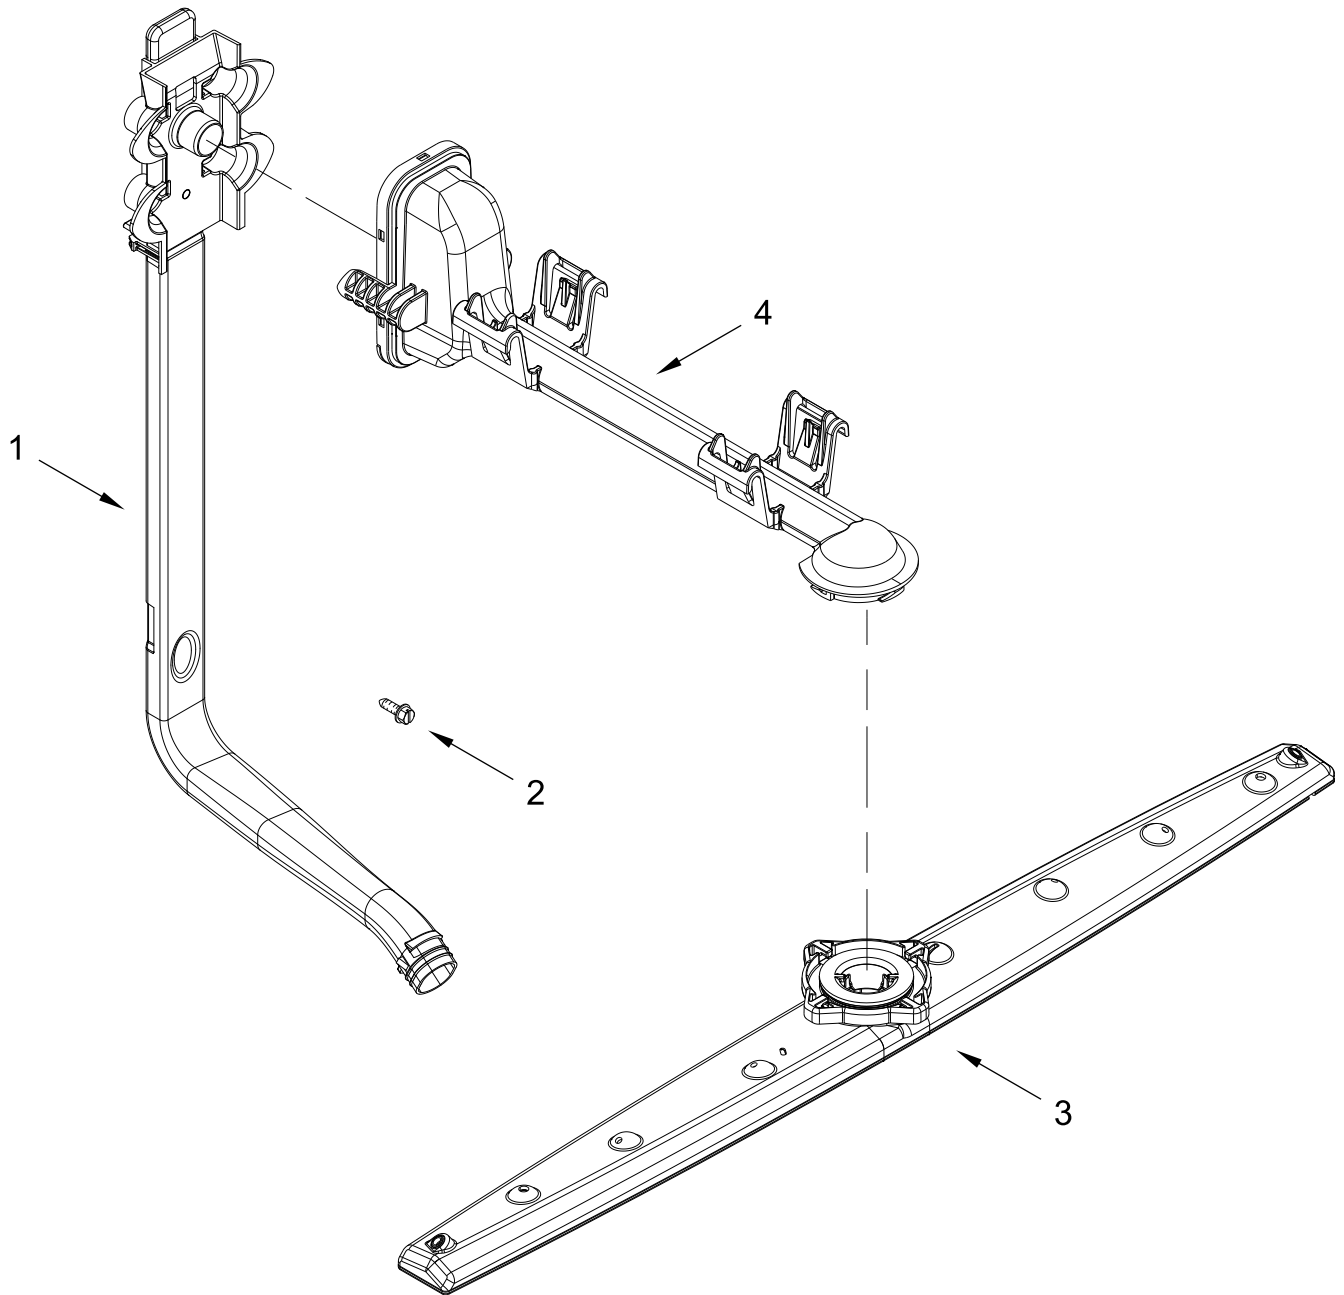

UPPER WASH AND RINSE PARTS

UPPER WASH AND RINSE PARTS

<u>Illus.</u> <u>No.</u>	<u>Part No.</u>	<u>Description</u>	<u>Illus.</u> <u>No.</u>	<u>Part No.</u>	<u>Description</u>
1	W11462355	Feed Tube Assembly	3	W10498900	Sprayarm
2	W10165274	Screw	4	W10340681	Manifold