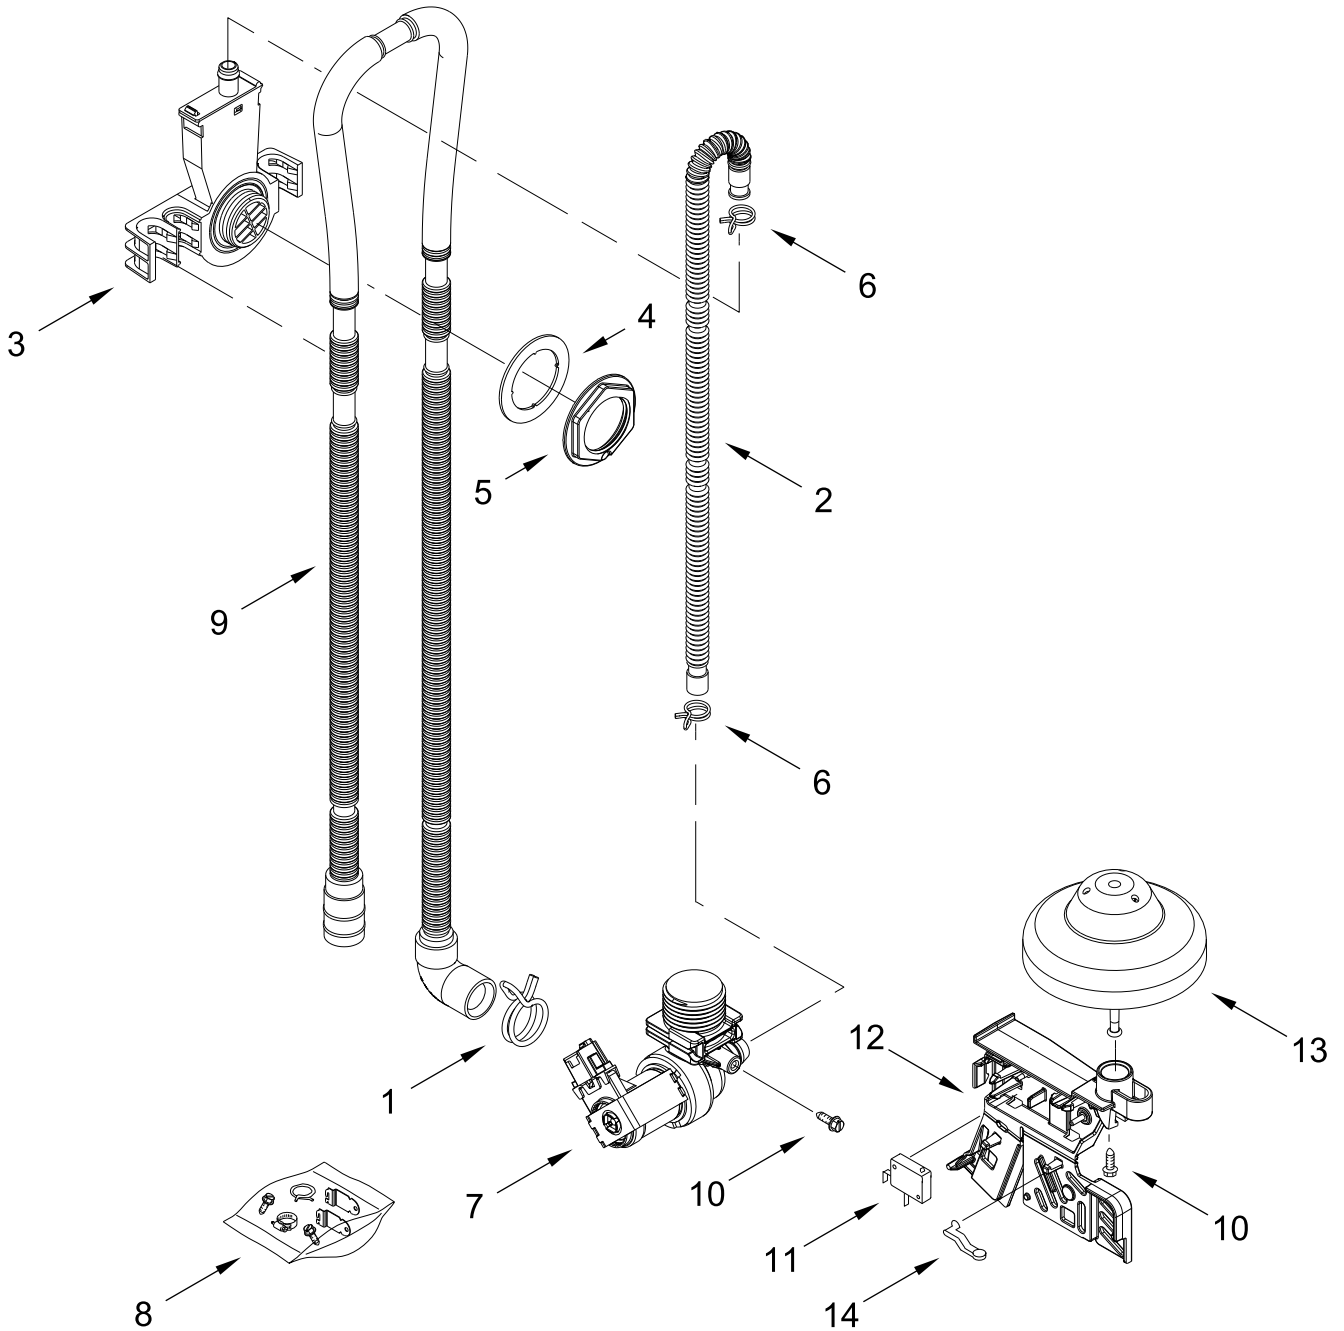

FILL, DRAIN AND OVERFILL PARTS

FILL, DRAIN AND OVERFILL PARTS

<u>Illus. No.</u>	<u>Part No.</u>	<u>Description</u>	<u>Illus. No.</u>	<u>Part No.</u>	<u>Description</u>	<u>Illus. No.</u>	<u>Part No.</u>	<u>Description</u>
1	370445	Clamp, Hose	6	371505	Clamp, Hose	10	304231	Screw
2	W10769066	Inlet Hose	7	W11130744	Fill Valve Assembly	11	W10195039	Switch, Overfill Control
3	W10195536	Inlet, Water (Also Order Item 4)	8	W10292152	Miscellaneous Parts Bag (Contains 2 Screws, 2 Clamps, & 2 Brackets)	12	W10316267	Standpipe, Overfill
4	8531323	Gasket				13	W10346525	Float & Retainer Assembly
5	W10508676	Nut, Inlet (Also Order Item 4)	9	W10545278	Drain loop with check valve assembly	14	W10195037	Lever, Overfill Switch