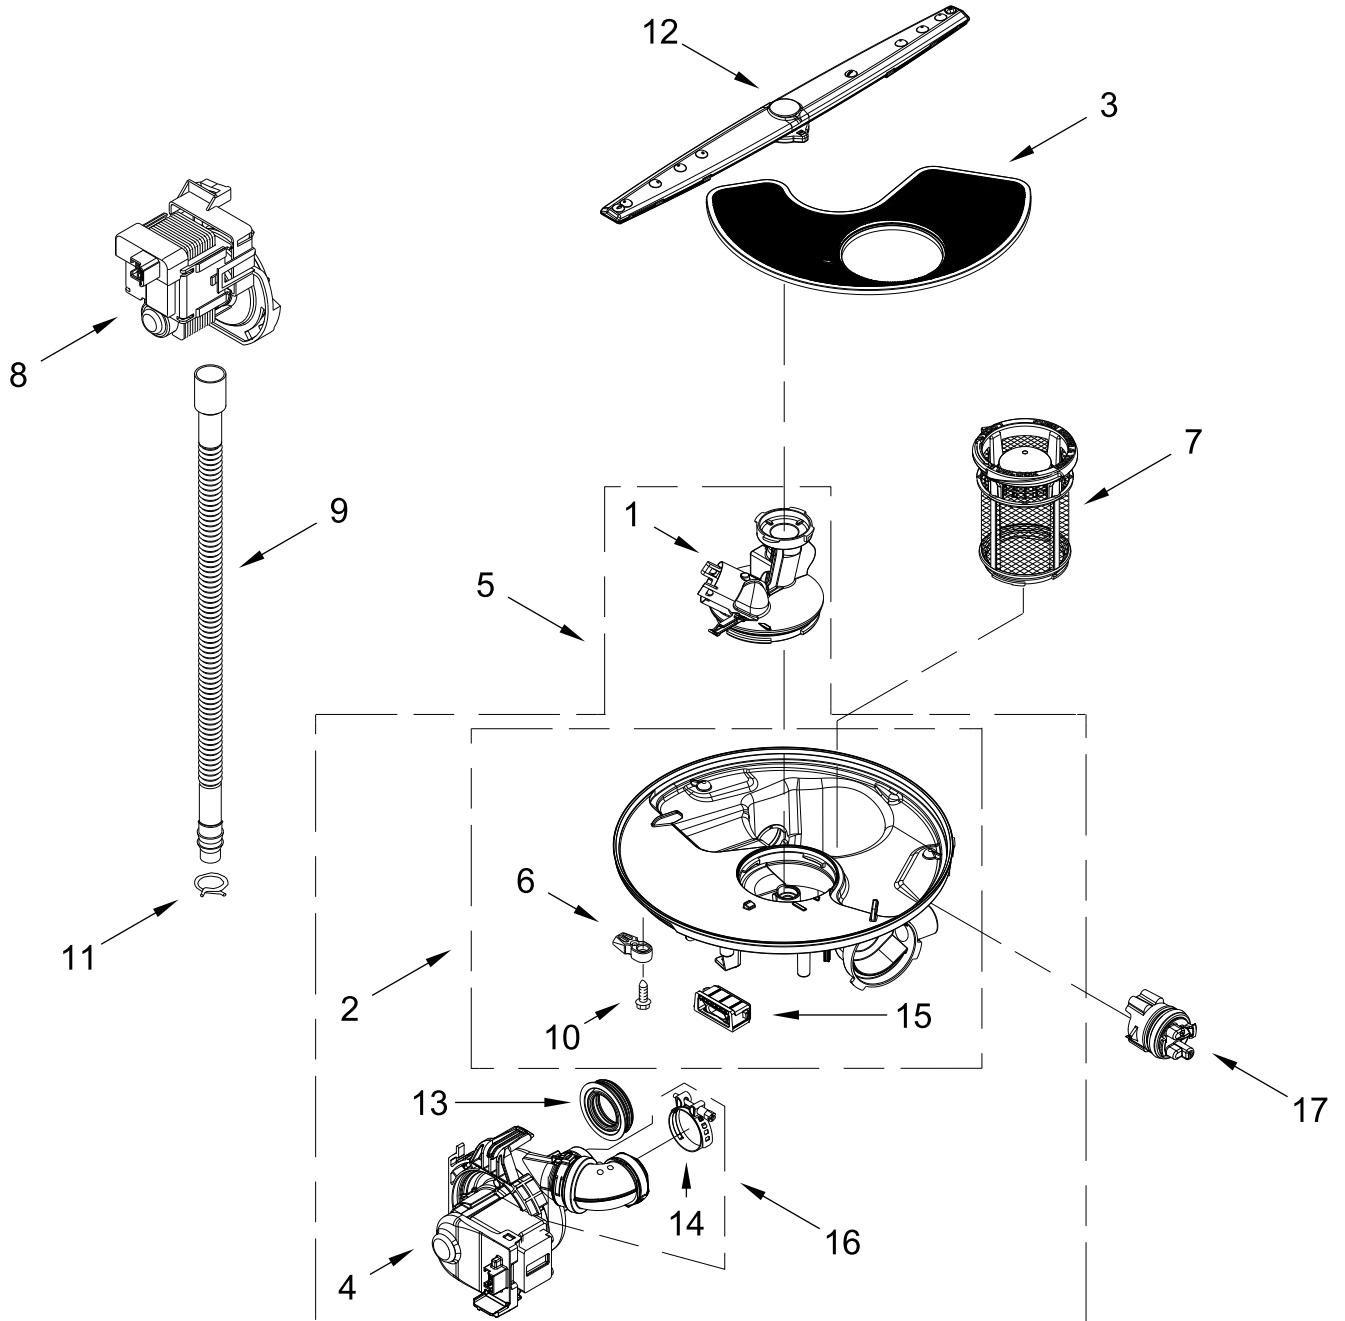

PUMP, WASHARM AND MOTOR PARTS

PUMP, WASHARM AND MOTOR PARTS

<u>Illus.</u> <u>No.</u>	<u>Part No.</u>	<u>Description</u>	<u>Illus.</u> <u>No.</u>	<u>Part No.</u>	<u>Description</u>	<u>Illus.</u> <u>No.</u>	<u>Part No.</u>	<u>Description</u>
1	W10455271	Cover, Outlet	6	W10372113	Tab, Sump	15	W10195086	Motor, Isolator
2	W10482462	Sump With Seal (Also Order Items 13 & 16)	7	W10789806	Filter Cup Assembly	16	W10445975	Hose Assembly (Includes 2 Clamps)
3	W10463906	Screen	8	W10724439	Pump, Drain	17	W11525024	Sensor, Temperature
4	W11521438	Motor (Also Order Items 13 & 16)	9	8269144	Hose, Drain			
5	W11525187	Sump & Motor Assembly	10	W10348407	Screw			
			11	370445	Clamp, Hose			
			12	W10491331	Sprayarm			
			13	W11182008	Grommet			
			14	W10169167	Clamp, Hose