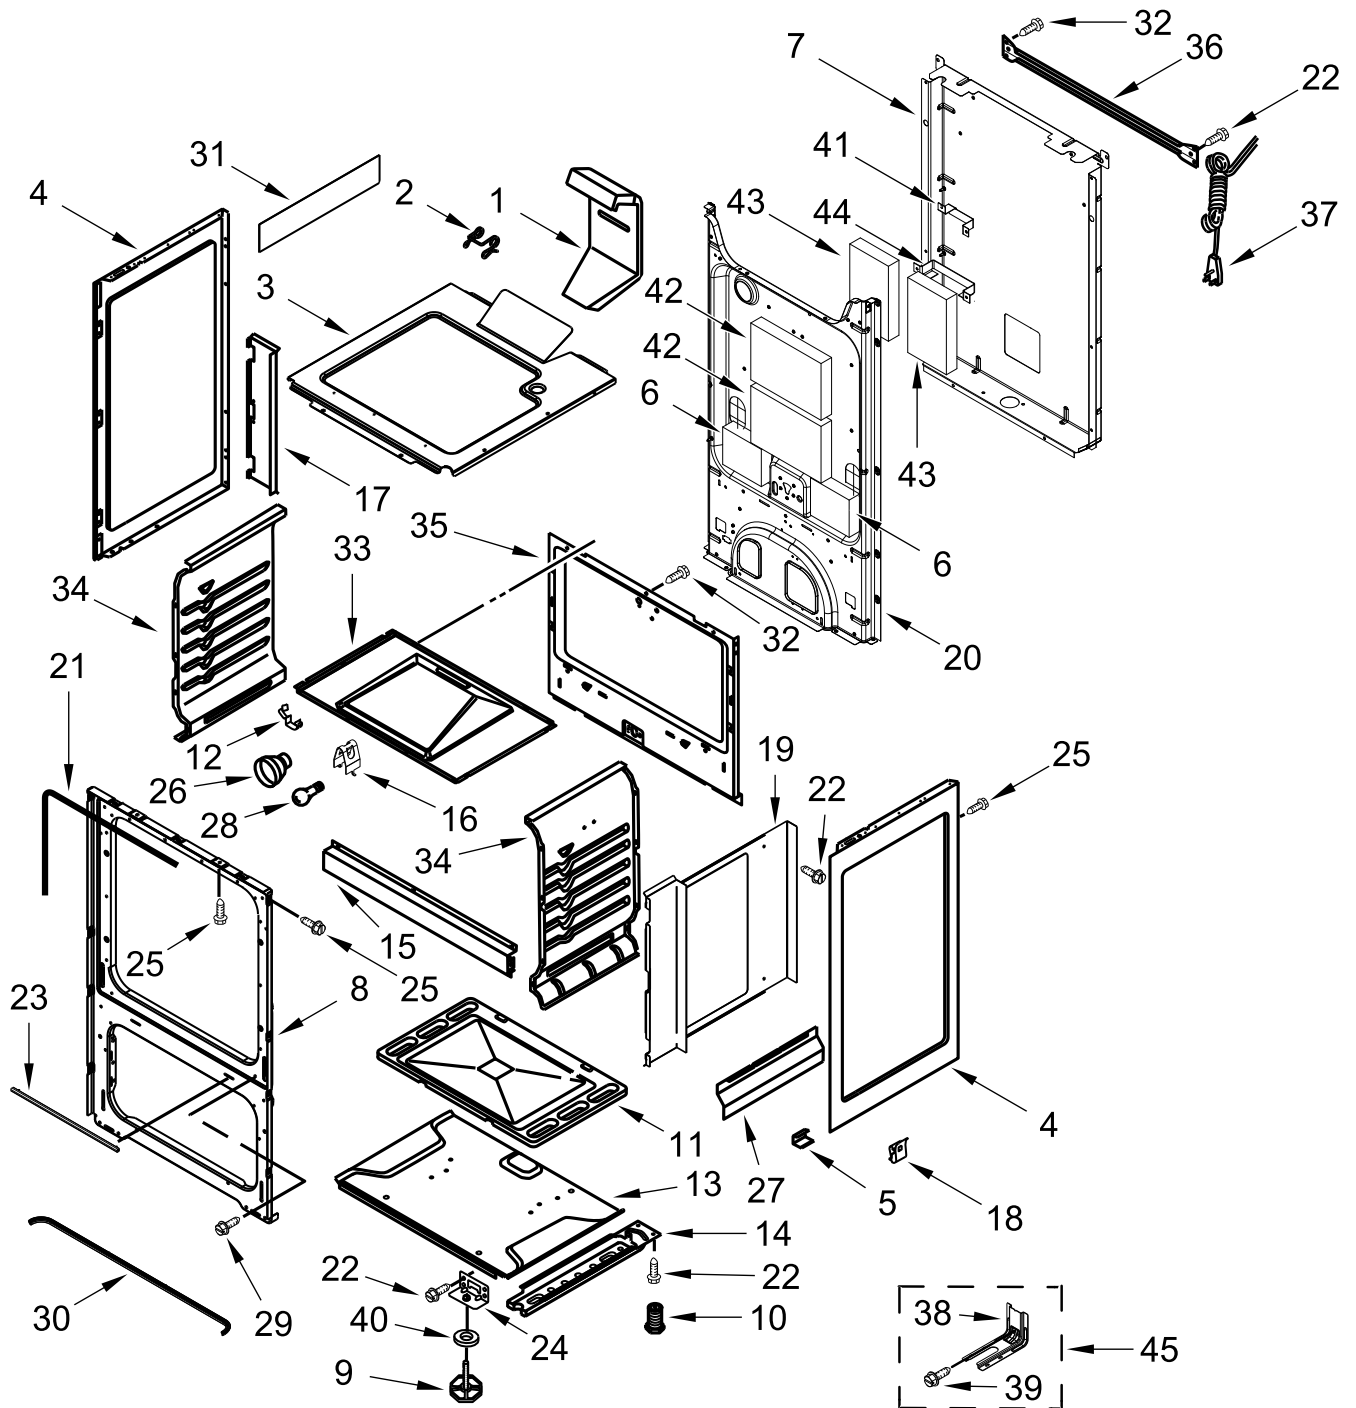

CHASSIS PARTS

CHASSIS PARTS

<u>Illus. No.</u>	<u>Part No.</u>	<u>Description</u>	<u>Illus. No.</u>	<u>Part No.</u>	<u>Description</u>	<u>Illus. No.</u>	<u>Part No.</u>	<u>Description</u>
1	W10116396	Box, Flue	18	98009179	U-Nut	35	W10180590	Back, Oven
2	98013690	Spring, Torsion (Flue Box)	19	W10121634	Baffle, Side	36	98010054	Support, Rear
3	W10168214	Box, Burner	20	98003944	Back, Main	37	W10193475	Power Cord
4		Panel, Side	21	W11522387	Seal, Oven	38	W10613666	Bracket, Anti-Tip
	W11501467	White	22	98006633	Screw	39	7101P485-60	Screw, Anti-Tip Kit
5	98005502	Clip, Oven Botton	23	W11522388	Seal, Door	40	98007193	Spacer
6	W10185442	Counterweight	24	98007126	Base, Foot	41	W11040327	Brick Support, Upper
7	W10165402	Cover, Main Rear	25	98006632	Screw	42	W10902689	Counterweight
8	W11513615	Frame, Front	26	W10554269	Socket - Oven Light	43	98006710	Counterweight
9	W10153610	Foot, Front	27	98007191	Shield, Heat (Lower)	44	W11036713	Support, Brick
10	W10058460	Foot, Leveling	28	W10788320	Bulb, Light	45	W10477747	Anti-Tip Kit
11	98004450	Bottom, Oven	29	98008545	Screw (Black)			FOLLOWING PARTS NOT ILLUSTRATED
12	98005642	Clip, Therm Bulb	30	W10555328	Seal, Broiler Door			
13	98003945	Baffle, Base	31	W10368736	Aluminum Foil	W10207891		Insulation, Top
14	98003830	Rail, Base	32	98006634	Screw	W10206735		Insulation, Wrap
15	98012912	Support, Oven Burner	33	98004448	Top, Oven			
16	98005642	Clip, Therm Bulb	34	98004452	Side, Oven (Right Hand)			
17	98006715	Shield, Channel		98004451	Side, Oven (Left Hand)