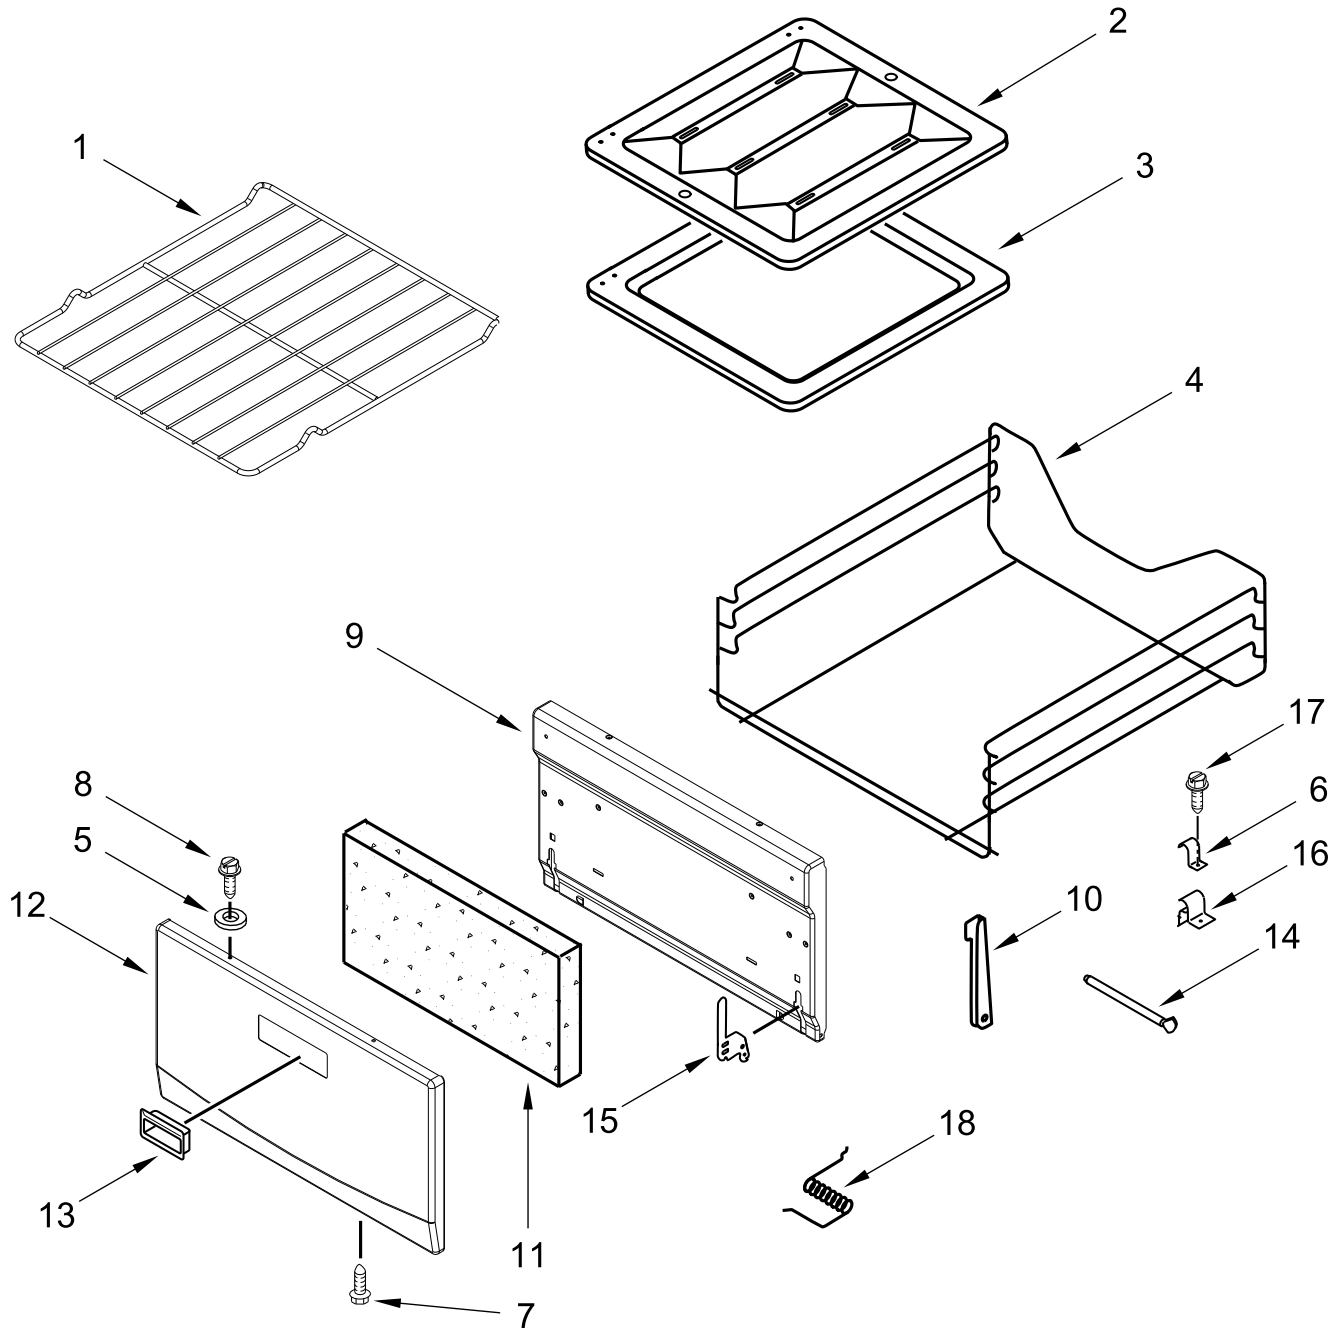

OVEN AND BROILER PARTS

OVEN AND BROILER PARTS

<u>Illus.</u> <u>No.</u>	<u>Part No.</u>	<u>Description</u>	<u>Illus.</u> <u>No.</u>	<u>Part No.</u>	<u>Description</u>	<u>Illus.</u> <u>No.</u>	<u>Part No.</u>	<u>Description</u>
1	98016942	Rack, Oven	9	98004700	Liner, Door	15	W11499074	Hanger, Brlr Door
2	98003480	Grill, Broiler	10	98003791	Support, Hinge	16	98008341	Cover, Guide
3	98016005	Pan, Broiler	11	W10137224	Insulation, Door	17	W10493726	Screw
4	98016570	Rack, Broiler	12		Panel, Door	18		Spring, Broiler
5	W10216805	Washer		98017156W	White		98009248	Right Hand
6	98004715	Guide, Rack	13		Handle, Broiler Door		98009249	Left Hand
7	98004219	Screw		98008486	White			
8	98008544	Screw (White)	14	98004053	Pin, Hinge