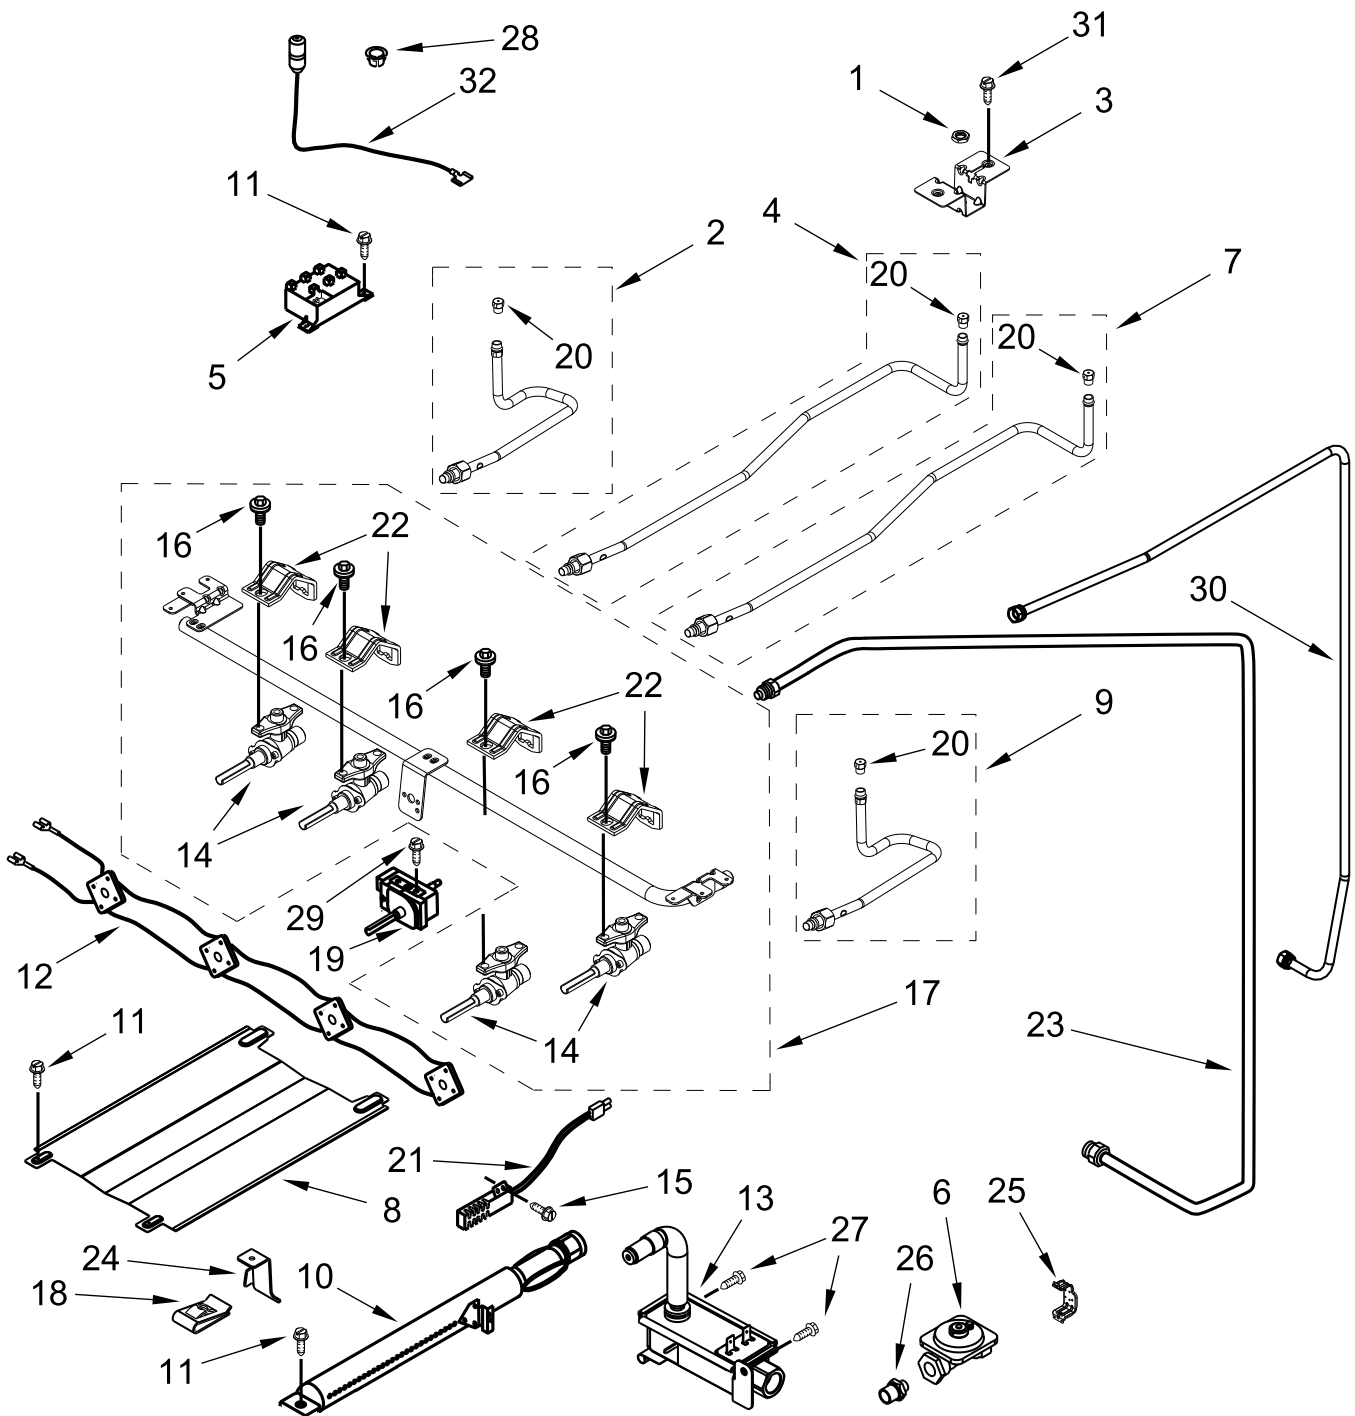

MANIFOLD PARTS

MANIFOLD PARTS

<u>Illus. No.</u>	<u>Part No.</u>	<u>Description</u>	<u>Illus. No.</u>	<u>Part No.</u>	<u>Description</u>	<u>Illus. No.</u>	<u>Part No.</u>	<u>Description</u>
1	W10610297	Nut	14	W11509554	Valve, Saddle	25	98007410	Bracket, Regulator
2	98017582	Tubing, Gas (Left Front)	15	98005659	Screw	26	98007431	Fitting (3/8 in to 9/16 in)
3	W10122103	Bracket, Surface Burner	16	98017517	Screw	27	98013634	Screw
4	98017359	Tubing, Gas (Right Rear)	17	W11509621	Manifold Assembly	28	W10278150	Clip, Ignitor
5	W11281166	Java Tech Spark Module 4 POS	18	98009179	U-Nut	29	98008545	Screw (Black)
6	W10177394	Regulator	19	W10565875	Thermostat, Oven	30	98017171	Tubing (Manifold to Regulator)
7	W10110342	Tubing, Gas	20	98017348	Orifice, Natural (9.5K) (Left Front and Right Rear)	31	W10146346	Screw
8	W10212101	Spreader, Flame		98017587	Orifice, Natural (7.5K) (Right Front and Left Rear)	32	W10209656	Black
9	W10110343	Tubing, Gas (Right Front)	21	W11208965	Igniter, Hot Surface		W10209657	Natural (Left Rear)
10	98012138	Burner, Oven	22	98017516	Saddle, Bracket			FOLLOWING PARTS NOT ILLUSTRATED
11	W10493726	Screw	23	W10177392	Tubing (Regulator to Oven Valve)		W10207842	LP Spud Kit (For Use With LP)
12	W11562248	Harness, Switch	24	98013314	Locator, Burner			
13	W10205816	Valve, Oven