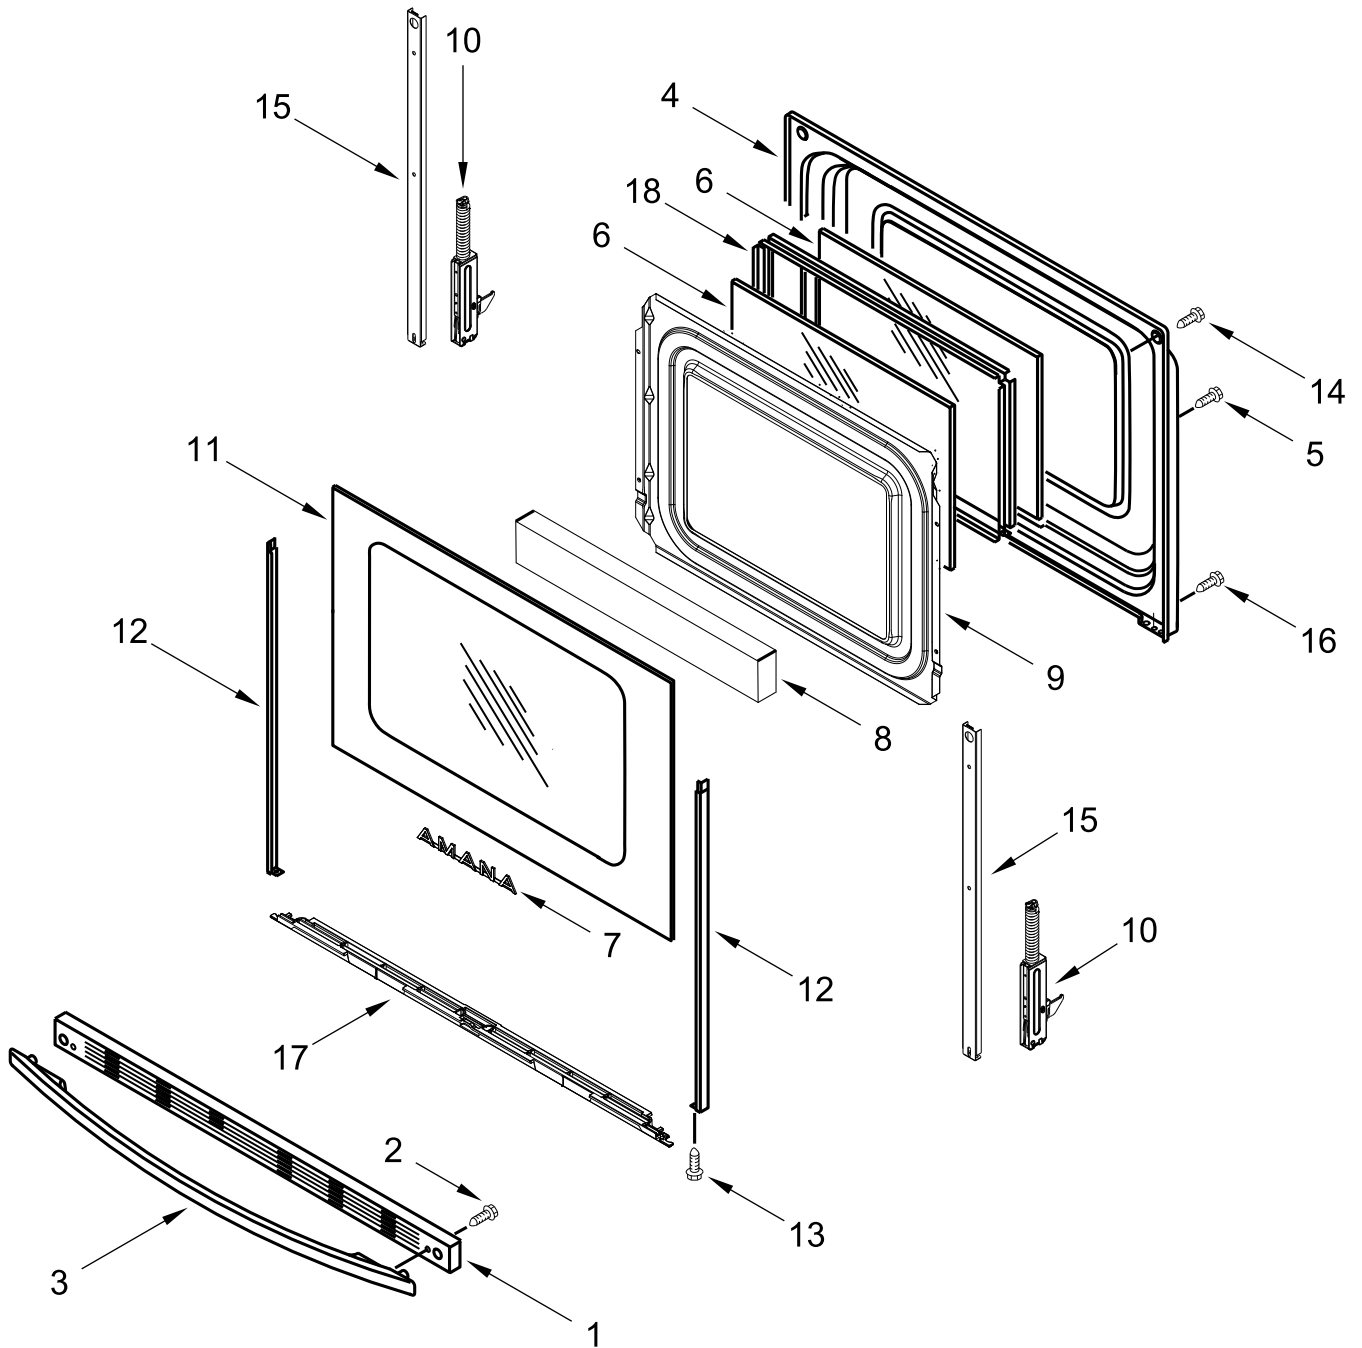

DOOR PARTS

DOOR PARTS

<u>Illus.</u> <u>No.</u>	<u>Part No.</u>	<u>Description</u>	<u>Illus.</u> <u>No.</u>	<u>Part No.</u>	<u>Description</u>	<u>Illus.</u> <u>No.</u>	<u>Part No.</u>	<u>Description</u>
1		Trim, Top Vent	9	W11380222	Retainer, Insulation	15	W11379944	Strap, Door
	W10310922	Black	10	W10299227	Hinge, Door (Passive)	16	W10031780	Screw
	W10310920	White		W10299226	Hinge, Active	17		Trim, Bottom
2	W10168559	Screw					W11444043	Black
3		Handle, Door	11		Glass, Outer Door		W11444042	White
	W10323589	Black		W10886896	Black	18	W10316950	Frame, Glass
	W10323588	White		W10851723	White			
4	9761344	Liner, Door	12		Trim, Door Side			
5	W10031790	Screw		W10746436	Black (Left)			
6	9758162	Glass, Inner		8523172	White (Left)			
7		Badge		W10746435	Black (Right)			
	W10846751	Black		8523166	White (Right)			
	W10849465	White	13	W10327235	Screw			
8	W10278991	Insulation, Door Strip	14	W10200660	Screw