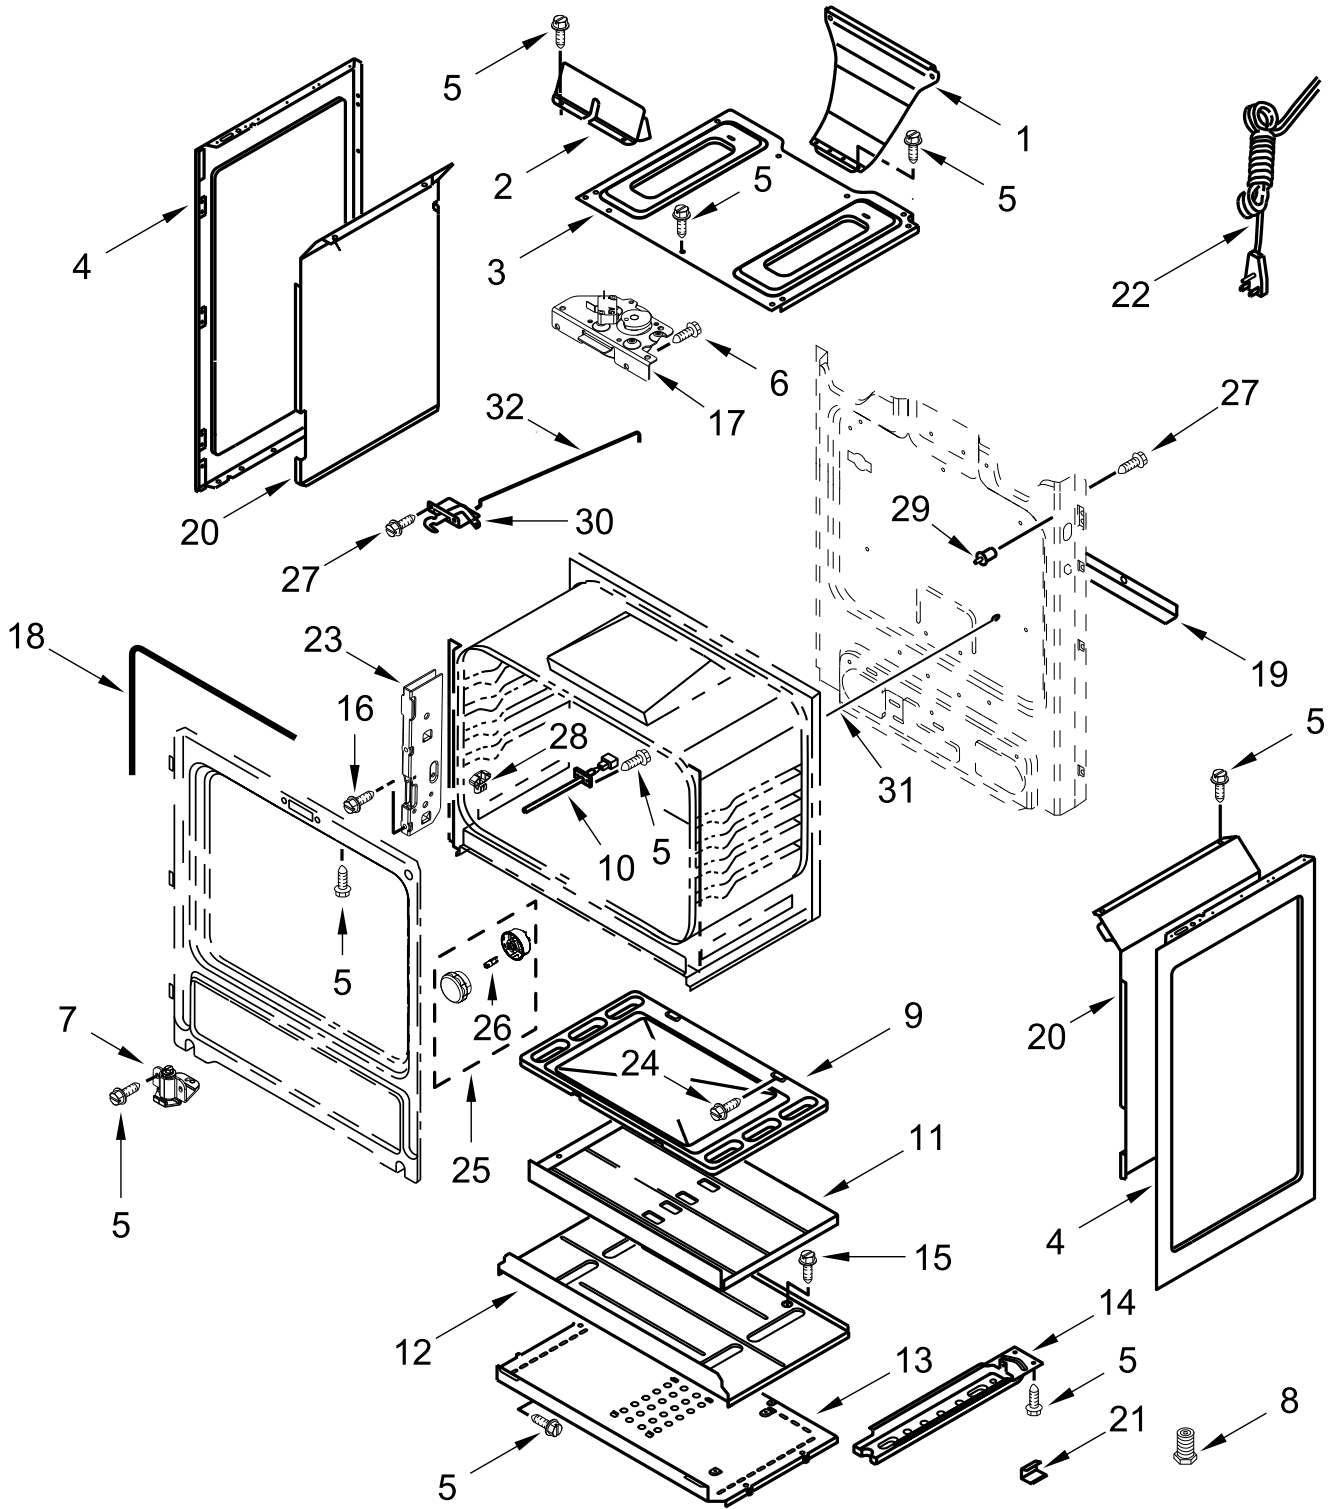

CHASSIS PARTS

CHASSIS PARTS

<u>Illus. No.</u>	<u>Part No.</u>	<u>Description</u>	<u>Illus. No.</u>	<u>Part No.</u>	<u>Description</u>	<u>Illus. No.</u>	<u>Part No.</u>	<u>Description</u>
1	W11457094	Box, Flue	14	W10390008	Base Rail Assembly (Left)	24	W10379120	Screw
2	8272747	Shield, Flue				25	W11634772	Light Assembly
3	W11379351	Box-Burner, Gas Sealed		W10390007	Base Rail Assembly (Right)	26	W10571723	Bulb, Halogen 40 Watts
4		Panel, Side	15	W10362924	Screw	27	3196560	Screw
	W10162245	Black	16	W10031780	Screw	28	W10674705	Glide, Drawer Front
	W10575396	White	17	W10107820	Rear Door Latch Assembly	29	W11511828	Switch, Door
5	3196178	Screw	18	W11491751	Seal, Door	30	9761013	Front Door Latch Assembly
6	3196169	Screw	19	W10435470	Brace, Main Back	31	9757239	Rod, Door Switch
7	W10341186	Front Foot Assembly	20	W11379353	Retainer, Insulation (Left)	32	W10078370	Rod, Push Latch
8	W10058460	Foot, Leveling						FOLLOWING PARTS NOT ILLUSTRATED
9	3195097	Bottom, Oven		W11379943	Retainer, Insulation (Right)		8524099	Insulation, Wrap
10	W10586204	Sensor	21	W10137382	Clip, Panel		W10180437	Insulation, Back
11	8053967	Baffle, Burner Oven	22	W10624590	Cord, Power			
12	8053969	Shield, Heat	23	W10289077	Receiver, Hinge			
13	8053968	Shield, Lower