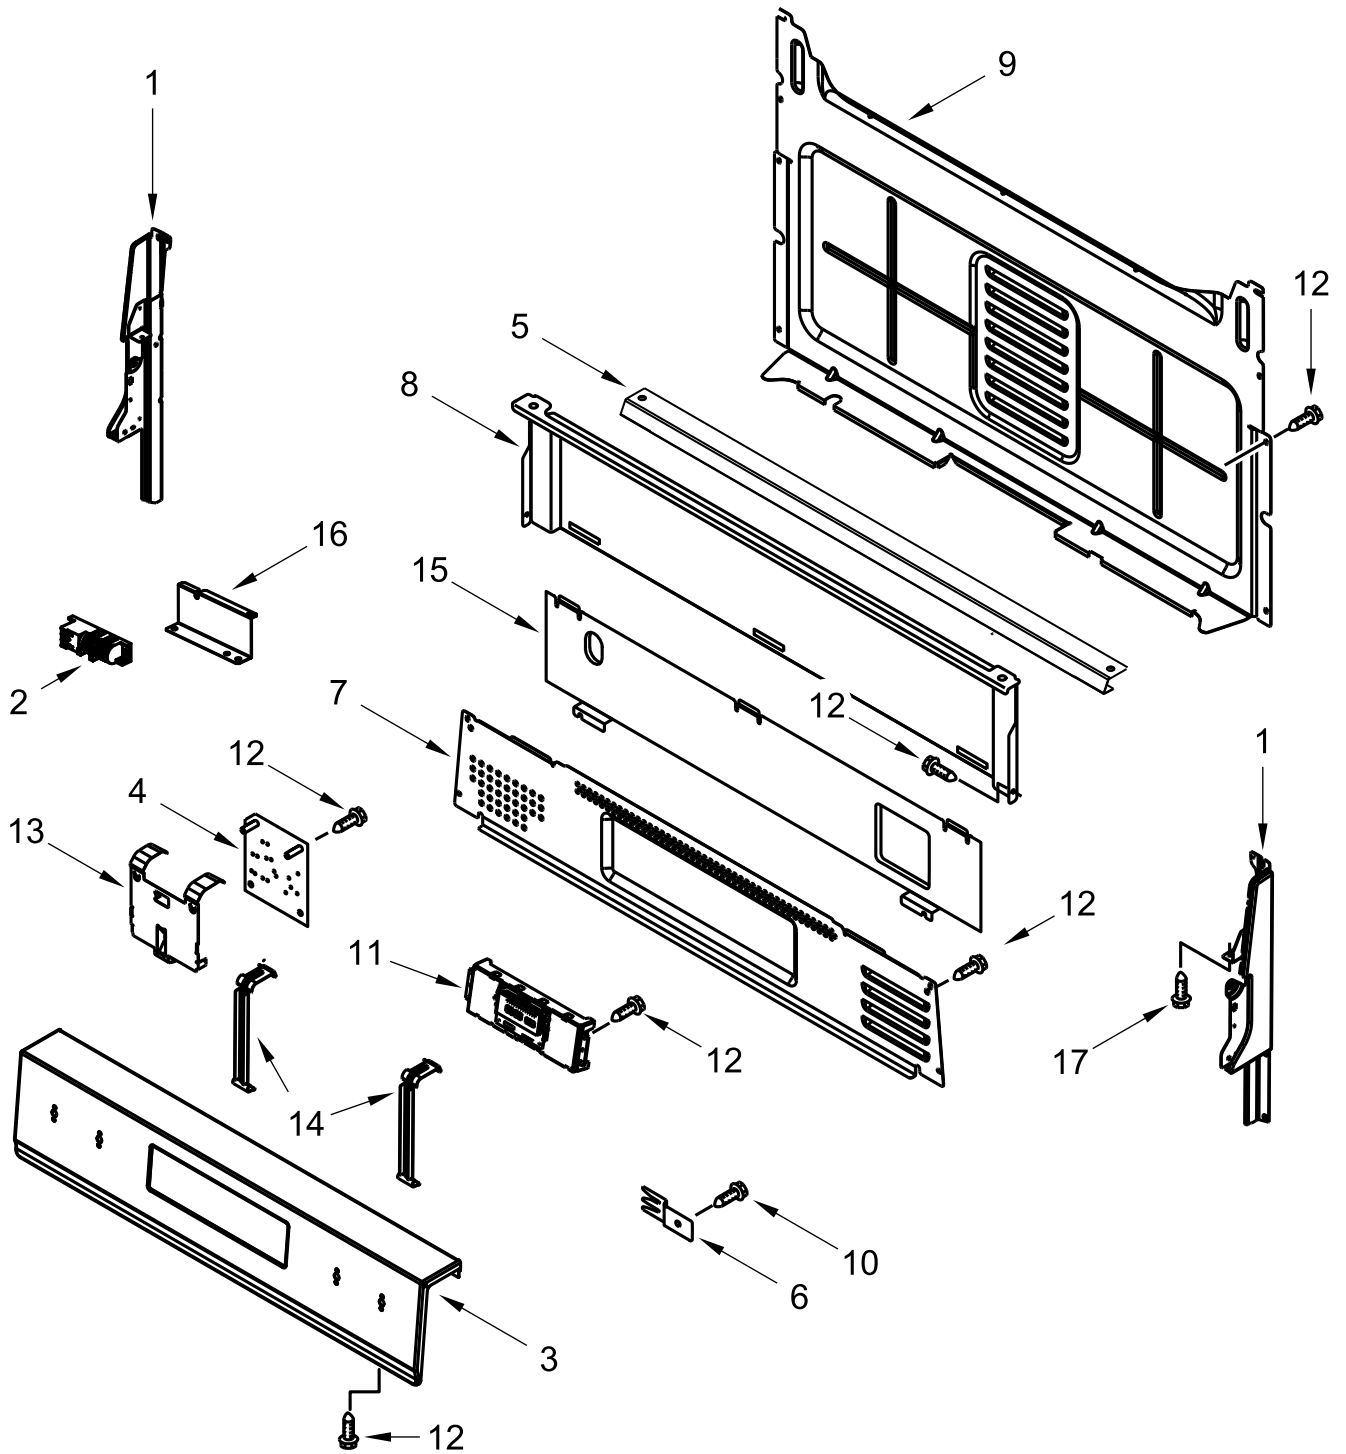

CONTROL PANEL PARTS