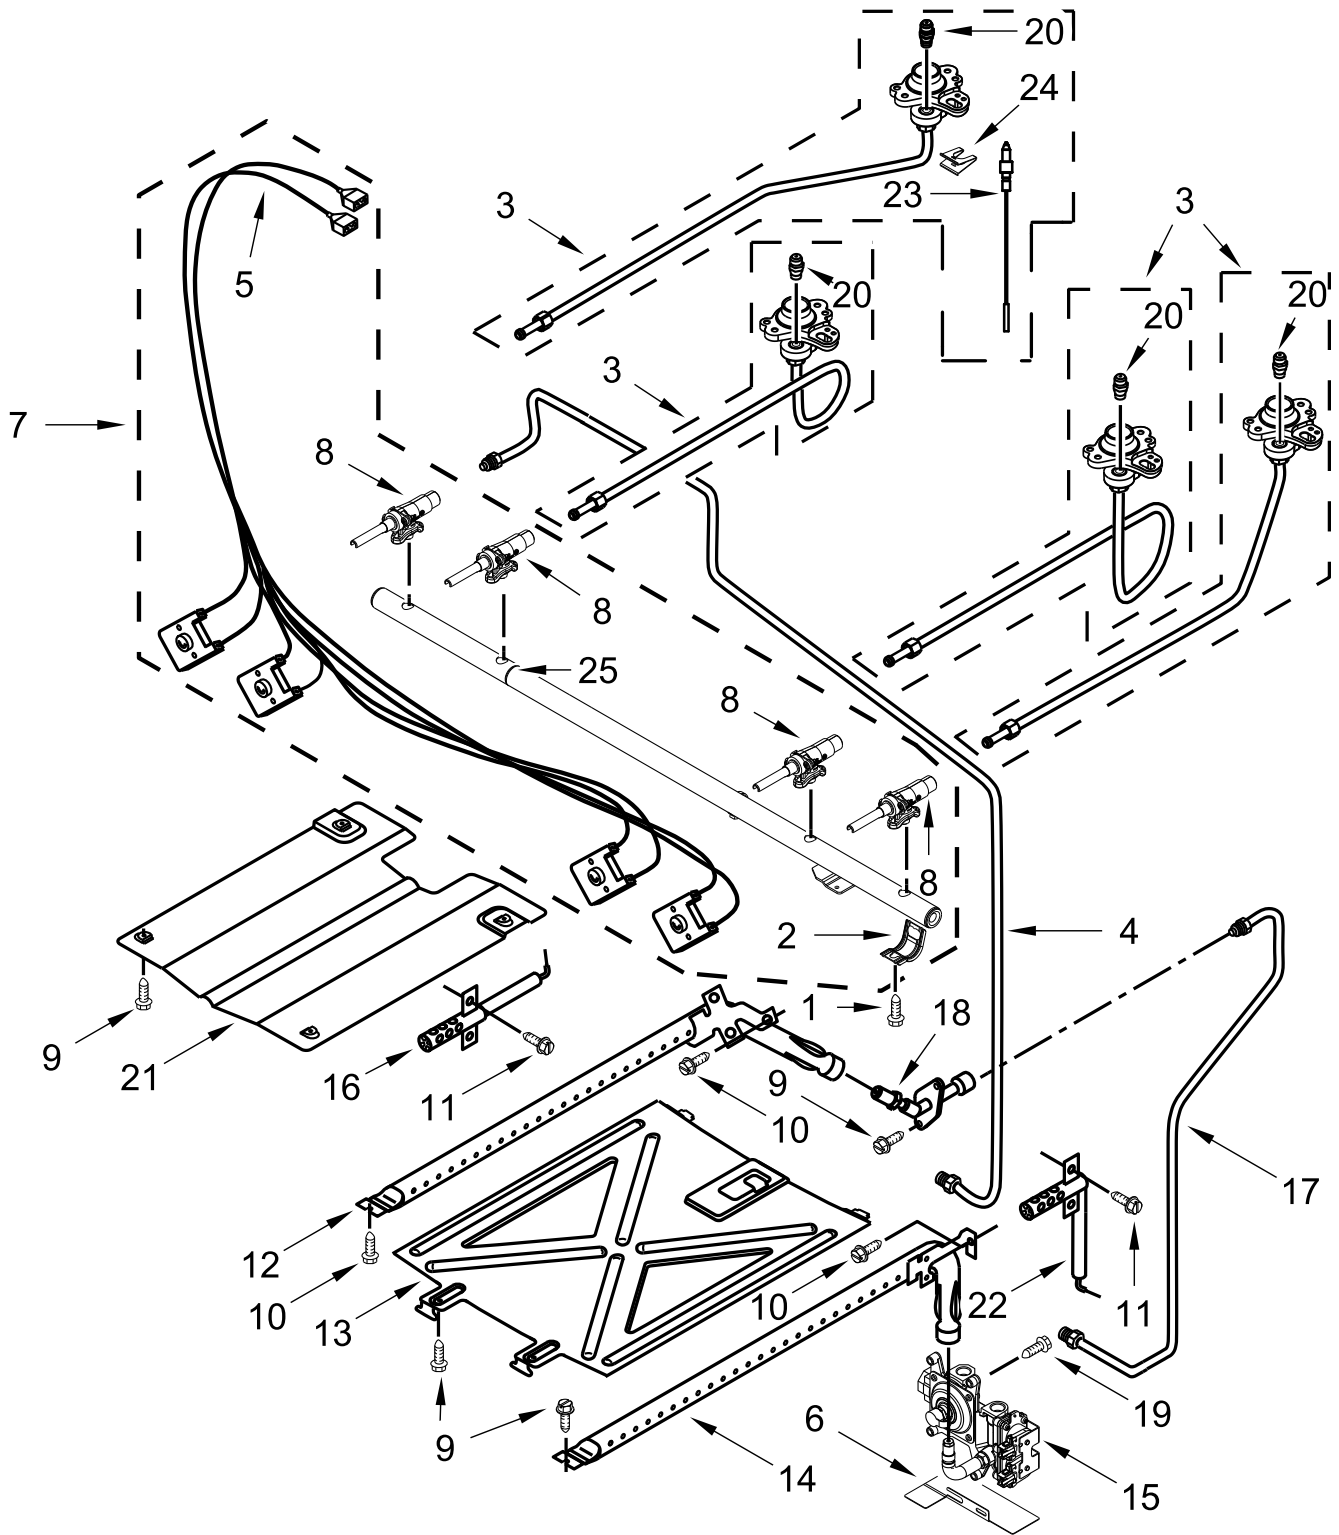

MANIFOLD PARTS

MANIFOLD PARTS

<u>Illus. No.</u>	<u>Part No.</u>	<u>Description</u>	<u>Illus. No.</u>	<u>Part No.</u>	<u>Description</u>	<u>Illus. No.</u>	<u>Part No.</u>	<u>Description</u>
1	W11577792	Screw, Valve	10	3196265	Screw	24	W10827923	Electrode, Spring
2	W10949105	Bracket, Saddle Valve	11	3196385	Screw			(Left Front, Left Rear, Right Front, Right Rear)
3	W11459253	Orifice Holder Assembly (Left Front)	12	8054078	Burner, Broiler	25	W10182767	Tie, Manifold Wire
	W11459254	Orifice Holder Assembly (Left Rear)	13	W10184491	Spreader, Flame (Oven)			FOLLOWING PARTS NOT ILLUSTRATED
	W11459255	Orifice Holder Assembly (Right Front)	14	9758078	Burner, Bake	W10566537		LP Bake and Broil Kit
	W11459256	Orifice Holder Assembly (Right Rear)	15	W11370883	Regulator	W11489400		LP Conversion Kit
4	W10215439	Tubing (Manifold to Regulator)	16	W10333842	Electrode, Broil	W10400495		Orifice, LP Bake
5	W11537750	Harness, Switch	17	W10420040	Tube, Broiler Supply	W10465080		Orifice, LP Broil
6	W10224921	Bracket, Aegis	18	W11435700	Fitting, Broiler			
7	W11510001	Manifold Assembly	19	3400016	Screw			
8	W11509685	Valve, Gas (Left Front, Right Front)	20	W11485872	Orifice (15K) (Left Front, Right Front)			
	W11509686	Valve, Gas (Left Rear)		W11485873	Orifice (9.5K) (Left Rear)			
	W11509687	Valve, Gas (Right Rear)		W11485871	Orifice (5K) (Right Rear)			
9	W10362924	Screw	21	W10137062	Spreader, Flame (Broiler)			
			22	W11450459	Electrode, Bake			
			23	W11428831	Electrode (Left Front, Left Rear)			
				W11428858	Electrode (Right Front, Right Rear)