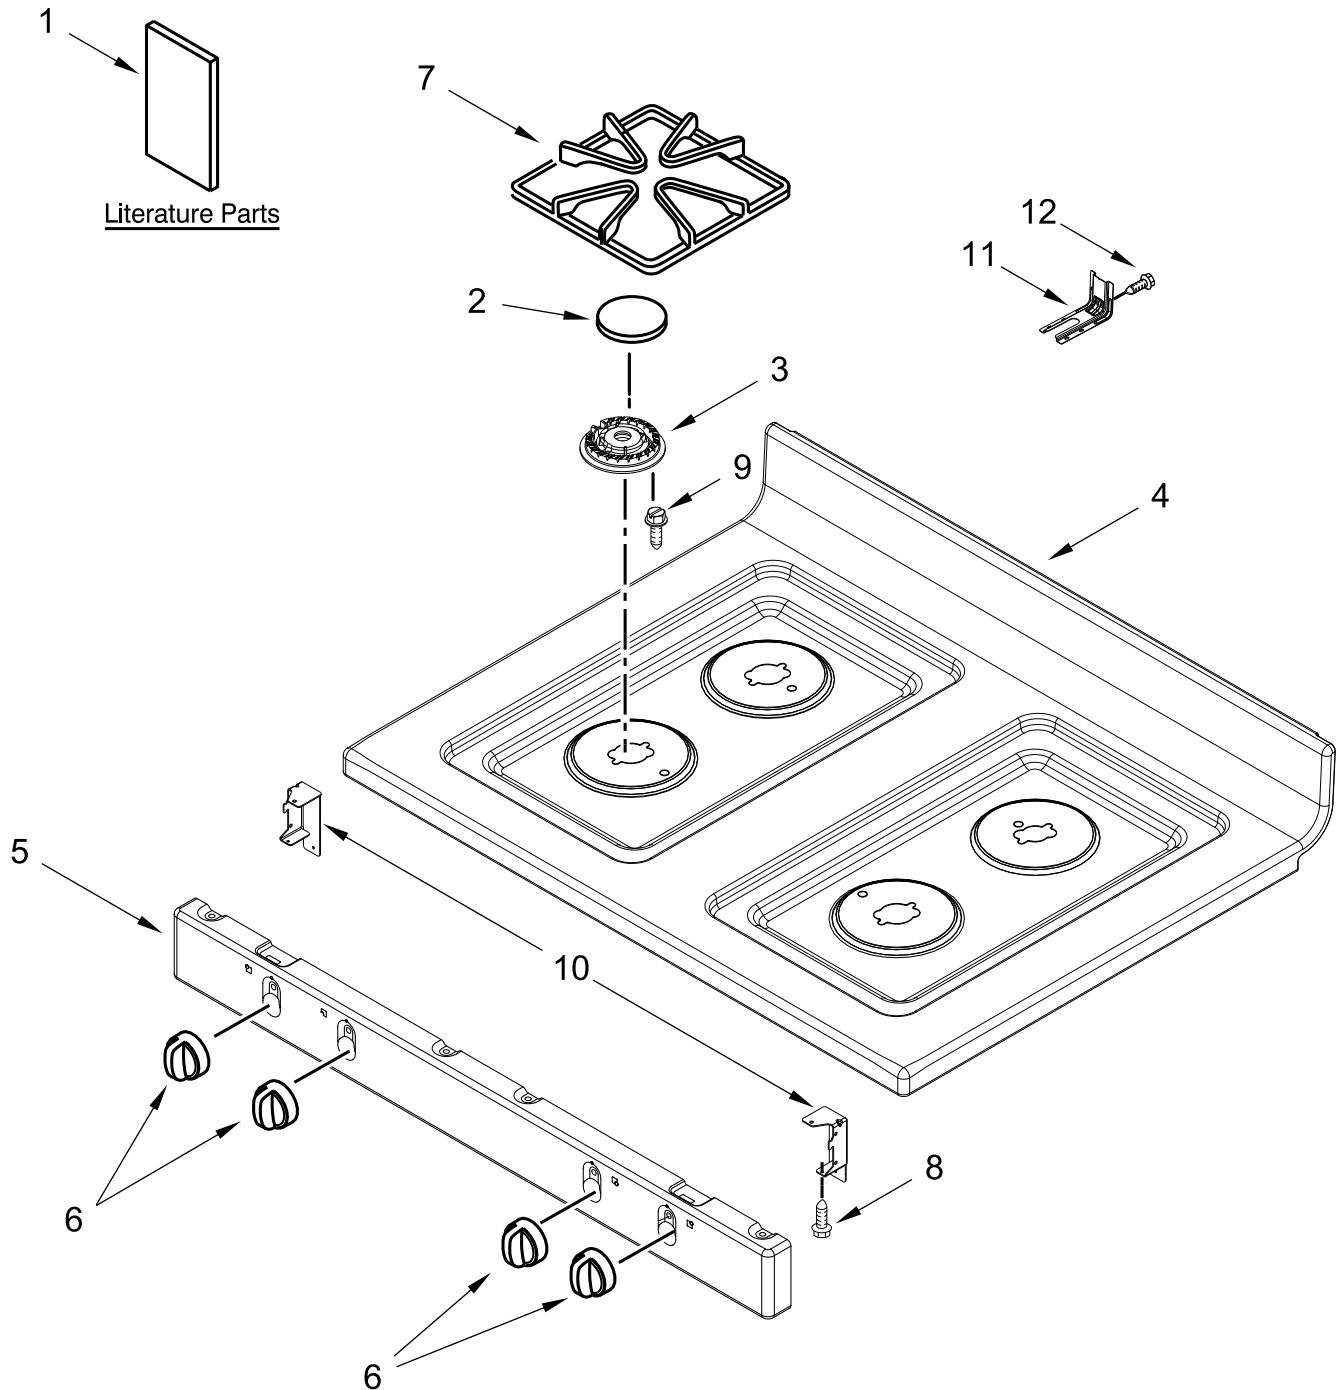

AMANA®

GAS RANGE

MODELS:

AGR6603SFB8 (Black)
AGR6603SFW8 (White)

COOKTOP PARTS

COOKTOP PARTS

<u>Illus. No.</u>	<u>Part No.</u>	<u>Description</u>
1		Literature Parts
	W11450808	Owners Manual
	W11508881	Wiring Diagram
	W11427467	Quick Start Guide
2		Set, Burner Cap
	W11395131	Black (Set of 4)
3	W11352018	Spreader, Flame (Left Front, Right Front)
	W11352020	Spreader, Flame (Left Rear)
	W11352021	Spreader, Flame (Right Rear)

<u>Illus. No.</u>	<u>Part No.</u>	<u>Description</u>
4		Cooktop
	W11331122	Black
	W11331123	White
5		Panel, Manifold
	8523855	Black
	8523854	White
6		Knob, Control
	W11510628	Black
	W11510627	White
7		Grate Kit (Set of Four)
	W10682667	Black
8	3196169	Screw
9	W10673618	Screw

<u>Illus. No.</u>	<u>Part No.</u>	<u>Description</u>
10	8523249	Bracket, Manifold
11	W11379945	Bracket, Anti-Tip
12	7101P485-60	Screw, Anti-Tip Kit
		FOLLOWING PARTS NOT ILLUSTRATED
	W11457167	Harness, Main
	W11450461	Harness, Bake and Broil
	3196896	Clip, Wire
	3196520	Clip, Wire
	W10334923	Clip, Gas Wiring
	313438	Clip, Harness
	7111P017-60	Clamp, Wire