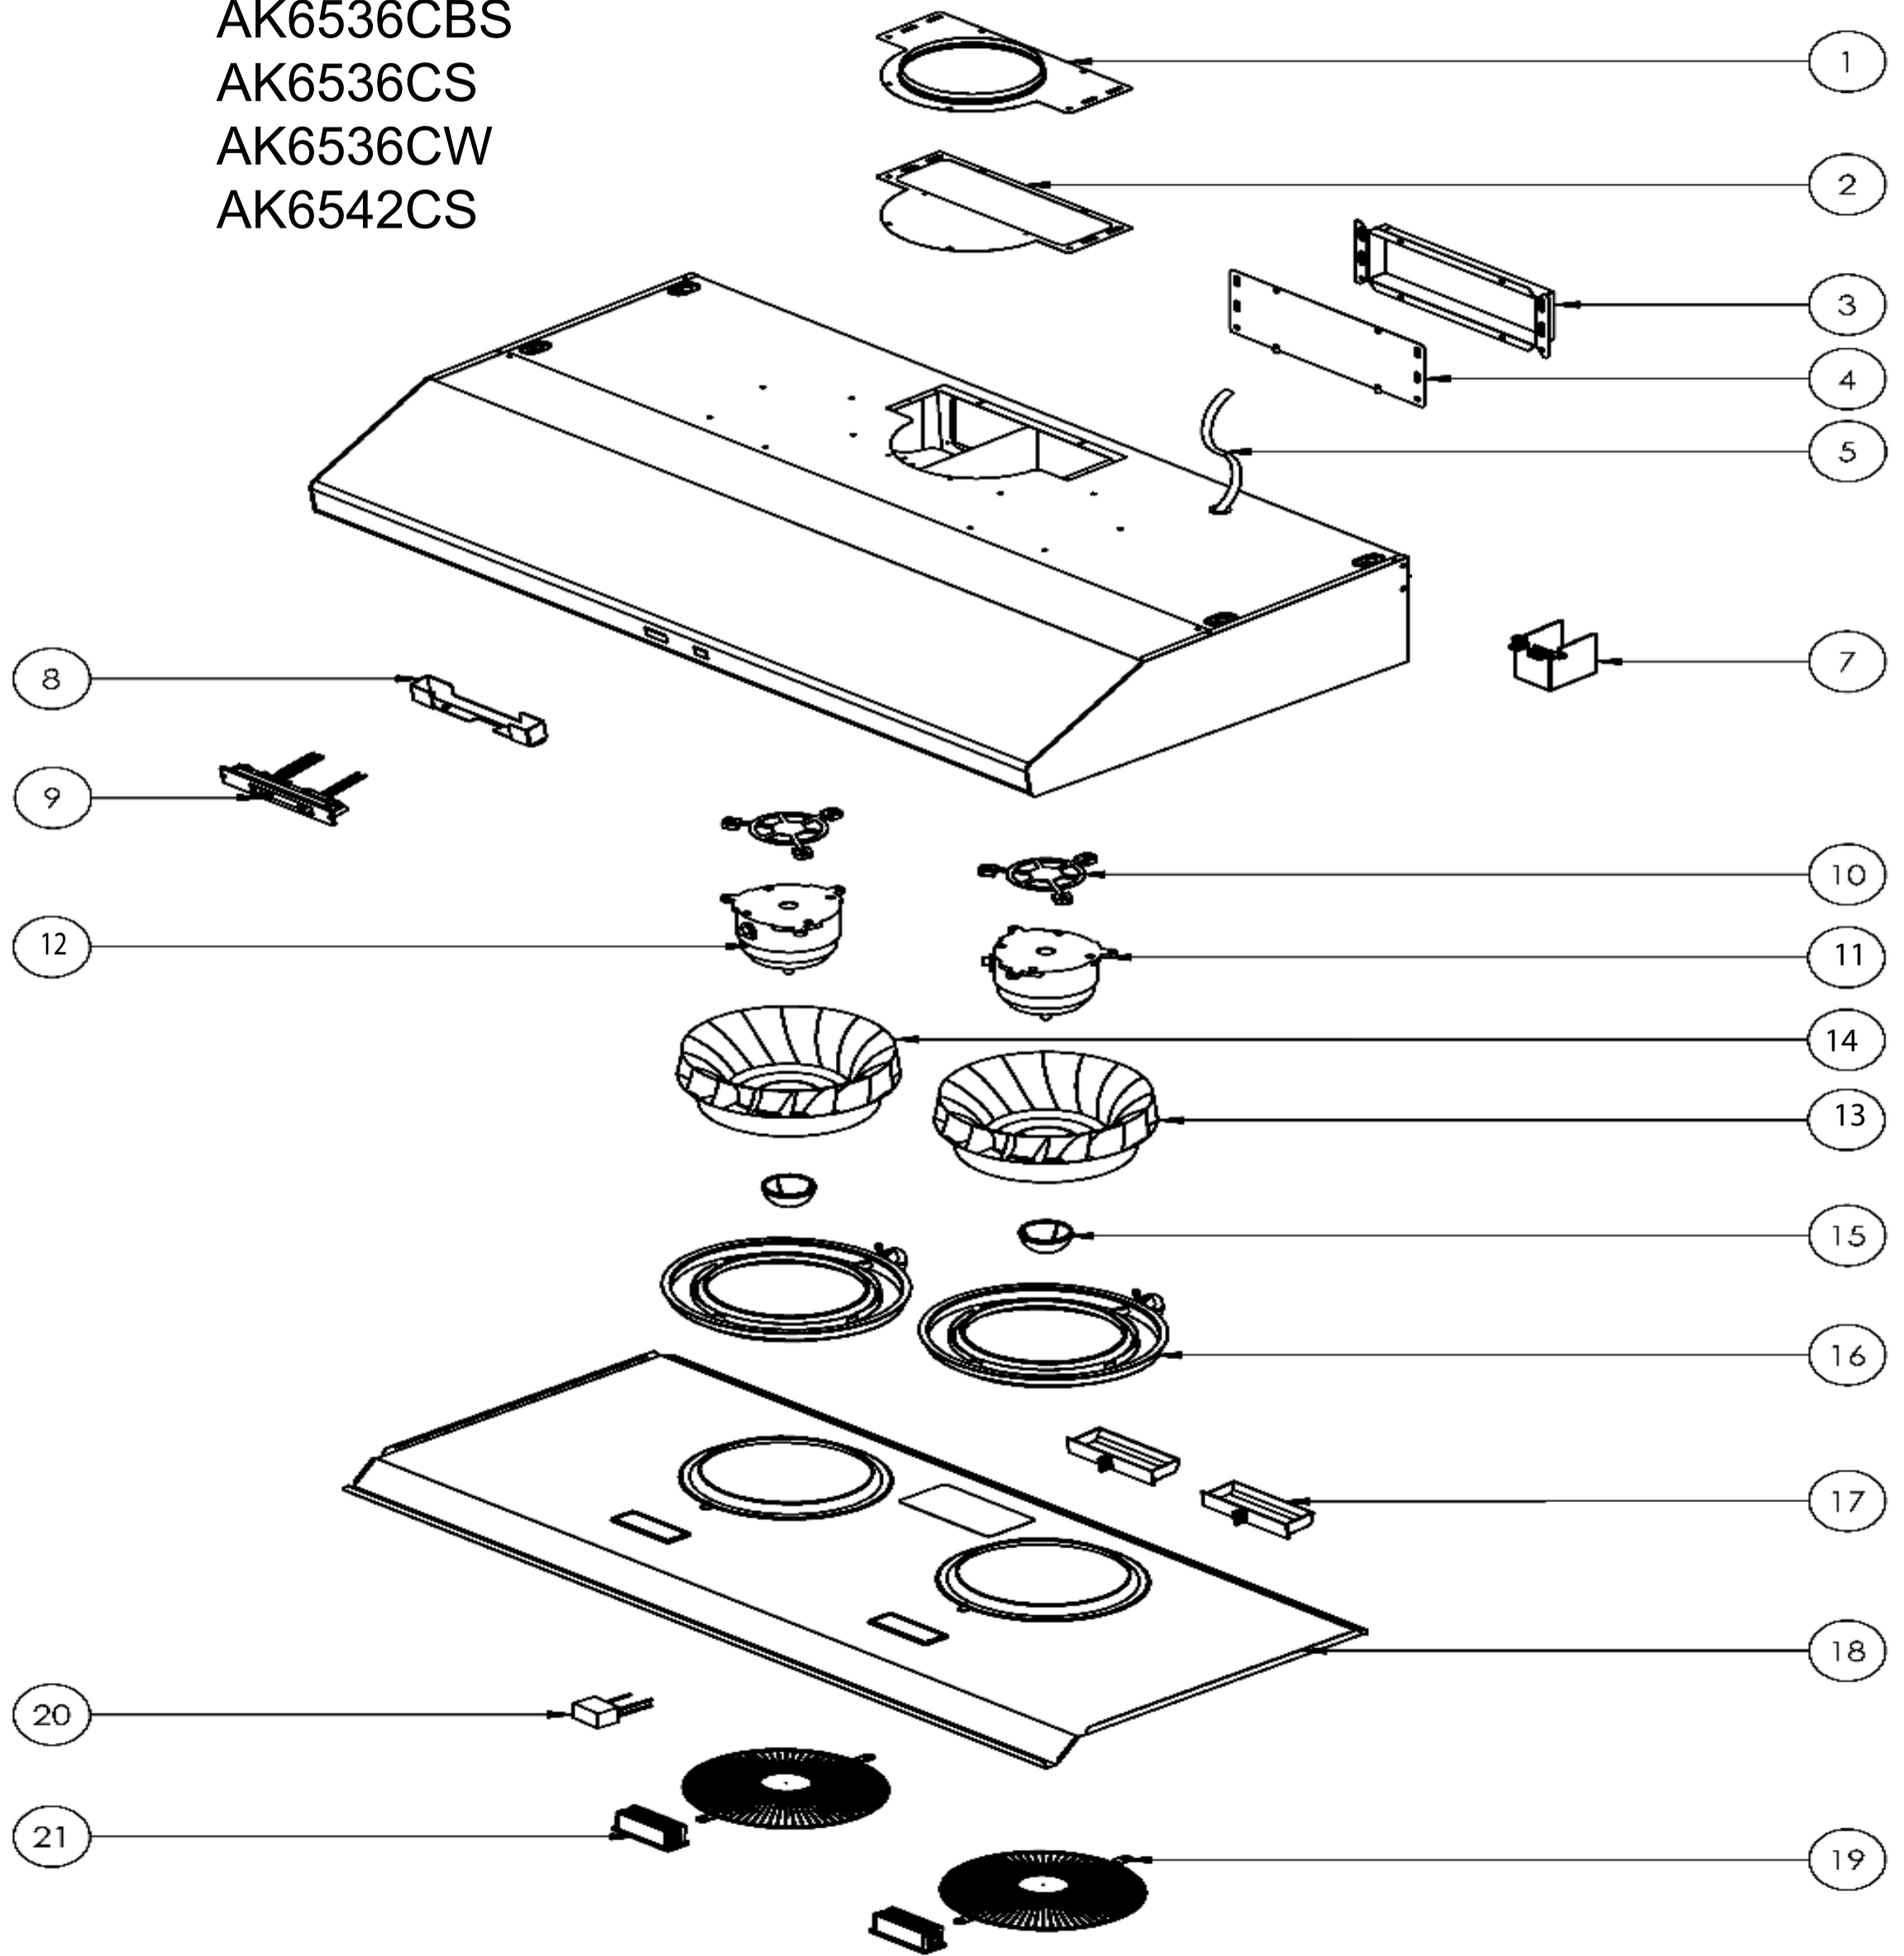

AK6500CB
AK6500CBS
AK6500CS
AK6500CW
AK6536CB
AK6536CBS
AK6536CS
AK6536CW
AK6542CS

Cyclone

AK6500Cx, AK6536Cx, AK6542CS

Ref #	Part #	Description	Qty.
1	54050037	Adaptor, 6" Round	1
2	54050034	Adaptor, 3-1/4" x 10" Rectangular	1
3	54050009	Duct Collar, 3-1/4" x 10" Rectangular	1
4	54050083	Cover Plate, Rectangular	1
5	11030015	Electrical Wires	1
7	54200011	Electrical Junction Box	1
8	54140192	Switch Bracket	1
9	11000153	Switch Assembly, Gray	1
9	11000154	Switch Assembly, Black	1
9	11000155	Switch Assembly, White	1
10	54140060	Motor Isolator	2
11	12120091	Right Motor	1
12	12120092	Left Motor	1
13	54250011	Right Blower Wheel	1
14	54250013	Left Blower Wheel	1
15	56140015	Blower Wheel Cap, Gray	2
15	56140006	Blower Wheel Cap, Black	2
15	56140005	Blower Wheel Cap, White	2
16	56130026	Residue Pan	2
17	56160007	Residue Cup	2
18	50130162	Bottom Panel, AK6500CS	1
18	50130163	Bottom Panel, AK6500CB	1
18	50130164	Bottom Panel, AK6500CBS	1
18	50130165	Bottom Panel, AK6500CW	1
18	50130166	Bottom Panel, AK6536CS	1
18	50130167	Bottom Panel, AK6536CB	1
18	50130168	Bottom Panel, AK6536CBS	1
18	50130169	Bottom Panel, AK6536CW	1
18	50130170	Bottom Panel, AK6542CS	1
19	50220022	Safety Grille, Stainless	2
19	50220027	Safety Grille, Black	2
19	50220023	Safety Grille, White	2
20	12050038	Capacitor	1
21	Z0B0049	LumiLight LED, 6W	2
22	05000148	Hardware Packet	1