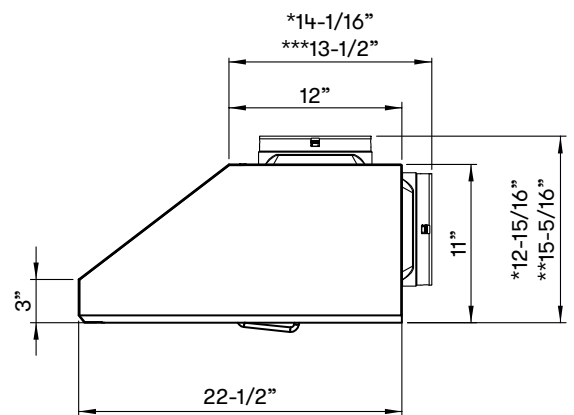

INTERNAL BLOWER STANDARD	INTERNAL BLOWER with ACT™ AIRFLOW CONTROL TECHNOLOGY™*		
Min. - Max. CFM	200 - 700	200 - 590	200 - 390	200 - 290
Min. - Max. Sones	0.8 - 6	*AIRFLOW CONTROL TECHNOLOGY™ (ACT™) is an exclusive feature built into specific Zephyr hoods which can limit the maximum blower CFM to meet local code requirements.		

ACT™ **POWERWAVE™**

SIDE

- 8" round ducting
- ** 10" round ducting
- *** Rectangular ducting