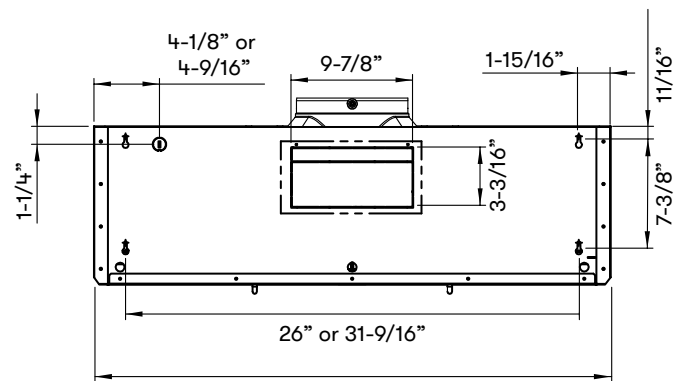

shown with optional recirculating kit

ACT™ **POWERWAVE™**

TOP

SIDE

BACK

- * 8" round ducting
- ** 10" round ducting
- *** Rectangular ducting

MODEL

Stainless Steel	AK7300AS	AK7336AS
Size	30"	36"