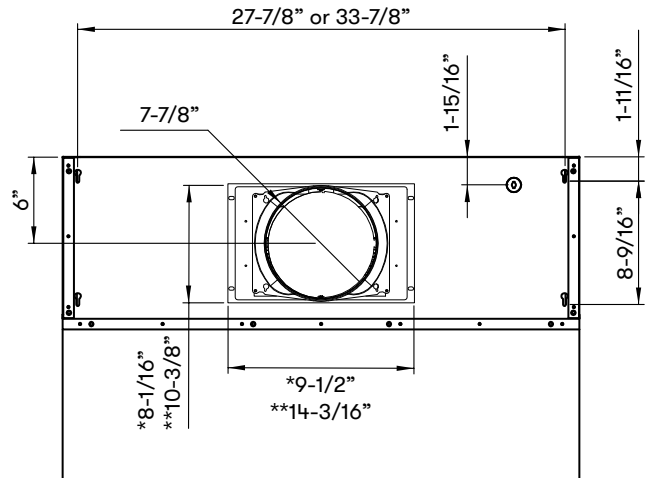

shown with optional recirculating kit

ACT™ **POWERWAVE™**

TOP

SIDE

BACK

- * 8" round ducting
- ** 10" round ducting
- *** Rectangular ducting

MODEL

Stainless Steel	AK7300AS	AK7336AS
Size	30"	36"

DUCT SPECIFICATIONS

Vertical Single Internal Blower	8" Round	8" Round
Horizontal Single Internal Blower	3-1/4" x 10" or 8" Round	3-1/4" x 10" or 8" Round
Vertical Dual Internal Blower	NA	10" Round
Horizontal Dual Internal Blower	NA	NA