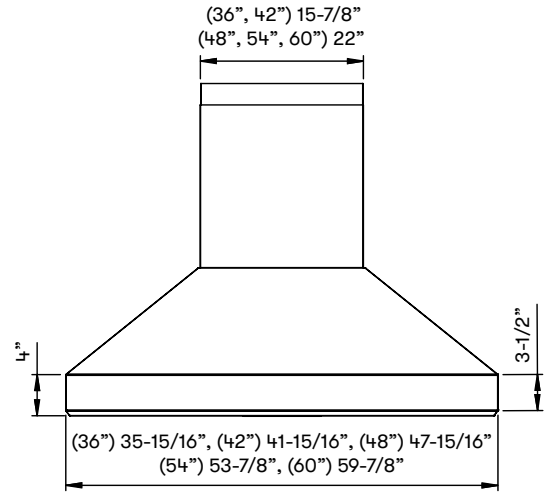

ACT™ **POWERWAVE™**

Optional Wireless Remote Control

FRONT

SIDE

BACK

MODEL

Stainless Steel Size	AK7636BS/AK7642BS 36"/42"	AK7648BS/AK7654BS/AK7660BS 48"/54"/60"
----------------------	------------------------------	---