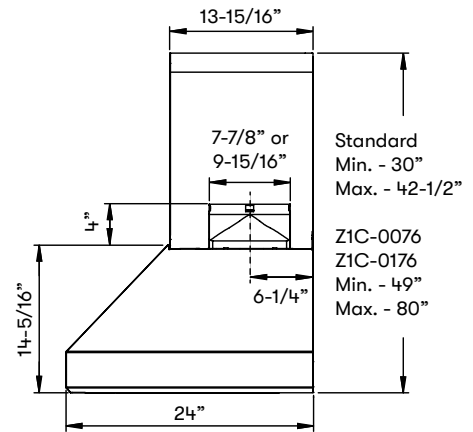

ACT™ **POWERWAVE™**

Optional Wireless Remote Control

FRONT

SIDE

BACK

MODEL

Stainless Steel Size	AK7636BS/AK7642BS 36"/42"	AK7648BS/AK7654BS/AK7660BS 48"/54"/60"
----------------------	------------------------------	---