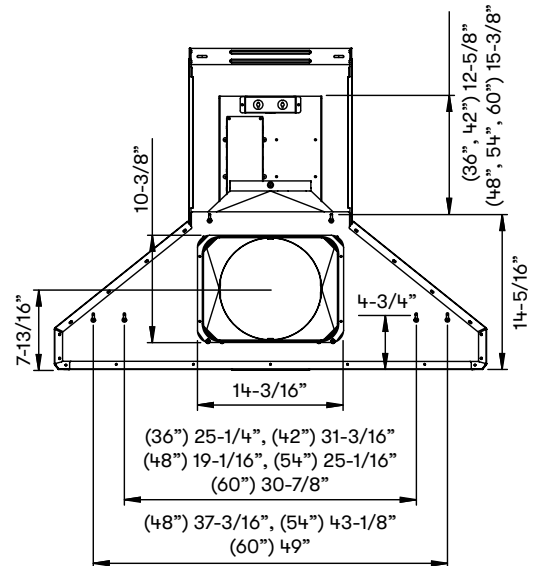

ACT™ **POWERWAVE™**

Optional Wireless Remote Control

FRONT

SIDE

BACK

MODEL

Stainless Steel Size	AK7636BS/AK7642BS 36"/42"	AK7648BS/AK7654BS/AK7660BS 48"/54"/60"
----------------------	------------------------------	---

DUCT SPECIFICATIONS

Vertical Single Internal Blower	8" Round	8" Round
Horizontal Single Internal Blower	8" Round	8" Round
Vertical Dual Internal Blower	10" Round	10" Round
Horizontal Dual Internal Blower	10" Round	10" Round