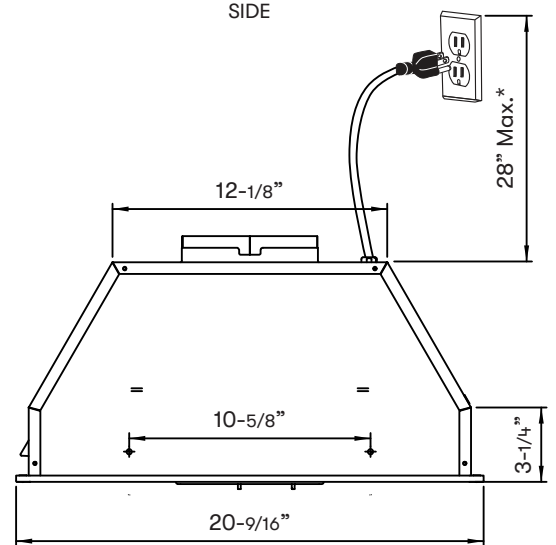

Shown with 30" adjustable depth liner, AK0840AS

Cabinet Bottom Cut-Out Size (W x D): 19-3/4" x 10-1/4"

SIDE

BACK

\*Includes a 35" long grounded power cord

**MODEL**

Stainless Steel	AK8400BS-ES
Size	21" (20-9/16")

**BLOWER PERFORMANCE**

Blower CFM (Min. - Max.)	190 - 290
Sones (Min. - Max.)	2 - 4.5

**FEATURES**

Controls	Mechanical Slide
Speed Levels	3
Auto Delay-Off	No
Lighting	LumiLight LED, 7W x2
Dual-Level Lighting	Yes
Filters	Aluminum Mesh x1
Recirculating Option	No

**DUCT SPECIFICATIONS**

Vertical Internal Blower	6" Round
Horizontal Internal Blower	NA
AC POWER	120V, 60Hz at Max. 1A

**OPTIONAL ACCESSORIES**

30" Liner (17-1/2" - 20-1/2" Depth)	AK0840AS
36" Liner (17-1/2" - 20-1/2" Depth)	AK0846AS