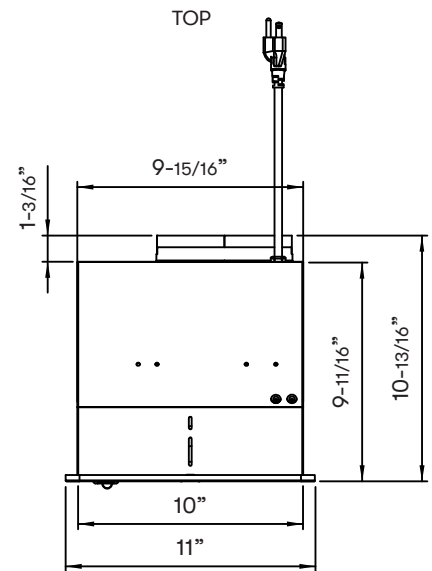

Shown with 30" adjustable depth liner, AK0840AS

Cabinet Bottom Cut-Out Size (W x D): 19-3/4" x 10-1/4"

SIDE

BACK

\*Includes a 35" long grounded power cord

**MODEL**

Stainless Steel	AK8400BS-ES
Size	21" (20-9/16")

**BLOWER PERFORMANCE**

Blower CFM (Min. - Max.)	190 - 290
Sones (Min. - Max.)	2 - 4.5

**FEATURES**

Controls	Mechanical Slide
Speed Levels	3
Auto Delay-Off	No
Lighting	LumiLight LED, 7W x2
Dual-Level Lighting	Yes
Filters	Aluminum Mesh x1
Recirculating Option	No

**DUCT SPECIFICATIONS**

Vertical Internal Blower	6" Round
Horizontal Internal Blower	NA
AC POWER	120V, 60Hz at Max. 1A

**OPTIONAL ACCESSORIES**

30" Liner (17-1/2" - 20-1/2" Depth)	AK0840AS
36" Liner (17-1/2" - 20-1/2" Depth)	AK0846AS

**MOUNTING HEIGHT RANGE\***

Electrical Cooktop	20" - 36"
Gas Cooktop	24" - 36"

**WARRANTY**

	3 years parts, 1 year labor
--	-----------------------------

\*Mounting height refers to distance between top of a 36" tall cooking surface and bottom of hood.