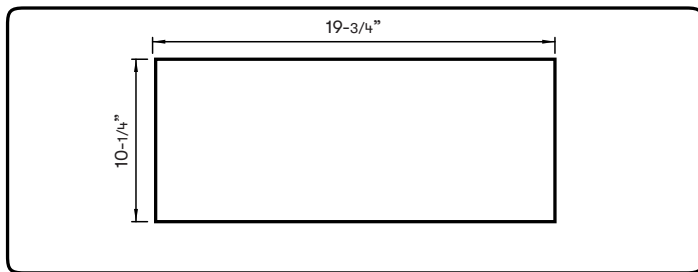

Shown with 30" adjustable depth liner, AK0840AS

Cabinet Bottom Cut-Out Size (W x D): 19-3/4" x 10-1/4"

SIDE

BACK

\*Includes a 35" long grounded power cord

**MODEL**

Stainless Steel	AK8400BS-ES
Size	21" (20-9/16")

**BLOWER PERFORMANCE**

Blower CFM (Min. - Max.)	190 - 290
Sones (Min. - Max.)	2 - 4.5

**FEATURES**

Controls	Mechanical Slide
Speed Levels	3
Auto Delay-Off	No
Lighting	LumiLight LED, 7W x2
Dual-Level Lighting	Yes
Filters	Aluminum Mesh x1
Recirculating Option	No