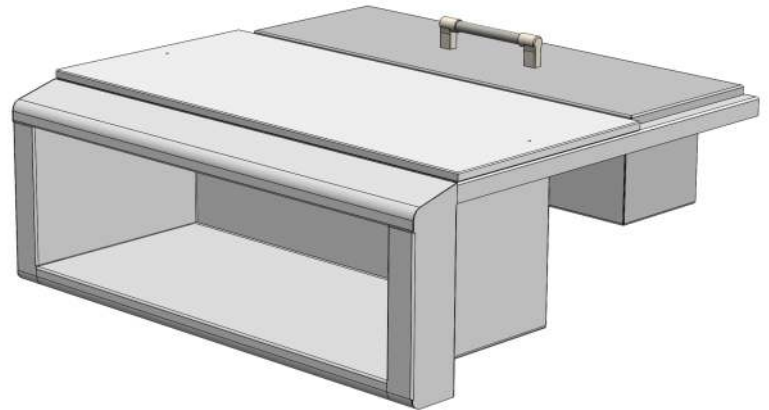

**APS-30PPC
PARTS LIST**

APS-30PPC

ICE RECEPTACLE
130-2761

CUTTING BOARD
130-2759

WELL COVER
510-0803

HANDLE
290-0401

1/6 FOOD PAN
290-0162