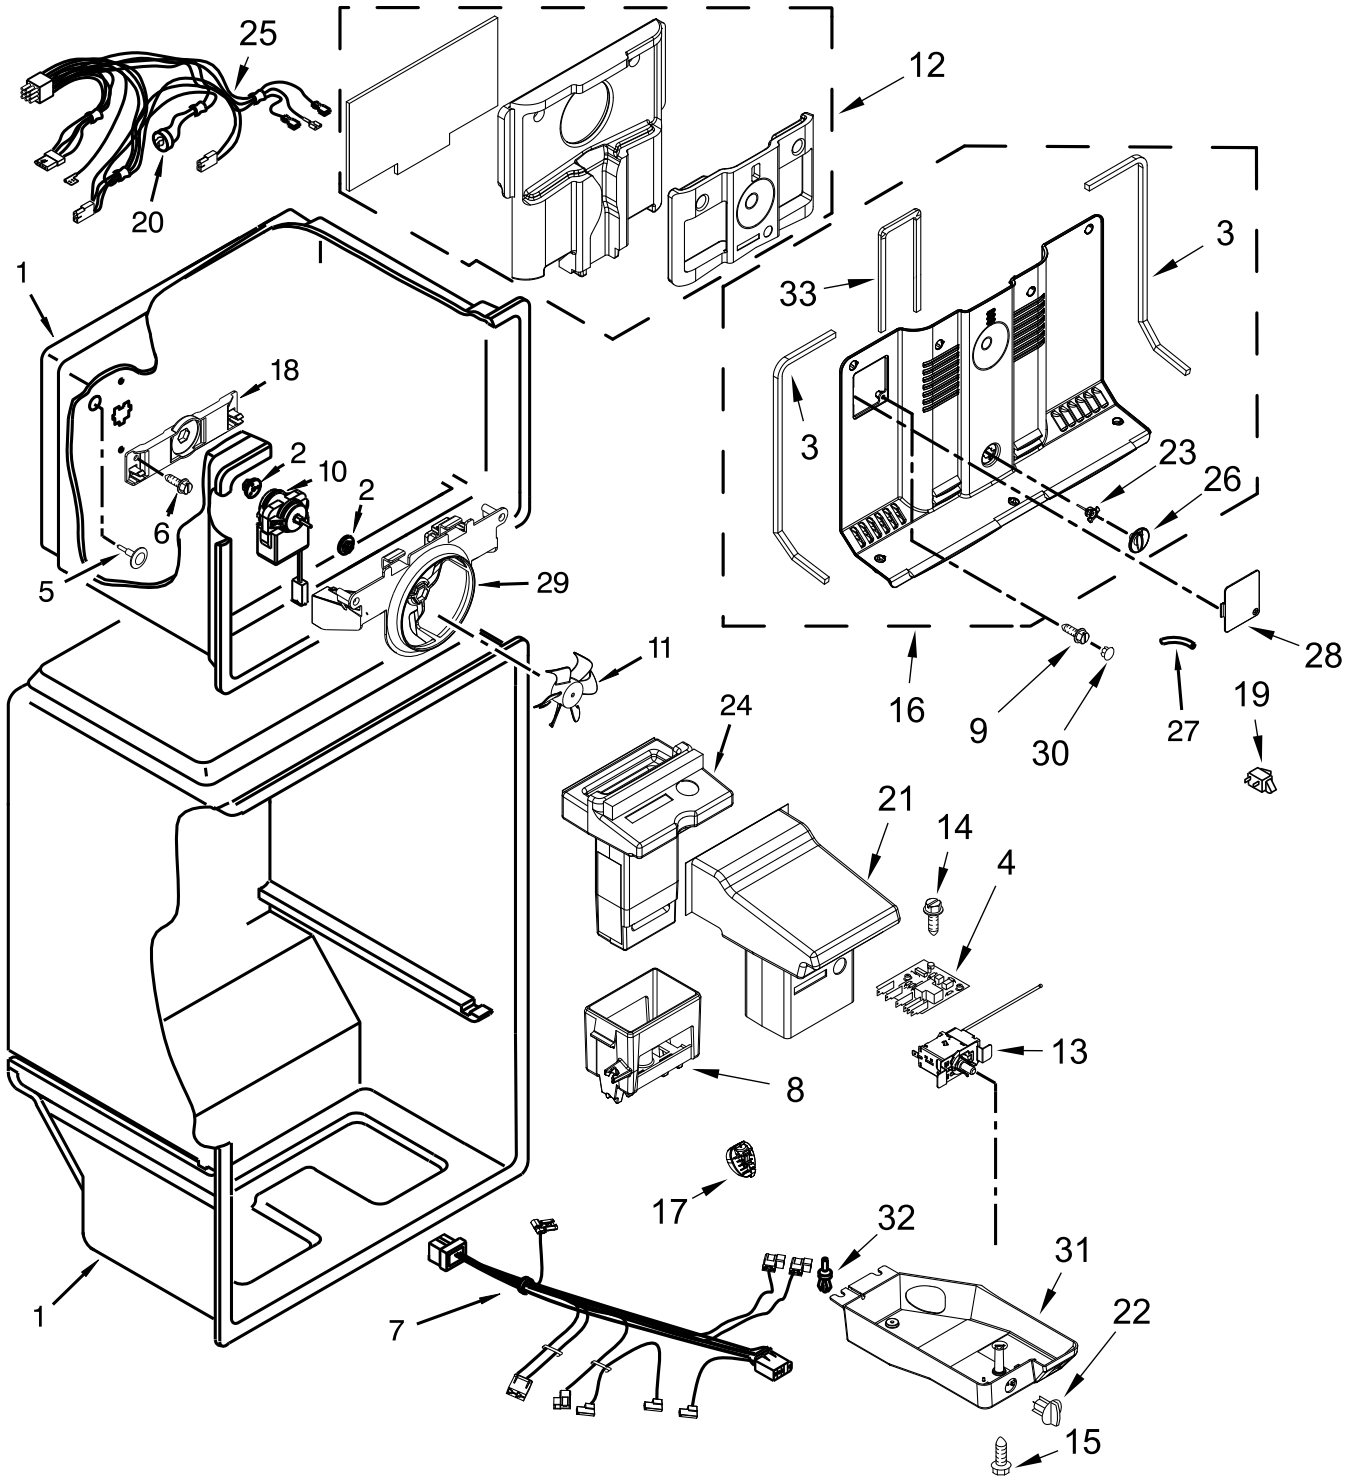

LINER PARTS

LINER PARTS

<u>Illus. No.</u>	<u>Part No.</u>	<u>Description</u>	<u>Illus. No.</u>	<u>Part No.</u>	<u>Description</u>	<u>Illus. No.</u>	<u>Part No.</u>	<u>Description</u>
1		Liner (Not Serviced)	12	W10666603	Assembly, Evaporator Plenum	24	W10570939	Assembly, Air Diffuser
2	2197380	Grommet	13	W11349827	Assembly, Thermostat	25	W11314503	Assembly, Evaporator Fan Wire
3	W10579698	Gasket, Evaporator Cover	14	488693	Screw	26	W10570952	Knob, Air Control
4	W11438550	Control, Electronic	15	489174	Screw	27	1118680	Tube, Thermostat Barrier
5		Hole Plug	16	W10573325	Cover, Evaporator	28	W11341627	Cover, Hole
	941839	White	17	W11429584	Module, LED	29	W10321162	Bracket, Fan Motor
6	488208	Screw	18	2254454	Bracket, Evaporator Fan Rear	30	W10487421	Cover, Screw
7	W11404458	Assembly, Control Box Wire	19	W10847853	Switch, Rocker	31	W10648656	Box, Control
8	W10570480	Cover, Air Diffuser	20		Bi-Metal Defrost (Not Serviced)	32	939962	Rivet, Plastic
9	W10720456	Screw (White)	21	W10570941	Duct, Air	33	W10579707	Gasket, Evaporator Plenum Assembly
10	2315539	Motor, Evaporator Fan	22	2202885	Knob, Control			
11	2200509	Blade, Fan	23	W10169456	Baffle, Air Manual