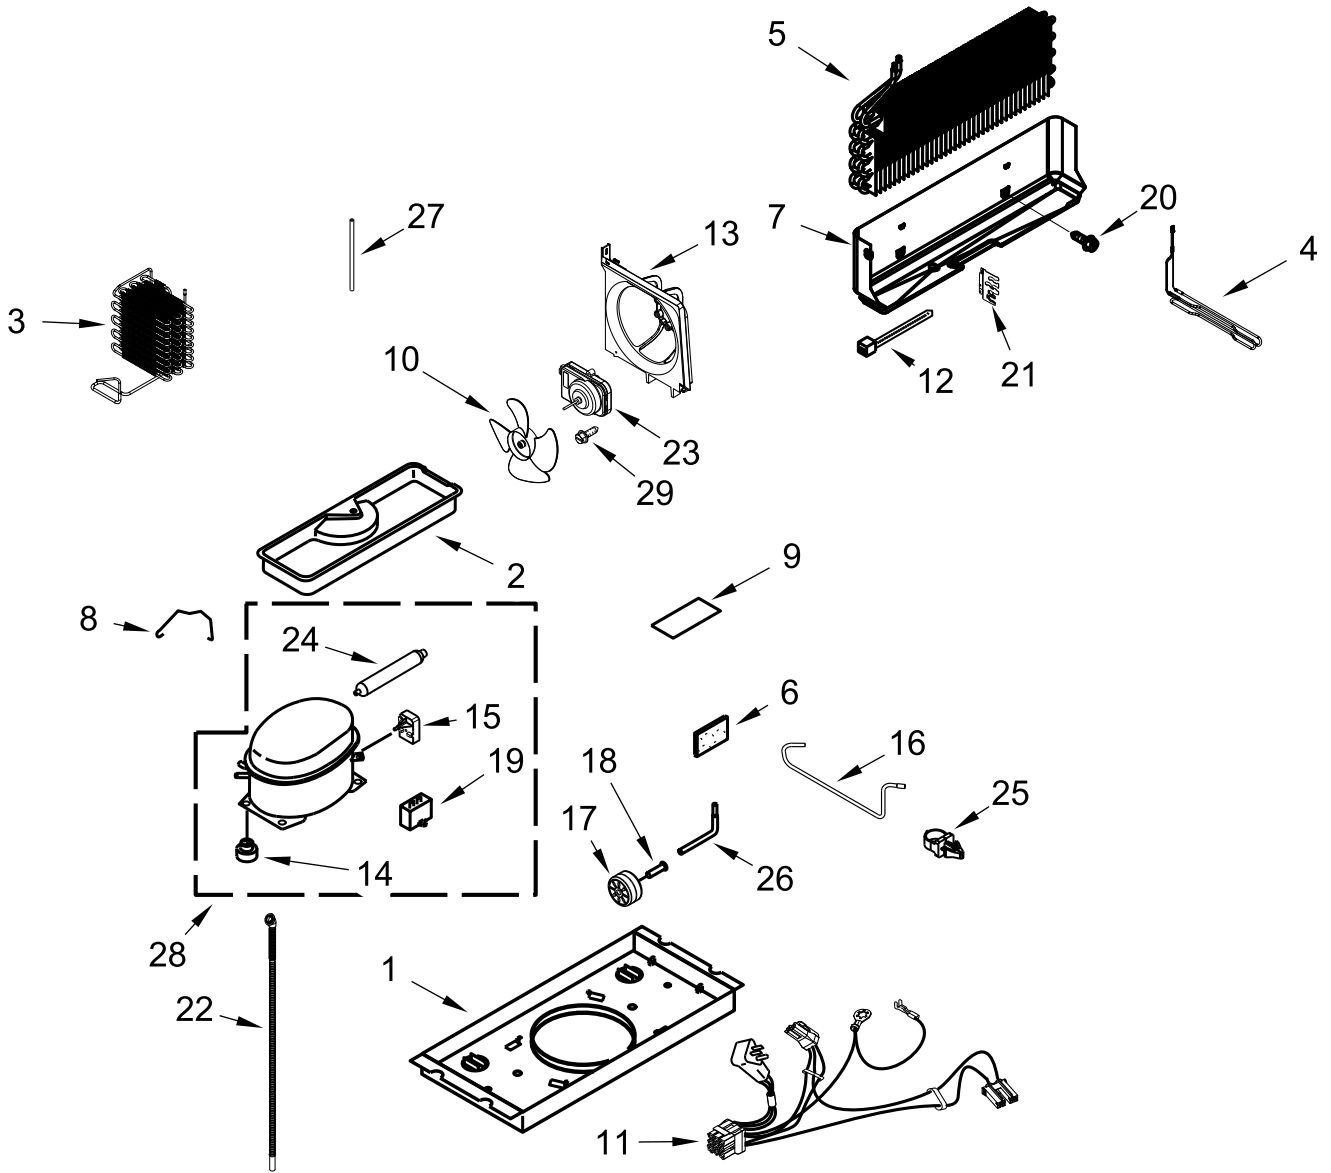

UNIT PARTS

UNIT PARTS

<u>Illus.</u> <u>No.</u>	<u>Part No.</u>	<u>Description</u>	<u>Illus.</u> <u>No.</u>	<u>Part No.</u>	<u>Description</u>	<u>Illus.</u> <u>No.</u>	<u>Part No.</u>	<u>Description</u>
1	W10573847	Support Plate, Compressor	11	W11241362	Harness, Unit	28	W11476127	Compressor (Also Order the Following Lokring™ Parts)
2	W10565417	Tray, Evaporator	12	2263990	Tie, Wire			
3	W11299410	Condenser (Also Order the Following Lokring™ Parts)	13	W10570380	Scroll, Fan			
	W11504445	5/4 NR MS 00 (High Side to Condenser)	14	W10806346	Grommet, Compressor		W11504415	8.5/8 NR MS 00 (Suction Tube to Compressor)
	W11504432	6/5 NR MS 00 (Suction Line to Condenser)	15	W11359381	Device, Combination Start (Start Relay and Overload)		W11504430	7/6 NR MS 00 (High Pressure Side to Compressor)
4	W11339349	Heater, Defrost	16	W11518247	Tube, Suction		W11506619	8 NK MS 00 (Process Tube to Compressor)
5	W11497963	Assembly, Evaporator (Also Order the Following Lokring™ Parts)	17	W10475495	Roller	29	8533859	Screw REFRIGERANT CHARGE 47 grams (R600A)
	W11504450	4/1.8 NR MS 00 (Capillary Tube to Evaporator)	18	2264756	Axle, Roller			
	W11506620	8 NK AL 00 (Suction Line to Evaporator)	19	W10590083	Capacitor			
6	2215468	Insulation, Sound	20	8533919	Screw			
7	W10570572	Shield, Heat	21	W11340313	Bracket, Evaporator			
8	W11495051	Strap, Bale	22	W10286975	Tube, Drain			
9	2266360	Shield, Electrical	23	W10909387	Motor, Condenser Fan			
10	W10675036	Blade, Fan	24	W10805035	Drier (Service Drier Without Dye) (Also Order the Following Lokring™ Parts)			
				W11504445	5/4 NR MS 00 (Heat Loop to Drier)			
				W11504447	5/1.8 NR MS 00 (Capillary Tube to Drier)			
			25	2219077	Clip, Harness			
			26	W11461499	Tube, Process			
			27	W10582029	Extension, Drain Tube