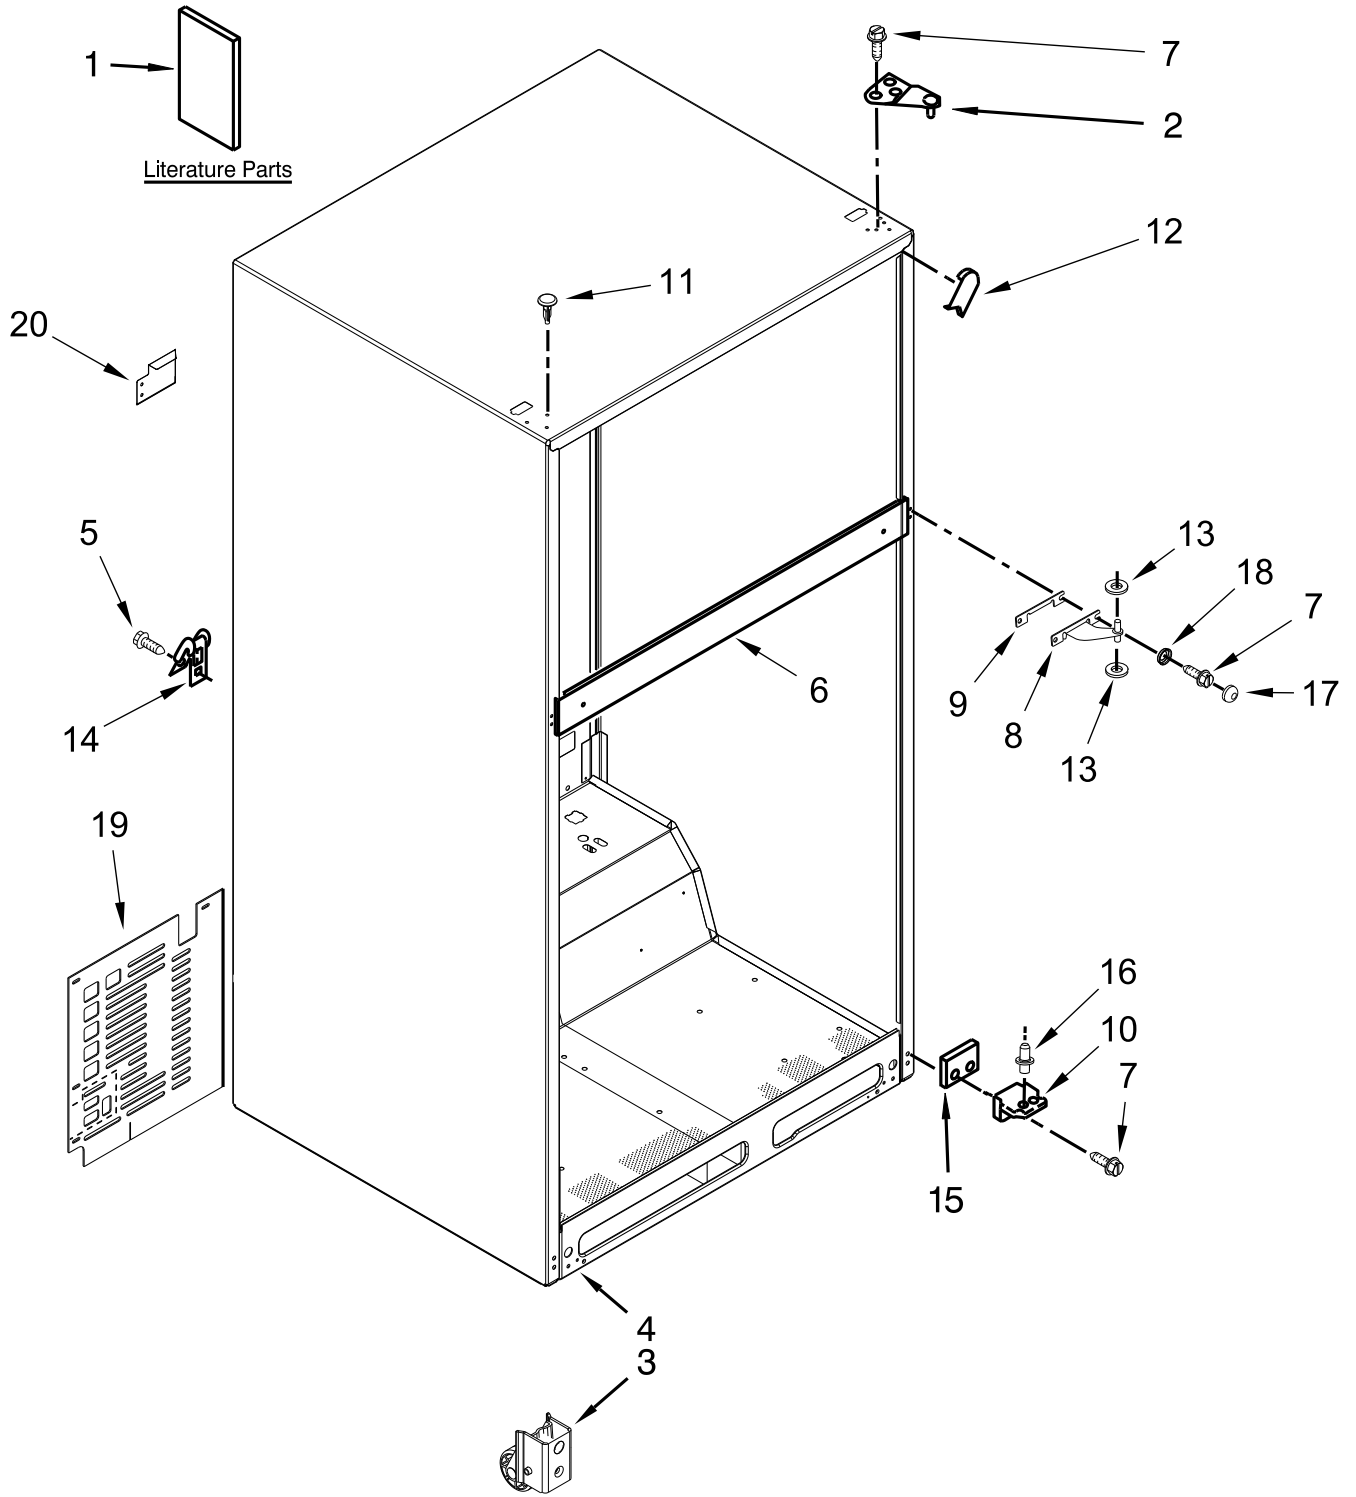

AMANA®

TOP MOUNT REFRIGERATOR

MODELS:

ART104TFDW03 (White)

ART104TFDB03 (Black)

CABINET PARTS

CABINET PARTS

<u>Illus. No.</u>	<u>Part No.</u>	<u>Description</u>	<u>Illus. No.</u>	<u>Part No.</u>	<u>Description</u>	<u>Illus. No.</u>	<u>Part No.</u>	<u>Description</u>
1		Literature Parts	8	2166086	Assembly, Hinge (Center)	13	487802	Washer
	W11511782	Tech Sheet				14	W11242280	Clamp, Power Cord
	W11507956	Use and Care Guide	9		Shim, Hinge Center	15	2201567	Shim, Hinge (Bottom)
	W11111536	Energy Guide		2166043	White	16	W10638688	Hinge Pin
2	2261963	Assembly, Top Hinge		2215385	Black	17		Cap, Dome
3	W10142530	Assembly, Roller	10	2325482	Hinge, Bottom		W10674771	White
4		Cabinet (Not Serviced)	11		Plug, Hole		W10679135	Black
5	489442	Screw		W10520304	White	18	W10674773	Cap, Washer Dome
6		Rail, Center (Not Serviced)		W10520305	Black	19	W11307292	Cover Unit
7	489497	Screw	12		Filler, Wrapper	20	W11458717	Access Cover, Valve
				2166003	White			
				2215384	Black			