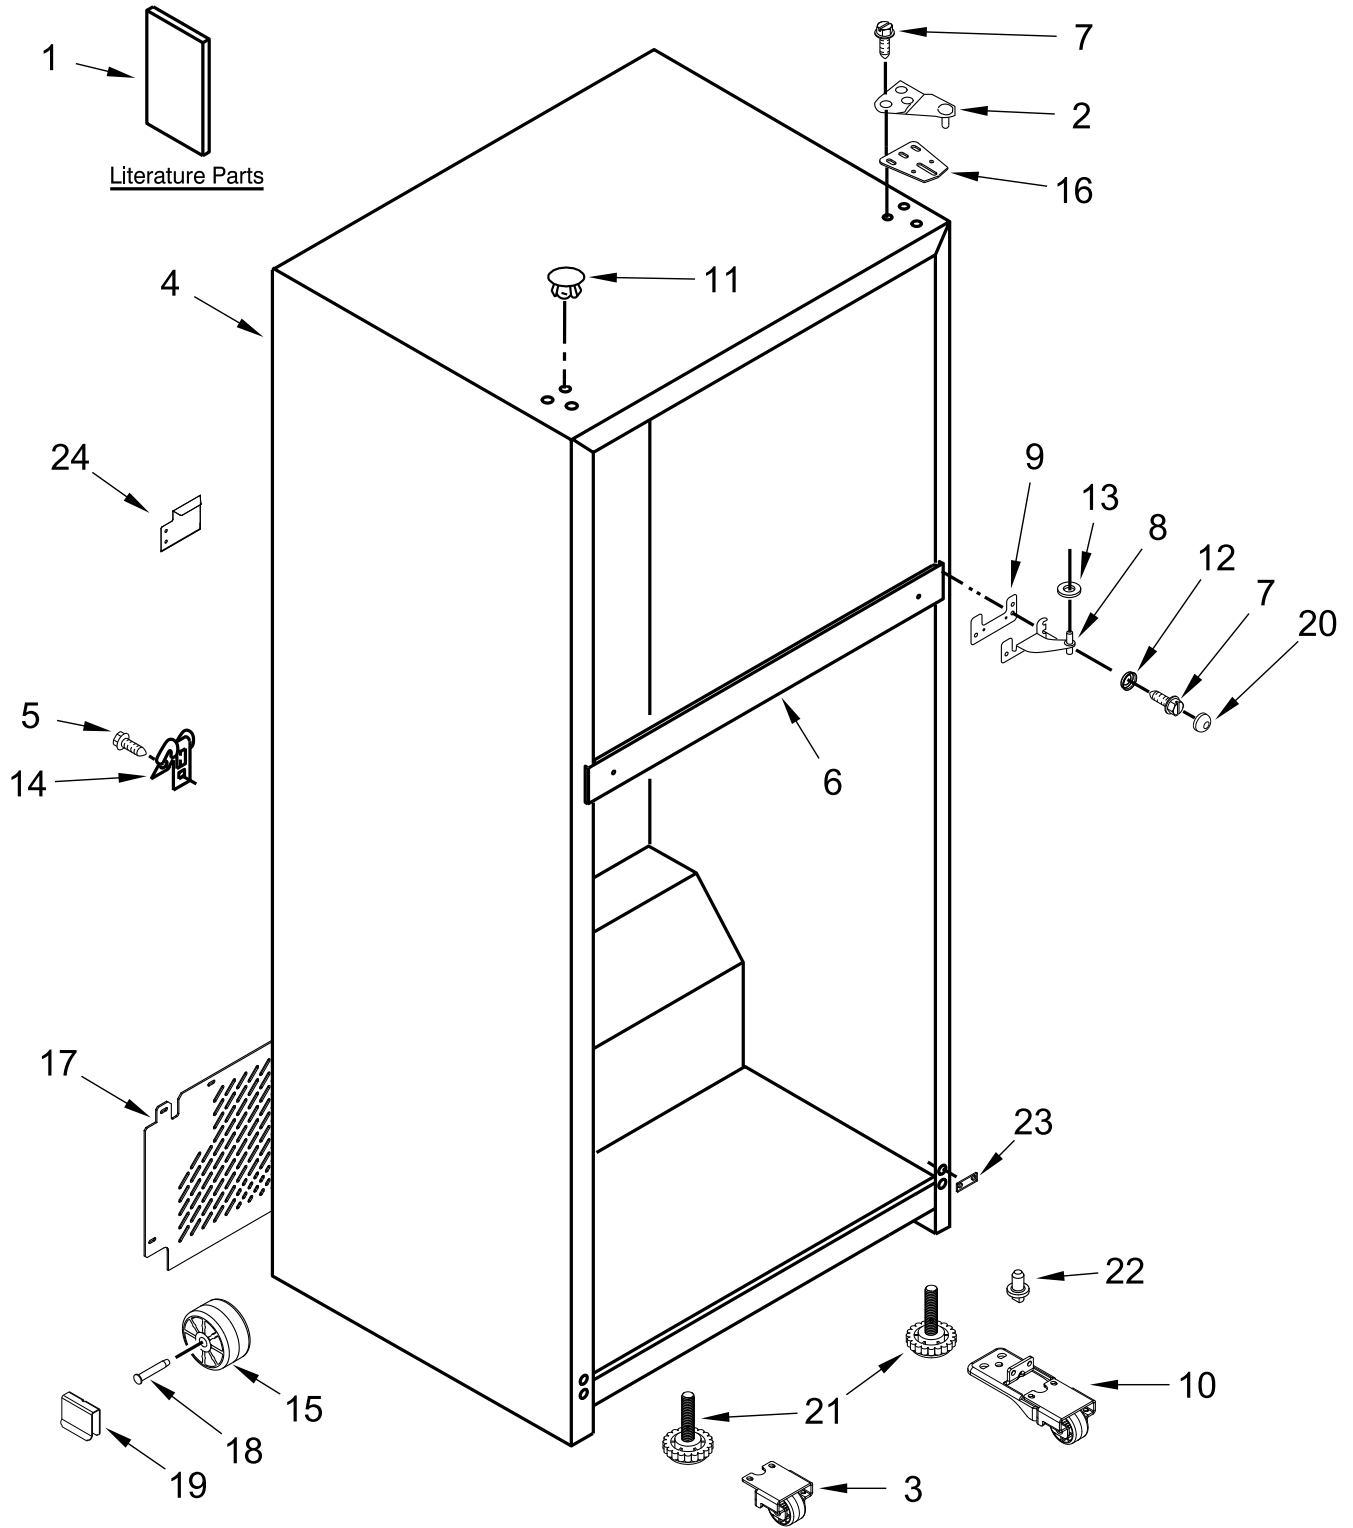

AMANA®

TOP MOUNT REFRIGERATOR

MODELS:

ART308FFDW08 (White)

ART308FFDB08 (Black)

ART308FFDM08 (Stainless)

CABINET PARTS

CABINET PARTS

<u>Illus. No.</u>	<u>Part No.</u>	<u>Description</u>	<u>Illus. No.</u>	<u>Part No.</u>	<u>Description</u>	<u>Illus. No.</u>	<u>Part No.</u>	<u>Description</u>
1		Literature Parts	10	W10843861	Lower Hinge and Roller Assembly	18	981126	Axle, Roller
	W11511780	Tech Sheet				19	2174706	Clip, Roller
	W10849802	Use & Care Guide	11		Plug, Hole	20		Cap, Dome
	W11095234	Energy Guide		W10520304	White		W10674771	White
2	2261963	Assembly, Top Hinge		W10520305	Black		W10679135	Black
3	W10842654	Assembly, Roller		W10520307	Grey		W10679139	Grey
4		Cabinet (Not Serviced)	12	W10674773	Cap, Washer Dome	21	W10671258	Leveler
5	489442	Screw	13	489341	Washer, Plastic	22	W10638688	Hinge Pin
6		Rail, Center (Not Serviced)	14	W11242280	Clamp, Power Cord	23	W11359355	Shim, Bottom Hinge
7	489497	Screw	15	W10475495	Roller	24	W11458717	Access Cover, Valve
8	2254618	Hinge, Center	16		Shim, Top Hinge			
9	2183852	Shim, Hinge Center		2221885	White			
			17	W11307288	Cover, Unit			