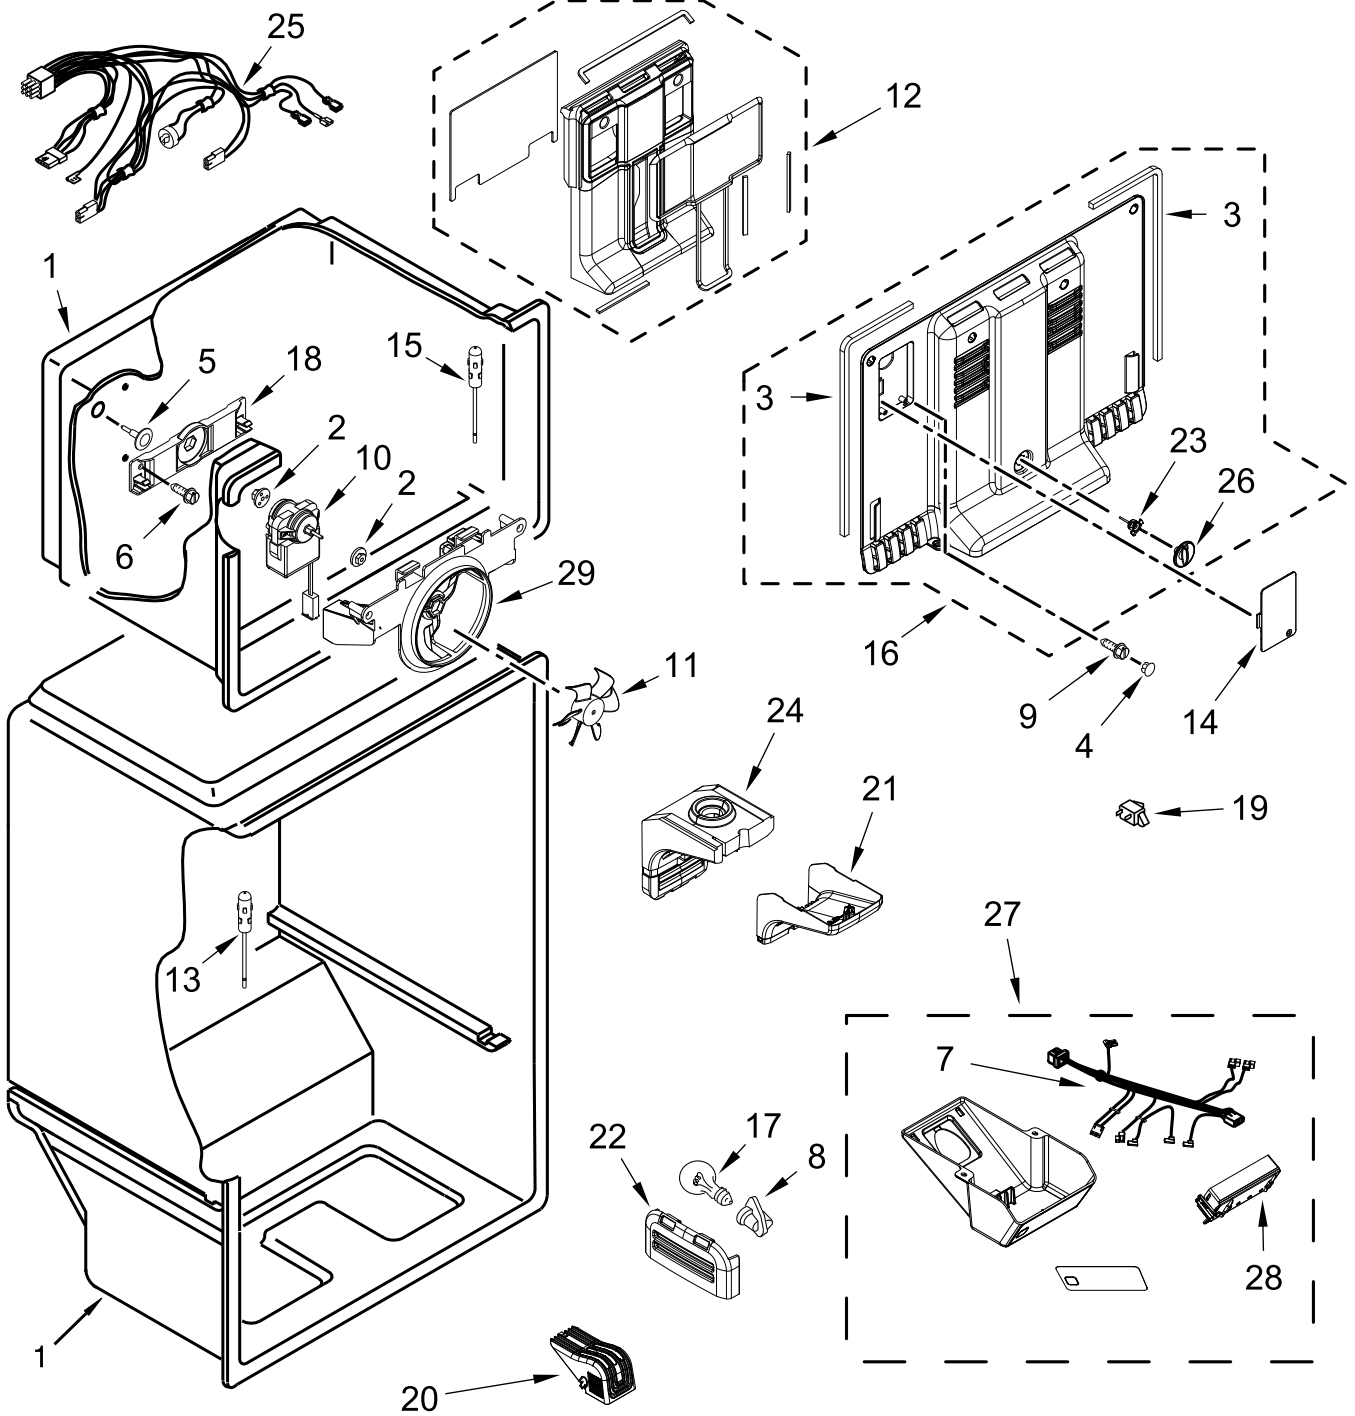

LINER PARTS

LINER PARTS

<u>Illus. No.</u>	<u>Part No.</u>	<u>Description</u>	<u>Illus. No.</u>	<u>Part No.</u>	<u>Description</u>	<u>Illus. No.</u>	<u>Part No.</u>	<u>Description</u>
1		Liner (Not Serviced)	11	2163777	Fan Blade	21	W10705209	Cover, Air Diffuser
2	2197380	Grommet	12	W10676682	Assembly, Evaporator Plenum	22	W10638176	Cup, Air Diffuser
3	W10709194	Gasket, Evaporator Cover	13	W10384183	Thermistor	23	W10570951	Baffle, Air Manual
4	W10487421	Cover, Screw	14	W11341621	Cover, Hole	24	W10633587	Assembly, Air Diffuser
5		Hole Plug	15	W11108173	Thermistor, Refrigerator	25	W11314499	Assembly, Evaporator Fan Wire (Includes Thermal Fuse)
	941839	White	16	W11510096	Cover, Evaporator	26	W10570952	Knob, Air Control
6	488208	Screw	17	W11125625	Lamp, LED	27	W11495442	Assembly, Control Box
7	W11203360	Wire Assembly, Control Box	18	2254454	Bracket, Evaporator Fan Rear	28	W11476561	Control, Electronic
8	2162085	Socket, Light	19	W10847853	Switch, Rocker	29	W10321162	Bracket, Fan Motor
9	8281232	Screw	20	W11242281	Cover, Light			
10	2315539	Motor, Evaporator Fan