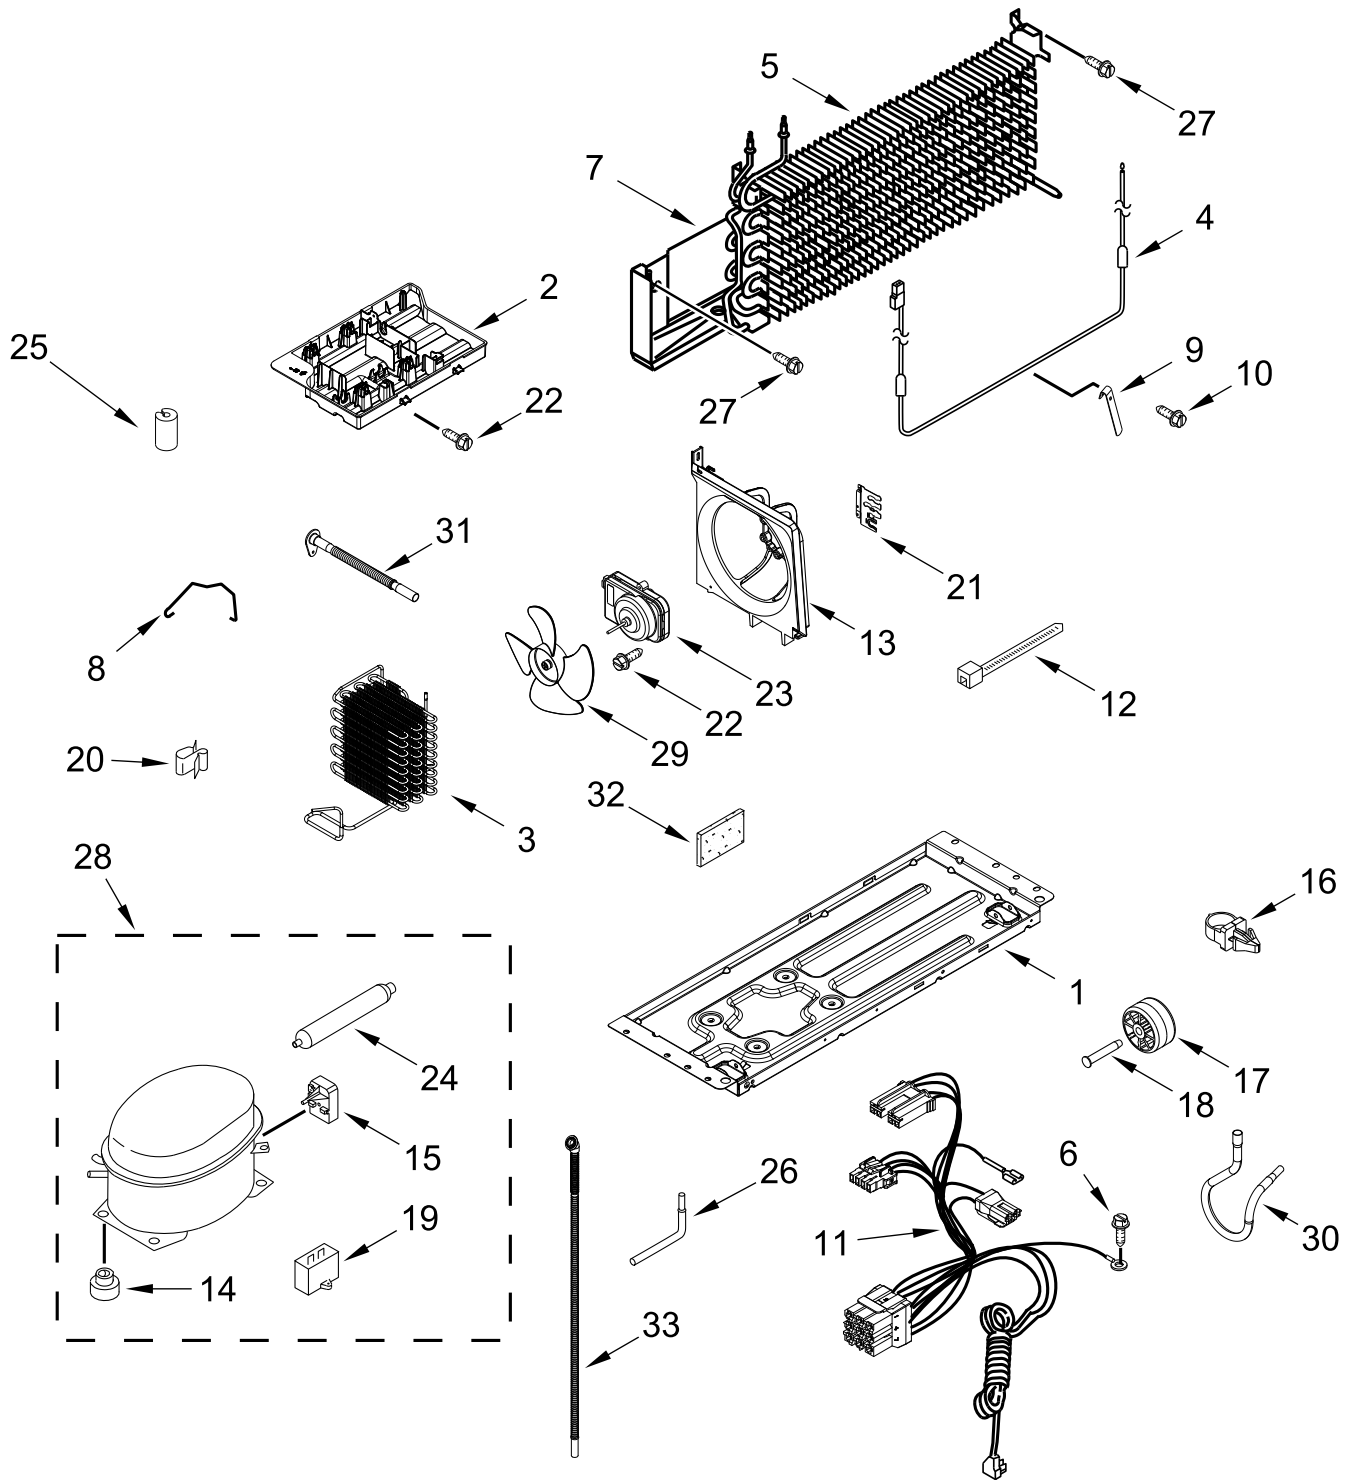

UNIT PARTS

UNIT PARTS

<u>Illus.</u> <u>No.</u>	<u>Part No.</u>	<u>Description</u>	<u>Illus.</u> <u>No.</u>	<u>Part No.</u>	<u>Description</u>	<u>Illus.</u> <u>No.</u>	<u>Part No.</u>	<u>Description</u>
1	W10624648	Support Plate, Compressor	11	W11238433	Harness, Unit	27	489442	Screw
2	W10633582	Tray, Evaporator	12	2263990	Tie, Wire	28	W11332033	Compressor (Also Order the Following Lokring™ Parts)
3	W11290570	Condenser (Also Order the Following Lokring™ Parts)	13	W11438498	Bracket, Fan		W11504415	8.5/8 NR MS 00 (Suction Tube to Compressor)
	W11504445	5/4 NR MS 00 (High Side to Condenser)	14	W10806346	Grommet, Compressor		W11504431	7/5 NR MS 00 (High Pressure Side to Compressor)
	W11506623	5 NK MS 00 (Suction Line to Condenser)	15	W11359381	Device, Combination Start (Start Relay and Overload)		W11506619	8 NK MS 00 (Process Tube to Compressor)
4	W11340898	Heater, Defrost	16	2219077	Clip, Harness	29	W10817071	Blade, Fan
5	W11488141	Assembly, Evaporator (Also Order the Following Lokring™ Parts)	17	W10475495	Roller	30	W11361071	Tube, Suction
	W11504419	(8/7 NR AL 00) (Suction Line to Evaporator)	18	2179826	Axle, Rivet	31	W11383479	Extension, Drain Tube
	W11504449	4/2 NR AL 00 (Capillary Tube to Evaporator)	19	W10590083	Capacitor	32	2215468	Insulation, Sound
			20	2326941	Clip, Wire	33	W10633573	Tube, Drain REFRIGERANT CHARGE 45 grams (R600a)
6	488500	Screw	21	W11340313	Bracket, Evaporator			
7	W11377819	Heat Shield	22	W10622701	Screw			
8	W11495051	Strap, Bale	23	W10909387	Motor, Condenser Fan			
9	W11399989	Heat Probe	24	W10805035	Drier (Service Drier Without Dye) (Also Order the Following Lokring™ Parts)			
10	489478	Screw		W11504445	5/4 NR MS 00 (Heat Loop to Drier)			
				W11504449	4/2 NR AL 00 (Capillary Tube to Drier)			
			25	2319835	Grommet, Condenser			
			26	2174739	Tube, Process