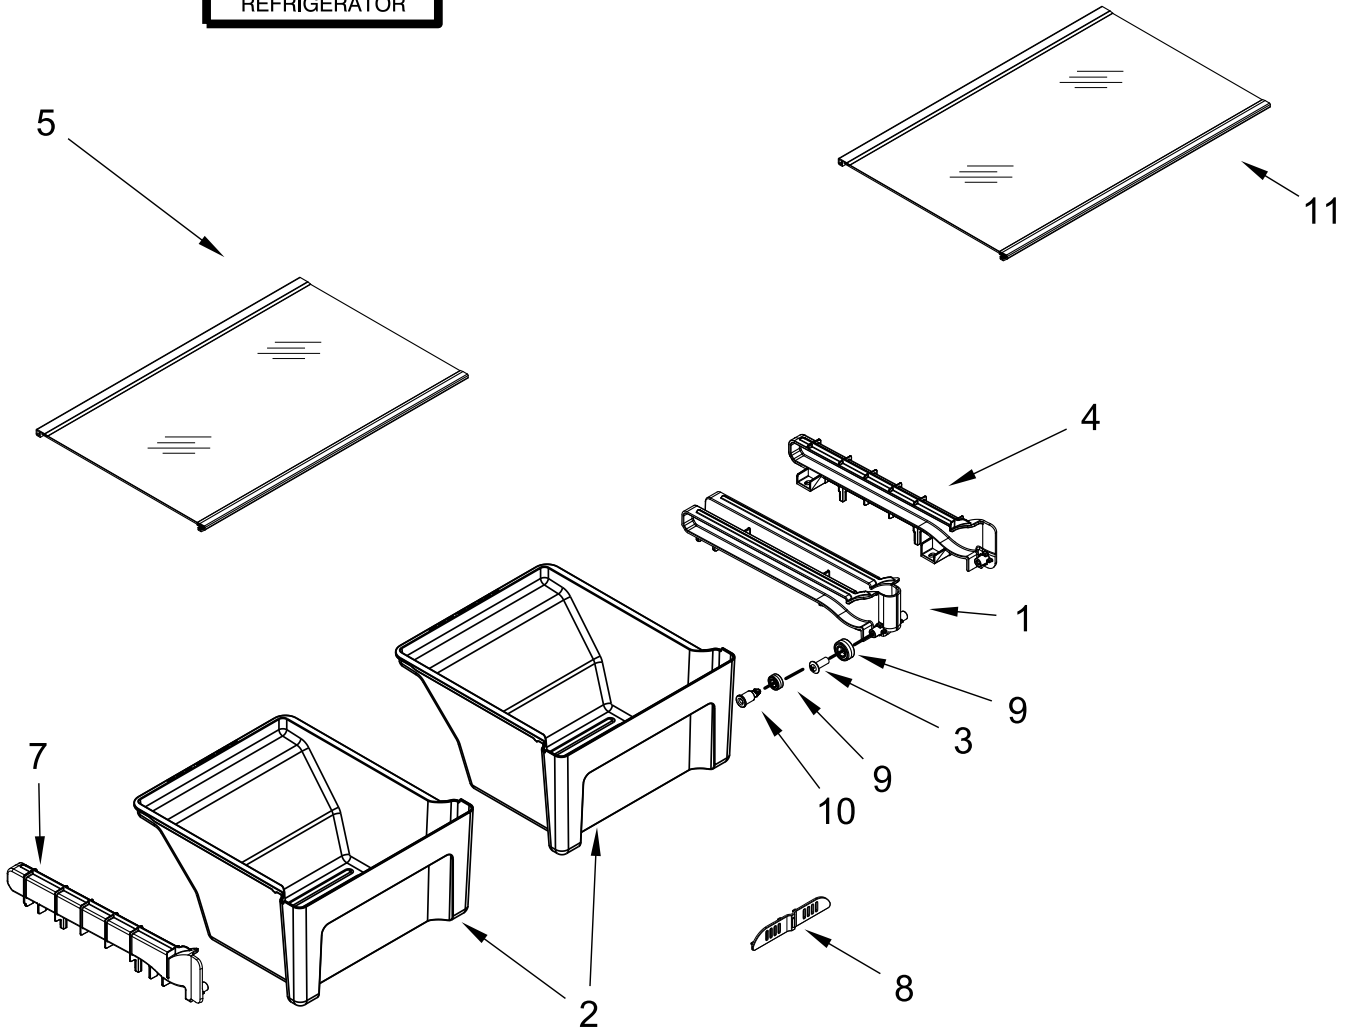

REFRIGERATOR

SHELF PARTS

<u>Illus.</u> <u>No.</u>	<u>Part No.</u>	<u>Description</u>	<u>Illus.</u> <u>No.</u>	<u>Part No.</u>	<u>Description</u>	<u>Illus.</u> <u>No.</u>	<u>Part No.</u>	<u>Description</u>
1	W11526406	Rail, Center Track	5	W11516570	Assembly, RC Shelf	9	W10628713	Roller, Pan
2	W10668872	Assembly, Crisper Pan	6	W11517075	Assembly, FC Shelf	10	W10628712	Axle, Roller
3	3400065	Screw (Stainless)	7	W11526404	Rail, Track (Left Hand)	11	W11167857	Shelf Assembly, Crisper
4	W11526405	Rail, Track (Right Hand)	8	W10356844	Control, Humidity