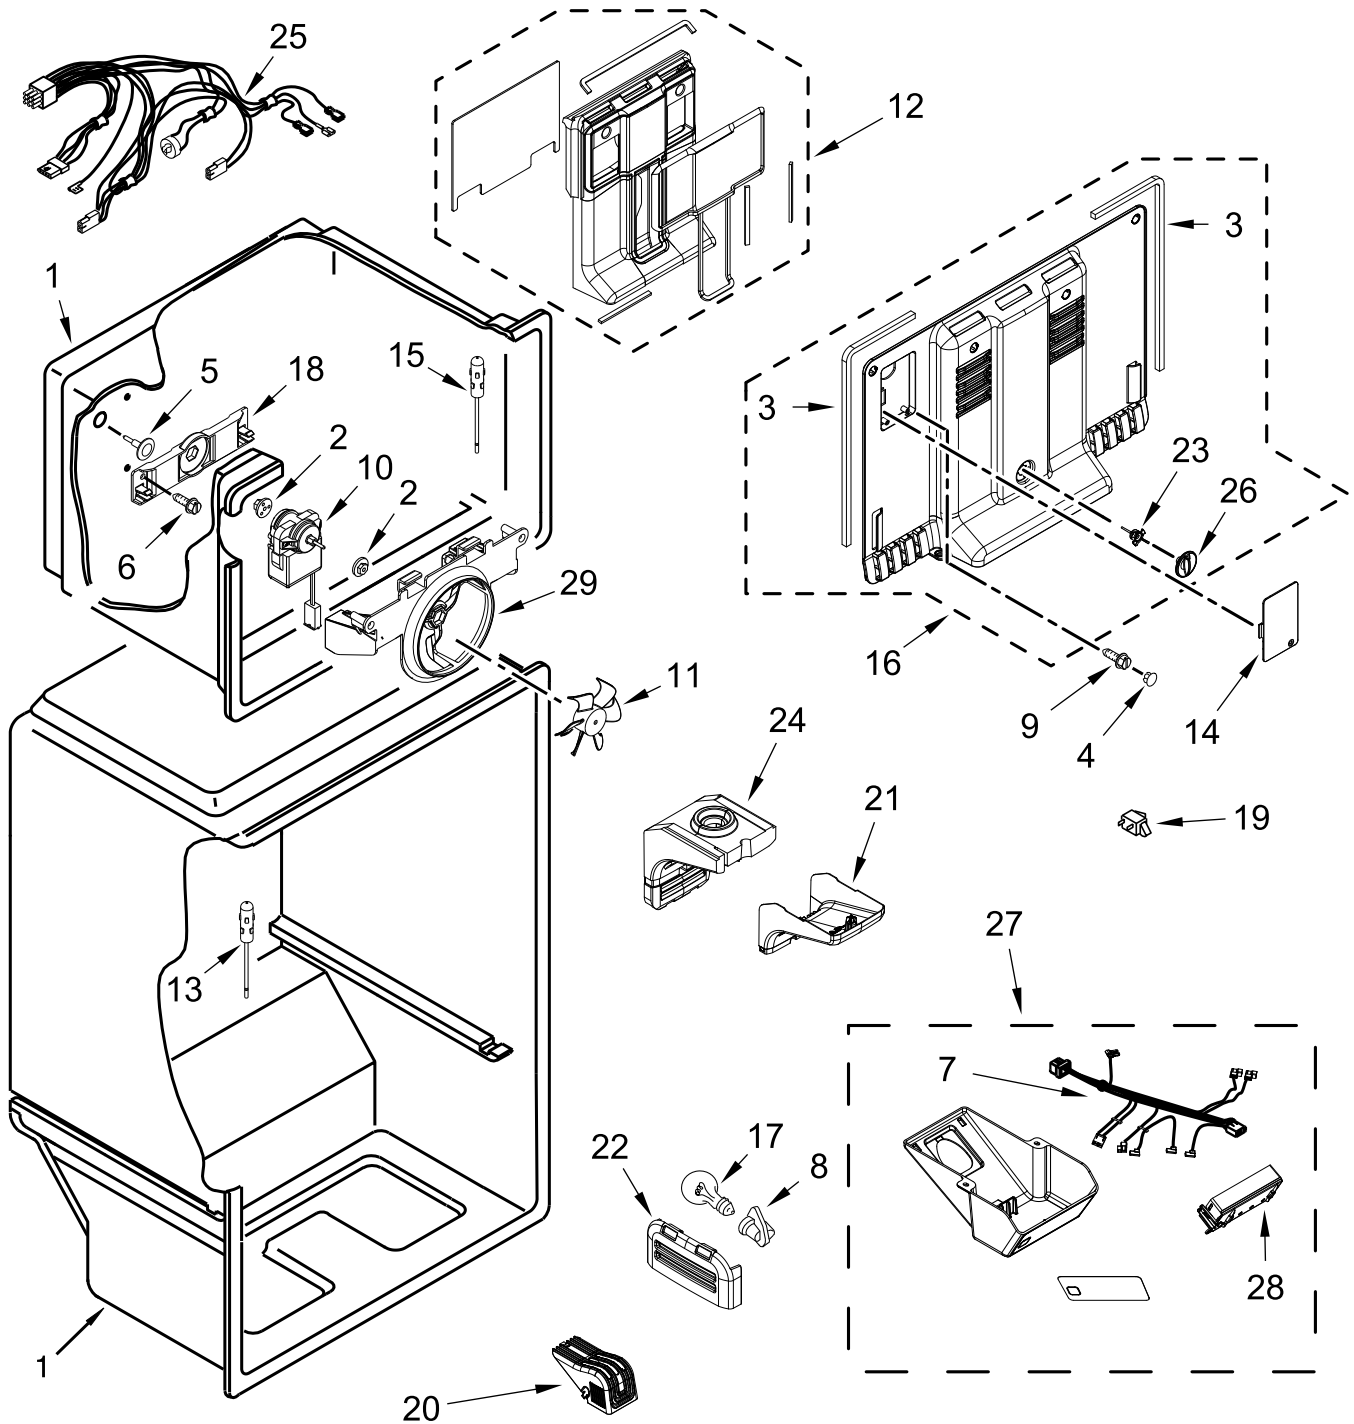

LINER PARTS

LINER PARTS

<u>Illus. No.</u>	<u>Part No.</u>	<u>Description</u>	<u>Illus. No.</u>	<u>Part No.</u>	<u>Description</u>	<u>Illus. No.</u>	<u>Part No.</u>	<u>Description</u>
1		Liner (Not Serviced)	11	2163777	Fan Blade	21	W10705209	Cover, Air Diffuser
2	2197380	Grommet	12	W10676682	Assembly, Evaporator Plenum	22	W10638176	Cup, Air Diffuser
3	W10709194	Gasket, Evaporator Cover	13	W10384183	Thermistor	23	W10570951	Baffle, Air Manual
4	W10487421	Cover, Screw	14	W11341621	Cover, Hole	24	W10633587	Assembly, Air Diffuser
5		Hole Plug	15	W11108173	Thermistor, Refrigerator	25	W11314499	Assembly, Evaporator Fan Wire (Includes Thermal Fuse)
	941839	White	16	W11510096	Cover, Evaporator	26	W10570952	Knob, Air Control
6	488208	Screw	17	W11125625	Lamp, LED	27	W11495442	Assembly, Control Box
7	W11203360	Wire Assembly, Control Box	18	2254454	Bracket, Evaporator Fan Rear	28	W11476561	Control, Electronic
8	2162085	Socket, Light	19	W10847853	Switch, Rocker	29	W10321162	Bracket, Fan Motor
9	8281232	Screw	20	W11242281	Cover, Light			
10	2315539	Motor, Evaporator Fan