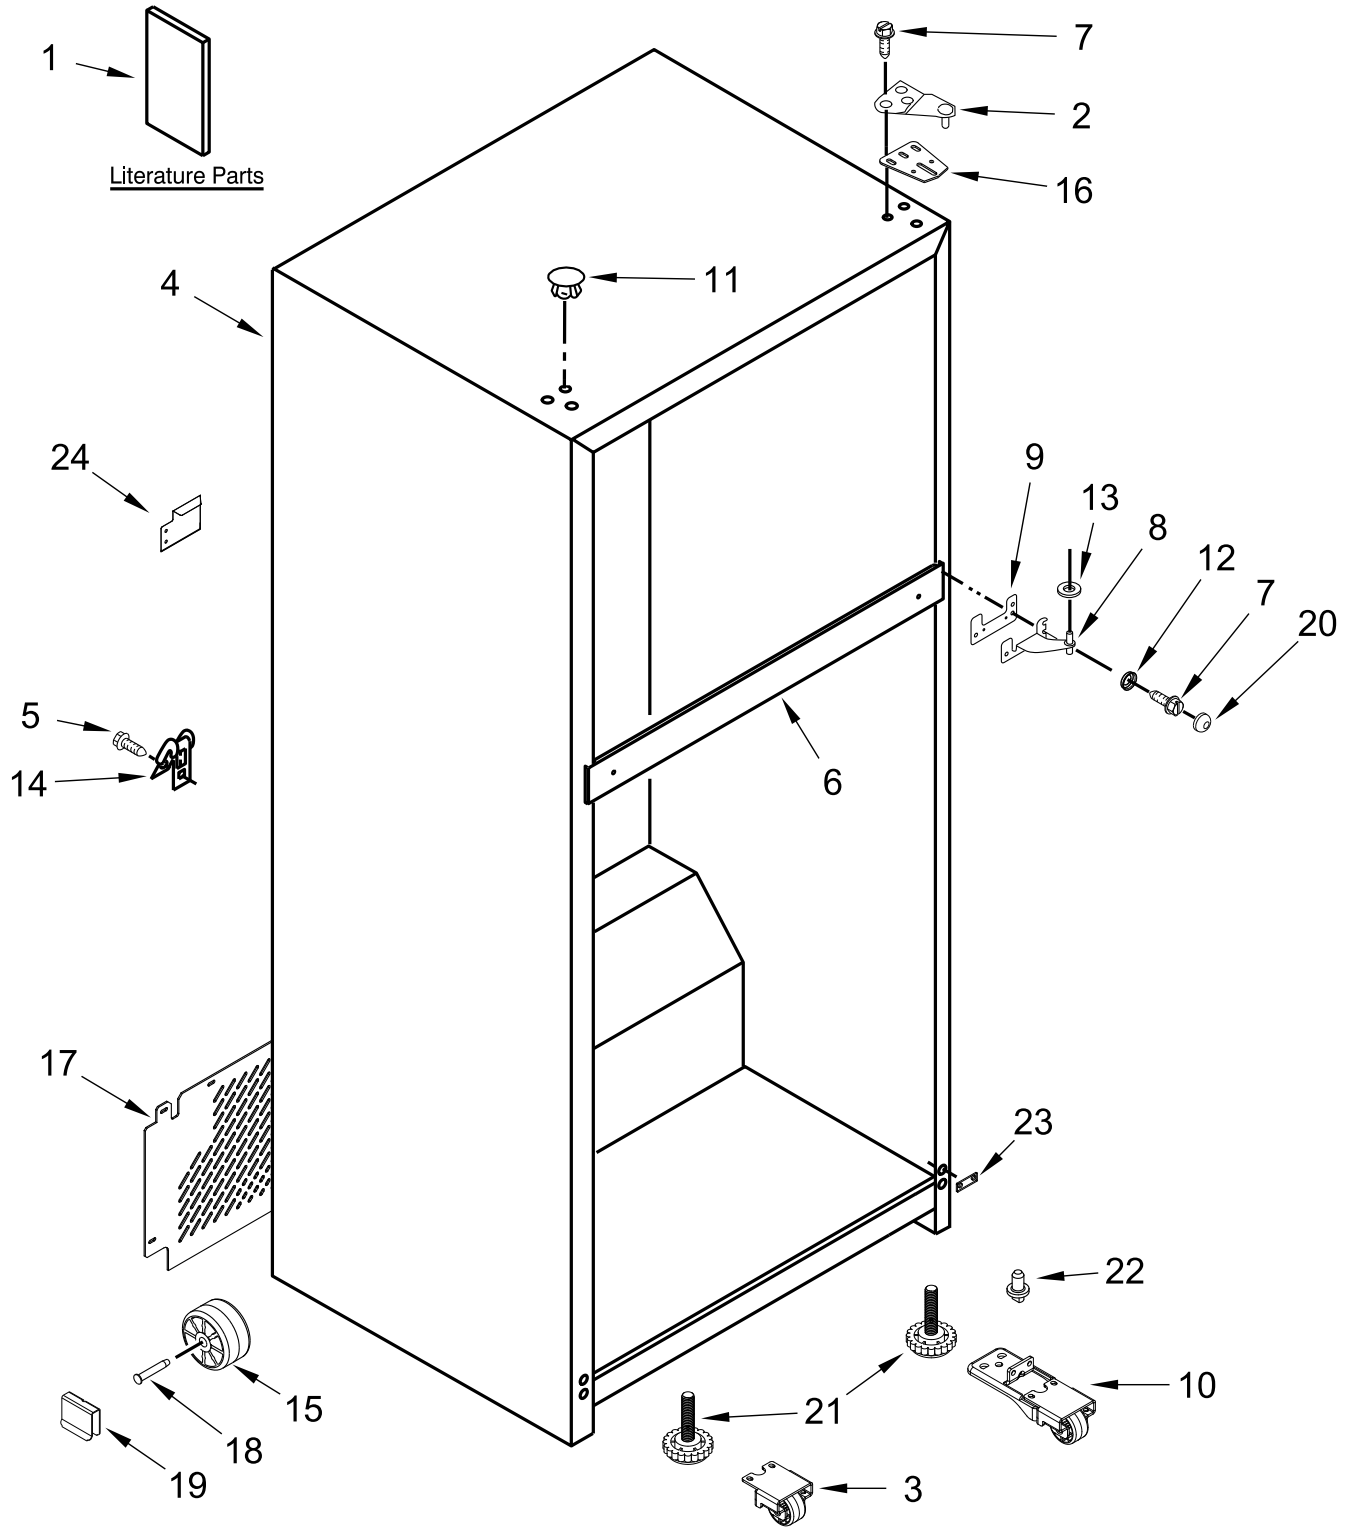

AMANA®

TOP MOUNT REFRIGERATOR

MODELS:

ART318FFDW08 (White)

ART318FFDB08 (Black)

ART318FFDS08 (Stainless)

CABINET PARTS

CABINET PARTS

<u>Illus. No.</u>	<u>Part No.</u>	<u>Description</u>	<u>Illus. No.</u>	<u>Part No.</u>	<u>Description</u>	<u>Illus. No.</u>	<u>Part No.</u>	<u>Description</u>
1		Literature Parts	10	W10843861	Lower Hinge and Roller Assembly	18	981126	Axle, Roller
	W10849802	Use & Care Guide				19	2174706	Clip, Roller
	W11095235	Energy Guide	11		Plug, Hole	20		Cap, Dome
	W11511780	Tech Sheet		W10520304	White		W10674771	White
2	2261963	Assembly, Top Hinge		W10520305	Black		W10679135	Black
3	W10842654	Assembly, Roller		W10520307	Grey		W10679139	Grey
4		Cabinet (Not Serviced)	12	W10674773	Cap, Washer Dome	21	W10671258	Leveler
5	489442	Screw	13	489341	Washer, Plastic	22	W10638688	Hinge Pin
6		Rail, Center (Not Serviced)	14	W11242280	Clamp, Power Cord	23	W11359355	Shim, Bottom Hinge
7	489497	Screw	15	W10475495	Roller	24	W11458717	Access Cover, Valve
8	2254618	Hinge, Center	16		Shim, Top Hinge			
9	2183852	Shim, Hinge Center		2221885	White			
			17	W11307288	Cover, Unit			