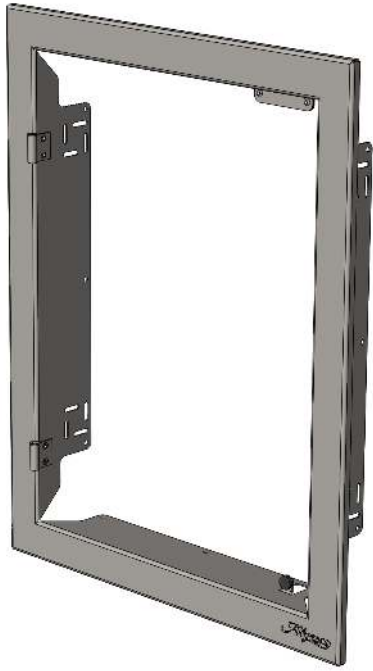

**AXE-17L
PARTS LIST**

DOOR FRAME 510-1155

DOOR ASSEMBLY

DOOR 510-1131

HANDLE 290-0401
(MOUNTING HARDWARE
INCLUDED)

ACCESSORY DOOR BIN
XEDS-1 (OPTIONAL)

PLUG 200-0041

BUMPER 290-0100

MAGNETIC
CATCH
290-0283