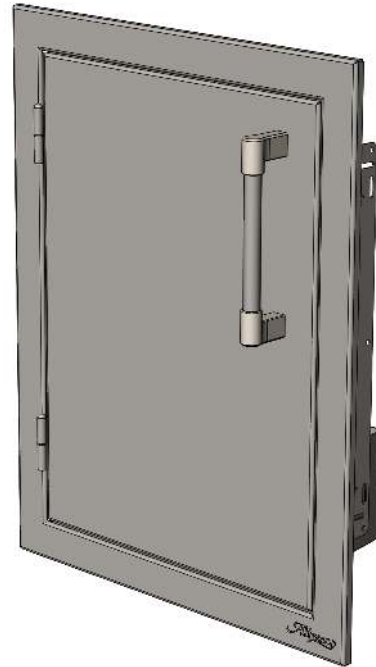

**AXE-17L
PARTS LIST**

DOOR FRAME 510-1155

DOOR ASSEMBLY

DOOR 510-1131

HANDLE 290-0401
(MOUNTING HARDWARE
INCLUDED)

ACCESSORY DOOR BIN
XEDS-1 (OPTIONAL)

PLUG 200-0041

BUMPER 290-0100

MAGNETIC
CATCH
290-0283