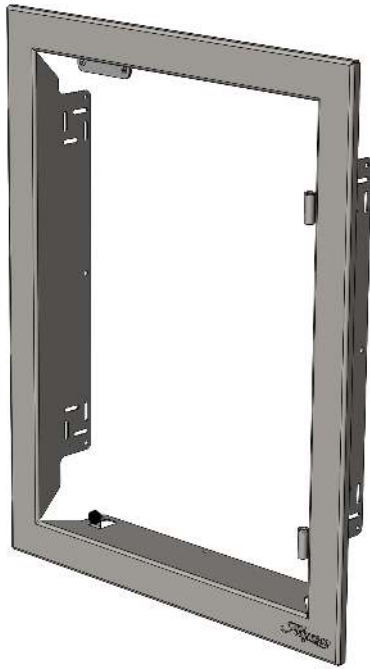

**AXE-17R  
PARTS LIST**

DOOR FRAME 510-1156

DOOR ASSEMBLY

DOOR 510-1152

HANDLE 290-0401  
(MOUNTING HARDWARE  
INCLUDED)

ACCESSORY DOOR BIN  
XEDS-1 (OPTIONAL)

PLUG 200-0041

BUMPER 290-0100

MAGNETIC  
CATCH  
290-0283