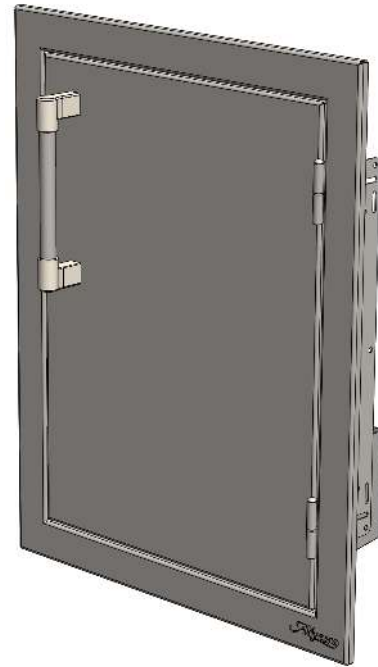

**AXE-17R  
PARTS LIST**

DOOR FRAME 510-1156

DOOR ASSEMBLY

DOOR 510-1152

HANDLE 290-0401  
(MOUNTING HARDWARE  
INCLUDED)

ACCESSORY DOOR BIN  
XEDS-1 (OPTIONAL)

PLUG 200-0041

BUMPER 290-0100

MAGNETIC  
CATCH  
290-0283