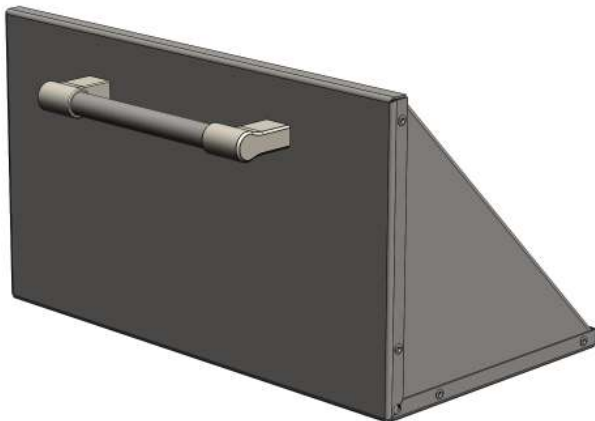

**AXE-TH  
PARTS LIST**

BODY 510-1189

PAPER TOWEL HOLDER

DOOR 510-0427

HANDLE 290-0401

BINDER POST 200-0283  
(HINGE PIVOTS)

ROLL TUBE 510-0433