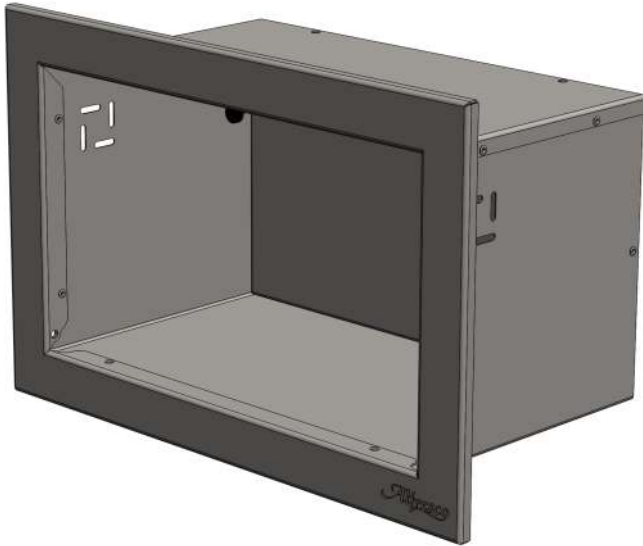

**AXE-TH  
PARTS LIST**

BODY 510-1189

PAPER TOWEL HOLDER

DOOR 510-0427

HANDLE 290-0401

BINDER POST 200-0283  
(HINGE PIVOTS)

ROLL TUBE 510-0433