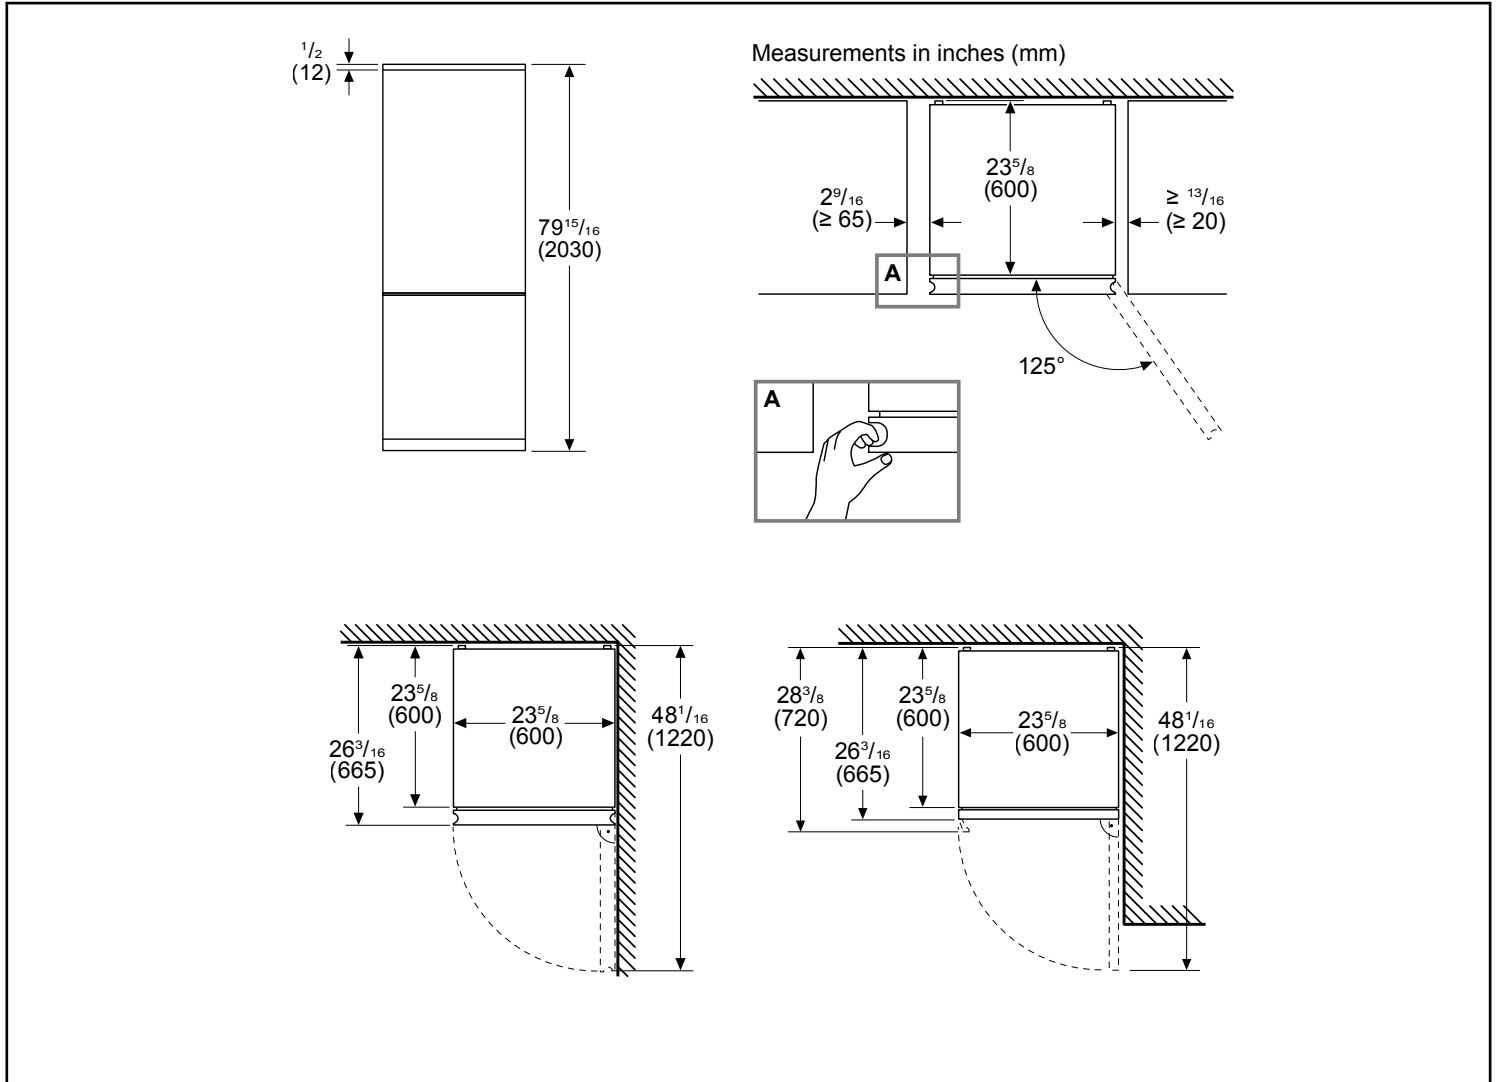

24" Counter-Depth Bottom-Freezer with Ice Maker

BOSCH

Invented for life

800 Series – Stainless Steel B24CB80ESS

Installation Details

Accessories: To purchase Bosch accessories, cleaners & parts please visit www.bosch-home.com/us/store or call 1-800-944-2904 (Mon to Fri 5 am to 6 pm PST, Sat 6 am to 3 pm PST).

Notes: All height, width and depth dimensions are shown in inches. BSH reserves the absolute and unrestricted right to change product materials and specifications, at any time, without notice. Consult the product's installation instructions for final dimensional data and other details prior to making cutout.

Warranties: Please see Use & Care manual or Bosch website for statement of limited warranty.

For more information on our entire line of products, go to www.bosch-home.com/us or call 1-800-944-2904

© BSH Home Appliances Corporation. All rights reserved. Bosch is a registered trademark of Robert Bosch GmbH.