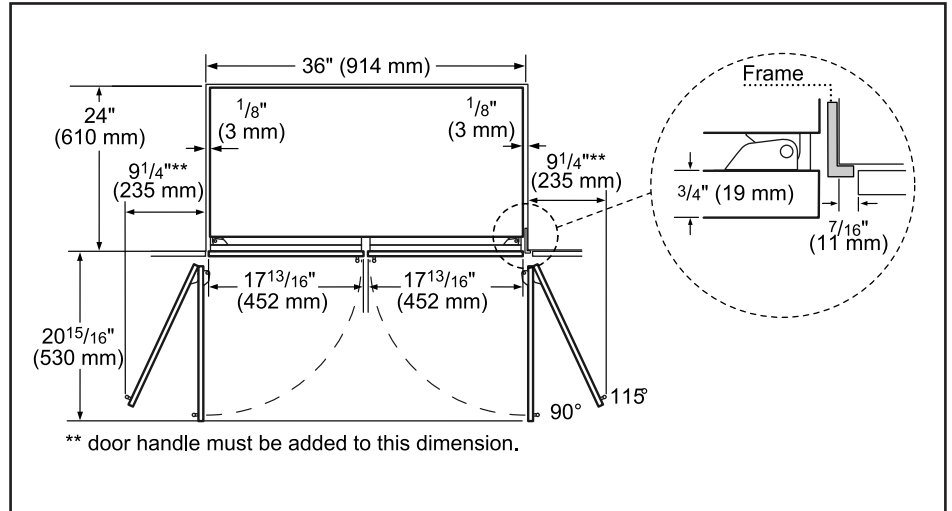

36" Built-In French Door Bottom-Freezer

Benchmark™ Series – Stainless Steel B36BT935NS

Installation Details

HEATKITB82 Heater Kit
When two appliances are installed side-by-side a sealing kit must be used. For combinations that involve a freezer column, this kit is included. For all other (non-traditional, i.e. two bottom freezers) side-by-side combinations or instances where any appliances are installed less than 6" (152 mm) apart from one another but not connected side-by-side, purchase this kit. This kit is also recommended for use with any installation in areas that are subject to humidity, or located next to an outside wall.

Accessories: To purchase Bosch accessories, cleaners & parts please visit www.bosch-home.com/us/store or call 1-800-944-2904 (Mon to Fri 5 am to 6 pm PST, Sat 6 am to 3 pm PST).
Notes: All height, width and depth dimensions are shown in inches. BSH reserves the absolute and unrestricted right to change product materials and specifications, at any time, without notice. Consult the product's installation instructions for final dimensional data and other details prior to making cutout.
Warranties: Please see Use & Care manual or Bosch website for statement of limited warranty.
For more information on our entire line of products, go to www.bosch-home.com/us or call 1-800-944-2904
© BSH Home Appliances Corporation. All rights reserved. Bosch is a registered trademark of Robert Bosch GmbH.