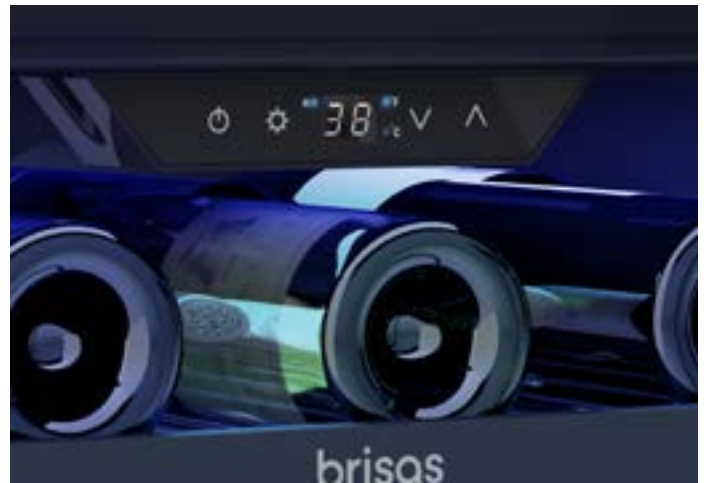

BRISAS SINGLE ZONE BEVERAGE COOLER

brisas
BY ZEPHYR
BRISASBYZEPHYR.COM

Transparent-Gray Glass Shelves

PreciseTemp™

TOP FEATURES

38°

PreciseTemp™
Multiple internal sensors help maintain accurate temperatures

Field-Reversible Door
Comes standard with field-reversible door brackets included

BRISAS SINGLE ZONE BEVERAGE COOLER

brisas

BY ZEPHYR

BRISASBYZEPHYR.COM

MODEL
Beverage Display Cooler BBV24C01AG

Size 24"
Dimensions 23-7/8"W x 33-7/8"H x 23-1/2"D
Weight 114lbs.
Installation Type Compact / Built-in / Freestanding
Refrigerant Type R600a

FEATURES
Capacity 8 bottles (750 ml), 112 12oz cans
Volume 5.8 cu/ft
Temperature Range 38° - 65° F
Sound Level 40 dBA
Seamed Door Finish 304-grade Stainless + Glass
Cabinet Finish Black
Interior Finish Black
Field-Reversible Door Yes
Zero-Clearance Door Hinge Yes
Door Glass Dual-pane
Shelving 1 black wire rack w/ black trim
2 transparent-gray glass shelves
Controls Electronic Capacitive Touch
Lighting Blue LED
Door Open Alarm Yes, after 3 minutes
Sabbath Mode Yes
Commercial Certified Yes
Air Filtration Yes, w/ carbon filter
PreciseTemp™ Yes
Active Cooling Technology Yes
Vibration Dampening System Yes