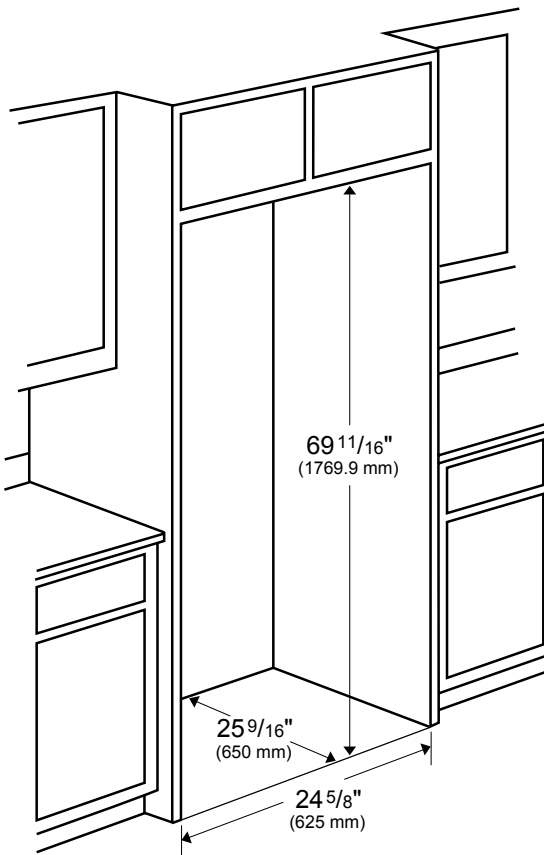

BFBF2414SSIM

24" Bottom Freezer Refrigerator with Ice Maker

NOTE TO THE INSTALLER: All height, width, and depth dimensions are shown in inches (as well as metric). Beko U.S., Inc. reserves the absolute and unrestricted right to change product materials and specifications, at any time, without notice. Please visit our website, www.BekoAppliances.com, or call 888.352.2356 to verify the latest specifications with final dimensional data and other details prior to installation and making a cutout. Applicable product limited warranty information may be found in accompanying product materials, or you may contact your account manager for further details. Proper installation is the responsibility of the installer. Product failure due to improper installation is not covered under the Limited Warranty.