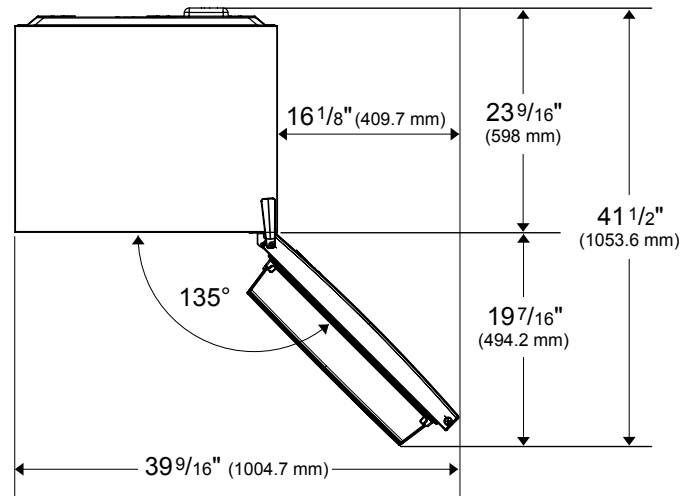

BFBF2414SSIM

24" Bottom Freezer Refrigerator with Ice Maker