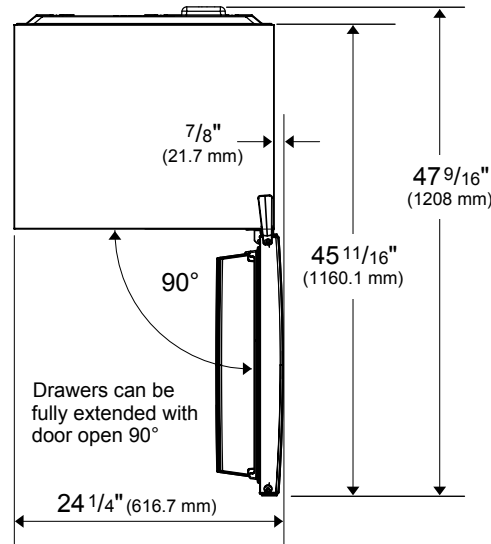

BFBF2414SSIM

24" Bottom Freezer Refrigerator with Ice Maker