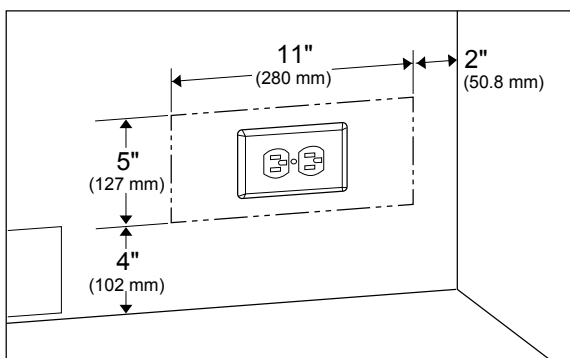

Electrical Location