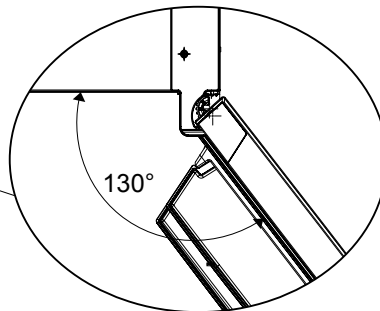

DIMENSIONS & WEIGHT	
Product (H x W x D) (in)	69 ¹¹ / ₁₆ x 29 ³ / ₄ x 29 ¹³ / ₁₆
Height With Hinge Cap	69 ¹¹ / ₁₆
Height Without Hinge Cap	68 ¹ / ₂
Depth With Handles	29 ¹³ / ₁₆
Depth Without Handles	27 ⁹ / ₁₆
Depth Without Doors	24 ⁷ / ₁₆
Carton (H x W x D) (in)	73 x 32 x 30 ¹ / ₂
Product Weight (lbs)	208
Shipping Weight (lbs)	233

Electrical Location

Water Location (Models with Ice Maker)

BFBF30216SSIM

30" Counter-Depth Bottom Freezer Refrigerator with Ice Maker, Right Hinge

Allow 2" (50 mm) min. clearance between the top of refrigerator and alcove.