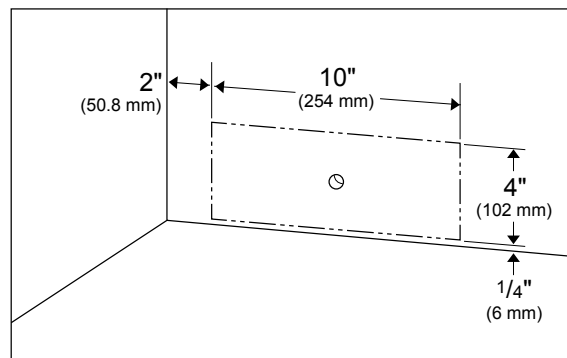

DIMENSIONS & WEIGHT	
Product (H x W x D) (in)	69 ¹¹ / ₁₆ x 29 ³ / ₄ x 29 ¹³ / ₁₆
Height With Hinge Cap	69 ¹¹ / ₁₆
Height Without Hinge Cap	68 ¹ / ₂
Depth With Handles	29 ¹³ / ₁₆
Depth Without Handles	27 ⁹ / ₁₆
Depth Without Doors	24 ⁷ / ₁₆
Carton (H x W x D) (in)	73 x 32 x 30 ¹ / ₂
Product Weight (lbs)	208
Shipping Weight (lbs)	233

Electrical Location

Water Location (Models with Ice Maker)

BFBF30216SSIM

30" Counter-Depth Bottom Freezer Refrigerator with Ice Maker, Right Hinge

Allow 2" (50 mm) min. clearance between the top of refrigerator and alcove.