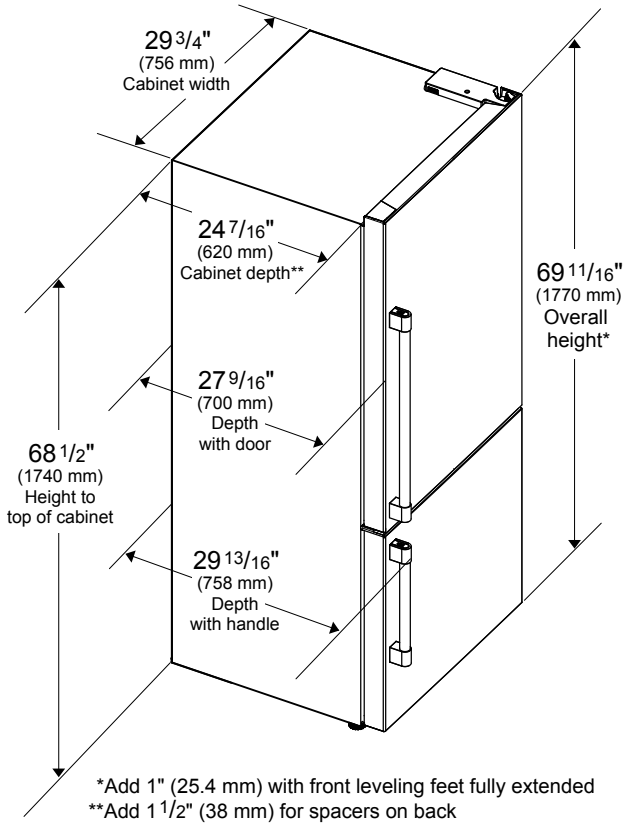

BFBF30216SSIM

30" Counter-Depth Bottom Freezer Refrigerator with Ice Maker, Right Hinge