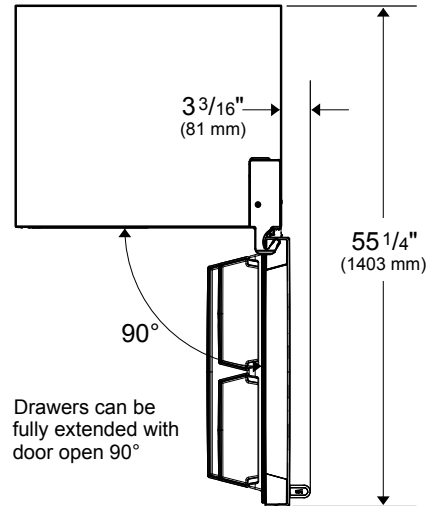

BFBF30216SSIM

30" Counter-Depth Bottom Freezer Refrigerator with Ice Maker, Right Hinge