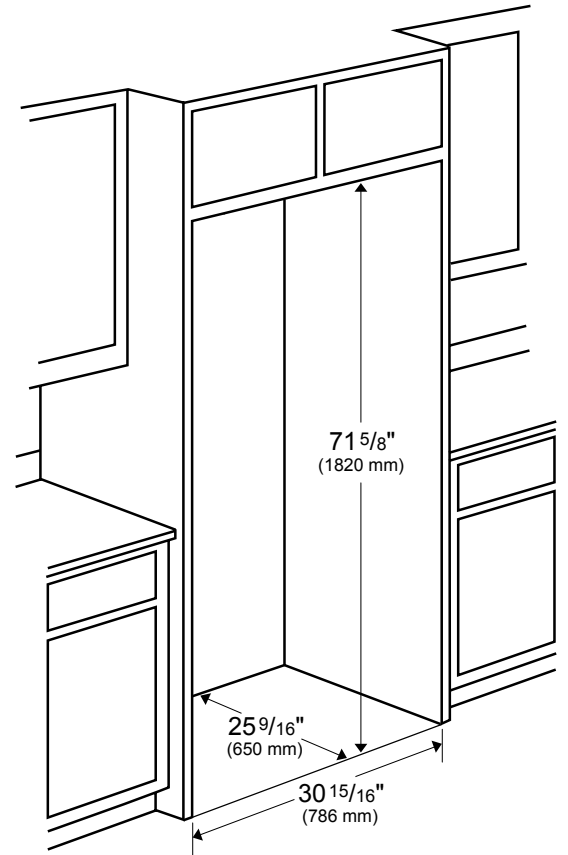

DIMENSIONS & WEIGHT	
Product (H x W x D) (in)	69 ¹¹ / ₁₆ x 29 ³ / ₄ x 29 ¹³ / ₁₆
Height With Hinge Cap	69 ¹¹ / ₁₆
Height Without Hinge Cap	68 ¹ / ₂
Depth With Handles	29 ¹³ / ₁₆
Depth Without Handles	27 ⁹ / ₁₆
Depth Without Doors	24 ⁷ / ₁₆
Carton (H x W x D) (in)	73 x 32 x 30 ¹ / ₂
Product Weight (lbs)	208
Shipping Weight (lbs)	233

Electrical Location

Water Location (Models with Ice Maker)

BFBF30216SSIM

30" Counter-Depth Bottom Freezer Refrigerator with Ice Maker, Right Hinge

Allow 2" (50 mm) min. clearance between the top of refrigerator and alcove.