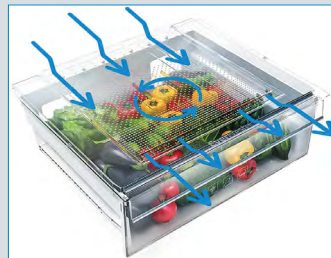

BFBF30216SSIM

30" Counter-Depth Bottom Freezer Refrigerator with Ice Maker, Right Hinge

GENERAL PROPERTIES

Type	Freestanding
Style	Counter-Depth Bottom Freezer
Finish	Fingerprint-Free Stainless Steel with Finished Gray Sides
Handles	Pro Handle - Rounded Stainless Steel
Metal Back Wall	-
Cooling System	AeroFlow™
Control System	Electronic Controls
Control Display Type & Location	Digital LED Display on Front Top Trim
Connectivity	WiFi thru HomeWhiz™

CAPACITY

Total Net Volume	16.07 cu. ft.
Fresh Food Net Volume	10.89 cu. ft.
Freezer Net Volume	5.18 cu. ft.

Also Available:

BFBF30216SSIML - Left Hinge

BFBF30216SS - Without Ice Maker

CEE Tier 1

PREMIUM TECHNOLOGY

HARVESTFRESH™

Proprietary 3-color light technology simulates the 24-hour cycle of the sun. By mimicking a full day of sunshine, produce has been proven to retain its vitamins and minerals for up to five days longer than ordinary refrigerators.