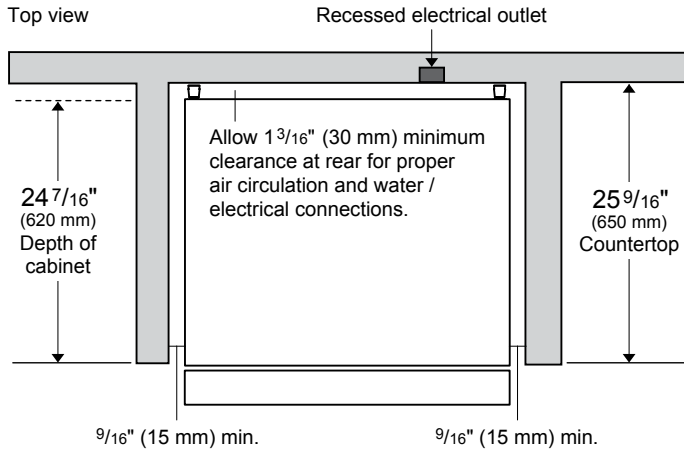

Electrical Location

Water Location (Models with Ice Maker)

BFBF30216SSIM

30" Counter-Depth Bottom Freezer Refrigerator with Ice Maker, Right Hinge

Allow 2" (50 mm) min. clearance between the top of refrigerator and alcove.

NOTE TO THE INSTALLER: All height, width, and depth dimensions are shown in inches (as well as metric). Beko U.S., Inc. reserves the absolute and unrestricted right to change product materials and specifications, at any time, without notice. Please visit our website, www.BekoAppliances.com, or call 888.352.2356 to verify the latest specifications with final dimensional data and other details prior to installation and making a cutout. Applicable product limited warranty information may be found in accompanying product materials, or you may contact your account manager for further details. Proper installation is the responsibility of the installer. Product failure due to improper installation is not covered under the Limited Warranty.