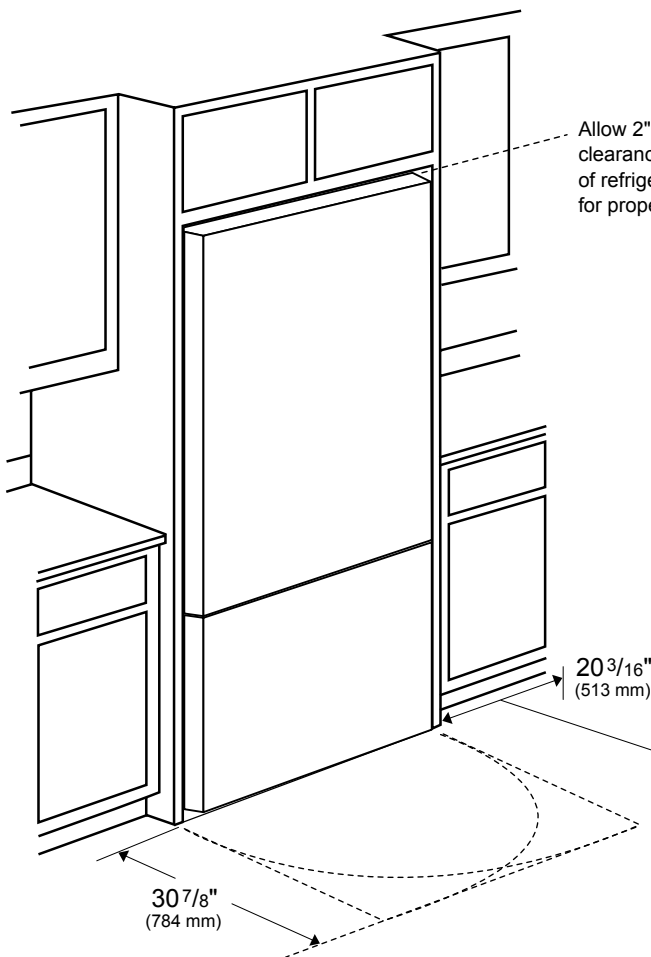

DIMENSIONS & WEIGHT	
Product (H x W x D) (in)	69 ¹¹ / ₁₆ x 29 ³ / ₄ x 29 ¹³ / ₁₆
Height With Hinge Cap	69 ¹¹ / ₁₆
Height Without Hinge Cap	68 ¹ / ₂
Depth With Handles	29 ¹³ / ₁₆
Depth Without Handles	27 ⁹ / ₁₆
Depth Without Doors	24 ⁷ / ₁₆
Carton (H x W x D) (in)	73 x 32 x 30 ¹ / ₂
Product Weight (lbs)	208
Shipping Weight (lbs)	233

Electrical Location

Water Location (Models with Ice Maker)

BFBF30216SSIM

30" Counter-Depth Bottom Freezer Refrigerator with Ice Maker, Right Hinge

Allow 2" (50 mm) min. clearance between the top of refrigerator and alcove.