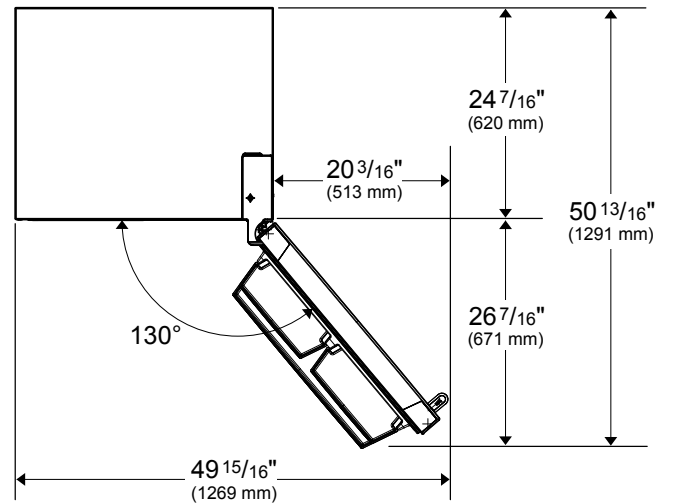

BFBF30216SSIM

30" Counter-Depth Bottom Freezer Refrigerator with Ice Maker, Right Hinge