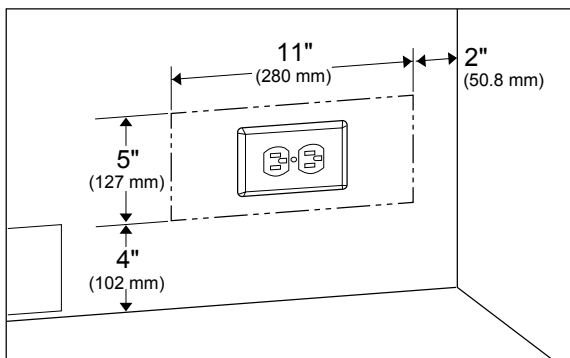

DIMENSIONS & WEIGHT	
Product (H x W x D) (in)	69 ¹¹ / ₁₆ x 29 ³ / ₄ x 29 ¹³ / ₁₆
Height With Hinge Cap	69 ¹¹ / ₁₆
Height Without Hinge Cap	68 ¹ / ₂
Depth With Handles	29 ¹³ / ₁₆
Depth Without Handles	27 ⁹ / ₁₆
Depth Without Doors	24 ⁷ / ₁₆
Carton (H x W x D) (in)	73 x 32 x 30 ¹ / ₂
Product Weight (lbs)	208
Shipping Weight (lbs)	233

Electrical Location

Water Location (Models with Ice Maker)

BFBF30216SSIM

30" Counter-Depth Bottom Freezer Refrigerator with Ice Maker, Right Hinge

Allow 2" (50 mm) min. clearance between the top of refrigerator and alcove.