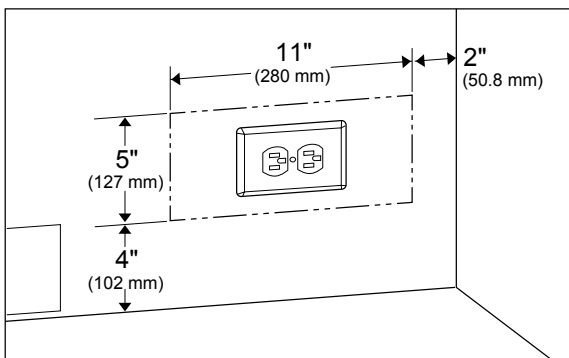

DIMENSIONS & WEIGHT	
Product (H x W x D) (in)	67 ¹¹ / ₁₆ x 27 ⁹ / ₁₆ x 26 ³ / ₈
Height With Hinge Cap	67 ¹¹ / ₁₆
Height Without Hinge Cap	67 ³ / ₁₆
Depth With Handles	26 ³ / ₈
Depth Without Handles	26 ³ / ₈
Depth Without Doors	21 ⁵ / ₈
Carton (H x W x D) (in)	71 ¹ / ₄ x 29 ¹⁵ / ₁₆ x 28 ³ / ₄
Product Weight (lbs)	147.71
Shipping Weight (lbs)	165.35

*Add 1" (25.4 mm) with front leveling feet fully extended
**Add 1 7/8" (48 mm) for bump outs on back

Electrical Location

Water Location (Models with Ice Maker)

BFTF2716WHIM

28" Top Freezer Refrigerator with Ice Maker