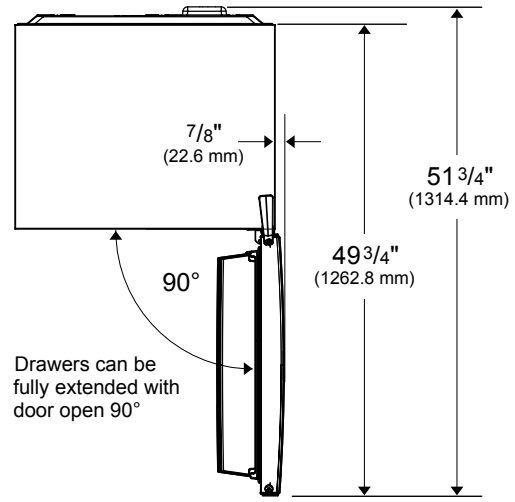

DIMENSIONS & WEIGHT	
Product (H x W x D) (in)	67 ¹¹ / ₁₆ x 27 ⁹ / ₁₆ x 26 ³ / ₈
Height With Hinge Cap	67 ¹¹ / ₁₆
Height Without Hinge Cap	67 ³ / ₁₆
Depth With Handles	26 ³ / ₈
Depth Without Handles	26 ³ / ₈
Depth Without Doors	21 ⁵ / ₈
Carton (H x W x D) (in)	71 ¹ / ₄ x 29 ¹⁵ / ₁₆ x 28 ³ / ₄
Product Weight (lbs)	147.71
Shipping Weight (lbs)	165.35

*Add 1" (25.4 mm) with front leveling feet fully extended
**Add 1 7/8" (48 mm) for bump outs on back

Electrical Location

Water Location (Models with Ice Maker)

BFTF2716WHIM

28" Top Freezer Refrigerator with Ice Maker