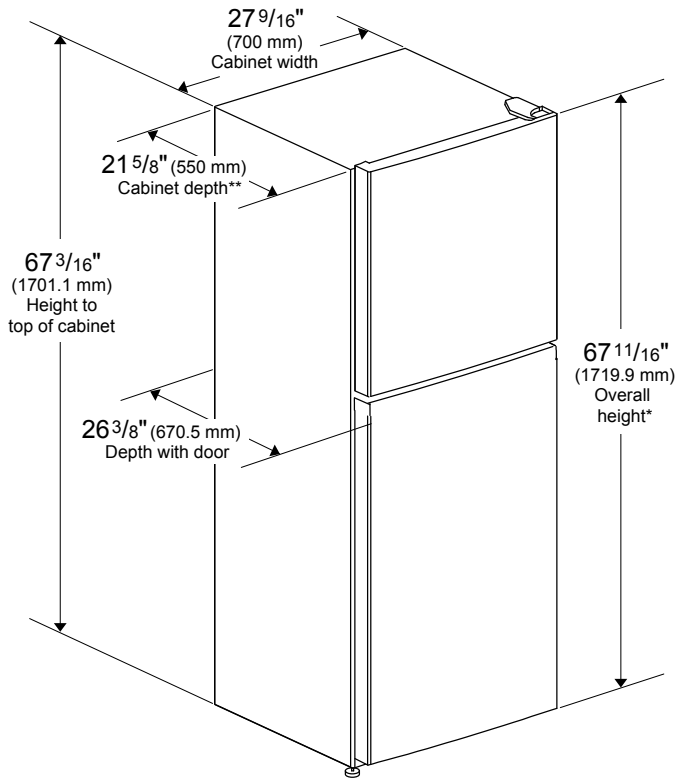

BFTF2716WHIM

28" Top Freezer Refrigerator with Ice Maker

*Add 1" (25.4 mm) with front leveling feet fully extended
**Add 1 7/8" (48 mm) for bump outs on back