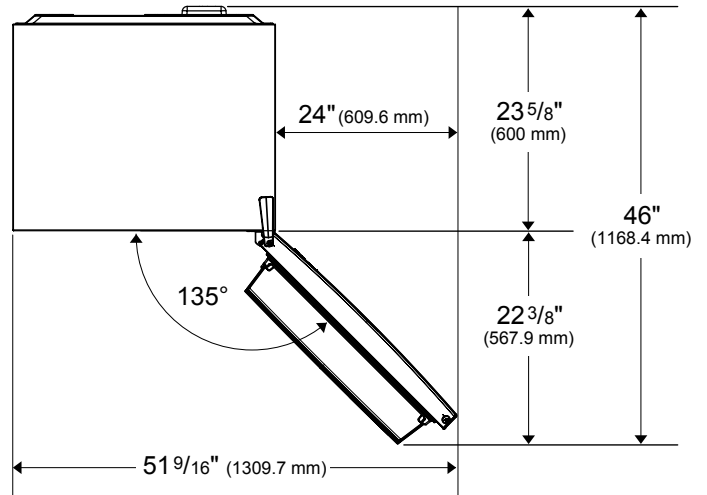

DIMENSIONS & WEIGHT	
Product (H x W x D) (in)	67 ¹¹ / ₁₆ x 27 ⁹ / ₁₆ x 26 ³ / ₈
Height With Hinge Cap	67 ¹¹ / ₁₆
Height Without Hinge Cap	67 ³ / ₁₆
Depth With Handles	26 ³ / ₈
Depth Without Handles	26 ³ / ₈
Depth Without Doors	21 ⁵ / ₈
Carton (H x W x D) (in)	71 ¹ / ₄ x 29 ¹⁵ / ₁₆ x 28 ³ / ₄
Product Weight (lbs)	147.71
Shipping Weight (lbs)	165.35

*Add 1" (25.4 mm) with front leveling feet fully extended
**Add 1 7/8" (48 mm) for bump outs on back

Electrical Location

Water Location (Models with Ice Maker)

BFTF2716WHIM

28" Top Freezer Refrigerator with Ice Maker