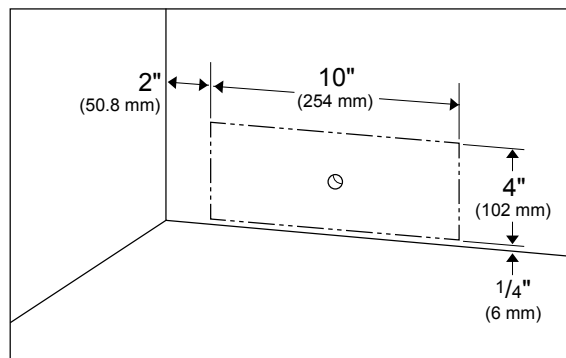

DIMENSIONS & WEIGHT	
Product (H x W x D) (in)	67 ¹¹ / ₁₆ x 27 ⁹ / ₁₆ x 26 ³ / ₈
Height With Hinge Cap	67 ¹¹ / ₁₆
Height Without Hinge Cap	67 ³ / ₁₆
Depth With Handles	26 ³ / ₈
Depth Without Handles	26 ³ / ₈
Depth Without Doors	21 ⁵ / ₈
Carton (H x W x D) (in)	71 ¹ / ₄ x 29 ¹⁵ / ₁₆ x 28 ³ / ₄
Product Weight (lbs)	147.71
Shipping Weight (lbs)	165.35

*Add 1" (25.4 mm) with front leveling feet fully extended
**Add 1 7/8" (48 mm) for bump outs on back

Electrical Location

Water Location (Models with Ice Maker)

BFTF2716WHIM

28" Top Freezer Refrigerator with Ice Maker