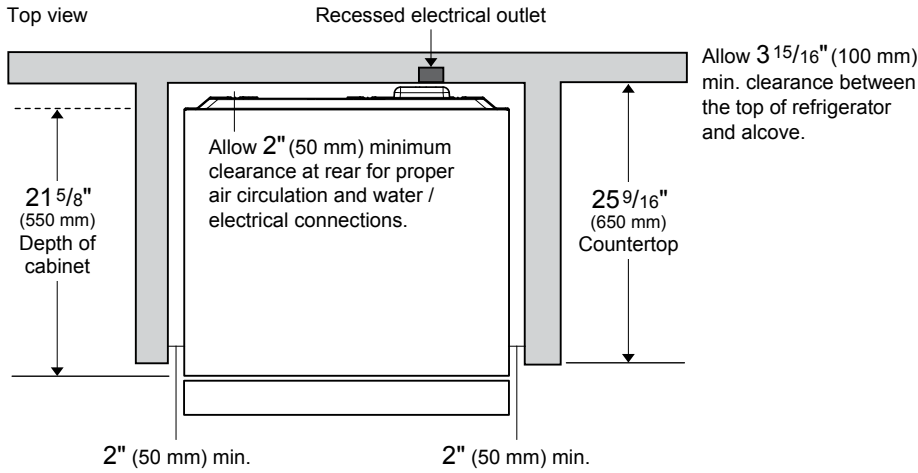

*Add 1" (25.4 mm) with front leveling feet fully extended
**Add 1 7/8" (48 mm) for bump outs on back

Electrical Location

Water Location (Models with Ice Maker)

BFTF2716WHIM

28" Top Freezer Refrigerator with Ice Maker