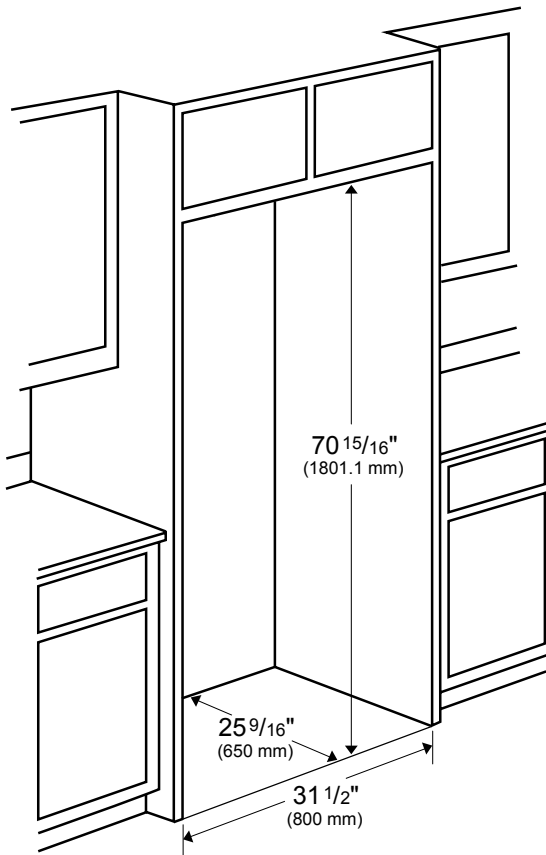

DIMENSIONS & WEIGHT	
Product (H x W x D) (in)	67 ¹¹ / ₁₆ x 27 ⁹ / ₁₆ x 26 ³ / ₈
Height With Hinge Cap	67 ¹¹ / ₁₆
Height Without Hinge Cap	67 ³ / ₁₆
Depth With Handles	26 ³ / ₈
Depth Without Handles	26 ³ / ₈
Depth Without Doors	21 ⁵ / ₈
Carton (H x W x D) (in)	71 ¹ / ₄ x 29 ¹⁵ / ₁₆ x 28 ³ / ₄
Product Weight (lbs)	147.71
Shipping Weight (lbs)	165.35

*Add 1" (25.4 mm) with front leveling feet fully extended
**Add 1 7/8" (48 mm) for bump outs on back

Electrical Location

Water Location (Models with Ice Maker)

BFTF2716WHIM

28" Top Freezer Refrigerator with Ice Maker