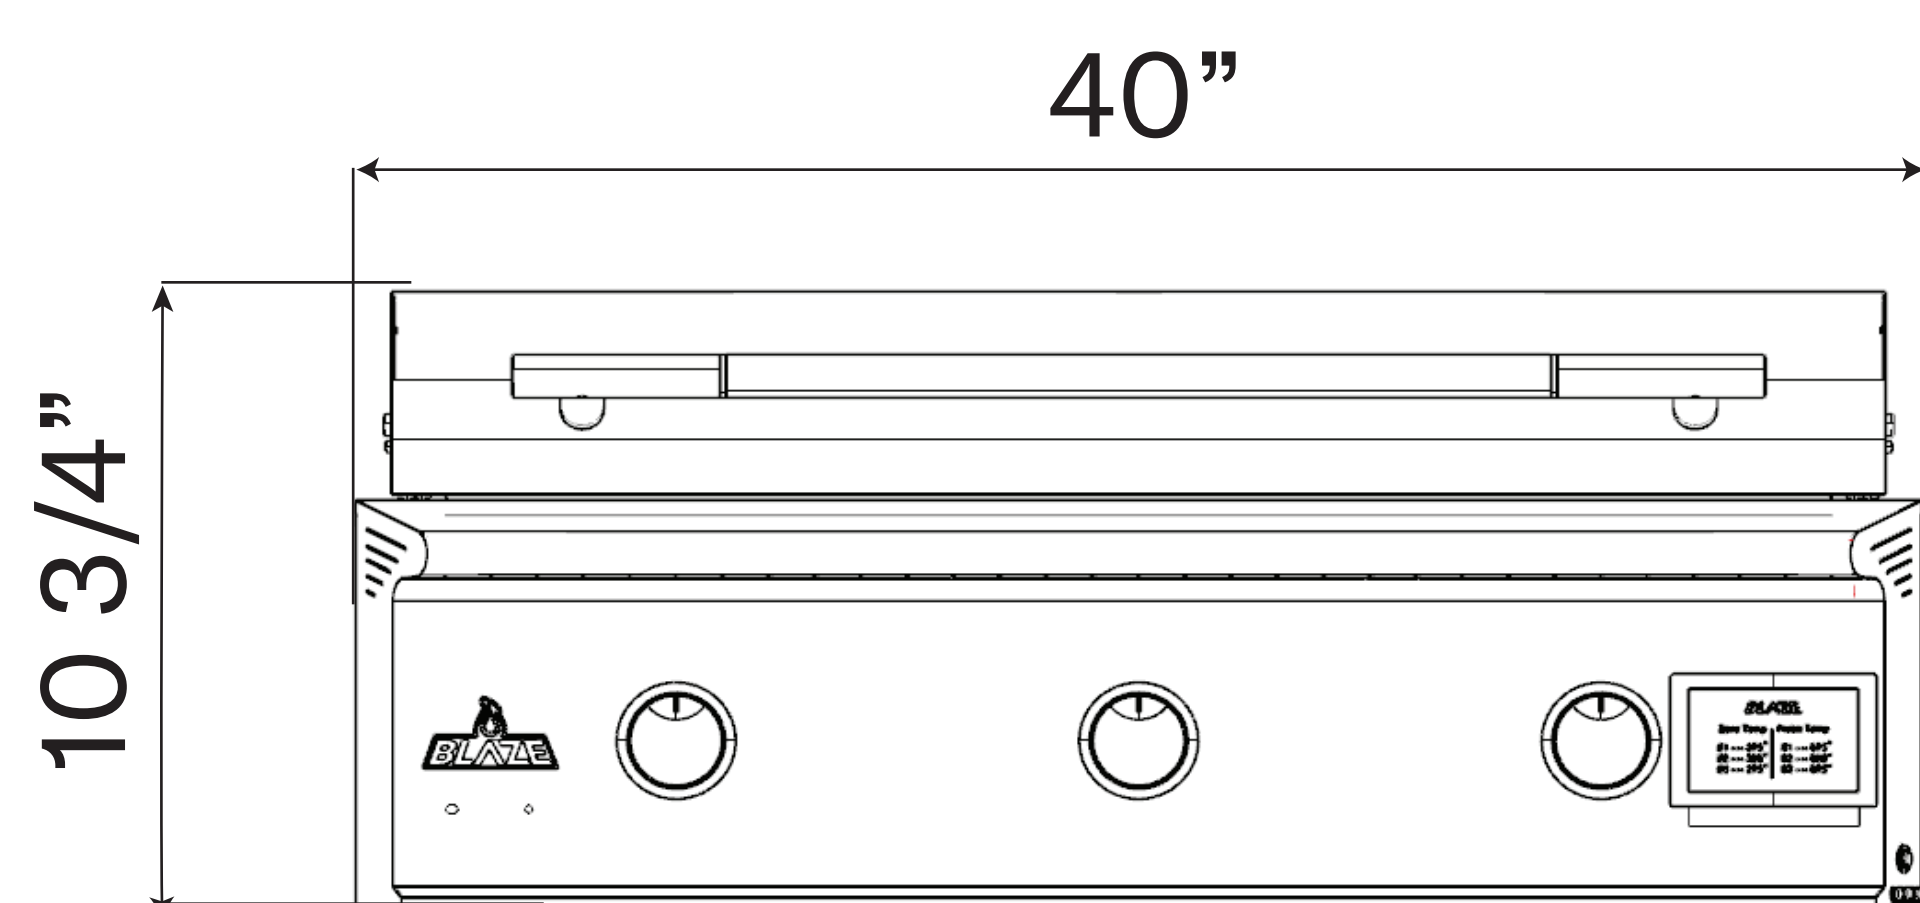

Blaze 40-inch LTE PRO Gas Griddle

Model Number: **BLZ-GRIDDLE40-LP/NG**

Front View

Side View

Cutout View

Top View

Overall dimensions	Cutout dimensions
Width 40"	Width 37 1/2"
Depth 16 1/3"	Depth 24 1/4"
Height 16 1/3"	Height 11 3/4"