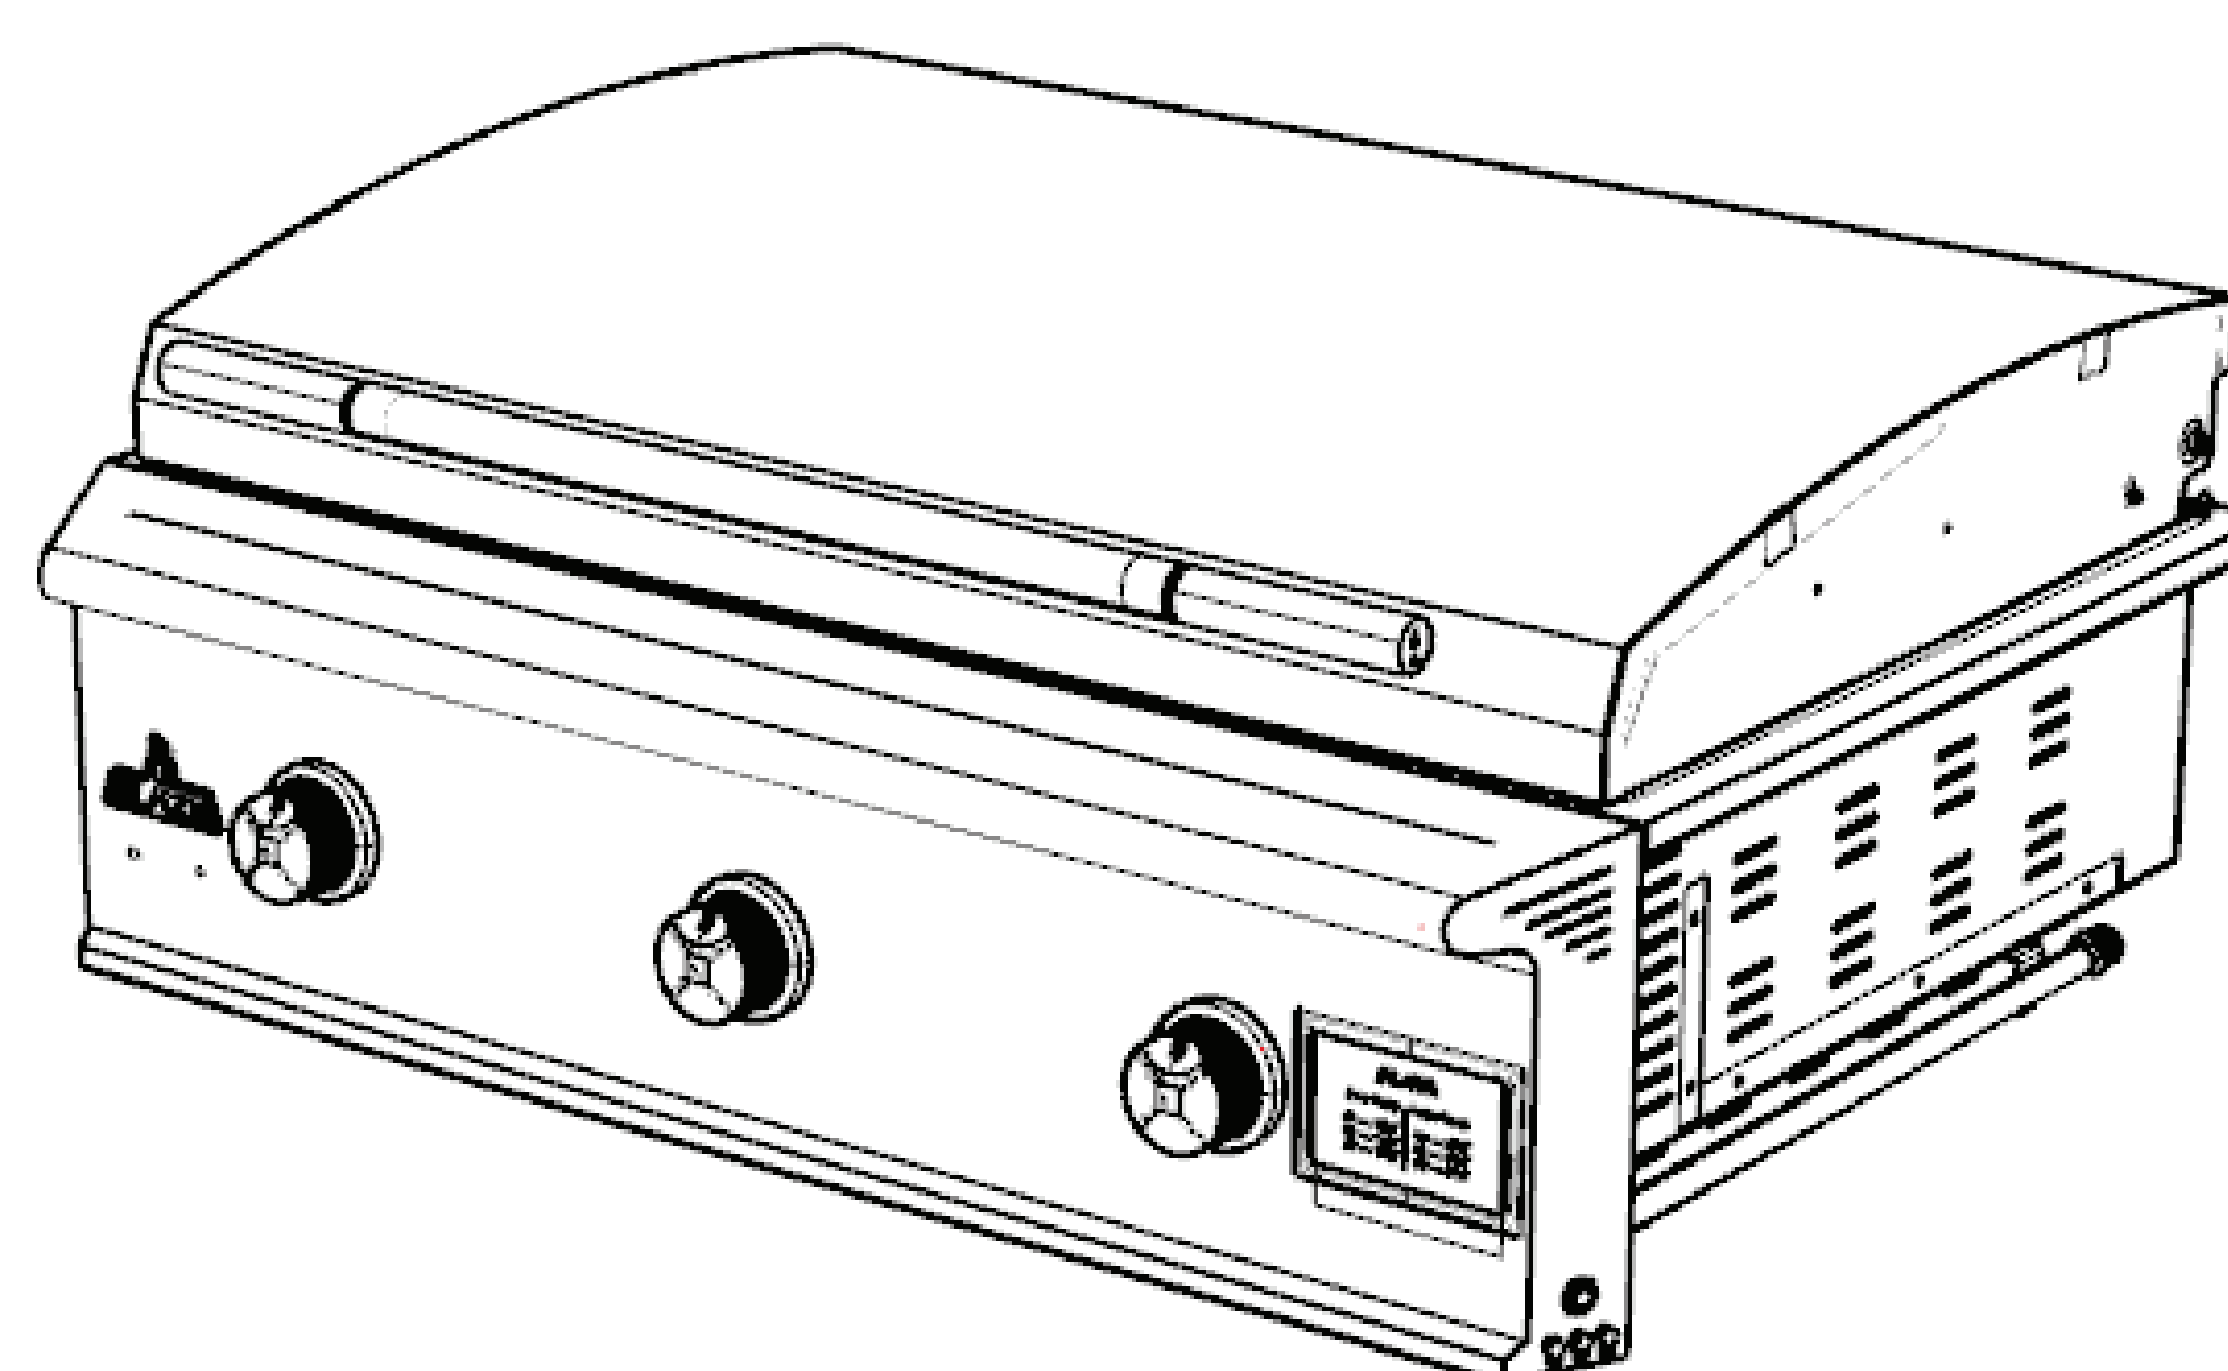

Blaze 40-inch LTE PRO Gas Griddle

Model Number: **BLZ-GRIDDLE40-LP/NG**

Front View

Side View

Cutout View

Top View

Overall dimensions	Cutout dimensions
Width 40"	Width 37 1/2"
Depth 16 1/3"	Depth 24 1/4"
Height 16 1/3"	Height 11 3/4"