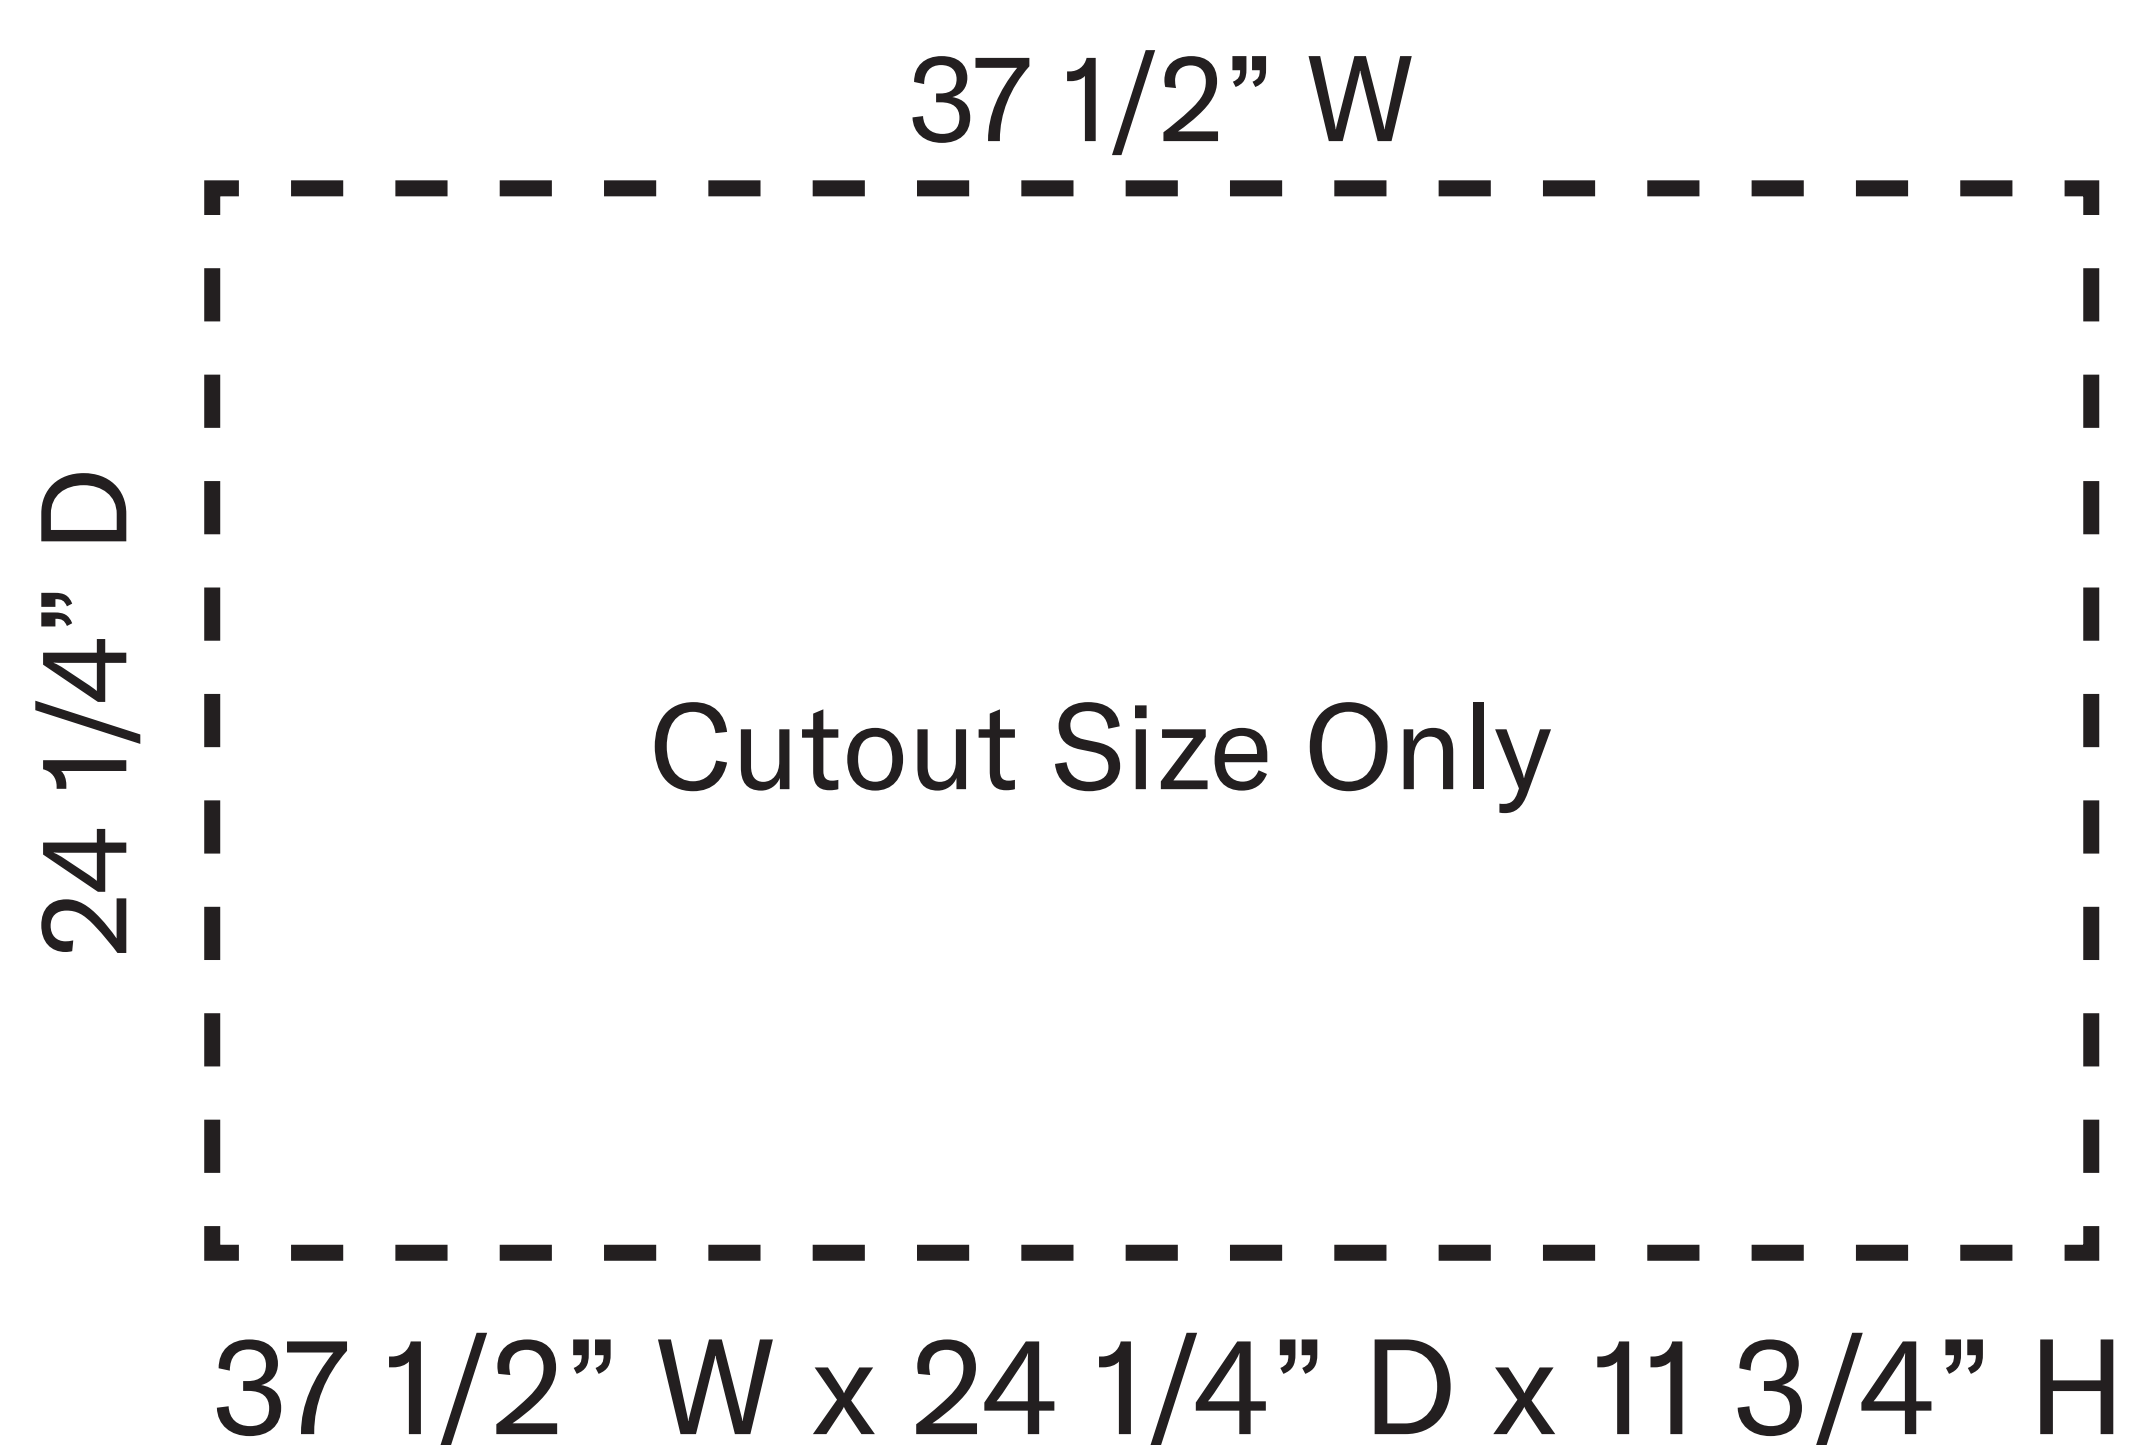

Blaze 40-inch LTE PRO Gas Griddle

Model Number: **BLZ-GRIDDLE40-LP/NG**

Front View

Side View

Cutout View

Top View

Overall dimensions	Cutout dimensions
Width 40"	Width 37 1/2"
Depth 16 1/3"	Depth 24 1/4"
Height 16 1/3"	Height 11 3/4"