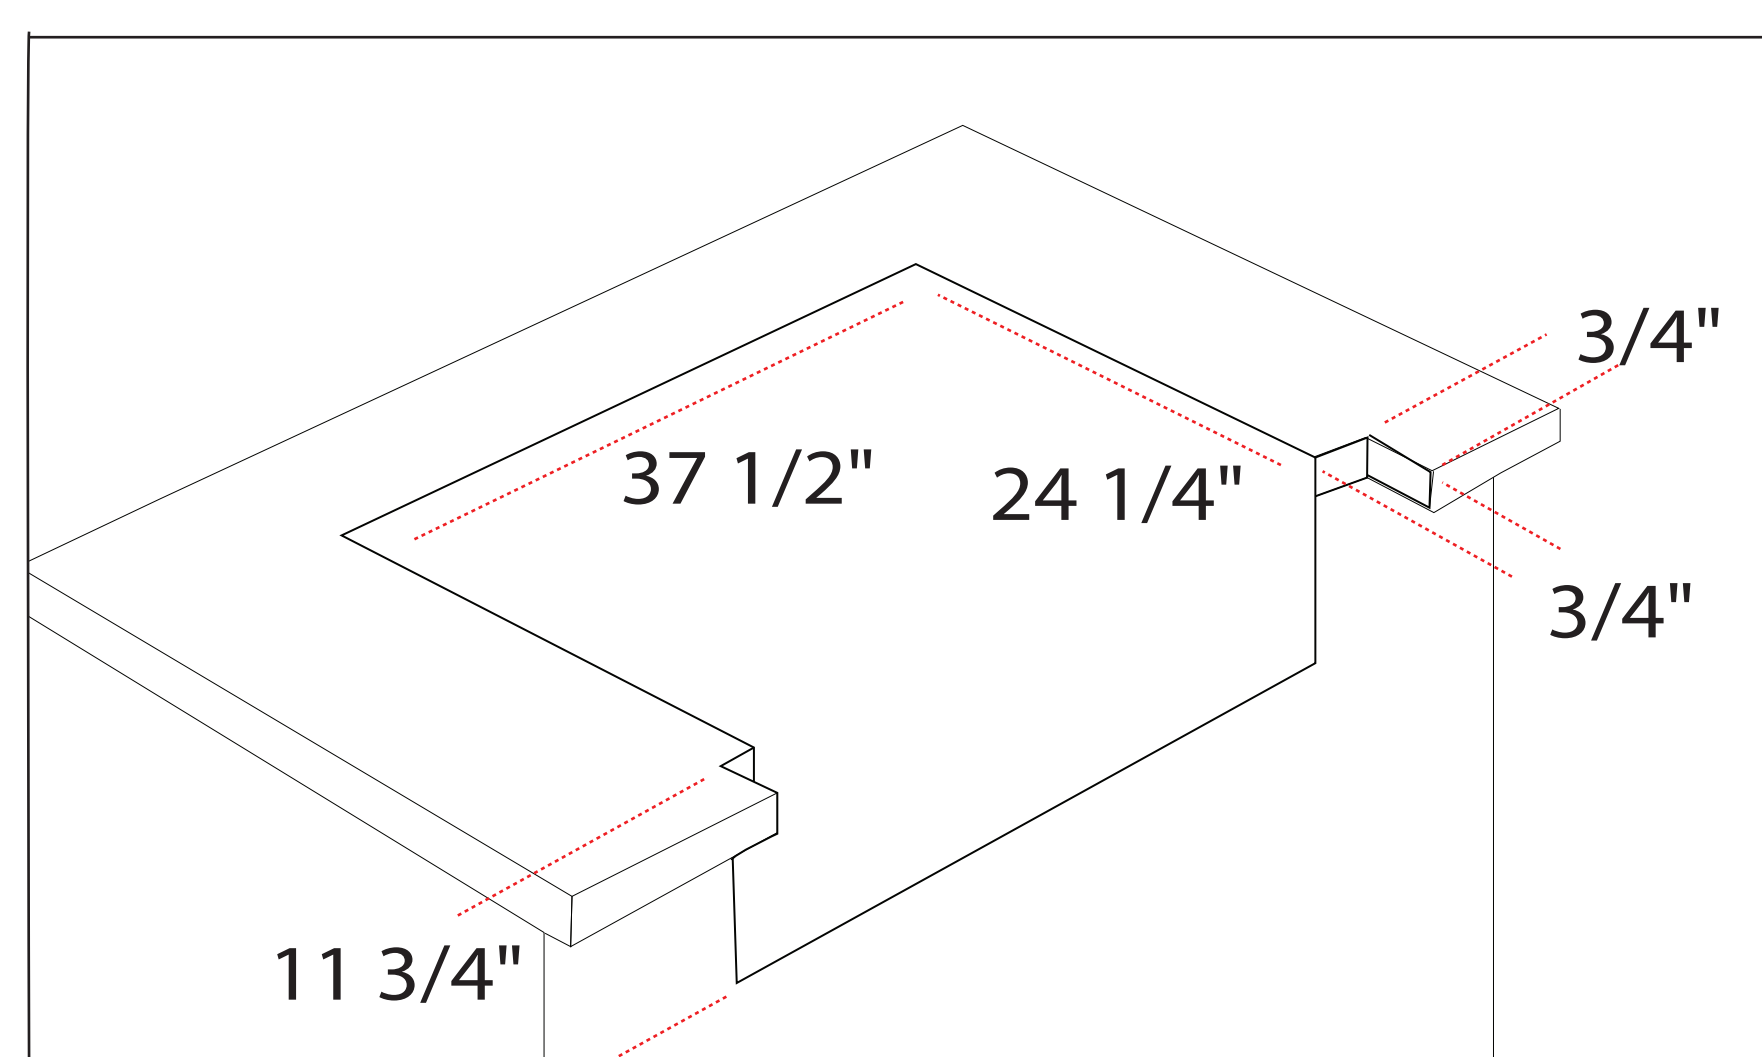

Blaze 40-inch LTE PRO Gas Griddle

Model Number: **BLZ-GRIDDLE40-LP/NG**

Front View

Side View

Cutout View

Top View

Overall dimensions	Cutout dimensions
Width 40"	Width 37 1/2"
Depth 16 1/3"	Depth 24 1/4"
Height 16 1/3"	Height 11 3/4"