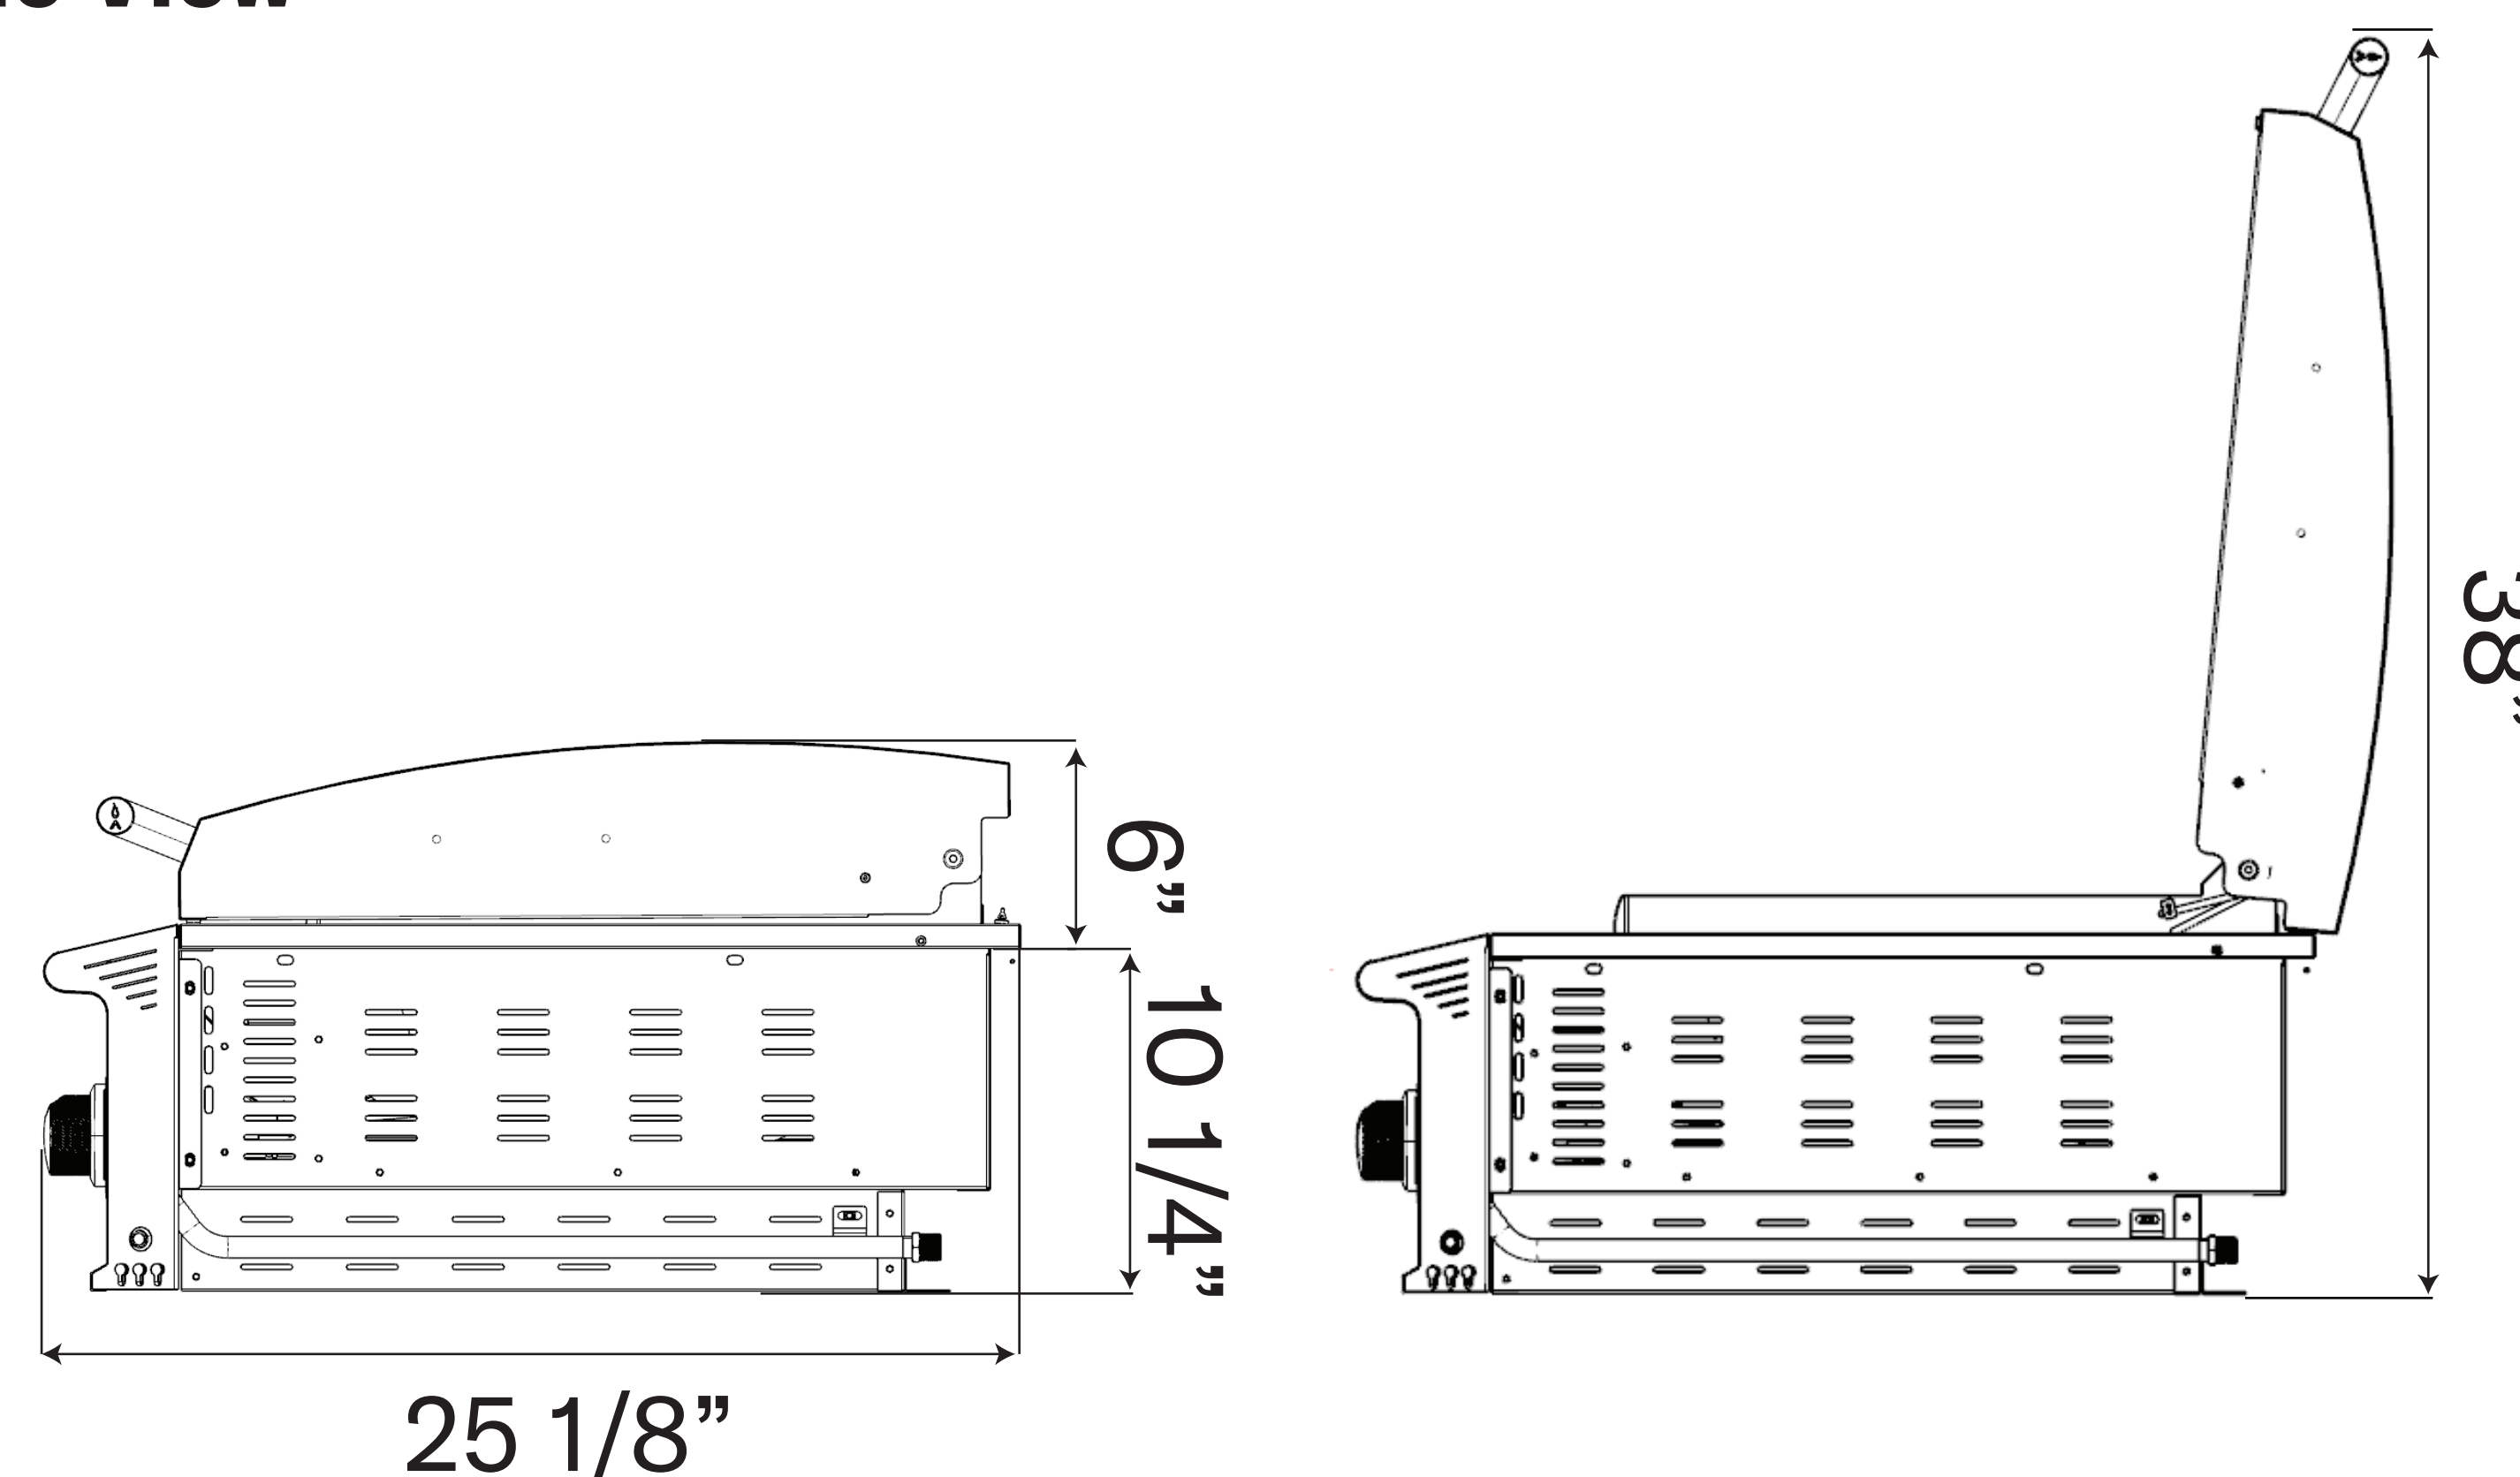

Blaze 40-inch LTE PRO Gas Griddle

Model Number: **BLZ-GRIDDLE40-LP/NG**

Front View

Side View

Cutout View

Top View

Overall dimensions	Cutout dimensions
Width 40"	Width 37 1/2"
Depth 16 1/3"	Depth 24 1/4"
Height 16 1/3"	Height 11 3/4"