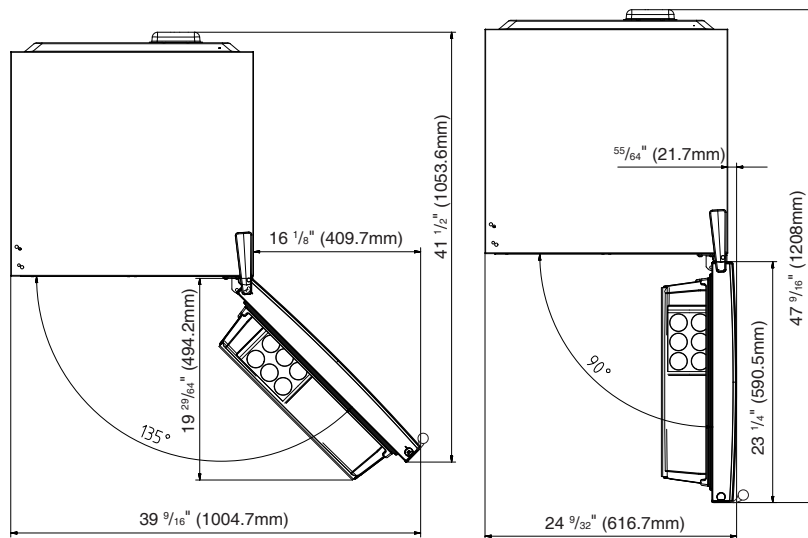

**24 INCH COUNTER DEPTH 11.43 cu. ft. BOTTOM FREEZER REFRIGERATOR**

BRFB1046SS

Dimensions and Installation

DIMENSIONS	
Height to top of door	67 9/16" (1715.9 mm)
Height to top of hinge	67 9/16" (1715.9 mm)
Height to top of case	67 13/64" (1707 mm)
Case depth without door	21 21/32" (550 mm)
Case depth less door handle	24 7/16" (621 mm)
Depth with fresh door open 90°	47 9/16" (1208 mm)
Width	23 7/16" (595mm)
Width with door open 90°	24 9/32" (616.7 mm)
AIR GAP CLEARANCES	
Each Side	1 3/16" (20.3 mm)
Top	1" (25.4 mm)
Back	1" (25.4 mm)

**Plumbing****Electrical**

NOTE TO THE INSTALLER: All height, width and depth dimensions are shown in inches (as well as metric). Beko US Inc. reserves the absolute and unrestricted right to change product materials and specifications, at any time, without notice. Please visit our website www.blombergappliances.com or call 888-352-2356 to verify the latest specifications with final dimensional data and other details prior to installation and making a cutout. Applicable product limited warranty information may be found in accompanying product materials or you may contact your account manager for further details. Proper installation is the responsibility of the installer. Product failure due to improper installation is not covered under the Limited Warranty.