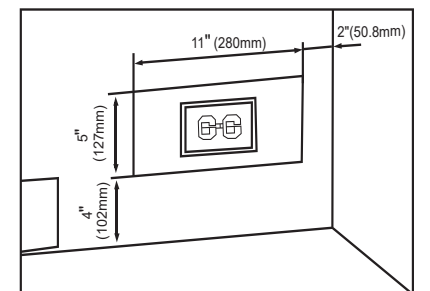

**24 INCH COUNTER DEPTH 11.43 cu. ft. BOTTOM FREEZER REFRIGERATOR**

BRFB1046SS

Dimensions and Installation

DIMENSIONS	
Height to top of door	67 9/16" (1715.9 mm)
Height to top of hinge	67 9/16" (1715.9 mm)
Height to top of case	67 13/64" (1707 mm)
Case depth without door	21 21/32" (550 mm)
Case depth less door handle	24 7/16" (621 mm)
Depth with fresh door open 90°	47 9/16" (1208 mm)
Width	23 7/16" (595mm)
Width with door open 90°	24 9/32" (616.7 mm)
AIR GAP CLEARANCES	
Each Side	1 3/16" (20.3 mm)
Top	1" (25.4 mm)
Back	1" (25.4 mm)

**Plumbing****Electrical**

NOTE TO THE INSTALLER: All height, width and depth dimensions are shown in inches (as well as metric). Beko US Inc. reserves the absolute and unrestricted right to change product materials and specifications, at any time, without notice. Please visit our website www.blombergappliances.com or call 888-352-2356 to verify the latest specifications with final dimensional data and other details prior to installation and making a cutout. Applicable product limited warranty information may be found in accompanying product materials or you may contact your account manager for further details. Proper installation is the responsibility of the installer. Product failure due to improper installation is not covered under the Limited Warranty.