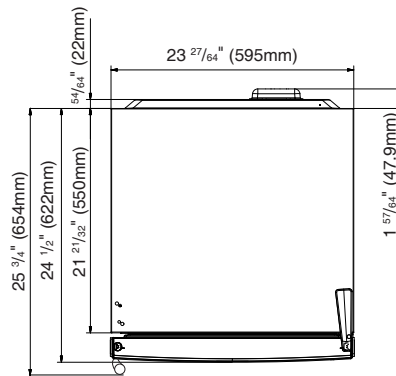

**24 INCH COUNTER DEPTH 11.43 cu. ft. BOTTOM FREEZER REFRIGERATOR**

BRFB1046SS

Dimensions and Installation

DIMENSIONS	
Height to top of door	67 9/16" (1715.9 mm)
Height to top of hinge	67 9/16" (1715.9 mm)
Height to top of case	67 13/64" (1707 mm)
Case depth without door	21 21/32" (550 mm)
Case depth less door handle	24 7/16" (621 mm)
Depth with fresh door open 90°	47 9/16" (1208 mm)
Width	23 7/16" (595mm)
Width with door open 90°	24 9/32" (616.7 mm)
AIR GAP CLEARANCES	
Each Side	1 3/16" (20.3 mm)
Top	1" (25.4 mm)
Back	1" (25.4 mm)

**Plumbing****Electrical**

NOTE TO THE INSTALLER: All height, width and depth dimensions are shown in inches (as well as metric). Beko US Inc. reserves the absolute and unrestricted right to change product materials and specifications, at any time, without notice. Please visit our website www.blombergappliances.com or call 888-352-2356 to verify the latest specifications with final dimensional data and other details prior to installation and making a cutout. Applicable product limited warranty information may be found in accompanying product materials or you may contact your account manager for further details. Proper installation is the responsibility of the installer. Product failure due to improper installation is not covered under the Limited Warranty.