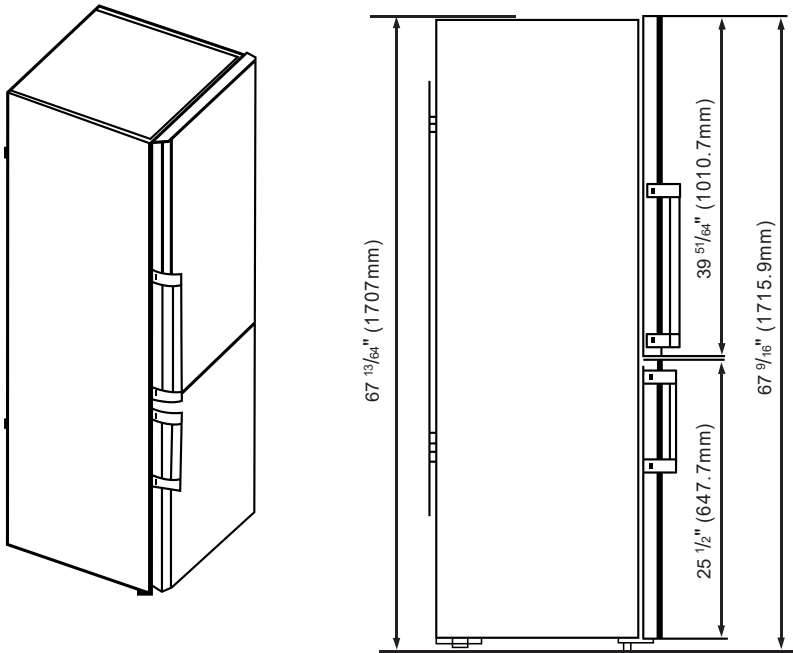

**24 INCH COUNTER DEPTH 11.43 cu. ft. BOTTOM FREEZER REFRIGERATOR**

BRFB1046SS

Dimensions and Installation

DIMENSIONS	
Height to top of door	67 9/16" (1715.9 mm)
Height to top of hinge	67 9/16" (1715.9 mm)
Height to top of case	67 13/64" (1707 mm)
Case depth without door	21 21/32" (550 mm)
Case depth less door handle	24 7/16" (621 mm)
Depth with fresh door open 90°	47 9/16" (1208 mm)
Width	23 7/16" (595mm)
Width with door open 90°	24 9/32" (616.7 mm)
AIR GAP CLEARANCES	
Each Side	1 3/16" (20.3 mm)
Top	1" (25.4 mm)
Back	1" (25.4 mm)

**Plumbing****Electrical**

NOTE TO THE INSTALLER: All height, width and depth dimensions are shown in inches (as well as metric). Beko US Inc. reserves the absolute and unrestricted right to change product materials and specifications, at any time, without notice. Please visit our website www.blombergappliances.com or call 888-352-2356 to verify the latest specifications with final dimensional data and other details prior to installation and making a cutout. Applicable product limited warranty information may be found in accompanying product materials or you may contact your account manager for further details. Proper installation is the responsibility of the installer. Product failure due to improper installation is not covered under the Limited Warranty.