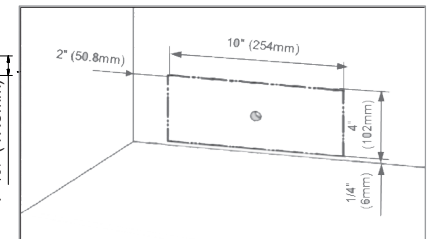

**24 INCH COUNTER DEPTH 11.43 cu. ft. BOTTOM FREEZER REFRIGERATOR**

BRFB1046SS

Dimensions and Installation

DIMENSIONS	
Height to top of door	67 9/16" (1715.9 mm)
Height to top of hinge	67 9/16" (1715.9 mm)
Height to top of case	67 13/64" (1707 mm)
Case depth without door	21 21/32" (550 mm)
Case depth less door handle	24 7/16" (621 mm)
Depth with fresh door open 90°	47 9/16" (1208 mm)
Width	23 7/16" (595mm)
Width with door open 90°	24 9/32" (616.7 mm)
AIR GAP CLEARANCES	
Each Side	1 3/16" (20.3 mm)
Top	1" (25.4 mm)
Back	1" (25.4 mm)

**Plumbing****Electrical**

NOTE TO THE INSTALLER: All height, width and depth dimensions are shown in inches (as well as metric). Beko US Inc. reserves the absolute and unrestricted right to change product materials and specifications, at any time, without notice. Please visit our website www.blombergappliances.com or call 888-352-2356 to verify the latest specifications with final dimensional data and other details prior to installation and making a cutout. Applicable product limited warranty information may be found in accompanying product materials or you may contact your account manager for further details. Proper installation is the responsibility of the installer. Product failure due to improper installation is not covered under the Limited Warranty.