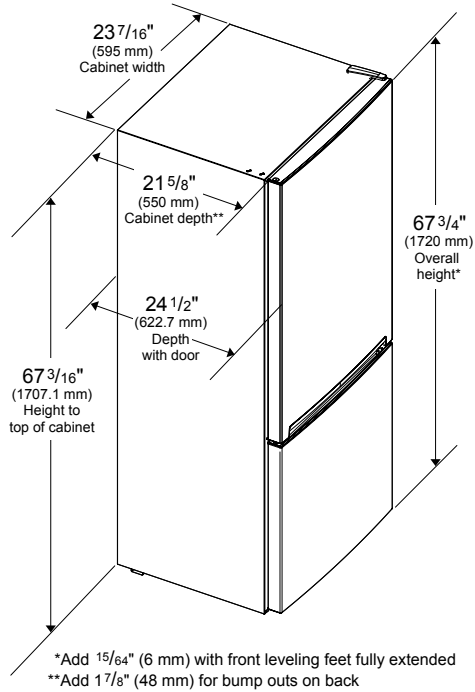

24" COUNTER-DEPTH BOTTOM FREEZER REFRIGERATOR WITH ICE MAKER

BRFB1046SS

Dimensions and Installation