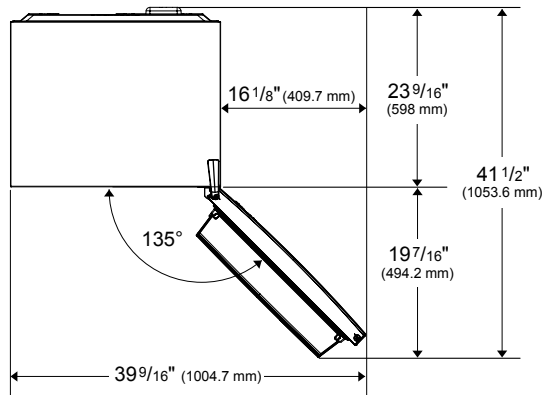

**DIMENSIONS & WEIGHTS**

Product (H x W x D) (in)	67 <sup>3</sup> / <sub>4</sub> x 23 <sup>7</sup> / <sub>16</sub> x 24 <sup>1</sup> / <sub>2</sub>
Height With Hinge Cap	67 <sup>3</sup> / <sub>4</sub>
Height Without Hinge Cap	67 <sup>3</sup> / <sub>16</sub>
Depth With Handles	24 <sup>1</sup> / <sub>2</sub>
Depth Without Handles	24 <sup>1</sup> / <sub>2</sub>
Depth Without Doors	21 <sup>5</sup> / <sub>8</sub>
Carton (H x W x D) (in)	71 <sup>3</sup> / <sub>8</sub> x 25 <sup>13</sup> / <sub>16</sub> x 28 <sup>11</sup> / <sub>16</sub>
Product Weight (lbs)	145.5
Shipping Weight (lbs)	154.3

## 24" COUNTER-DEPTH BOTTOM FREEZER REFRIGERATOR WITH ICE MAKER

BRFB1046SS

### Dimensions and Installation

Electrical Location

Plumbing

**NOTE TO THE INSTALLER:** All height, width and depth dimensions are shown in inches (as well as metric). Beko US Inc. reserves the absolute and unrestricted right to change product materials and specifications, at any time, without notice. Please visit our website [www.blombergappliances.com](http://www.blombergappliances.com) or call 888-352-2356 to verify the latest specifications with final dimensional data and other details prior to installation and making a cutout. Applicable product limited warranty information may be found in accompanying product materials or you may contact your account manager for further details. Proper installation is the responsibility of the installer. Product failure due to improper installation is not covered under the Limited Warranty.