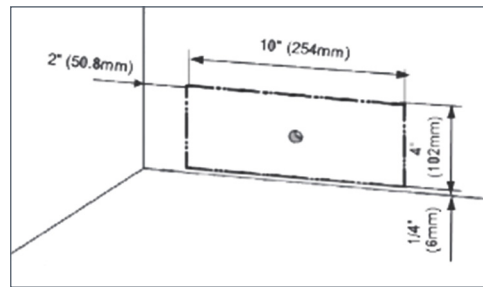

**DIMENSIONS & WEIGHTS**

Product (H x W x D) (in)	67 <sup>3</sup> / <sub>4</sub> x 23 <sup>7</sup> / <sub>16</sub> x 24 <sup>1</sup> / <sub>2</sub>
Height With Hinge Cap	67 <sup>3</sup> / <sub>4</sub>
Height Without Hinge Cap	67 <sup>3</sup> / <sub>16</sub>
Depth With Handles	24 <sup>1</sup> / <sub>2</sub>
Depth Without Handles	24 <sup>1</sup> / <sub>2</sub>
Depth Without Doors	21 <sup>5</sup> / <sub>8</sub>
Carton (H x W x D) (in)	71 <sup>3</sup> / <sub>8</sub> x 25 <sup>13</sup> / <sub>16</sub> x 28 <sup>11</sup> / <sub>16</sub>
Product Weight (lbs)	145.5
Shipping Weight (lbs)	154.3

## 24" COUNTER-DEPTH BOTTOM FREEZER REFRIGERATOR WITH ICE MAKER

BRFB1046SS

### Dimensions and Installation

Electrical Location

Plumbing

**NOTE TO THE INSTALLER:** All height, width and depth dimensions are shown in inches (as well as metric). Beko US Inc. reserves the absolute and unrestricted right to change product materials and specifications, at any time, without notice. Please visit our website [www.blombergappliances.com](http://www.blombergappliances.com) or call 888-352-2356 to verify the latest specifications with final dimensional data and other details prior to installation and making a cutout. Applicable product limited warranty information may be found in accompanying product materials or you may contact your account manager for further details. Proper installation is the responsibility of the installer. Product failure due to improper installation is not covered under the Limited Warranty.