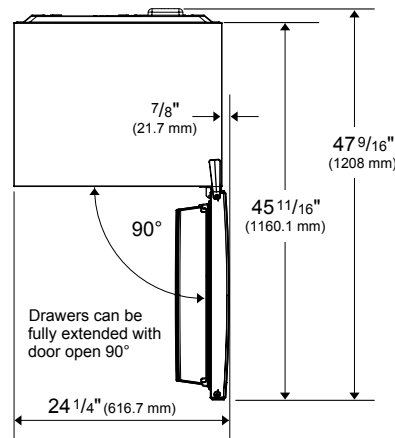

**DIMENSIONS & WEIGHTS**

Product (H x W x D) (in)	67 <sup>3</sup> / <sub>4</sub> x 23 <sup>7</sup> / <sub>16</sub> x 24 <sup>1</sup> / <sub>2</sub>
Height With Hinge Cap	67 <sup>3</sup> / <sub>4</sub>
Height Without Hinge Cap	67 <sup>3</sup> / <sub>16</sub>
Depth With Handles	24 <sup>1</sup> / <sub>2</sub>
Depth Without Handles	24 <sup>1</sup> / <sub>2</sub>
Depth Without Doors	21 <sup>5</sup> / <sub>8</sub>
Carton (H x W x D) (in)	71 <sup>3</sup> / <sub>8</sub> x 25 <sup>13</sup> / <sub>16</sub> x 28 <sup>11</sup> / <sub>16</sub>
Product Weight (lbs)	145.5
Shipping Weight (lbs)	154.3

## 24" COUNTER-DEPTH BOTTOM FREEZER REFRIGERATOR WITH ICE MAKER

BRFB1046SS

### Dimensions and Installation

Electrical Location

Plumbing

**NOTE TO THE INSTALLER:** All height, width and depth dimensions are shown in inches (as well as metric). Beko US Inc. reserves the absolute and unrestricted right to change product materials and specifications, at any time, without notice. Please visit our website [www.blombergappliances.com](http://www.blombergappliances.com) or call 888-352-2356 to verify the latest specifications with final dimensional data and other details prior to installation and making a cutout. Applicable product limited warranty information may be found in accompanying product materials or you may contact your account manager for further details. Proper installation is the responsibility of the installer. Product failure due to improper installation is not covered under the Limited Warranty.