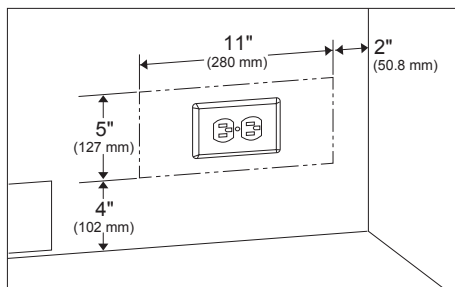

**DIMENSIONS & WEIGHTS**

Product (H x W x D) (in)	67 <sup>3</sup> / <sub>4</sub> x 23 <sup>7</sup> / <sub>16</sub> x 24 <sup>1</sup> / <sub>2</sub>
Height With Hinge Cap	67 <sup>3</sup> / <sub>4</sub>
Height Without Hinge Cap	67 <sup>3</sup> / <sub>16</sub>
Depth With Handles	24 <sup>1</sup> / <sub>2</sub>
Depth Without Handles	24 <sup>1</sup> / <sub>2</sub>
Depth Without Doors	21 <sup>5</sup> / <sub>8</sub>
Carton (H x W x D) (in)	71 <sup>3</sup> / <sub>8</sub> x 25 <sup>13</sup> / <sub>16</sub> x 28 <sup>11</sup> / <sub>16</sub>
Product Weight (lbs)	145.5
Shipping Weight (lbs)	154.3

### Dimensions and Installation

Electrical Location

Plumbing

**NOTE TO THE INSTALLER:** All height, width and depth dimensions are shown in inches (as well as metric). Beko US Inc. reserves the absolute and unrestricted right to change product materials and specifications, at any time, without notice. Please visit our website [www.blombergappliances.com](http://www.blombergappliances.com) or call 888-352-2356 to verify the latest specifications with final dimensional data and other details prior to installation and making a cutout. Applicable product limited warranty information may be found in accompanying product materials or you may contact your account manager for further details. Proper installation is the responsibility of the installer. Product failure due to improper installation is not covered under the Limited Warranty.