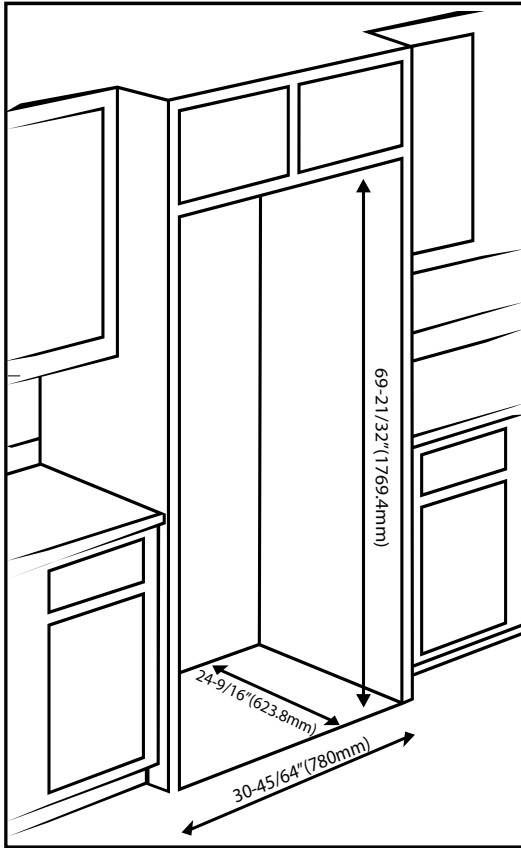

28 INCH BUILT-IN BOTTOM FREEZER REFRIGERATOR

BRFB1532SS