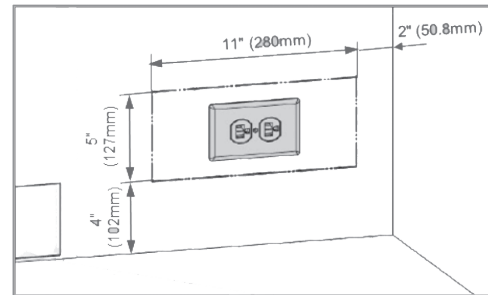

NOTE TO THE INSTALLER: All height, width and depth dimensions are shown in inches (as well as metric). Beko US Inc. reserves the absolute and unrestricted right to change product materials and specifications, at any time, without notice. Please visit our website www.blombergappliances.com or call 888-352-2356 to verify the latest specifications with final dimensional data and other details prior to installation and making a cutout. Applicable product limited warranty information may be found in accompanying product materials or you may contact your account manager for further details. Proper installation is the responsibility of the installer. Product failure due to improper installation is not covered under the Limited Warranty.

28 INCH BUILT-IN BOTTOM FREEZER REFRIGERATOR

BRFB1532SS

Electrical

Required Minimum Clearances:

Top: 2"

Sides: 1 37/64" on each side

Back: 2"