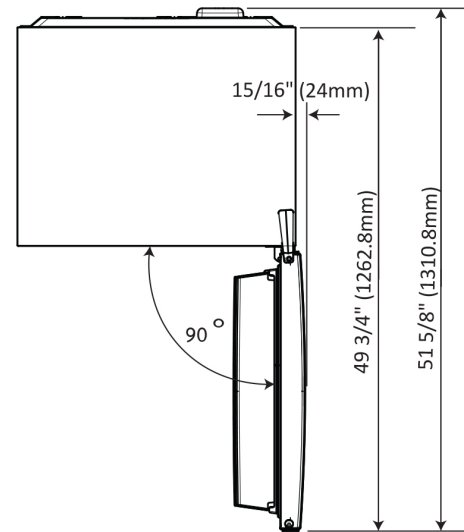

28 INCH BUILT-IN BOTTOM FREEZER REFRIGERATOR

BRFB1532SS

Dimensions and Installation

*Drawers can be pulled out with door open 90°

NOTE TO THE INSTALLER: All height, width and depth dimensions are shown in inches (as well as metric). Beko US Inc. reserves the absolute and unrestricted right to change product materials and specifications, at any time, without notice. Please visit our website www.blombergappliances.com or call 888-352-2356 to verify the latest specifications with final dimensional data and other details prior to installation and making a cutout. Applicable product limited warranty information may be found in accompanying product materials or you may contact your account manager for further details. Proper installation is the responsibility of the installer. Product failure due to improper installation is not covered under the Limited Warranty.