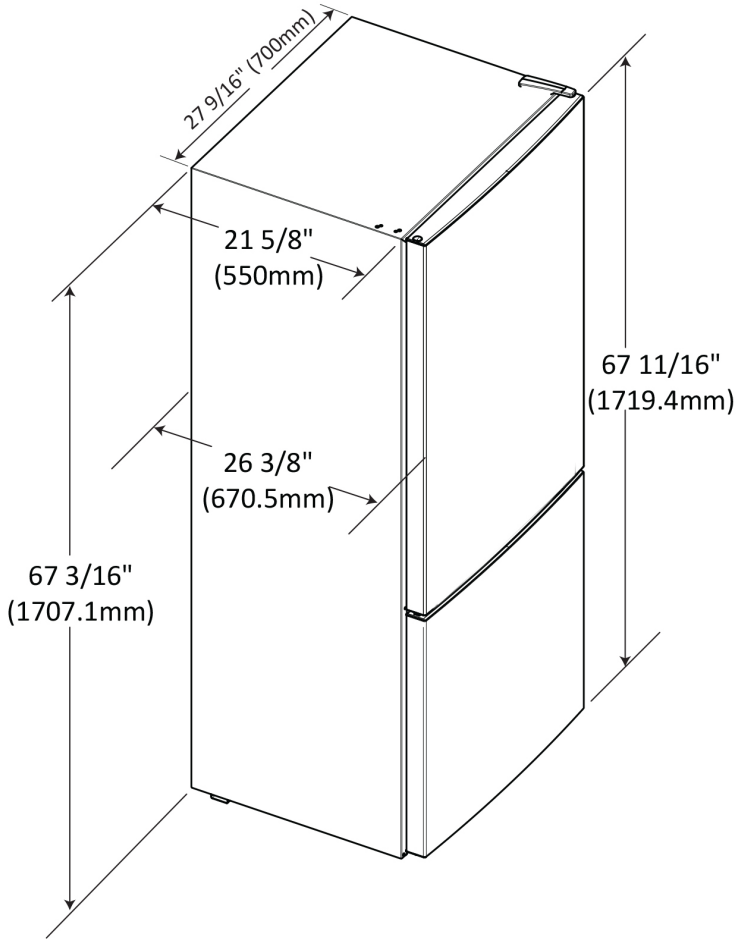

28 INCH BUILT-IN BOTTOM FREEZER REFRIGERATOR

BRFB1532SS

Dimensions and Installation

*Drawers can be pulled out with door open 90°

NOTE TO THE INSTALLER: All height, width and depth dimensions are shown in inches (as well as metric). Beko US Inc. reserves the absolute and unrestricted right to change product materials and specifications, at any time, without notice. Please visit our website www.blombergappliances.com or call 888-352-2356 to verify the latest specifications with final dimensional data and other details prior to installation and making a cutout. Applicable product limited warranty information may be found in accompanying product materials or you may contact your account manager for further details. Proper installation is the responsibility of the installer. Product failure due to improper installation is not covered under the Limited Warranty.