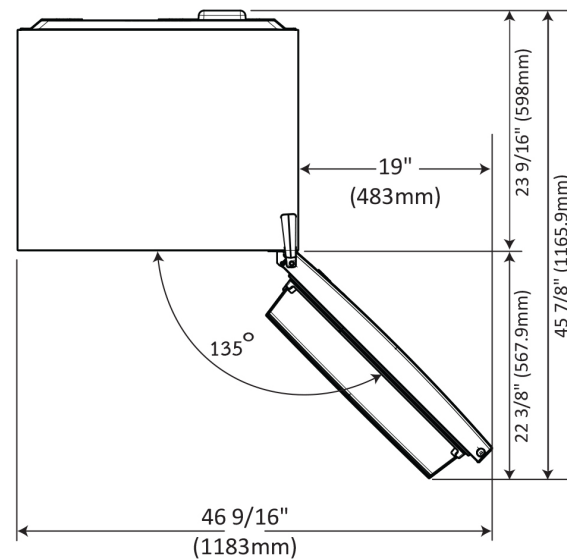

28 INCH BUILT-IN BOTTOM FREEZER REFRIGERATOR

BRFB1532SS

Dimensions and Installation

*Drawers can be pulled out with door open 90°

NOTE TO THE INSTALLER: All height, width and depth dimensions are shown in inches (as well as metric). Beko US Inc. reserves the absolute and unrestricted right to change product materials and specifications, at any time, without notice. Please visit our website www.blombergappliances.com or call 888-352-2356 to verify the latest specifications with final dimensional data and other details prior to installation and making a cutout. Applicable product limited warranty information may be found in accompanying product materials or you may contact your account manager for further details. Proper installation is the responsibility of the installer. Product failure due to improper installation is not covered under the Limited Warranty.