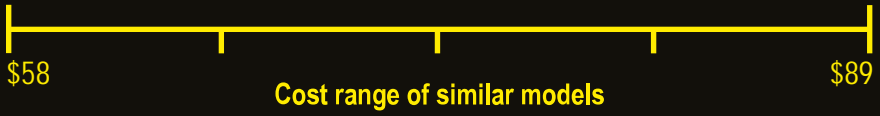

ENERGYGUIDE

Freezer

- Automatic Defrost

Beko by Beko US Inc.

BUFR2715MG

Capacity : 14.3 Cubic Feet

Compare ONLY to other labels with yellow numbers.
Labels with yellow numbers are based on the same test procedures.

Estimated Yearly Energy Cost

\$43

The estimated yearly energy cost of this model was not available at the time the range was published.

305 kWh
Estimated Yearly Electricity Use

- Your cost will depend on your utility rates and use.
- Cost range based only on models of similar capacity with Automatic Defrost
- Estimated energy cost based on a national average electricity cost of 14 cents per kWh.