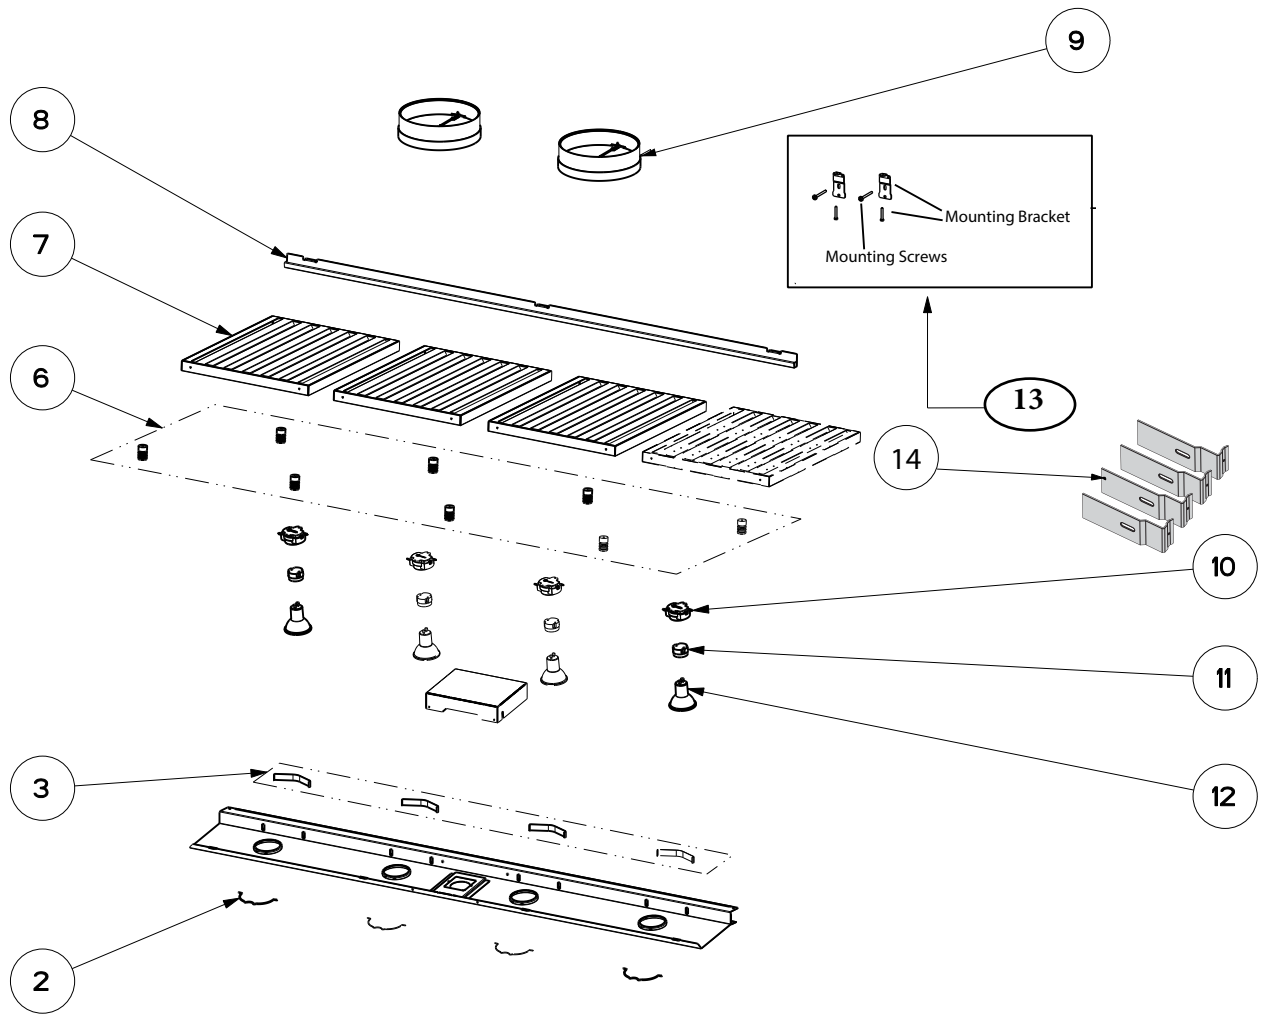

CAMINO (Serial # Starts 9 or B - C)

body components

	Model Number	CAPR36SS600	CAPR36SS1200	CAPR48SS1200	
Key	Description	36 (600) Stainless	36 (1200) Stainless	48 (1200) Stainless	Qty Req.
2	Bulb Clip	133.0200.447	133.0200.447	133.0200.447	1 (36,42), 2 (48)
3	Grease Filter Springs	133.0176.900	133.0176.900	133.0176.900	1
6	Grease Filter knobs	133.0176.905	133.0176.905	133.0176.905	3 (36), 4 (48)
7	Grease Filter	133.0176.904	133.0176.904	133.0176.904	3 (36,42), 4 (48)
8	Grease Rail	133.0183.288	133.0183.288	133.0183.289	1
9	Damper	133.0055.994	133.0055.994	133.0055.994	1(600), 2 (1200)
10	Lamp holder Support	133.0198.226	133.0198.226	133.0198.226	2
11	Lamp Holder	133.0071.013	133.0071.013	133.0071.013	2
12	LED bulb	133.0486.867	133.0486.867	133.0486.867	3 (36,42), 4 (48)
13	Install Hardware	133.0084.484	133.0084.484	133.0084.484	1
14	Chimney Brackets (qty4)	991.0424.100	991.0424.100	991.0424.100	4

CAMINO (Serial # Starts 9 or B - C)

control/electrical components

	Model Number	CAPR36SS600	CAPR36SS1200	CAPR48SS1200	
Key	Description	36 (600) Stainless	36 (1200) Stainless	48 (1200) Stainless	Qty Req.
4	Control Knob Kit (Includes Light Disk)	133.0643.091	133.0643.091	133.0643.091	1
5	Control Switch Kit	133.0473.154	133.0473.154	133.0473.154	1
6	Heat Sensor	133.0255.960	133.0255.960	133.0255.960	1
451	Control Board	133.0574.377	133.0574.377	133.0574.377	1

CAMINO (Serial # Starts 9 or B - C)

motor components

	Model Number	CAPR36SS600	CAPR36SS1200	CAPR48SS1200	
Key	Description	36 (600) Stainless	36 (1200) Stainless	48 (1200) Stainless	Qty Req.
302	Impeller	133.0151.809	133.0151.809	133.0151.809	1 (600), 2 (1200)
303	Capacitor	133.0060.648	133.0060.648	133.0060.648	1 (600), 2 (1200)
305	Motor Rubber Mount	133.0151.811	133.0151.811	133.0151.811	1 (600), 2 (1200)
399	Motor Kit	133.0574.374	133.0574.374	133.0574.374	1 (600), 2 (1200)