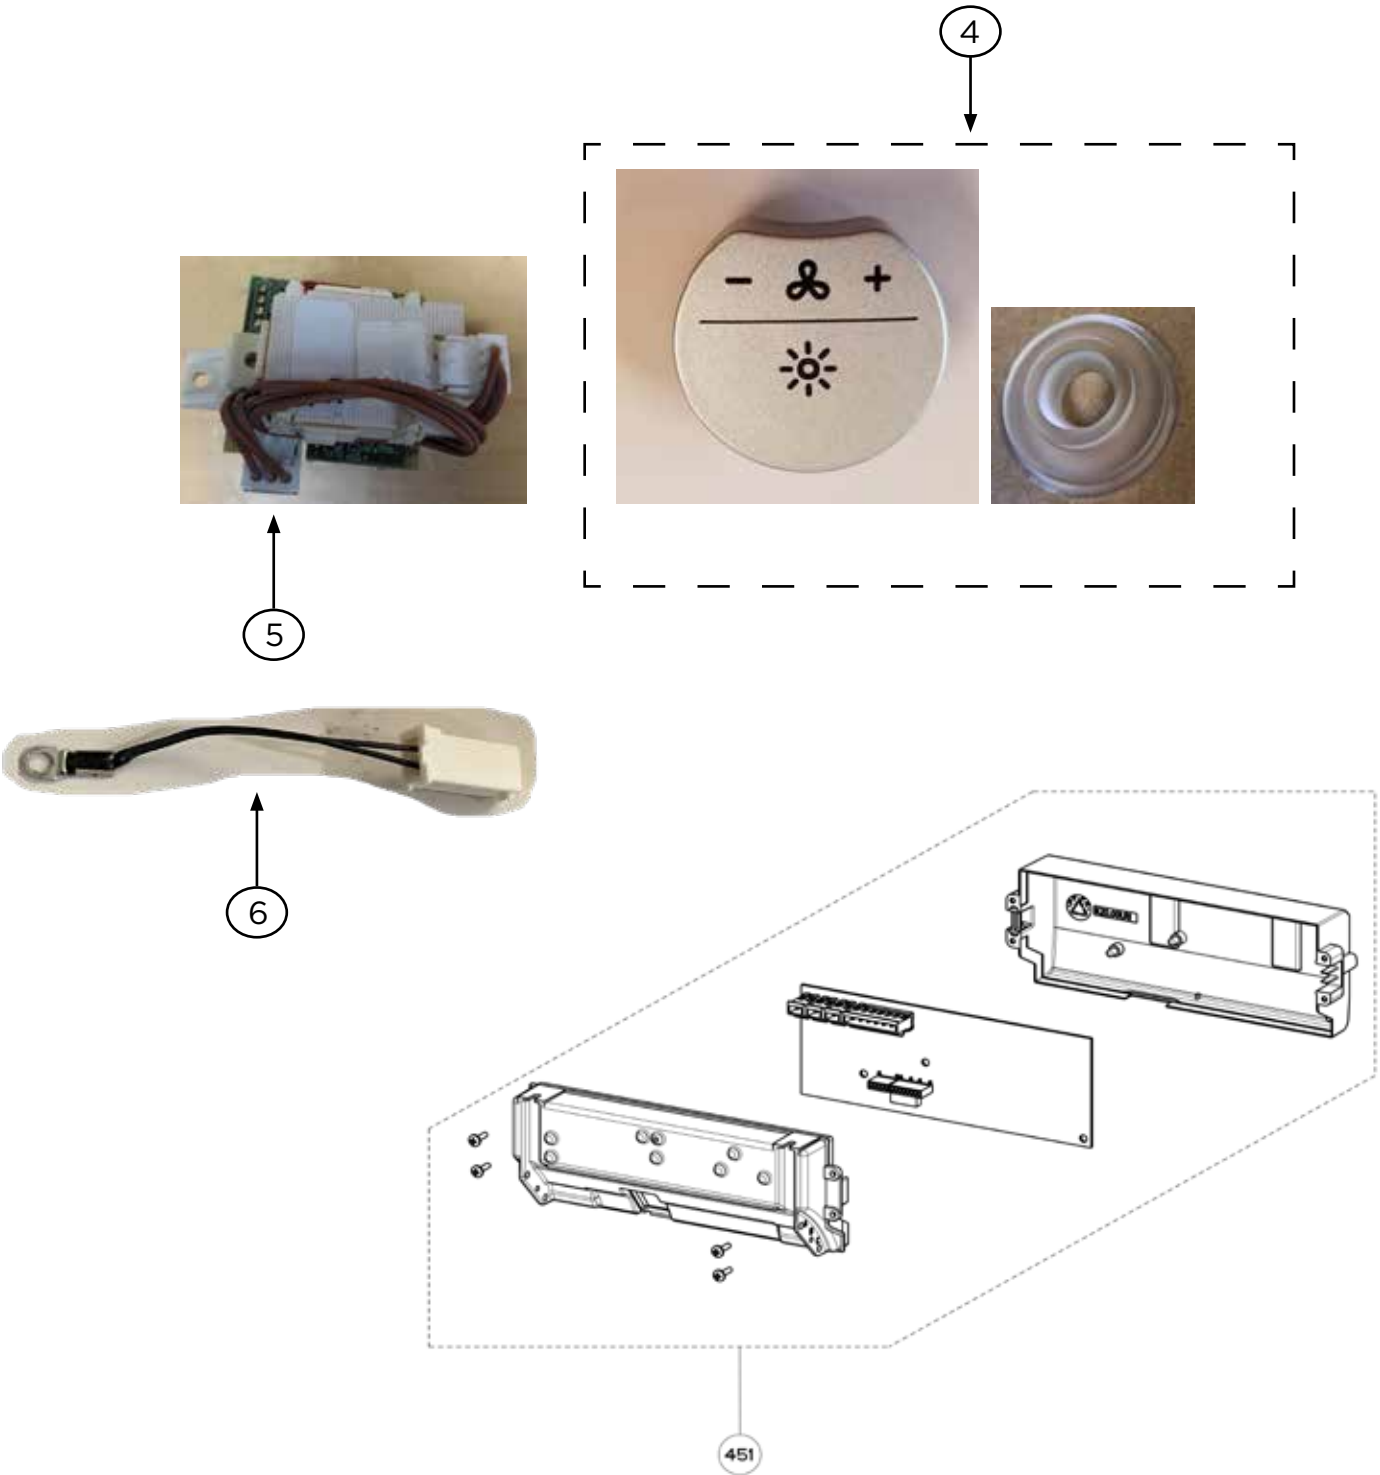

CAMINO (Serial # Starts 9 or B - C)

body components

	Model Number	CAPR36SS600	CAPR36SS1200	CAPR48SS1200	
Key	Description	36 (600) Stainless	36 (1200) Stainless	48 (1200) Stainless	Qty Req.
2	Bulb Clip	133.0200.447	133.0200.447	133.0200.447	1 (36,42), 2 (48)
3	Grease Filter Springs	133.0176.900	133.0176.900	133.0176.900	1
6	Grease Filter knobs	133.0176.905	133.0176.905	133.0176.905	3 (36), 4 (48)
7	Grease Filter	133.0176.904	133.0176.904	133.0176.904	3 (36,42), 4 (48)
8	Grease Rail	133.0183.288	133.0183.288	133.0183.289	1
9	Damper	133.0055.994	133.0055.994	133.0055.994	1(600), 2 (1200)
10	Lamp holder Support	133.0198.226	133.0198.226	133.0198.226	2
11	Lamp Holder	133.0071.013	133.0071.013	133.0071.013	2
12	LED bulb	133.0486.867	133.0486.867	133.0486.867	3 (36,42), 4 (48)
13	Install Hardware	133.0084.484	133.0084.484	133.0084.484	1
14	Chimney Brackets (qty4)	991.0424.100	991.0424.100	991.0424.100	4

CAMINO (Serial # Starts 9 or B - C)

control/electrical components

	Model Number	CAPR36SS600	CAPR36SS1200	CAPR48SS1200	
Key	Description	36 (600) Stainless	36 (1200) Stainless	48 (1200) Stainless	Qty Req.
4	Control Knob Kit (Includes Light Disk)	133.0643.091	133.0643.091	133.0643.091	1
5	Control Switch Kit	133.0473.154	133.0473.154	133.0473.154	1
6	Heat Sensor	133.0255.960	133.0255.960	133.0255.960	1
451	Control Board	133.0574.377	133.0574.377	133.0574.377	1

CAMINO (Serial # Starts 9 or B - C)

motor components

	Model Number	CAPR36SS600	CAPR36SS1200	CAPR48SS1200	
Key	Description	36 (600) Stainless	36 (1200) Stainless	48 (1200) Stainless	Qty Req.
302	Impeller	133.0151.809	133.0151.809	133.0151.809	1 (600), 2 (1200)
303	Capacitor	133.0060.648	133.0060.648	133.0060.648	1 (600), 2 (1200)
305	Motor Rubber Mount	133.0151.811	133.0151.811	133.0151.811	1 (600), 2 (1200)
399	Motor Kit	133.0574.374	133.0574.374	133.0574.374	1 (600), 2 (1200)