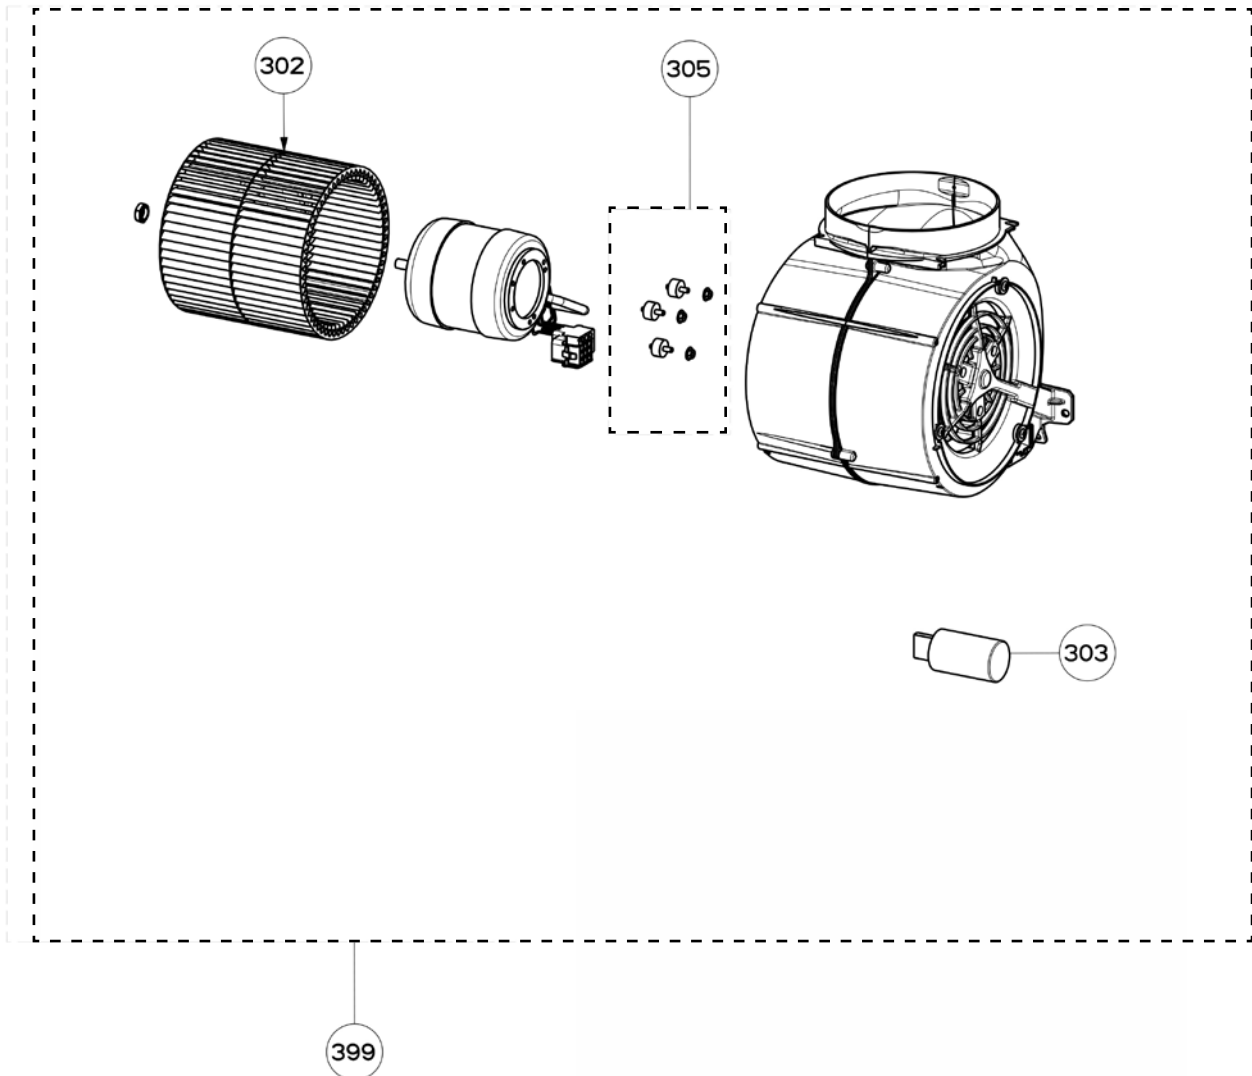

CAMINO (Serial # Starts 9 or B - C)

body components

	Model Number	CAPR36SS600	CAPR36SS1200	CAPR48SS1200	
Key	Description	36 (600) Stainless	36 (1200) Stainless	48 (1200) Stainless	Qty Req.
2	Bulb Clip	133.0200.447	133.0200.447	133.0200.447	1 (36,42), 2 (48)
3	Grease Filter Springs	133.0176.900	133.0176.900	133.0176.900	1
6	Grease Filter knobs	133.0176.905	133.0176.905	133.0176.905	3 (36), 4 (48)
7	Grease Filter	133.0176.904	133.0176.904	133.0176.904	3 (36,42), 4 (48)
8	Grease Rail	133.0183.288	133.0183.288	133.0183.289	1
9	Damper	133.0055.994	133.0055.994	133.0055.994	1(600), 2 (1200)
10	Lamp holder Support	133.0198.226	133.0198.226	133.0198.226	2
11	Lamp Holder	133.0071.013	133.0071.013	133.0071.013	2
12	LED bulb	133.0486.867	133.0486.867	133.0486.867	3 (36,42), 4 (48)
13	Install Hardware	133.0084.484	133.0084.484	133.0084.484	1
14	Chimney Brackets (qty4)	991.0424.100	991.0424.100	991.0424.100	4

CAMINO (Serial # Starts 9 or B - C)

control/electrical components

	Model Number	CAPR36SS600	CAPR36SS1200	CAPR48SS1200	
Key	Description	36 (600) Stainless	36 (1200) Stainless	48 (1200) Stainless	Qty Req.
4	Control Knob Kit (Includes Light Disk)	133.0643.091	133.0643.091	133.0643.091	1
5	Control Switch Kit	133.0473.154	133.0473.154	133.0473.154	1
6	Heat Sensor	133.0255.960	133.0255.960	133.0255.960	1
451	Control Board	133.0574.377	133.0574.377	133.0574.377	1

CAMINO (Serial # Starts 9 or B - C)

motor components

	Model Number	CAPR36SS600	CAPR36SS1200	CAPR48SS1200	
Key	Description	36 (600) Stainless	36 (1200) Stainless	48 (1200) Stainless	Qty Req.
302	Impeller	133.0151.809	133.0151.809	133.0151.809	1 (600), 2 (1200)
303	Capacitor	133.0060.648	133.0060.648	133.0060.648	1 (600), 2 (1200)
305	Motor Rubber Mount	133.0151.811	133.0151.811	133.0151.811	1 (600), 2 (1200)
399	Motor Kit	133.0574.374	133.0574.374	133.0574.374	1 (600), 2 (1200)